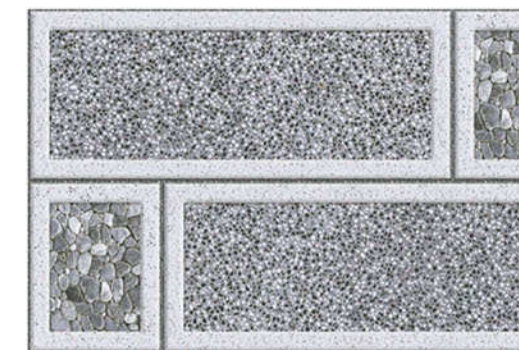

Elevation

250x375mm

GLOSSY
Finish