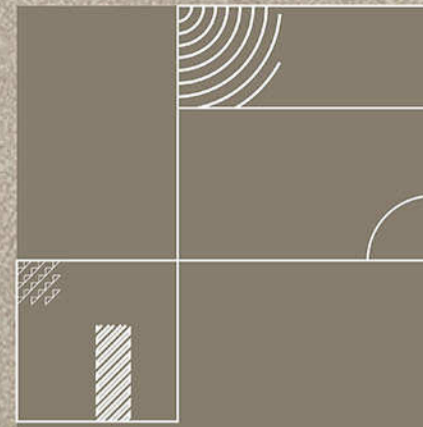

Elevation

COLLECTION

Volume - 1

A source Of Inspiration

Walls become a canvas prepared to be decorated, where the only limit is our imagination. A new concept of wall tile presented in a small format where the combination of colours and the use of different volumes and effects are the main theme. Mixing, combining styles, boosting the creativity in every space. Offering an endlessly number of possibilities in shapes, motives, designs and effects, with relief and volumes, capable of attracting everyone's attention.