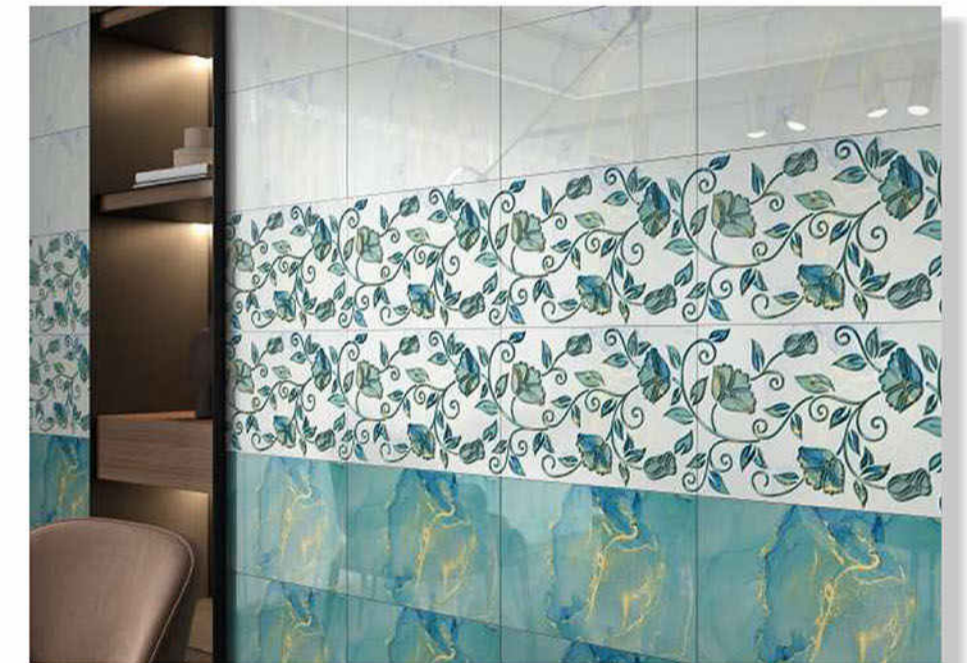

EXPLORE ATTRACTION

HIGH GLOSS

250 x 375 MM

Technical Features:

WALL TILE

FROST
RESISTANT

ECOLOGIC

RESISTANT
TO STAINS

FIREPROOF

SCRATCH
RESISTANT