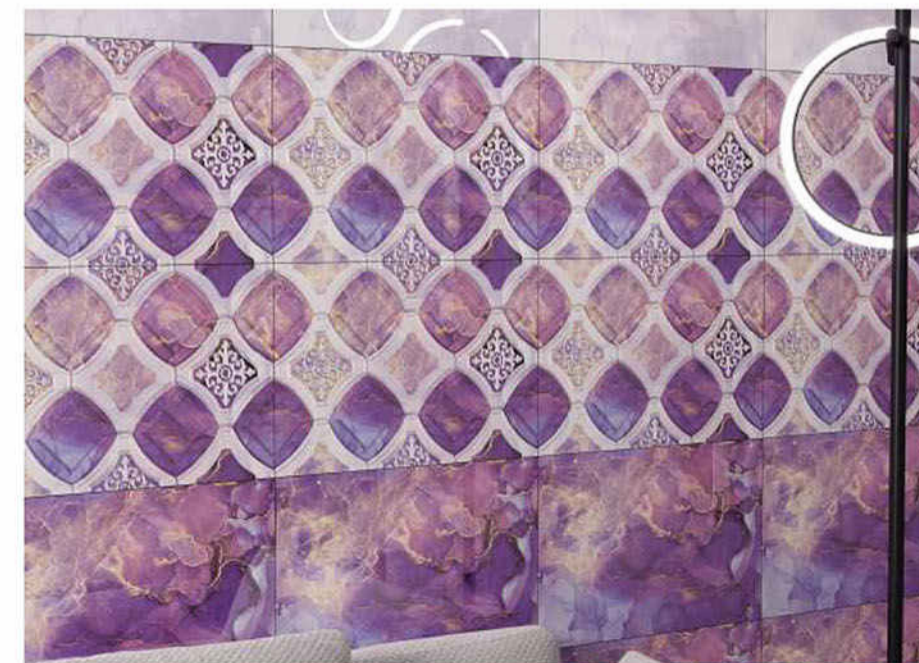

EXPLORE ATTRACTION

HIGH GLOSS

250 x 375 MM

Technical Features:

WALL TILE

FROST
RESISTANT

ECOLOGIC

RESISTANT
TO STAINS

FIREPROOF

SCRATCH
RESISTANT