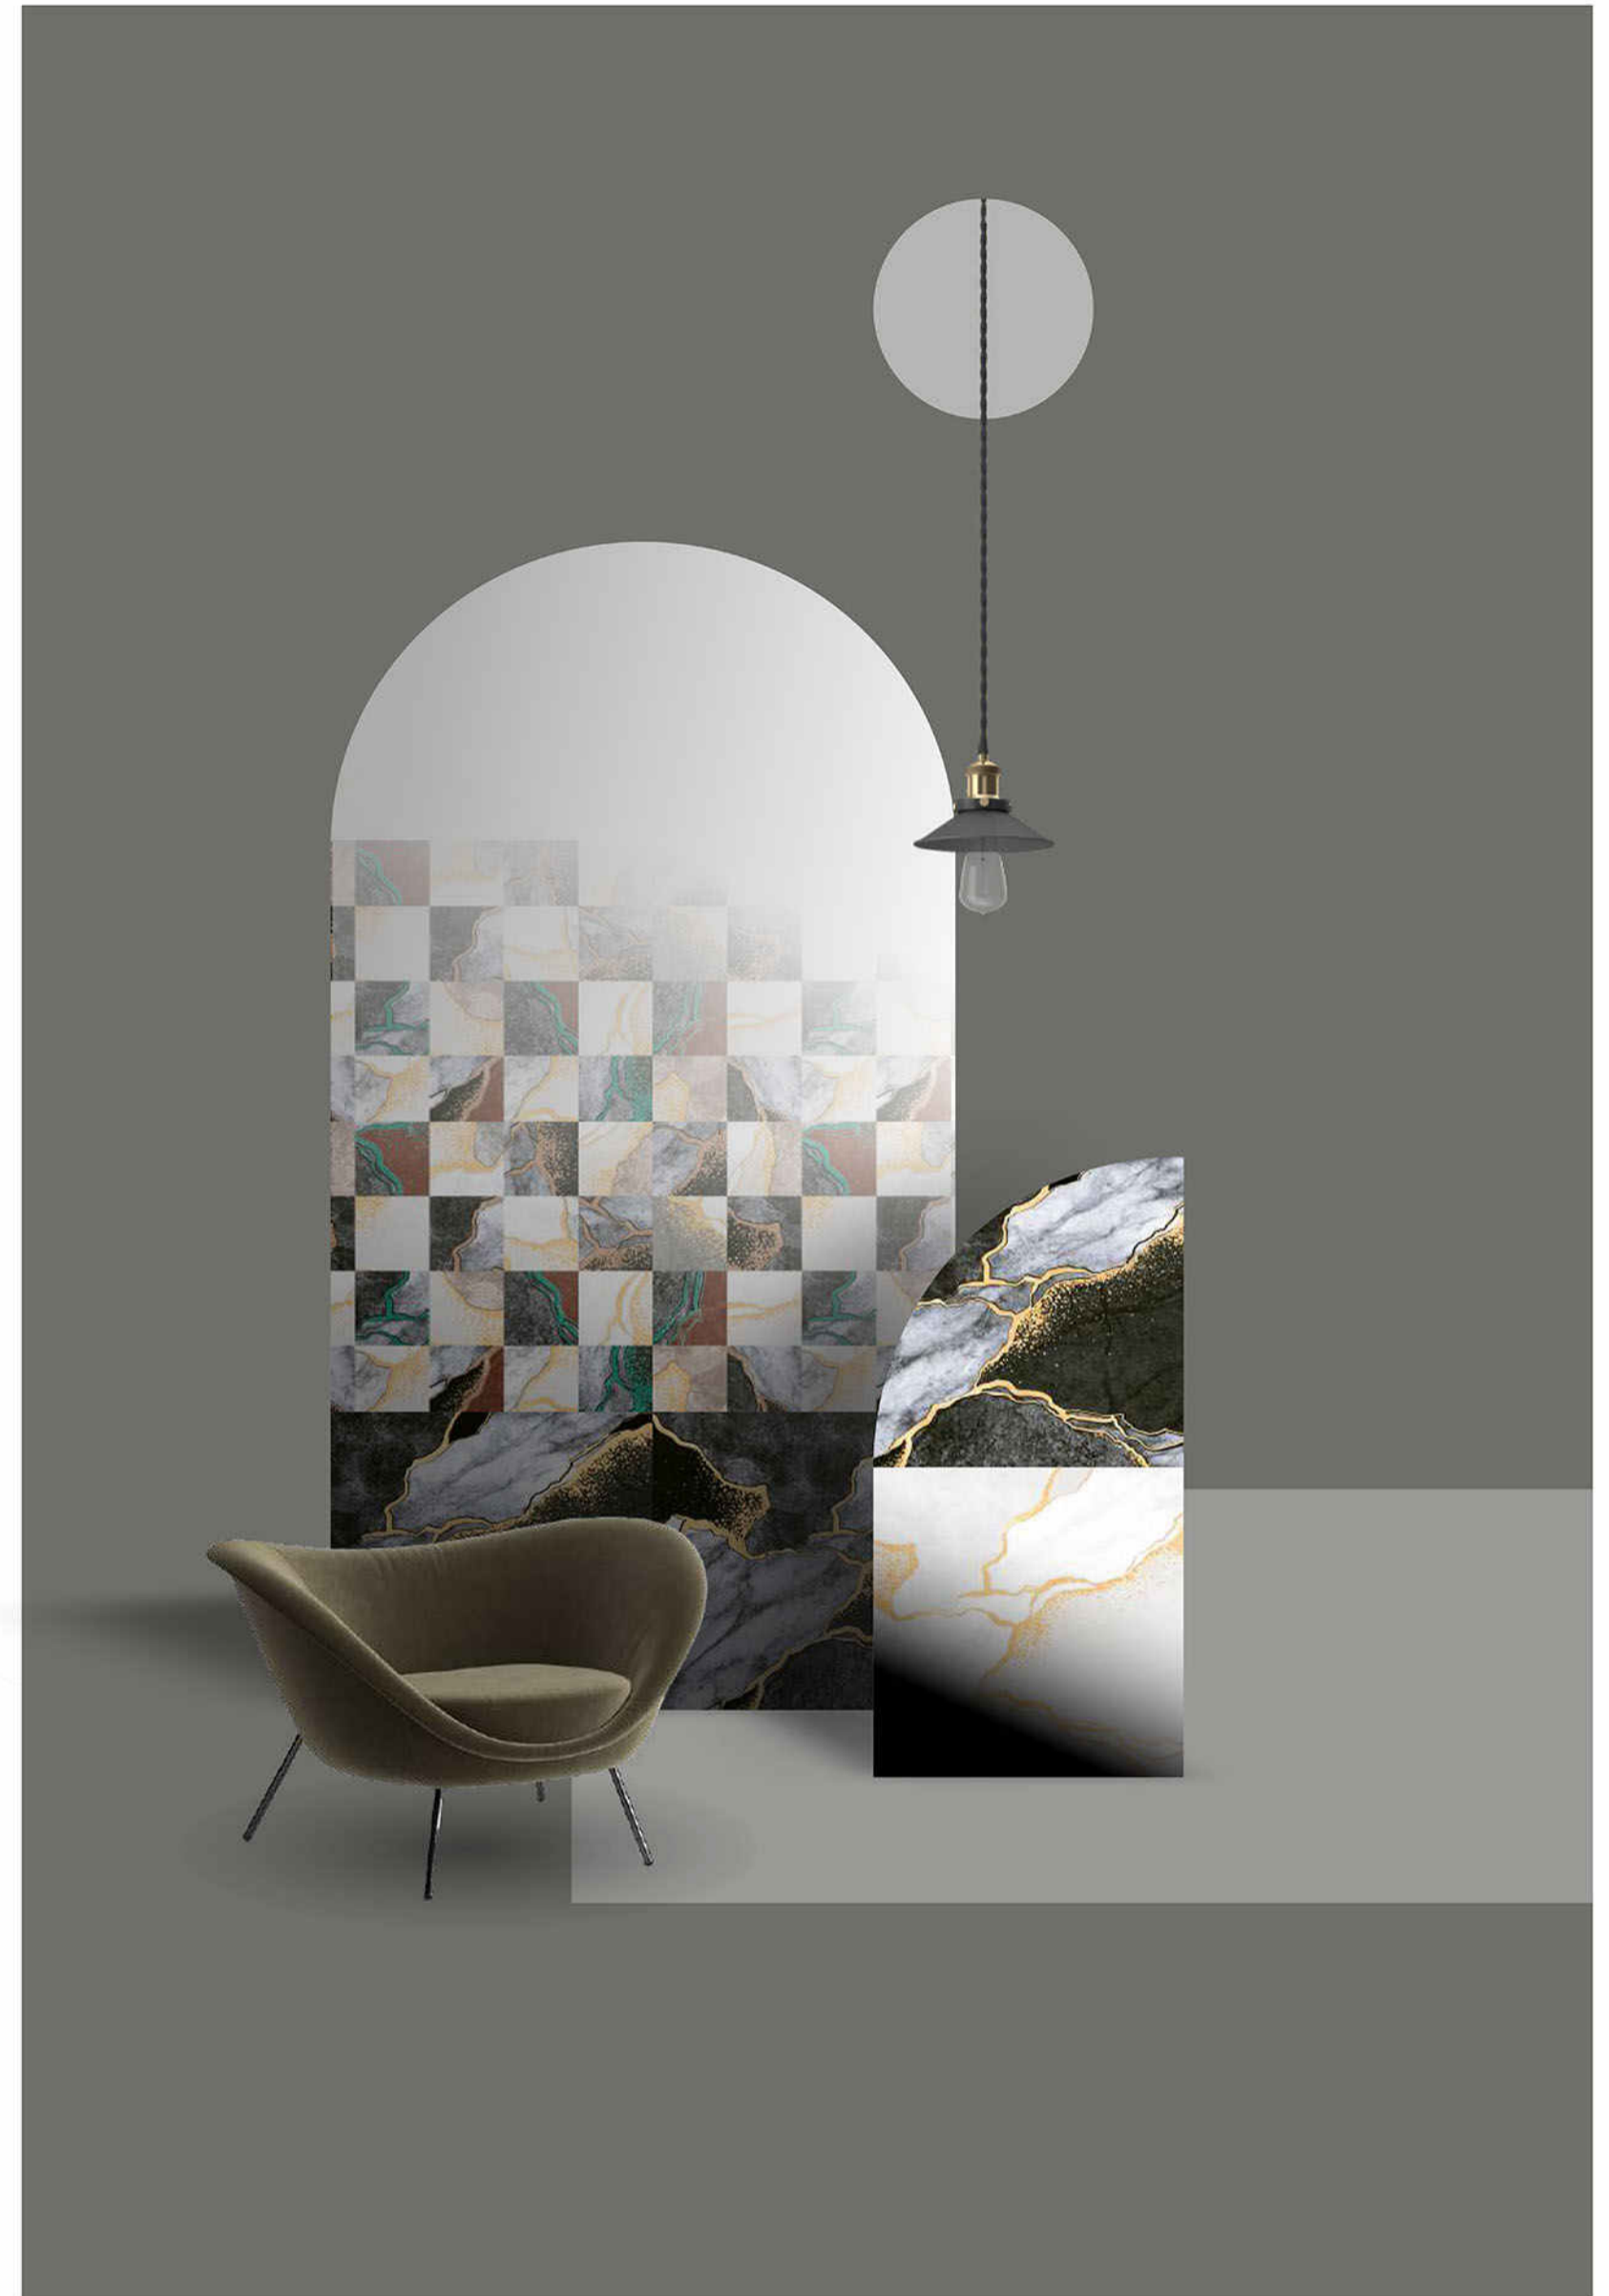

HiGH GLOSS
250 x 375 MM

STUNNING ELEMENTS

The shades that comprise the Glossy series, thanks to their sobriety and naturalness, perfectly integrate with the contemporary style of home furnishing. The minute details that characterized the glossy collection are seen best in the three-dimensional structures decor; in the Wall 3D, for example, built from small bush-hammered, honed and sand-blasted pieces, or in the Rub decor, which with its worked surface, tells the story of the material quality of sedimentary stone. The Wall Clad interprets an assemblage of tradition, which combines perfectly with the rest of the collection, thanks to its naturalness.