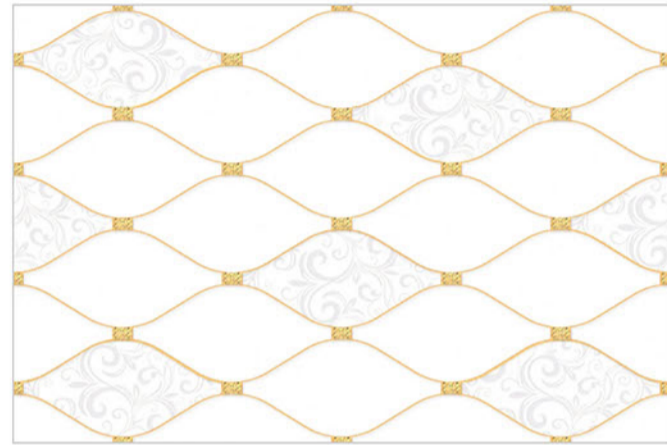

6003-LT

6003-HL-1