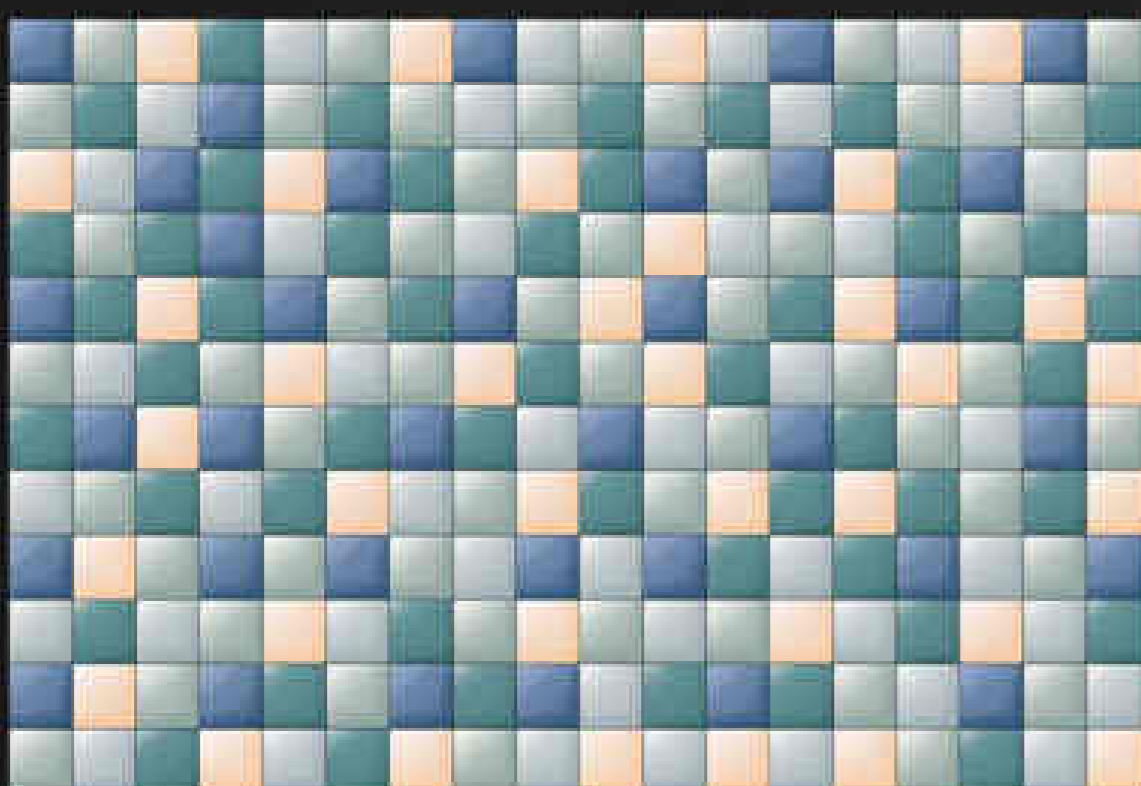

300x450mm
DIGITAL WALL TILES

GLOSSY SERIES

LUXURIOUS
Collection

HC
HARISUN
C E R A M I C

LT

HL5

HL6

LT

5489

Matching Floor Available 300 x 300 mm

water proof