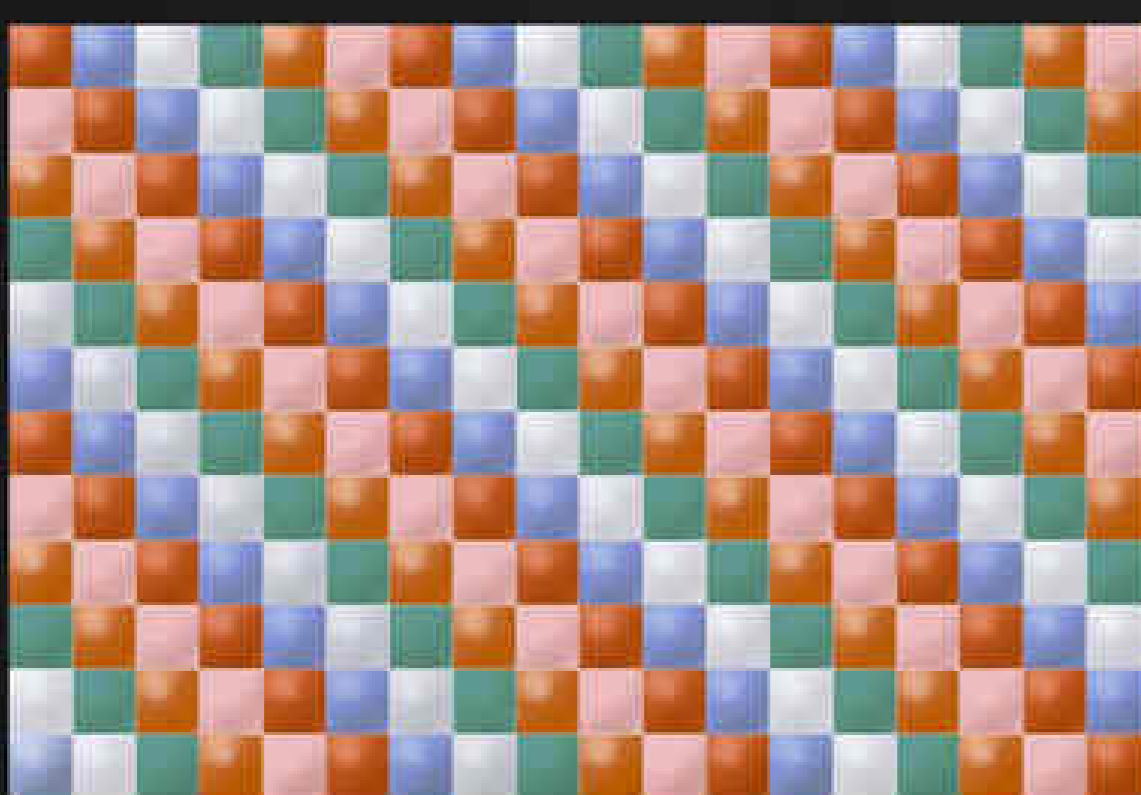

300x450mm
DIGITAL WALL TILES

GLOSSY SERIES

LUXURIOUS
Collection

HC
HARISUN
C E R A M I C

LT

HL9

HL10

LT

5489

Matching Floor Available 300 x 300 mm

water proof