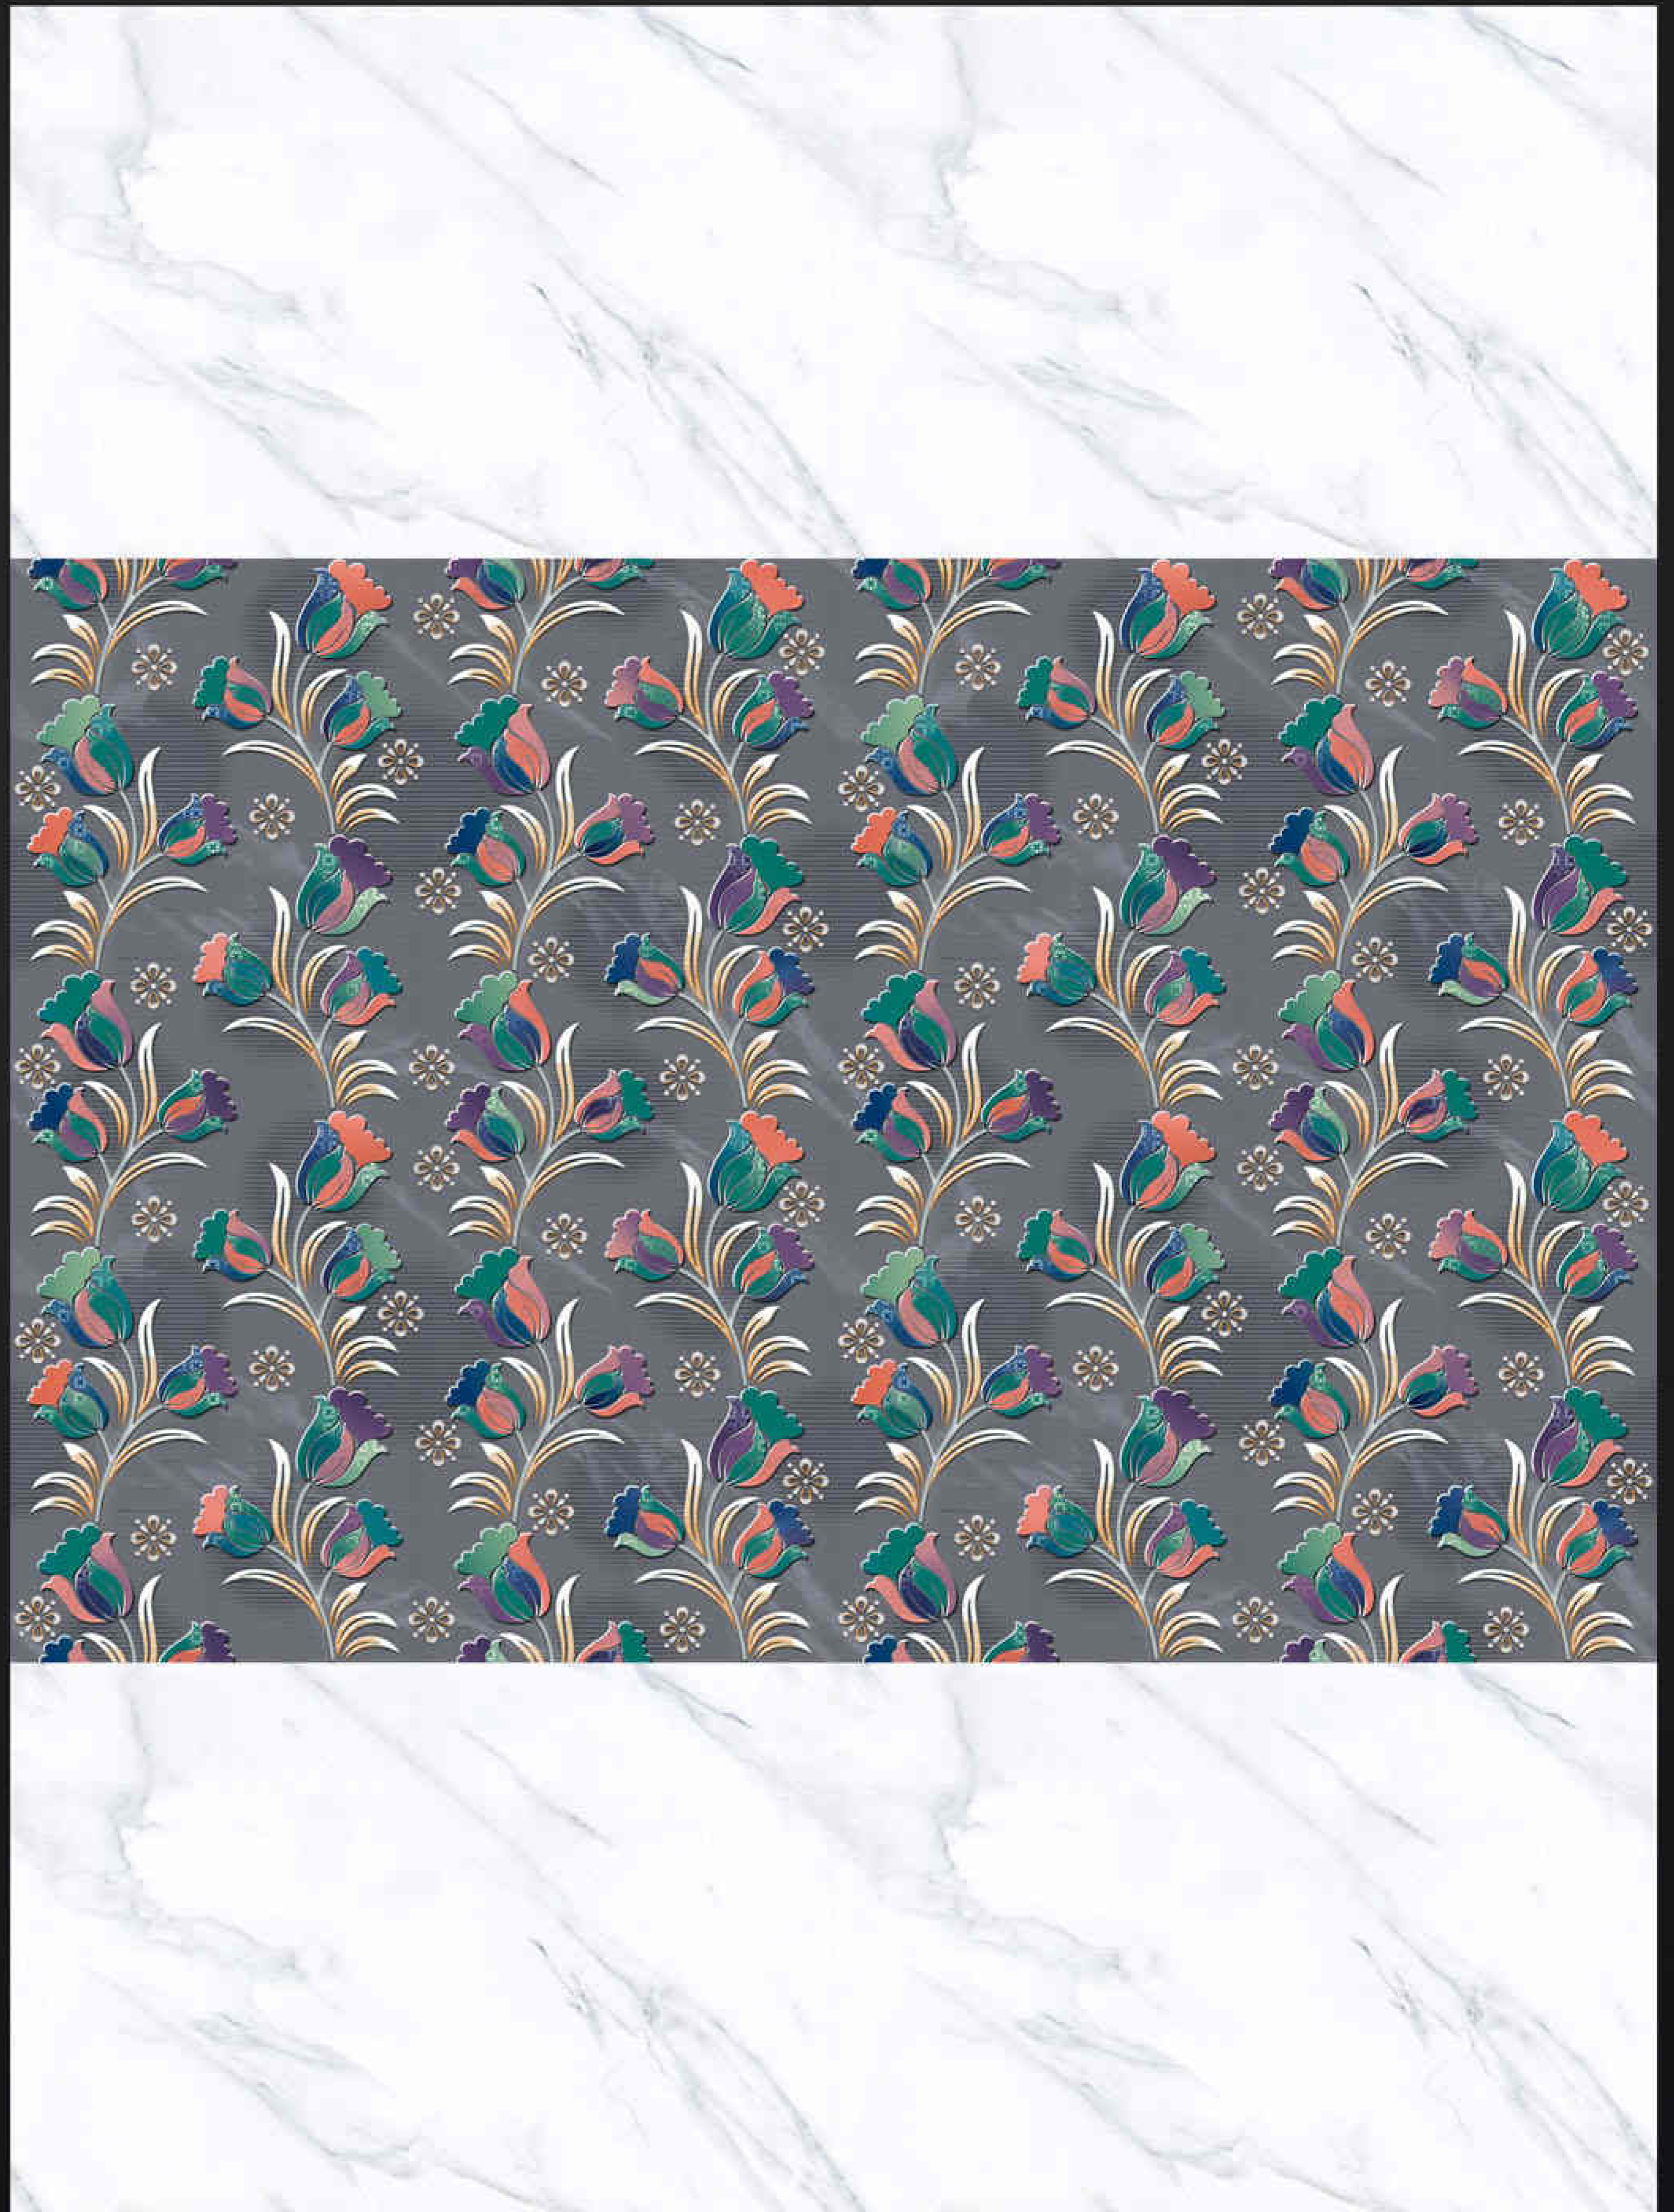

water proof

Matching Floor Available 300 x 300 mm