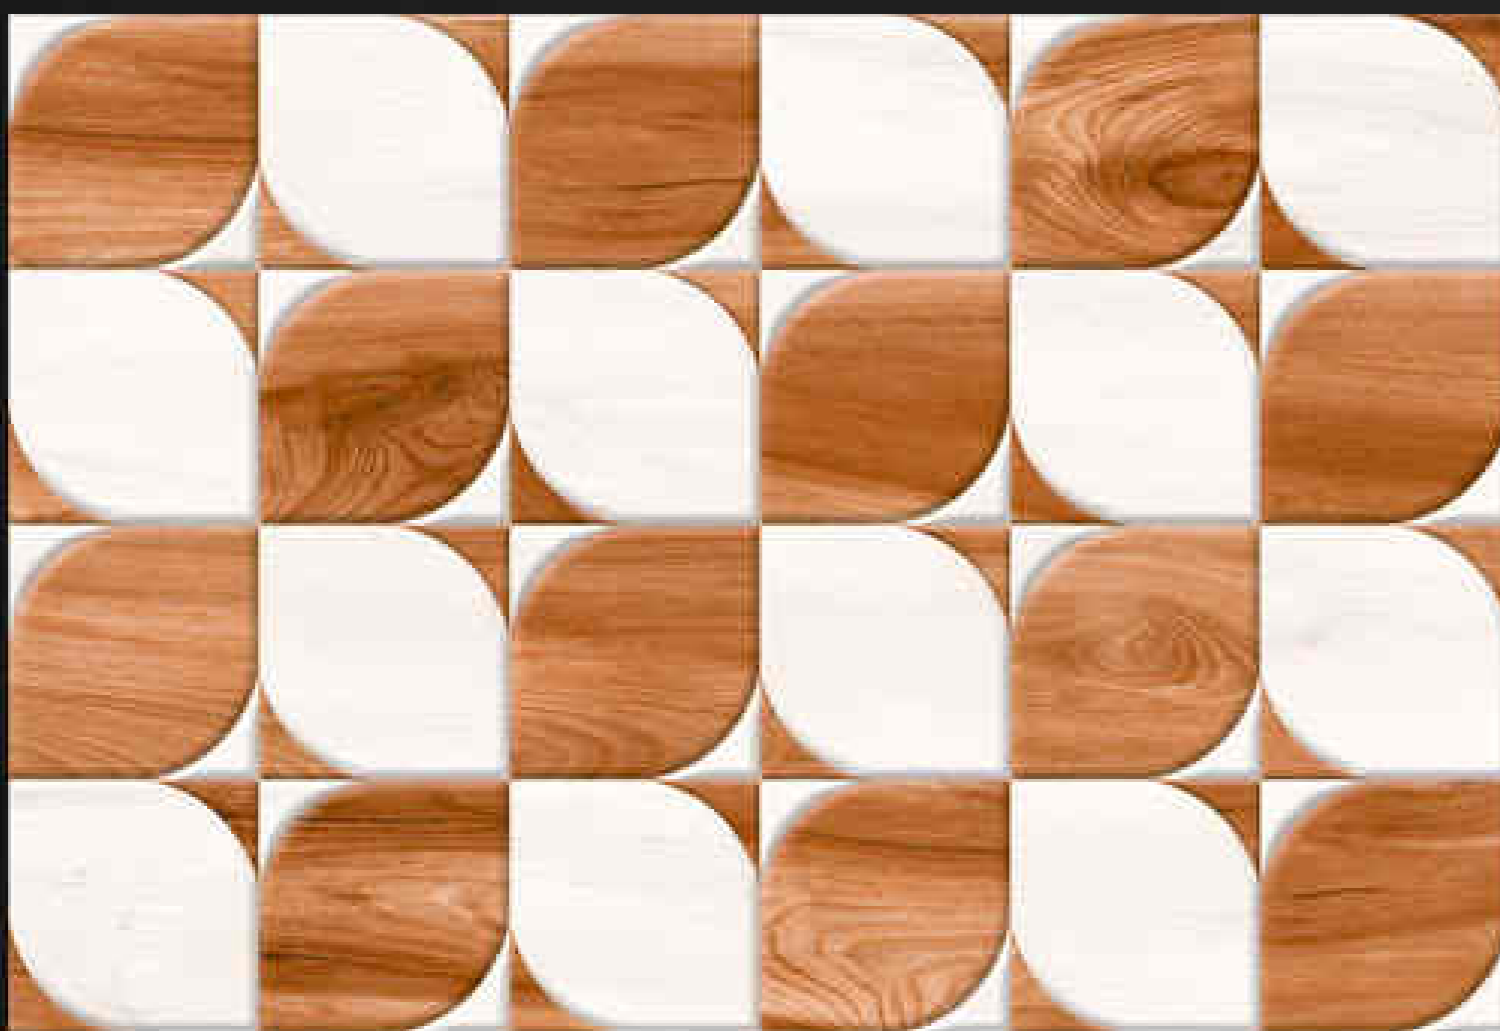

GLOSSY SERIES

LUXURIOUS
Collection

HC
HARISUN
CERAMIC

LT

HL2

DK

5482

Matching Floor Available 300 x 300 mm