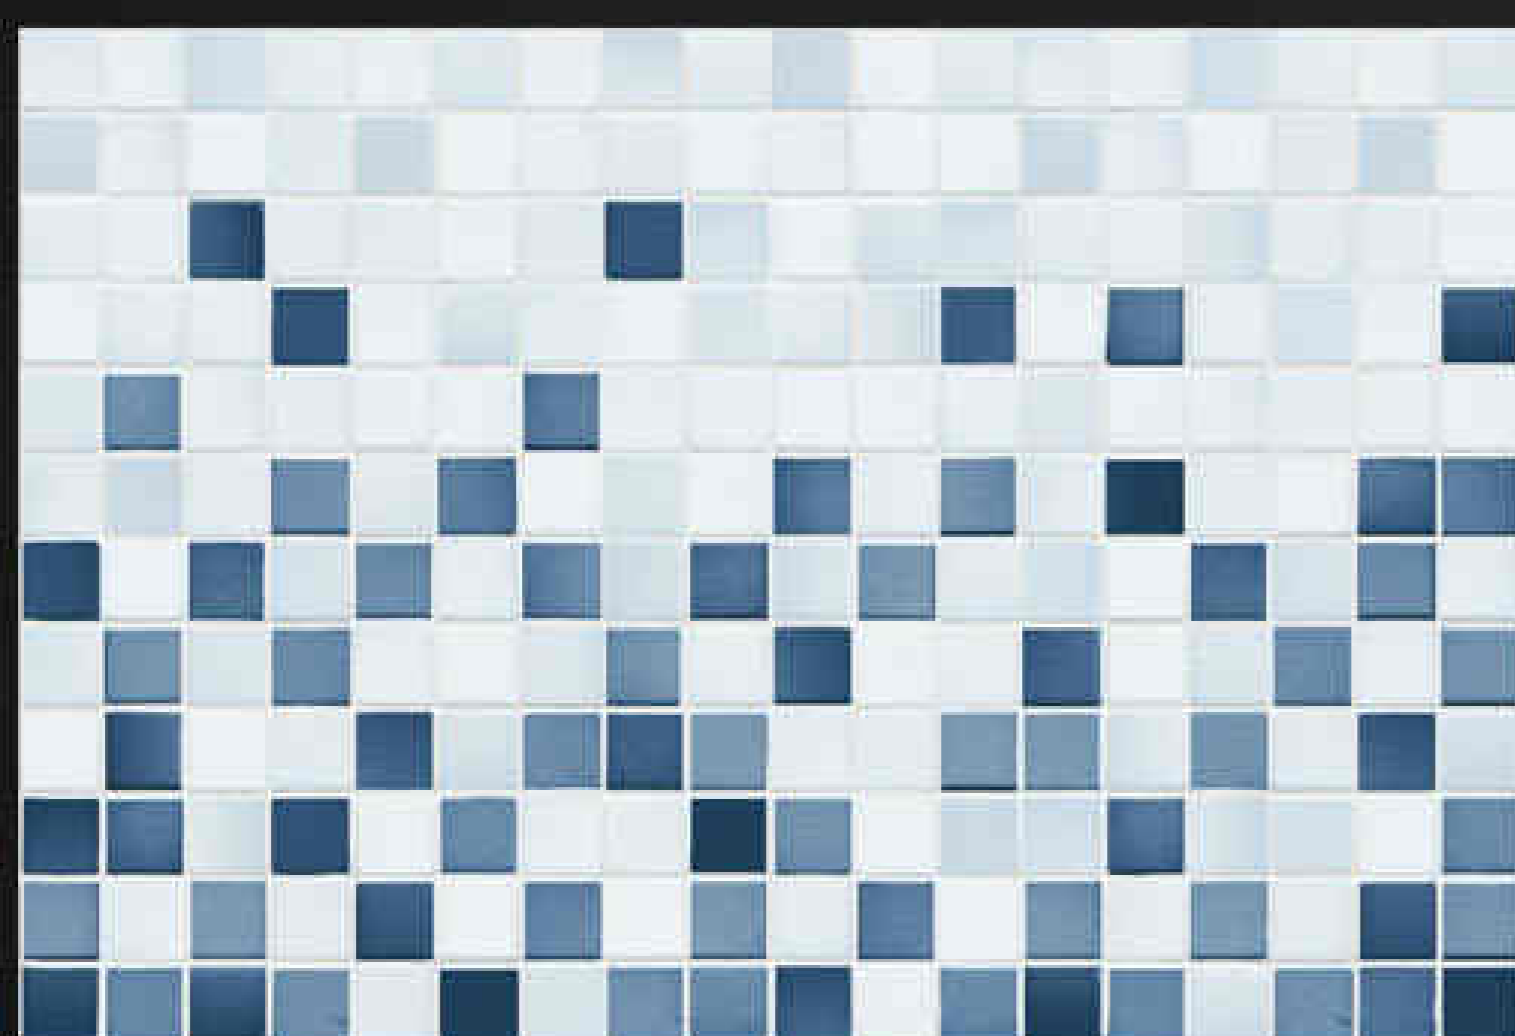

GLOSSY SERIES

LUXURIOUS
Collection

HC
HARISUN
C E R A M I C

LT

HL

DK

5499

water proof