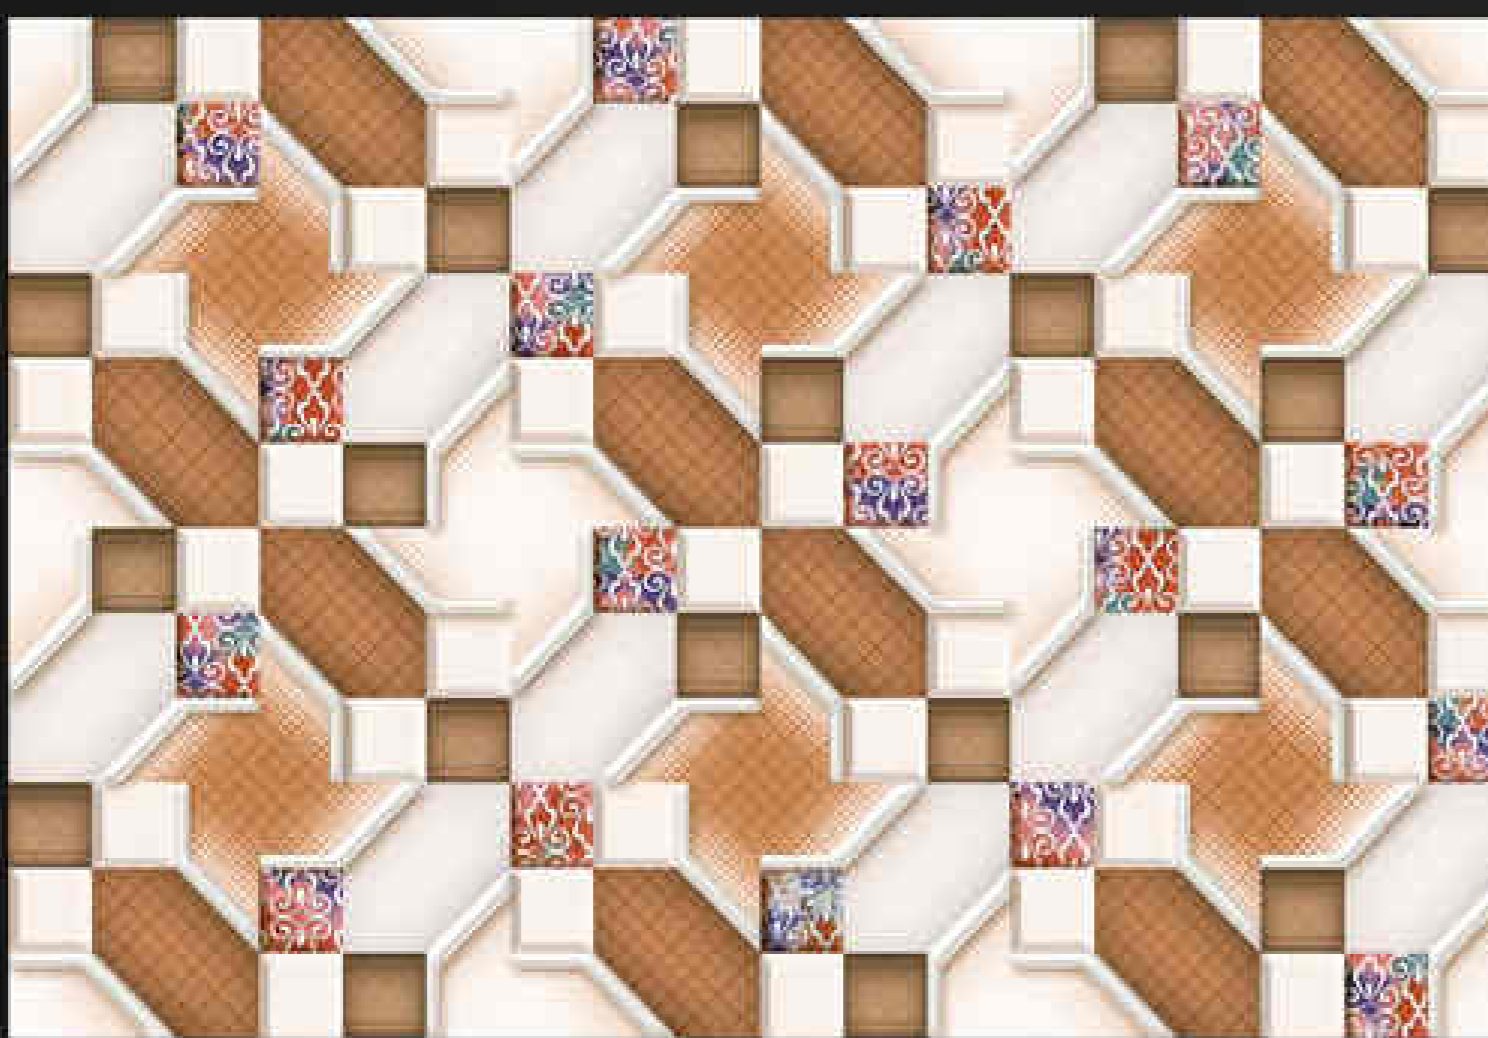

Matching Floor Available 300 x 300 mm

300x450mm
DIGITAL WALL TILES

GLOSSY SERIES

LUXURIOUS
Collection

HC
HARISUN
CERAMIC

LT

HL1

DK