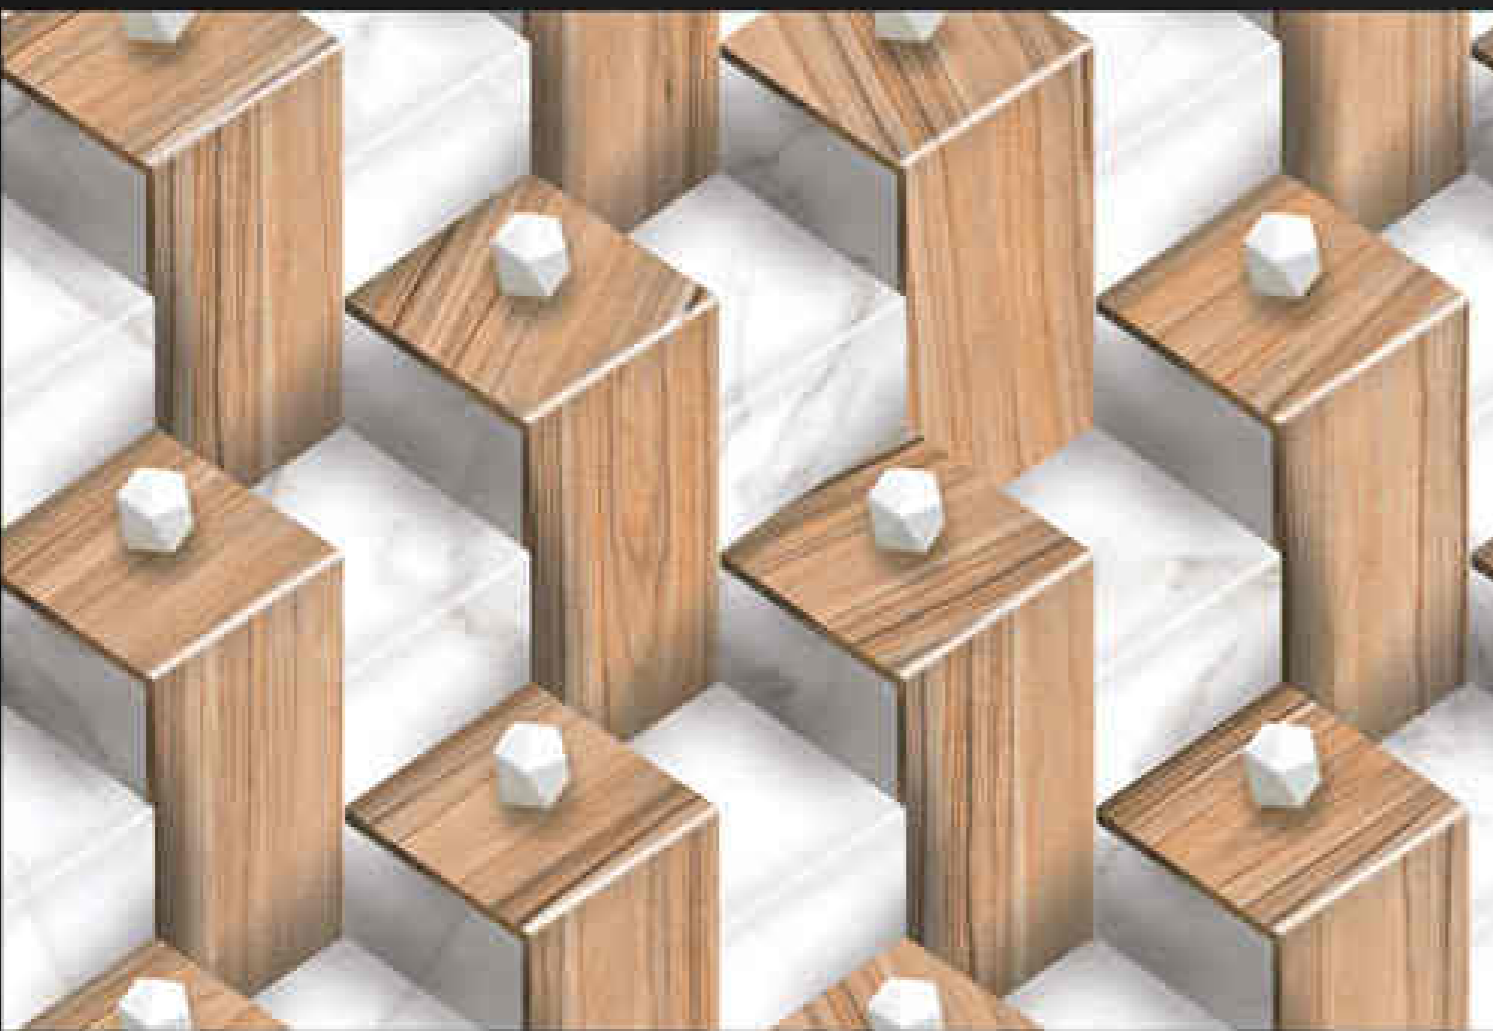

GLOSSY SERIES

LUXURIOUS
Collection

HC
HARISUN
CERAMIC

LT

HL1

DK

5479

Matching Floor Available 300 x 300 mm