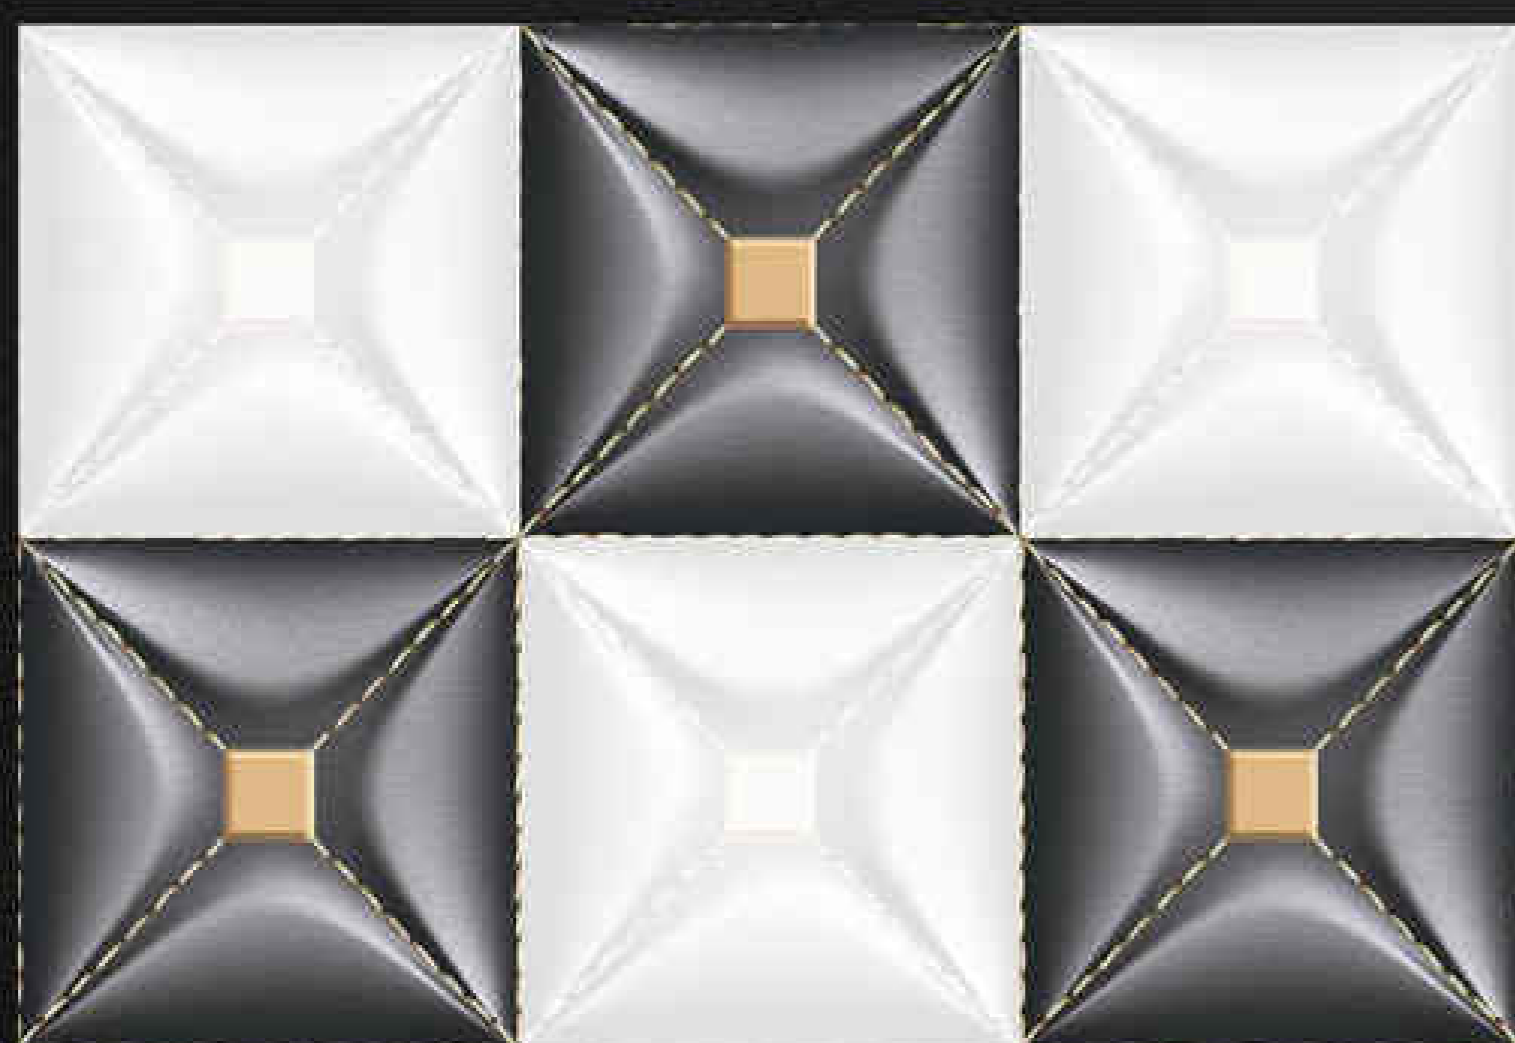

300x450mm
DIGITAL WALL TILES

GLOSSY SERIES

LUXURIOUS
Collection

HC
HARISUN
CERAMIC

LT

HL1

DK

5481

Matching Floor Available 300 x 300 mm

water proof