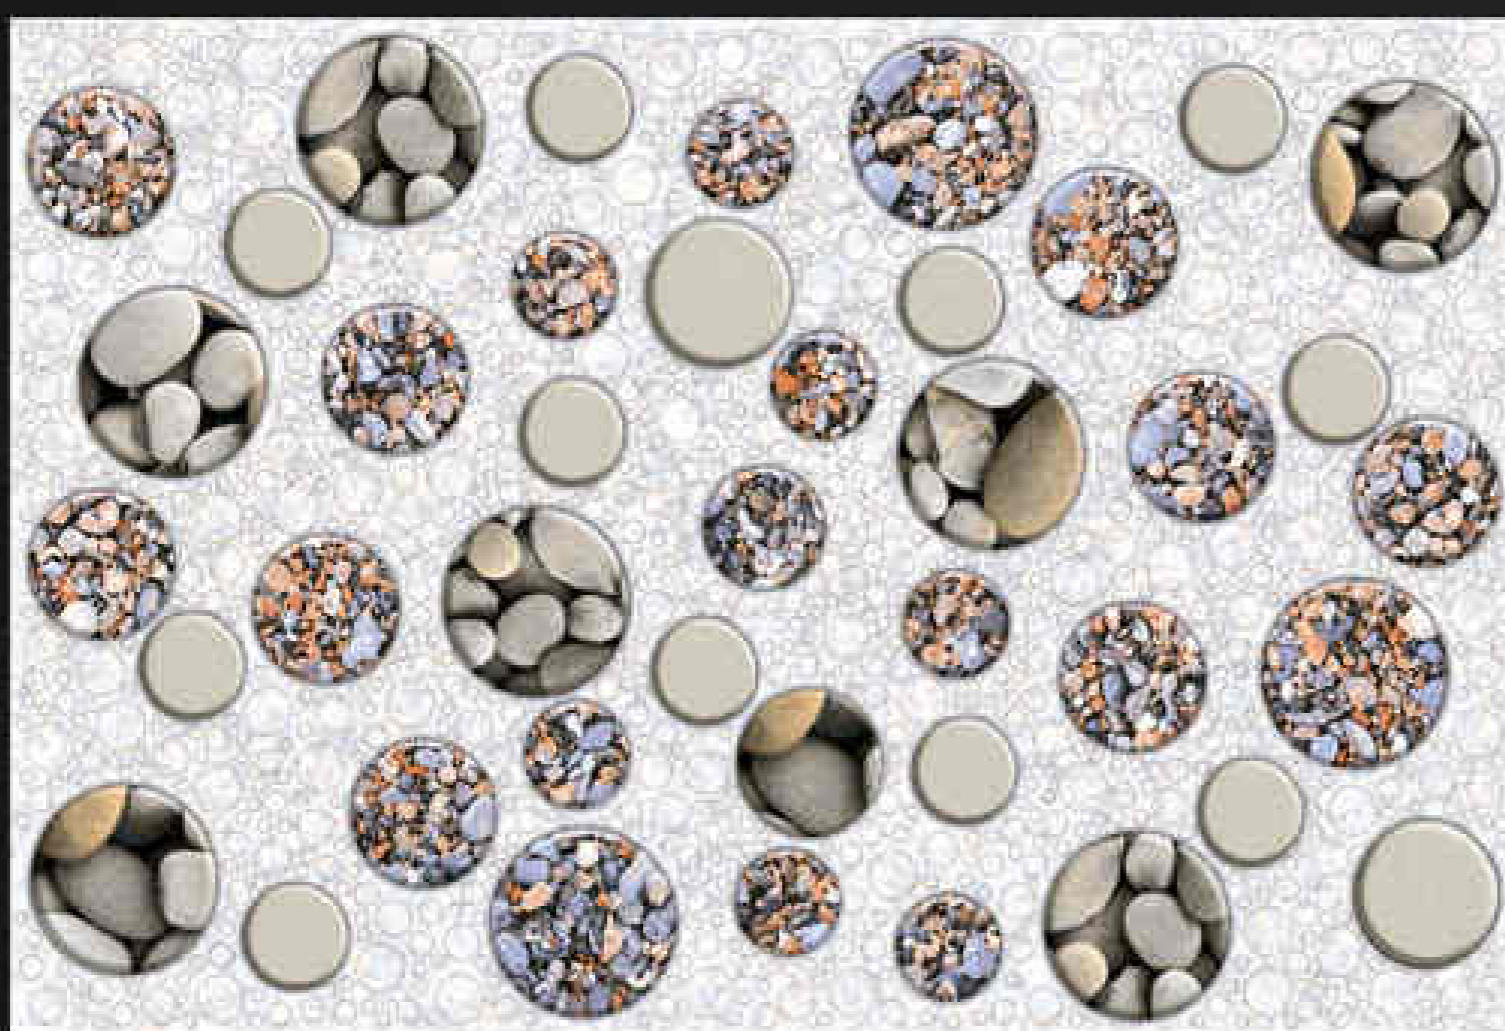

water proof

300x450mm
DIGITAL WALL TILES

GLOSSY SERIES

LUXURIOUS
Collection

HC
HARISUN
C E R A M I C

LT

HL1

DK