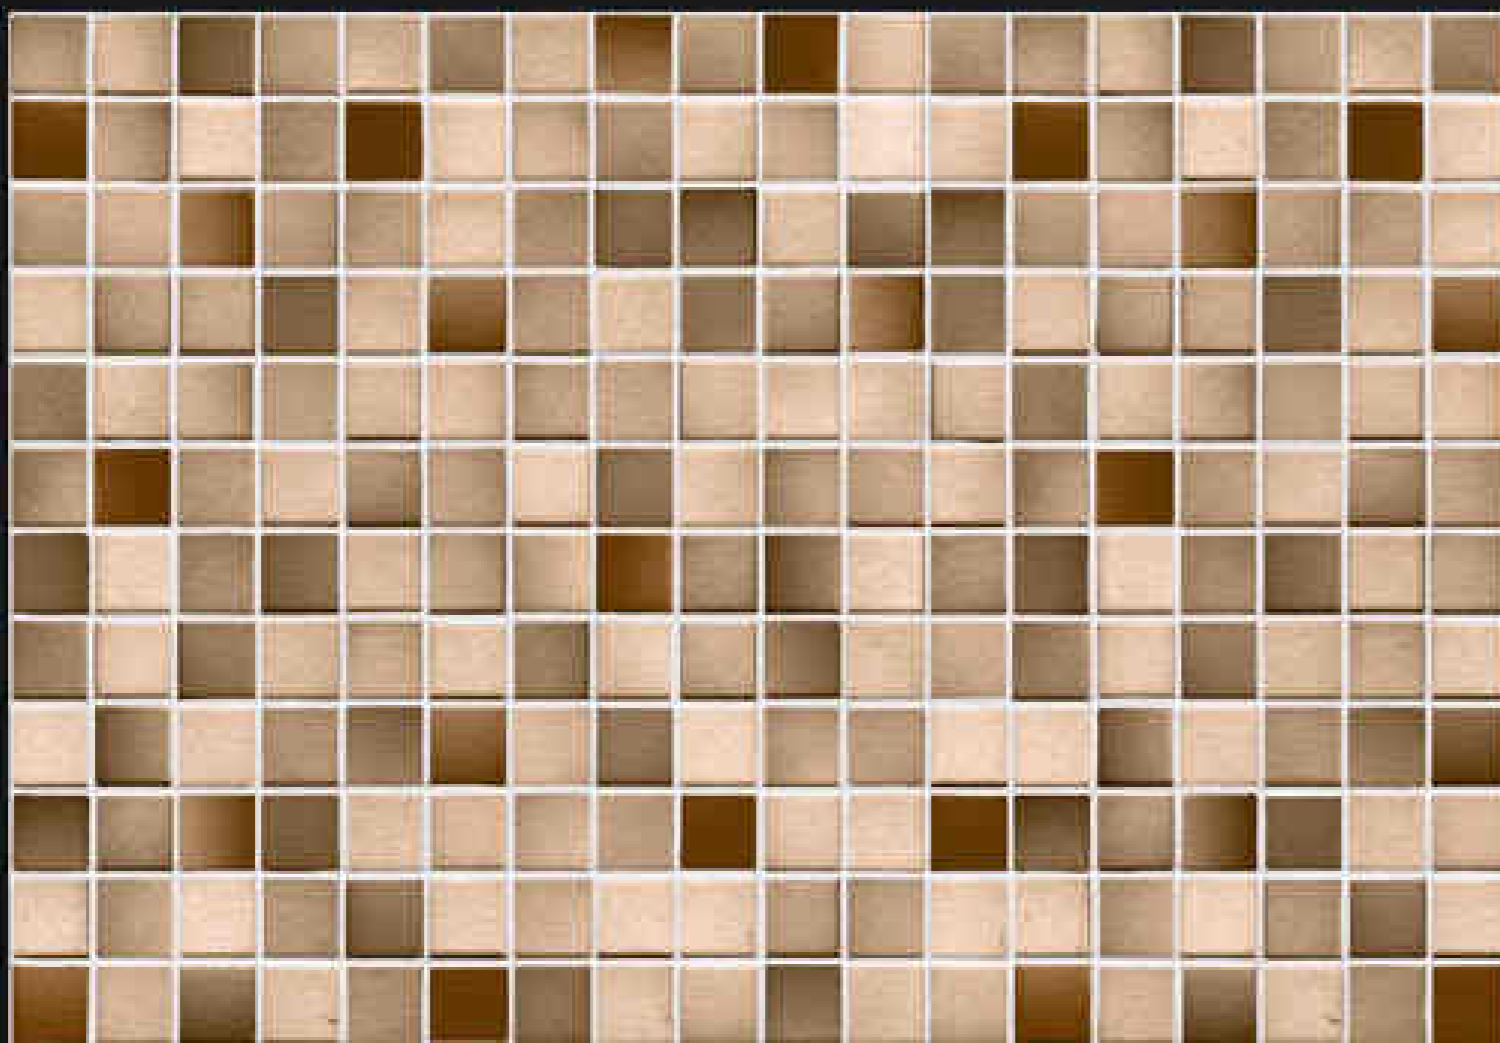

water proof

300x450mm
DIGITAL WALL TILES

GLOSSY SERIES

LUXURIOUS
Collection

HC
HARISUN
CERAMIC

LT

HL

DK