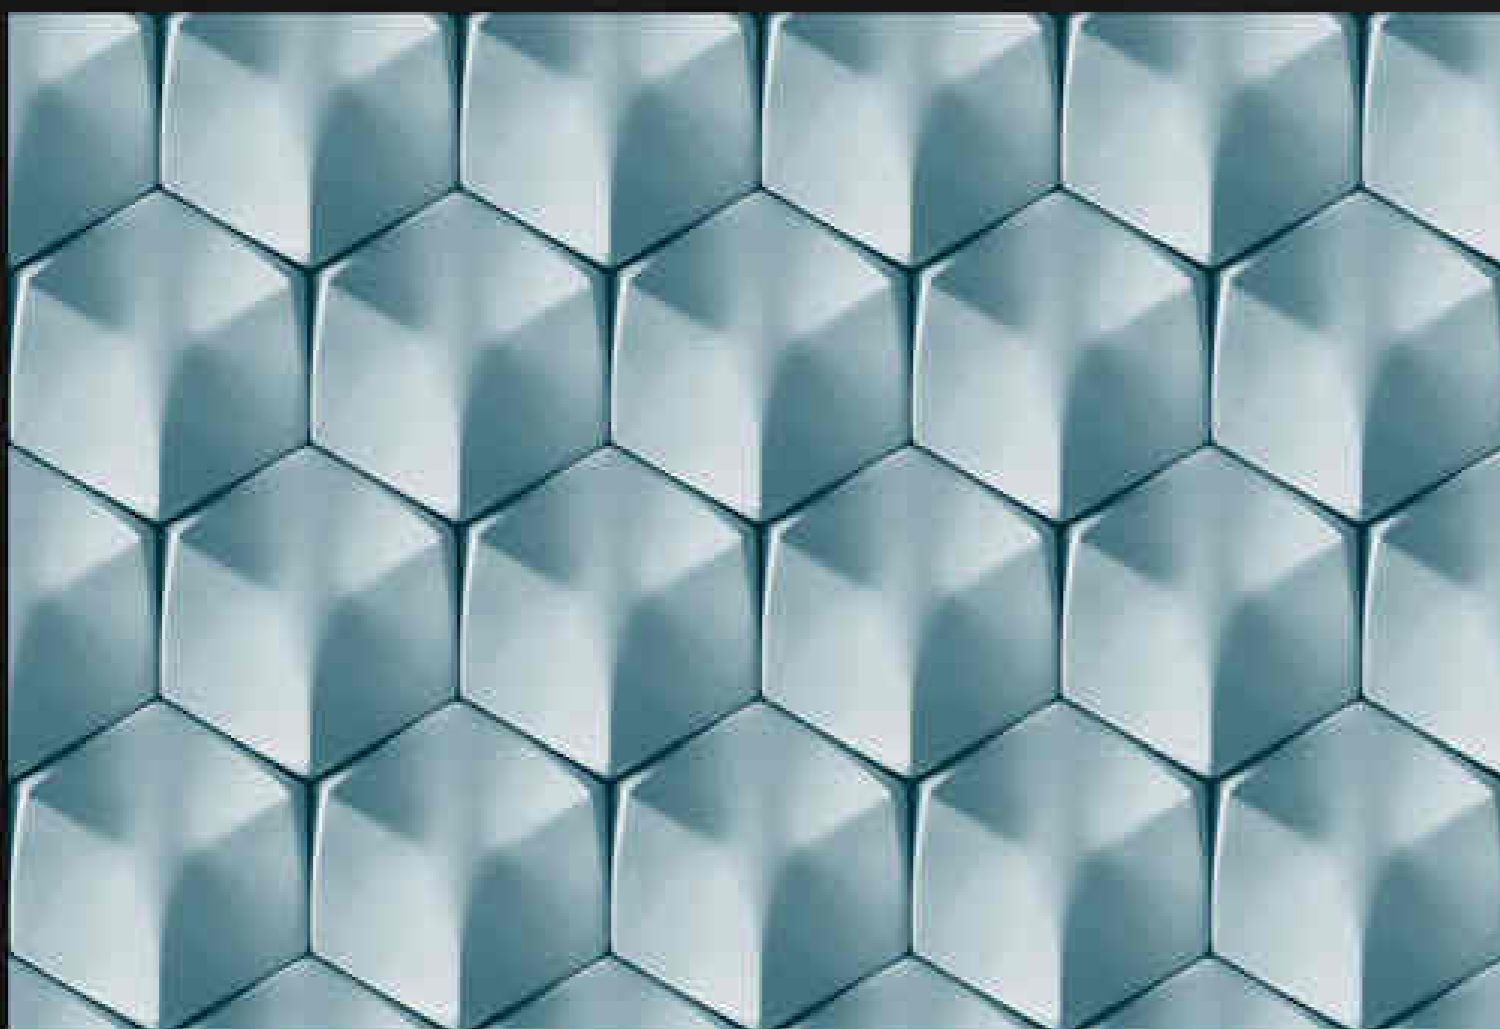

300x450mm
DIGITAL WALL TILES

GLOSSY SERIES

LUXURIOUS
Collection

HC
HARISUN
C E R A M I C

LT

HL2

DK

5470

Matching Floor Available 300 x 300 mm

water proof