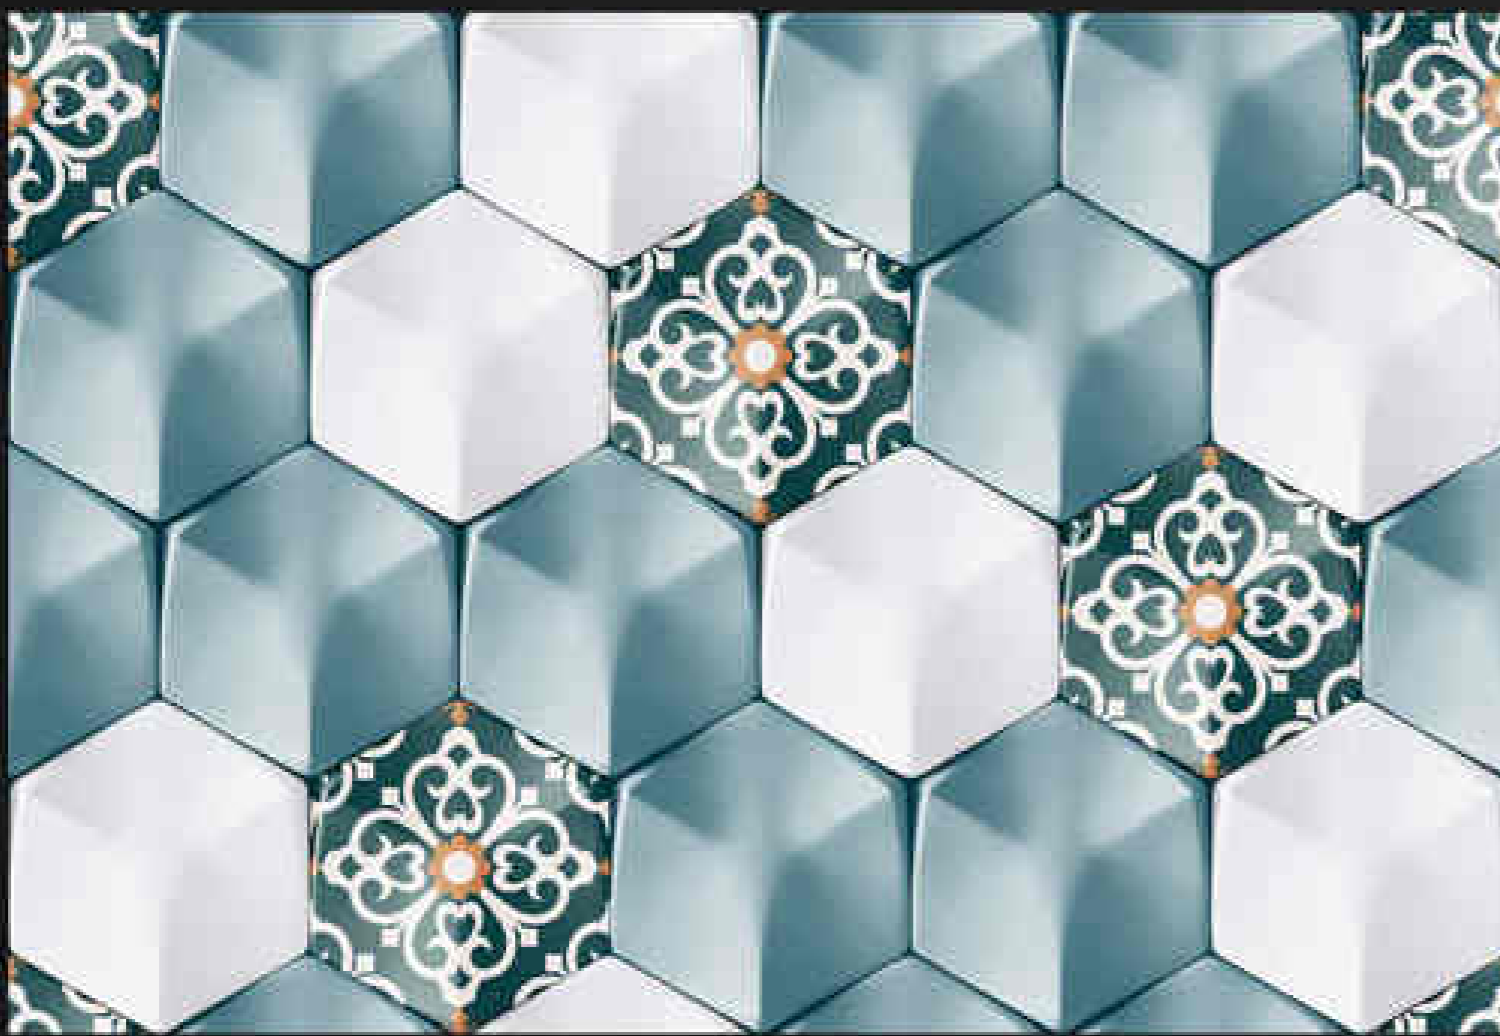

300x450mm
DIGITAL WALL TILES

GLOSSY SERIES

LUXURIOUS
Collection

HC
HARISUN
C E R A M I C

LT

HL2

DK

5470

Matching Floor Available 300 x 300 mm

water proof