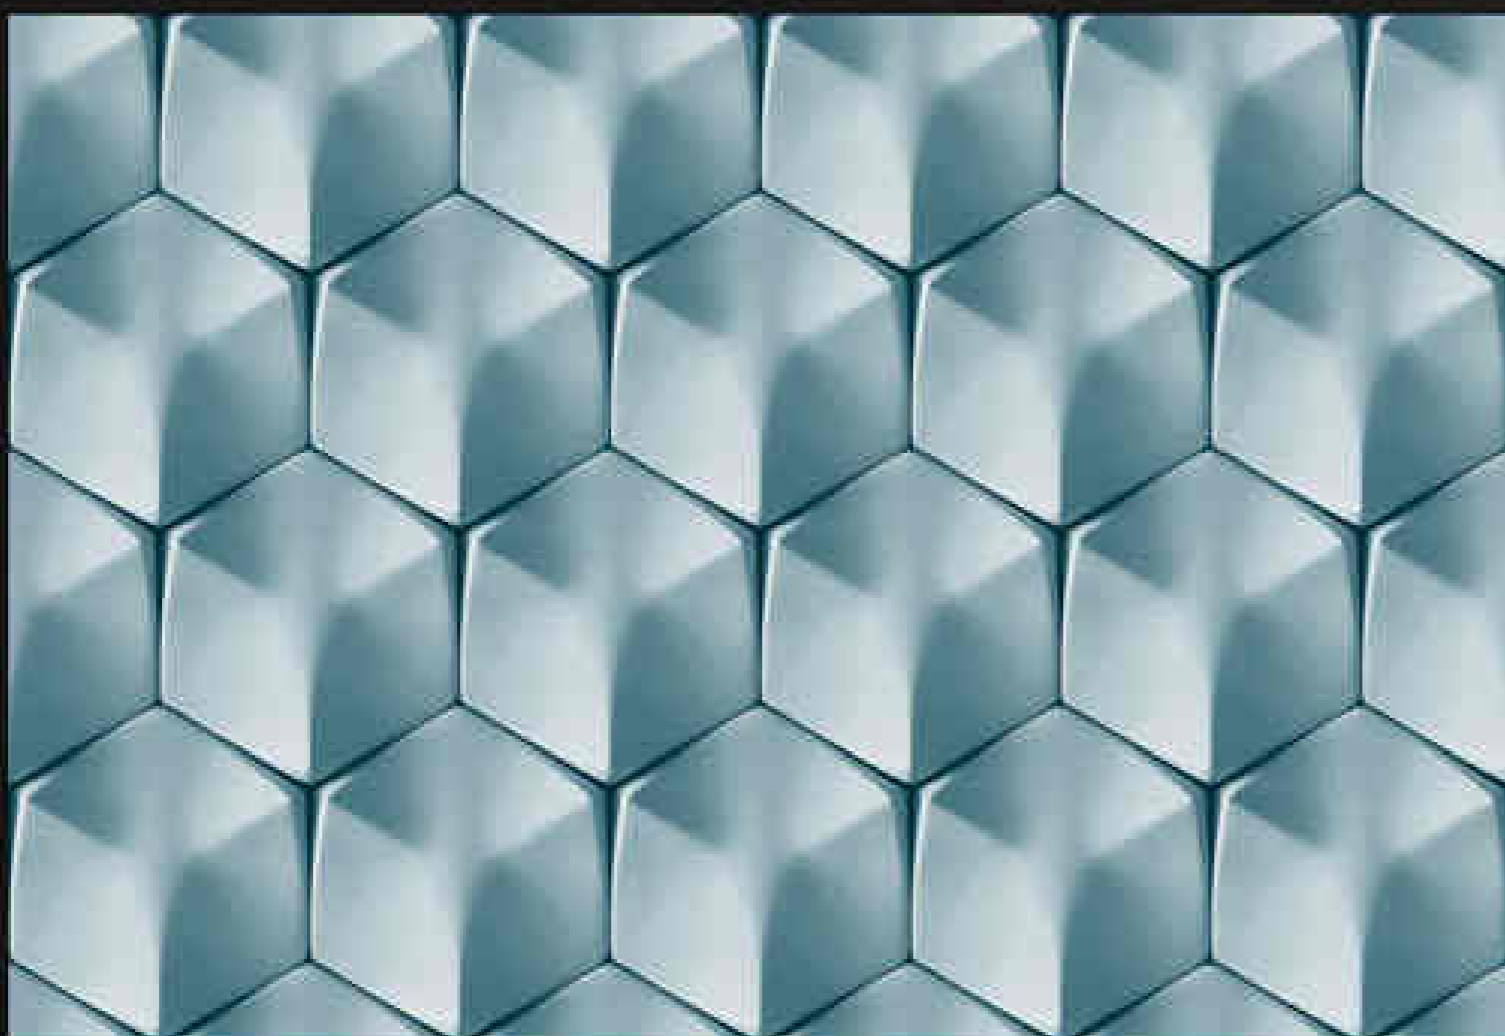

300x450mm
DIGITAL WALL TILES

GLOSSY SERIES

LUXURIOUS
Collection

HC
HARISUN
CERAMIC

LT

HL1

DK

5470

Matching Floor Available 300 x 300 mm

water proof