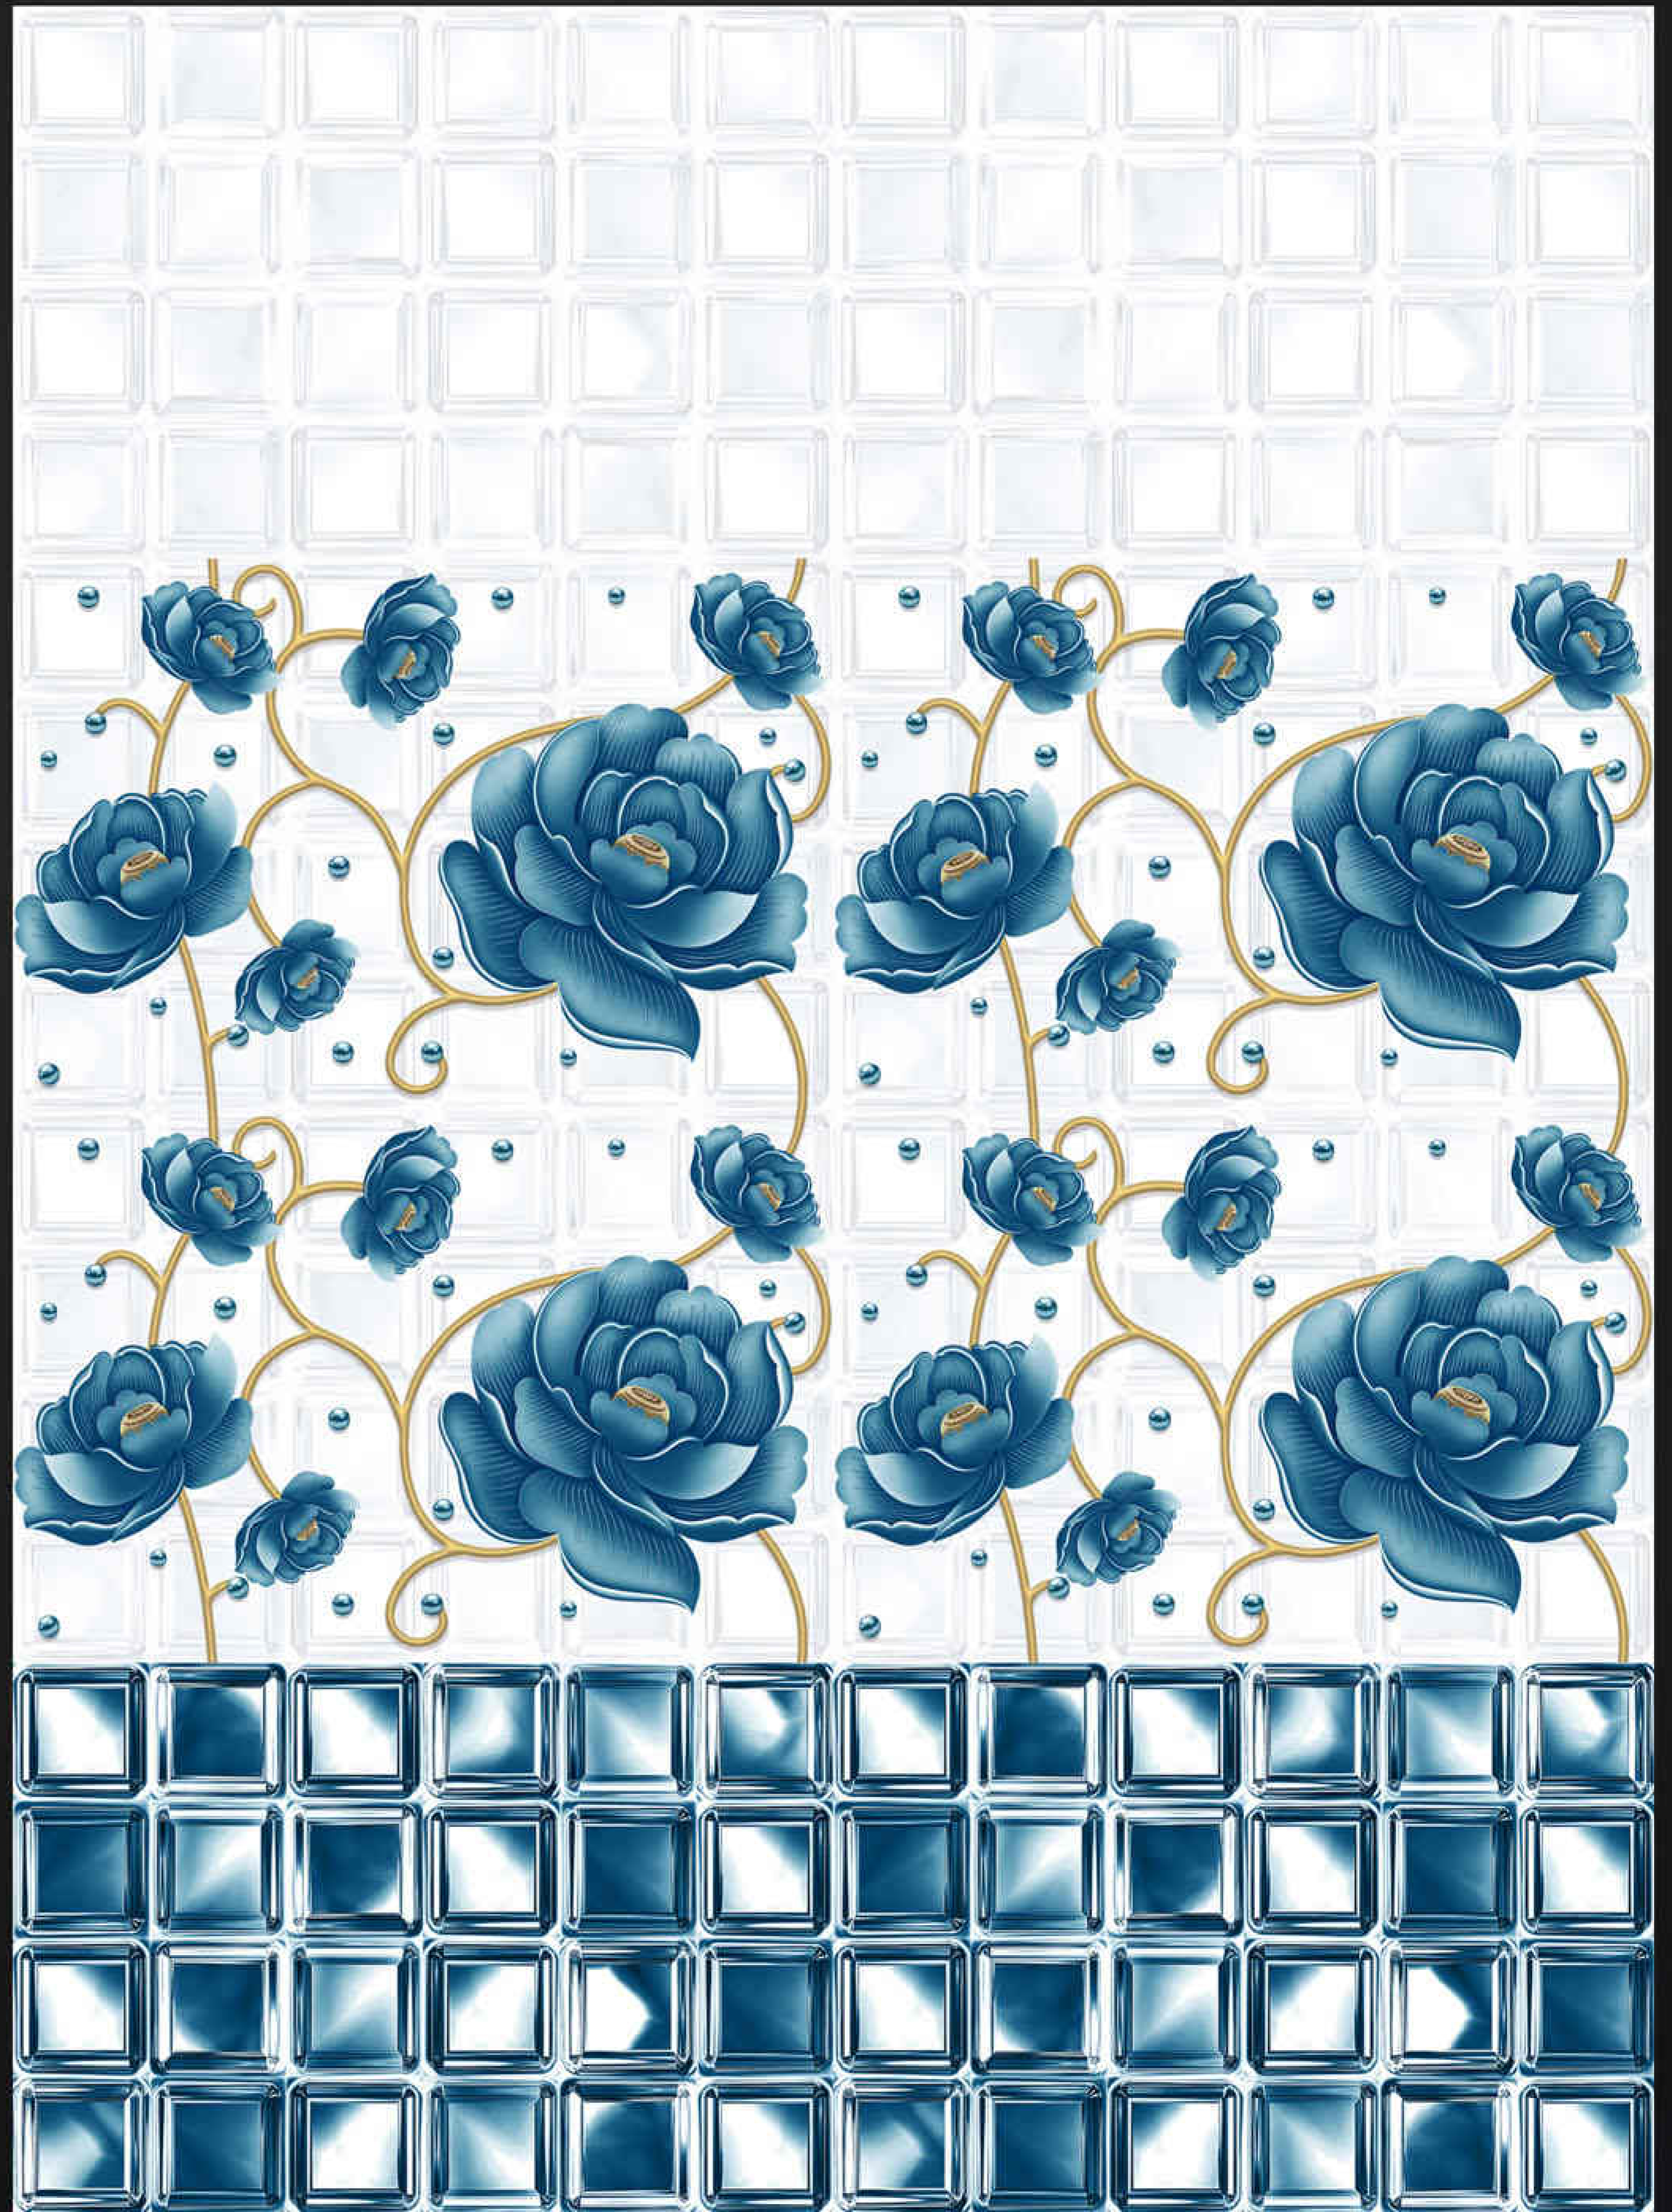

Matching Floor Available 300 x 300 mm

water proof

300x450mm
DIGITAL WALL TILES

GLOSSY SERIES

LUXURIOUS
Collection

HC
HARISUN
CERAMIC

LT

HL1