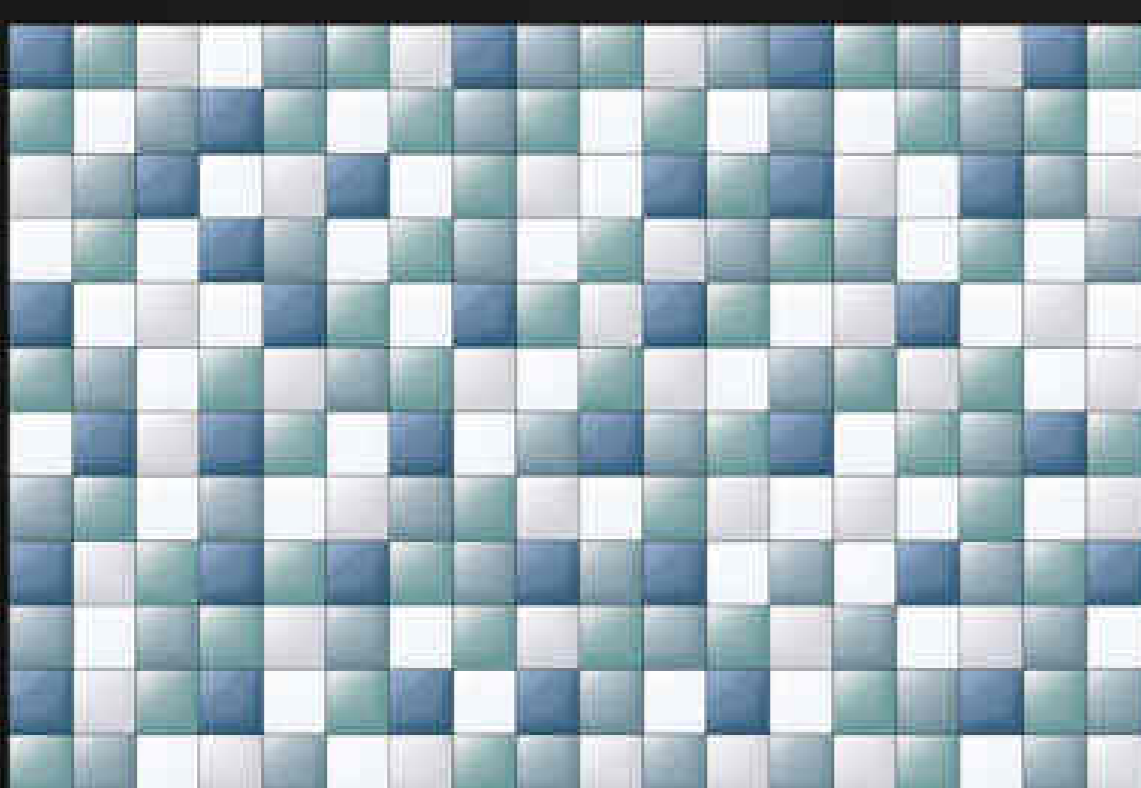

LUXURIOUS
Collection

HC
HARISUN
C E R A M I C

LT

HL5

HL6

LT

5489

Matching Floor Available 300 x 300 mm