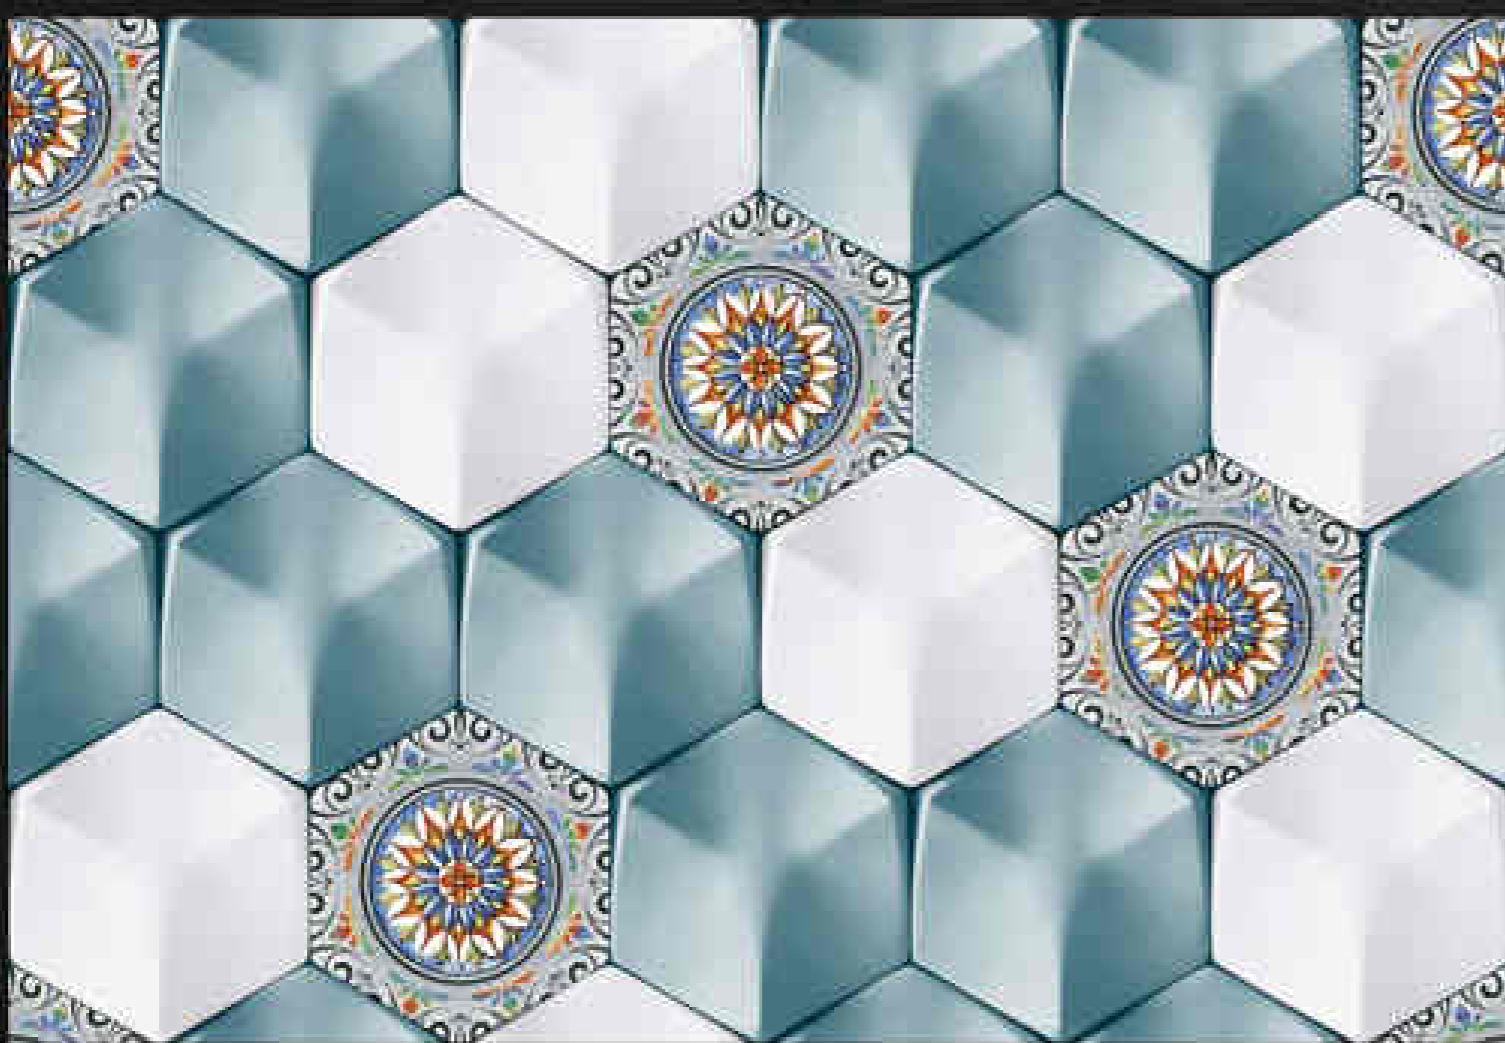

Matching Floor Available 300 x 300 mm

water proof

300x450mm
DIGITAL WALL TILES

GLOSSY SERIES

LUXURIOUS
Collection

HC
HARISUN
CERAMIC

LT

HL1