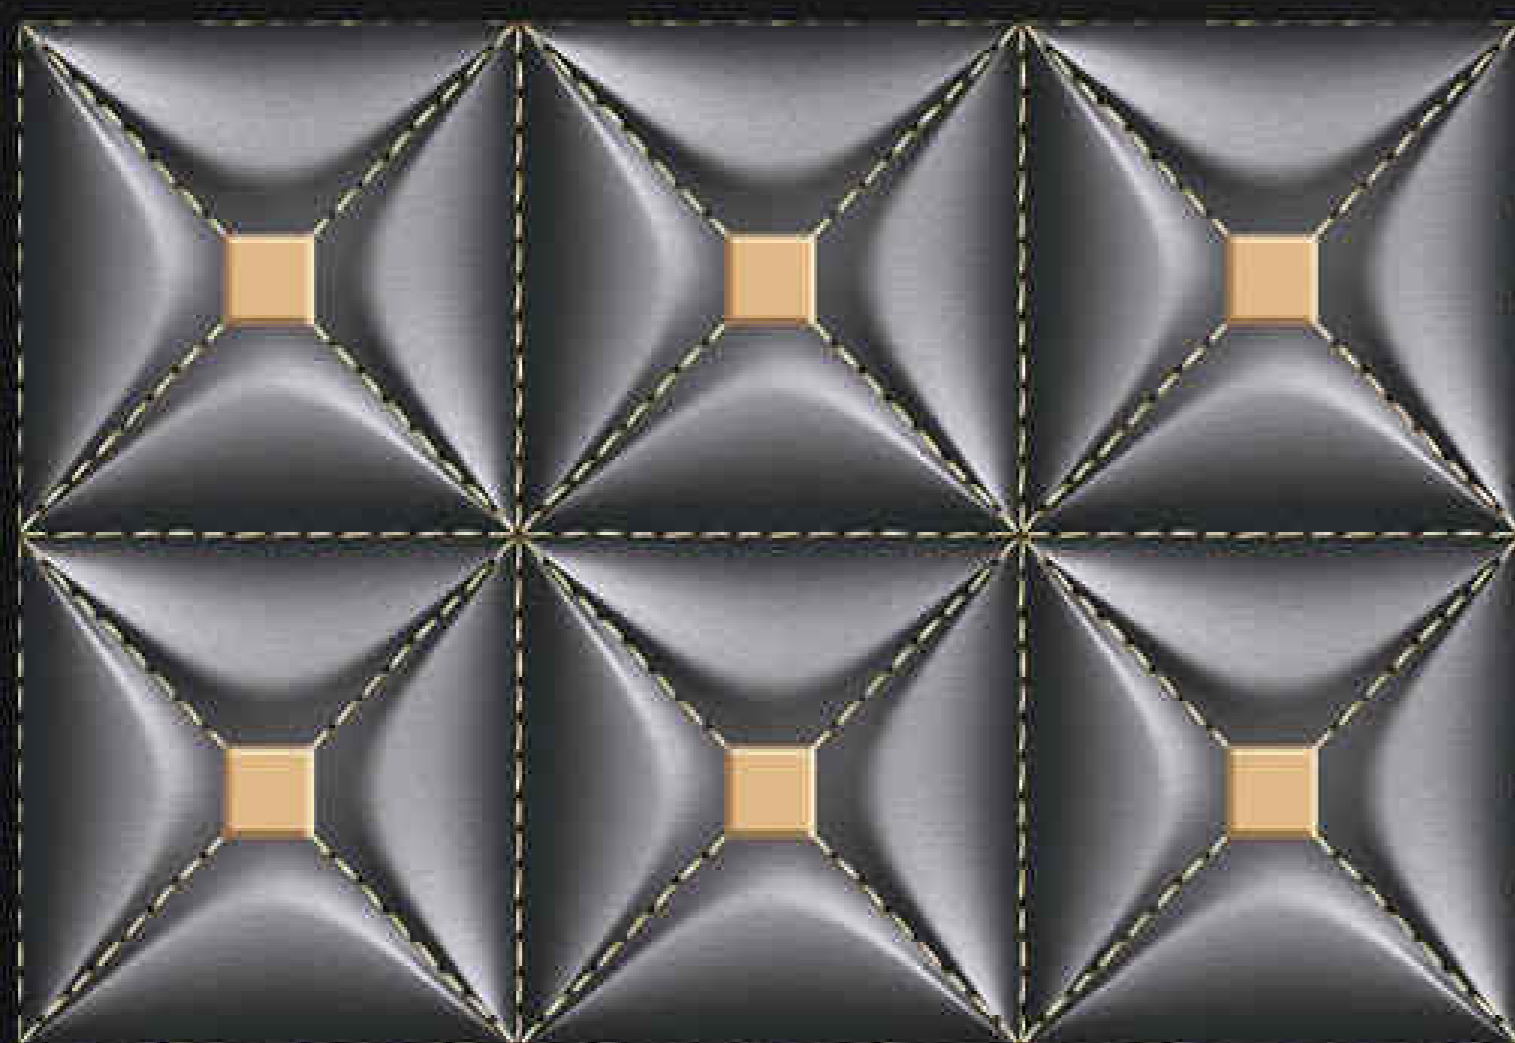

300x450mm
DIGITAL WALL TILES

GLOSSY SERIES

LUXURIOUS
Collection

HC
HARISUN
CERAMIC

LT

HL1

DK

5481

Matching Floor Available 300 x 300 mm

water proof