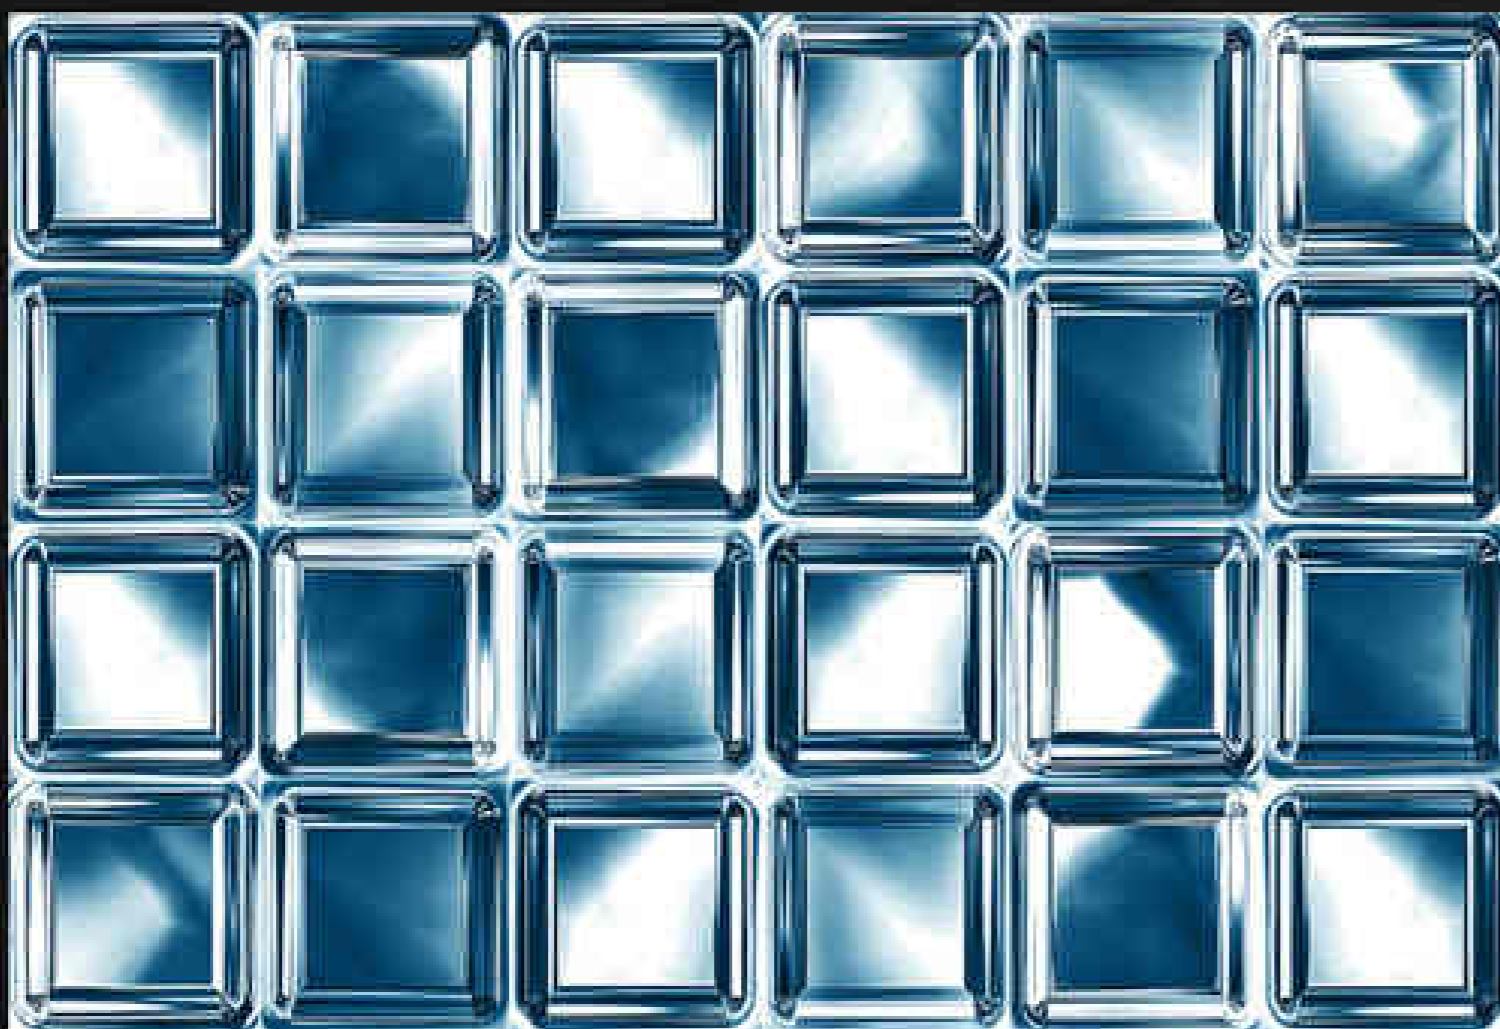

300x450mm
DIGITAL WALL TILES

GLOSSY SERIES

LUXURIOUS
Collection

HC
HARISUN
C E R A M I C

LT

HL1

DK

5469

Matching Floor Available 300 x 300 mm

water proof