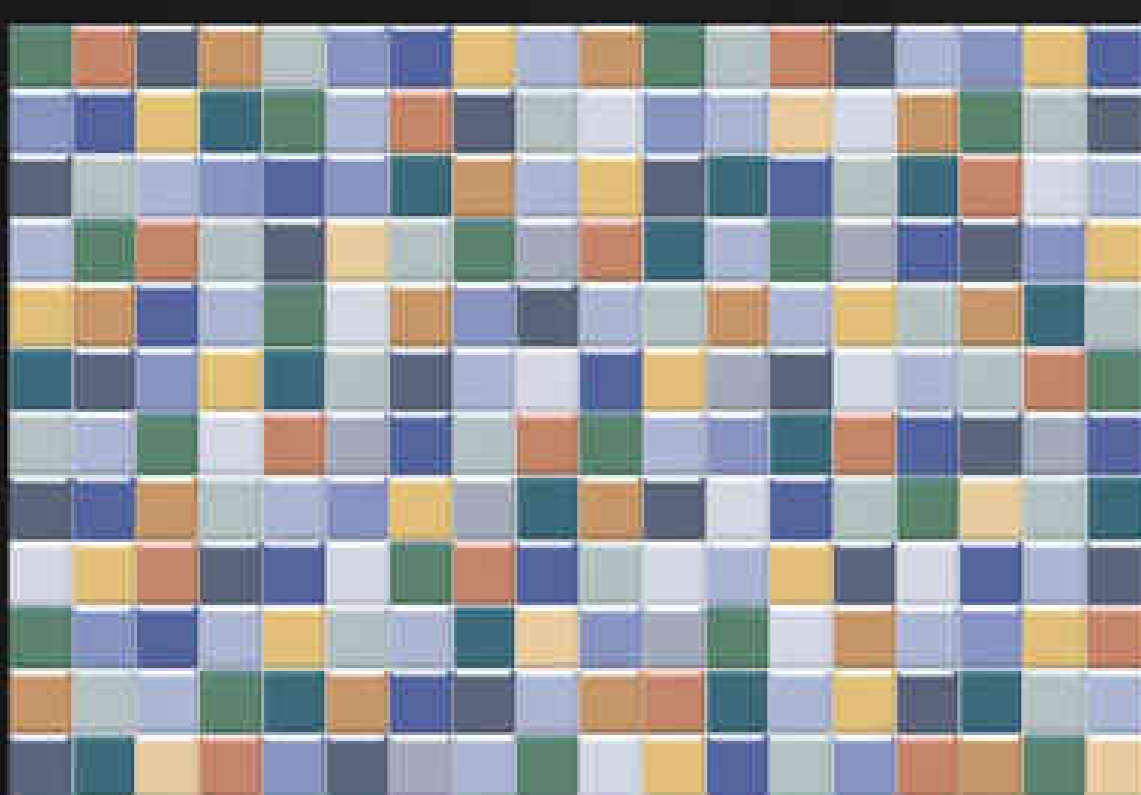

300x450mm
DIGITAL WALL TILES

GLOSSY SERIES

LUXURIOUS
Collection

HC
HARISUN
C E R A M I C

LT

HL1

HL2

LT