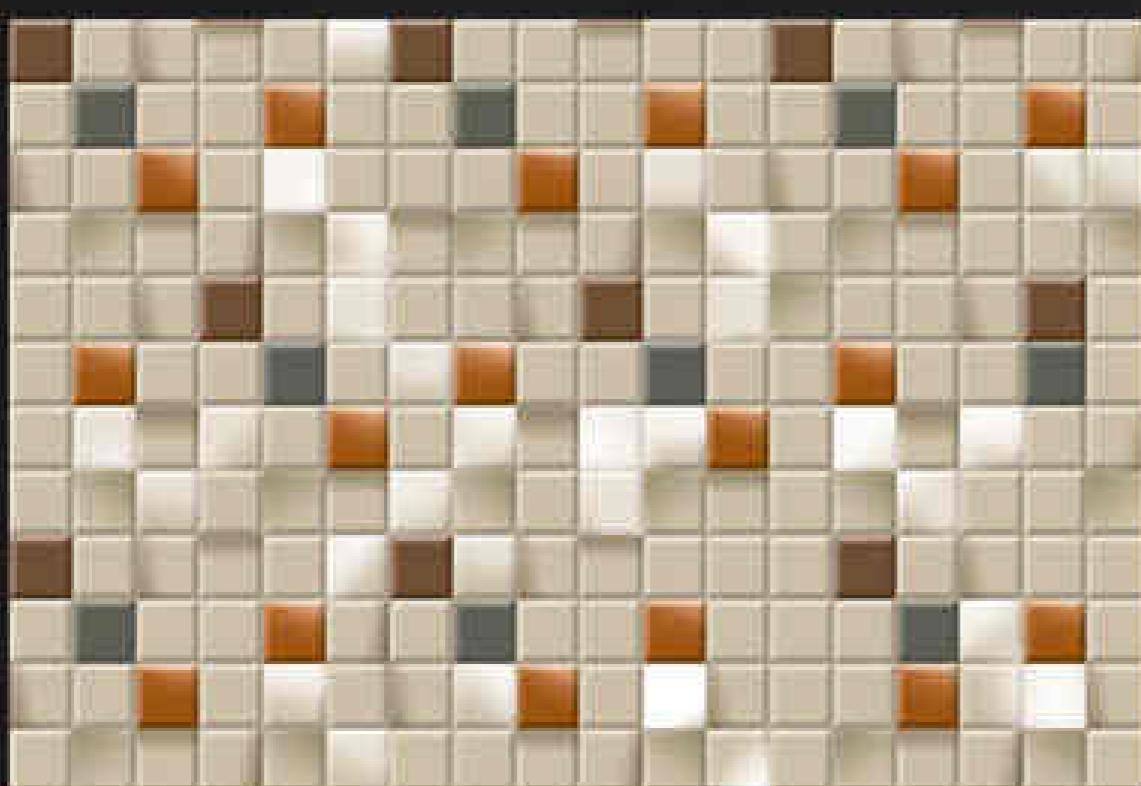

300x450mm
DIGITAL WALL TILES

GLOSSY SERIES

LUXURIOUS
Collection

HC
HARISUN
C E R A M I C

LT

HL3

HL4

LT

5489

water proof

Matching Floor Available 300 x 300 mm