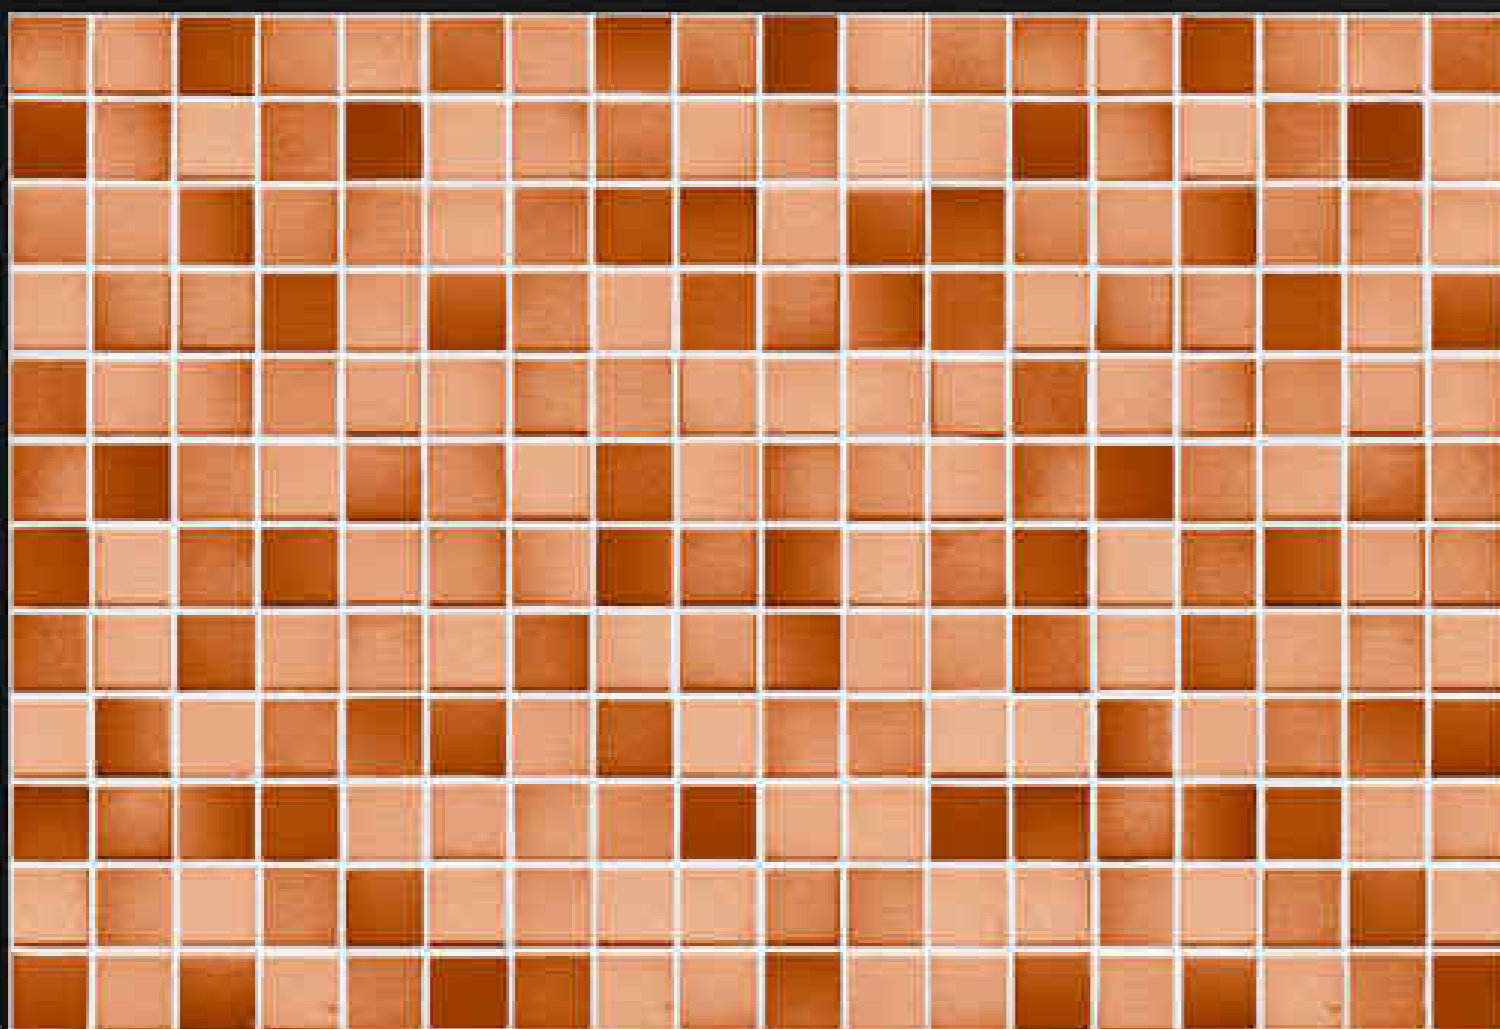

300x450mm
DIGITAL WALL TILES

GLOSSY SERIES

LUXURIOUS
Collection

HC
HARISUN
C E R A M I C

LT

HL

DK

5495

Matching Floor Available 300 x 300 mm

water proof