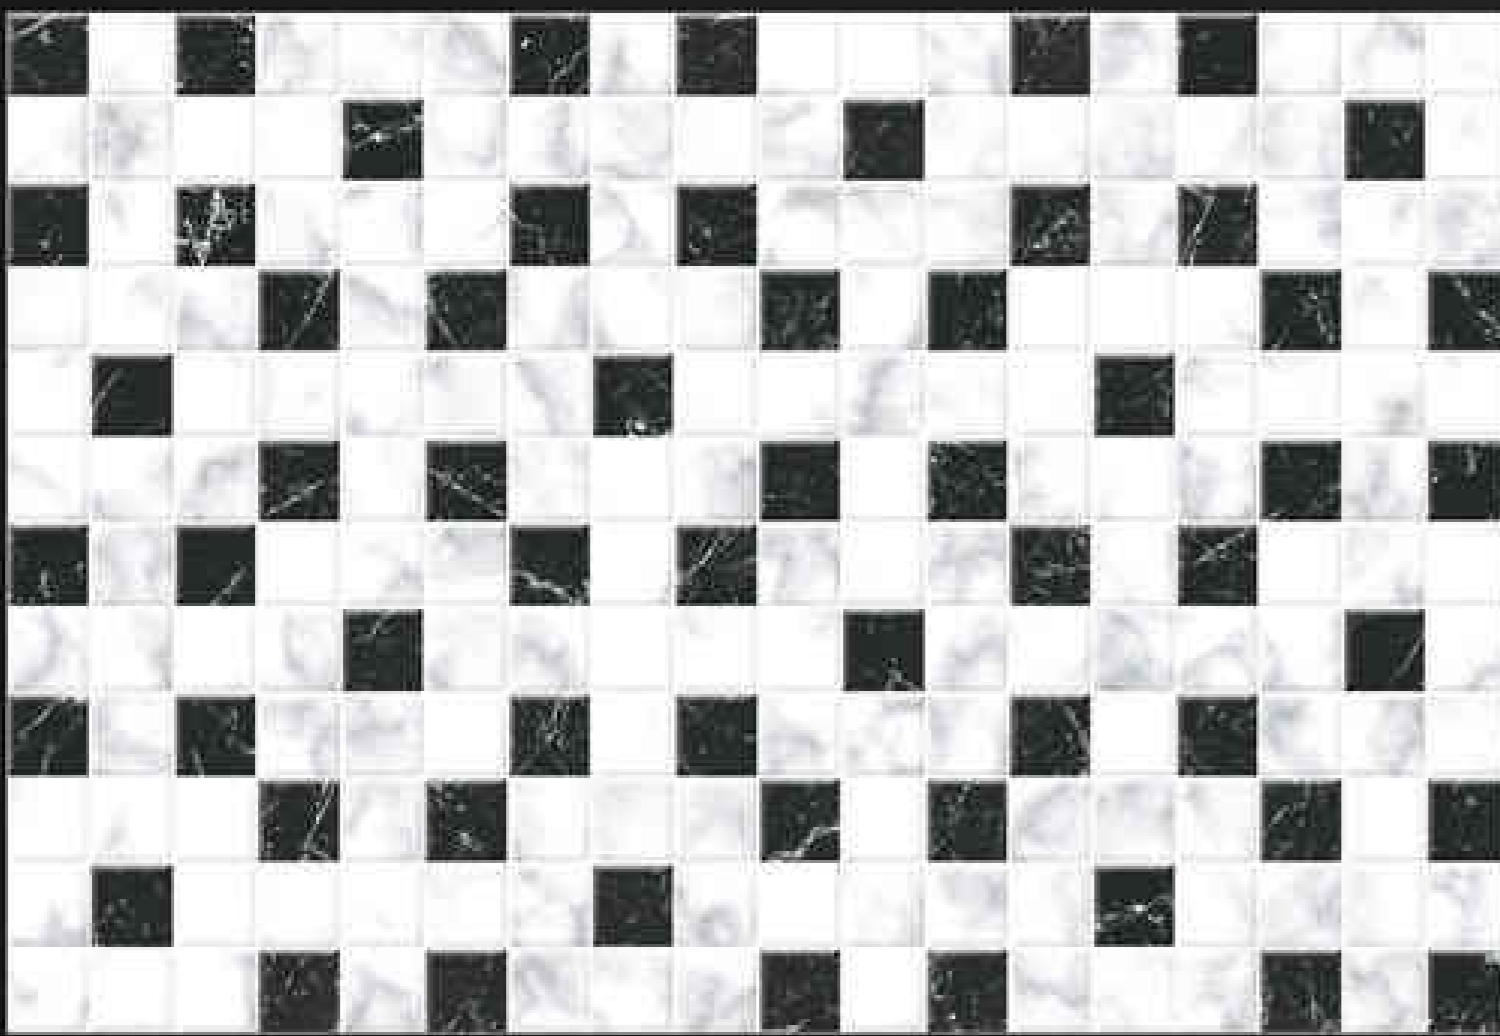

300x450mm
DIGITAL WALL TILES

GLOSSY SERIES

LUXURIOUS
Collection

HC
HARISUN
CERAMIC

LT

HL2

DK

5492

Matching Floor Available 300 x 300 mm

water proof