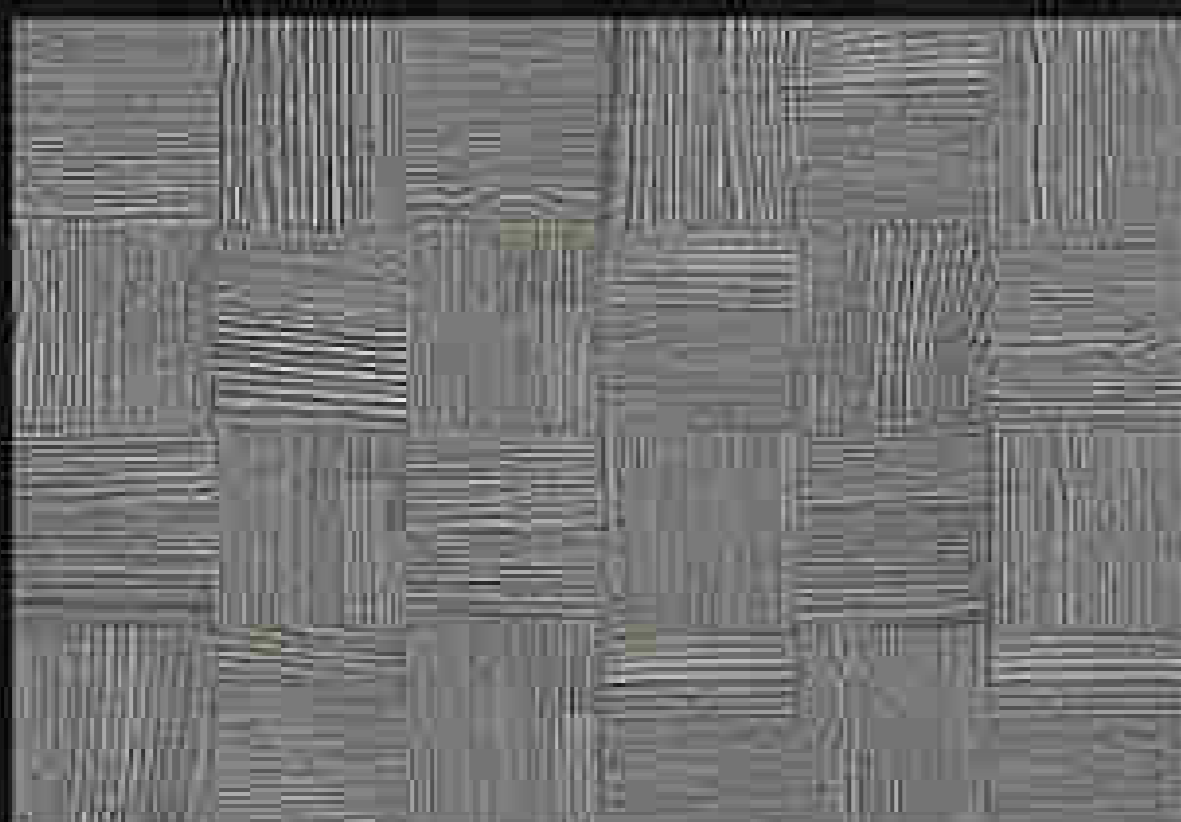

LUXURIOUS
Collection

HC
HARISUN
CERAMIC

LT

HL1

HL2

DK

7031

water proof