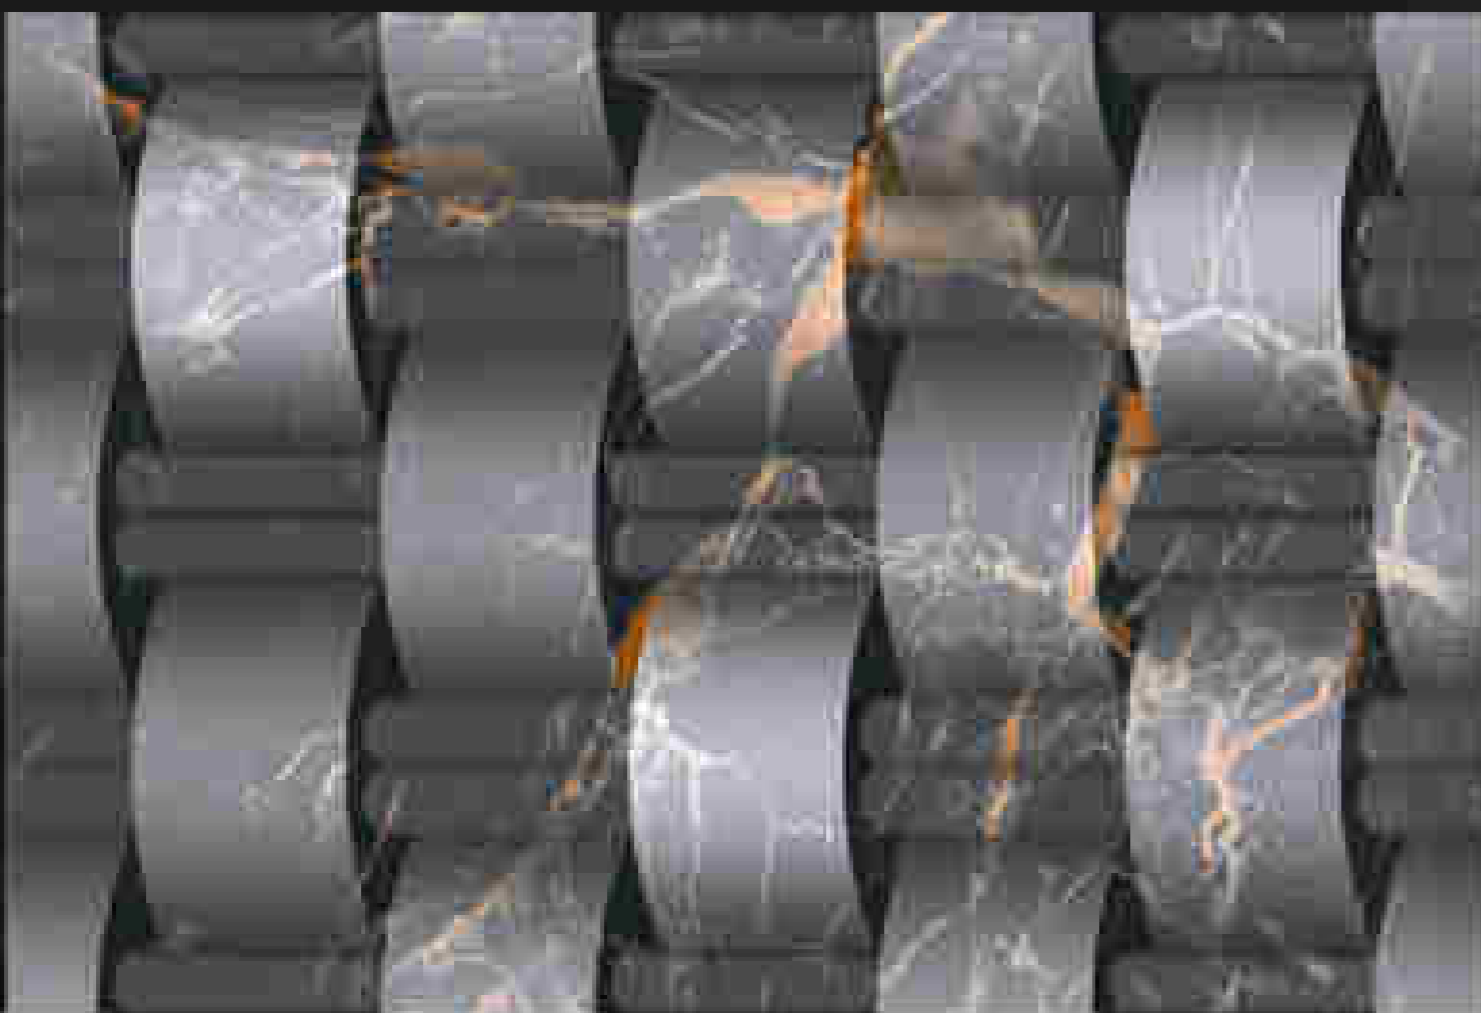

300x450mm
DIGITAL WALL TILES

KITCHEN SERIES

LUXURIOUS
Collection

HC
HARISUN
CERAMIC

LT

HL2

DK

7073

water proof

Matching Floor Available 300 x 300 mm