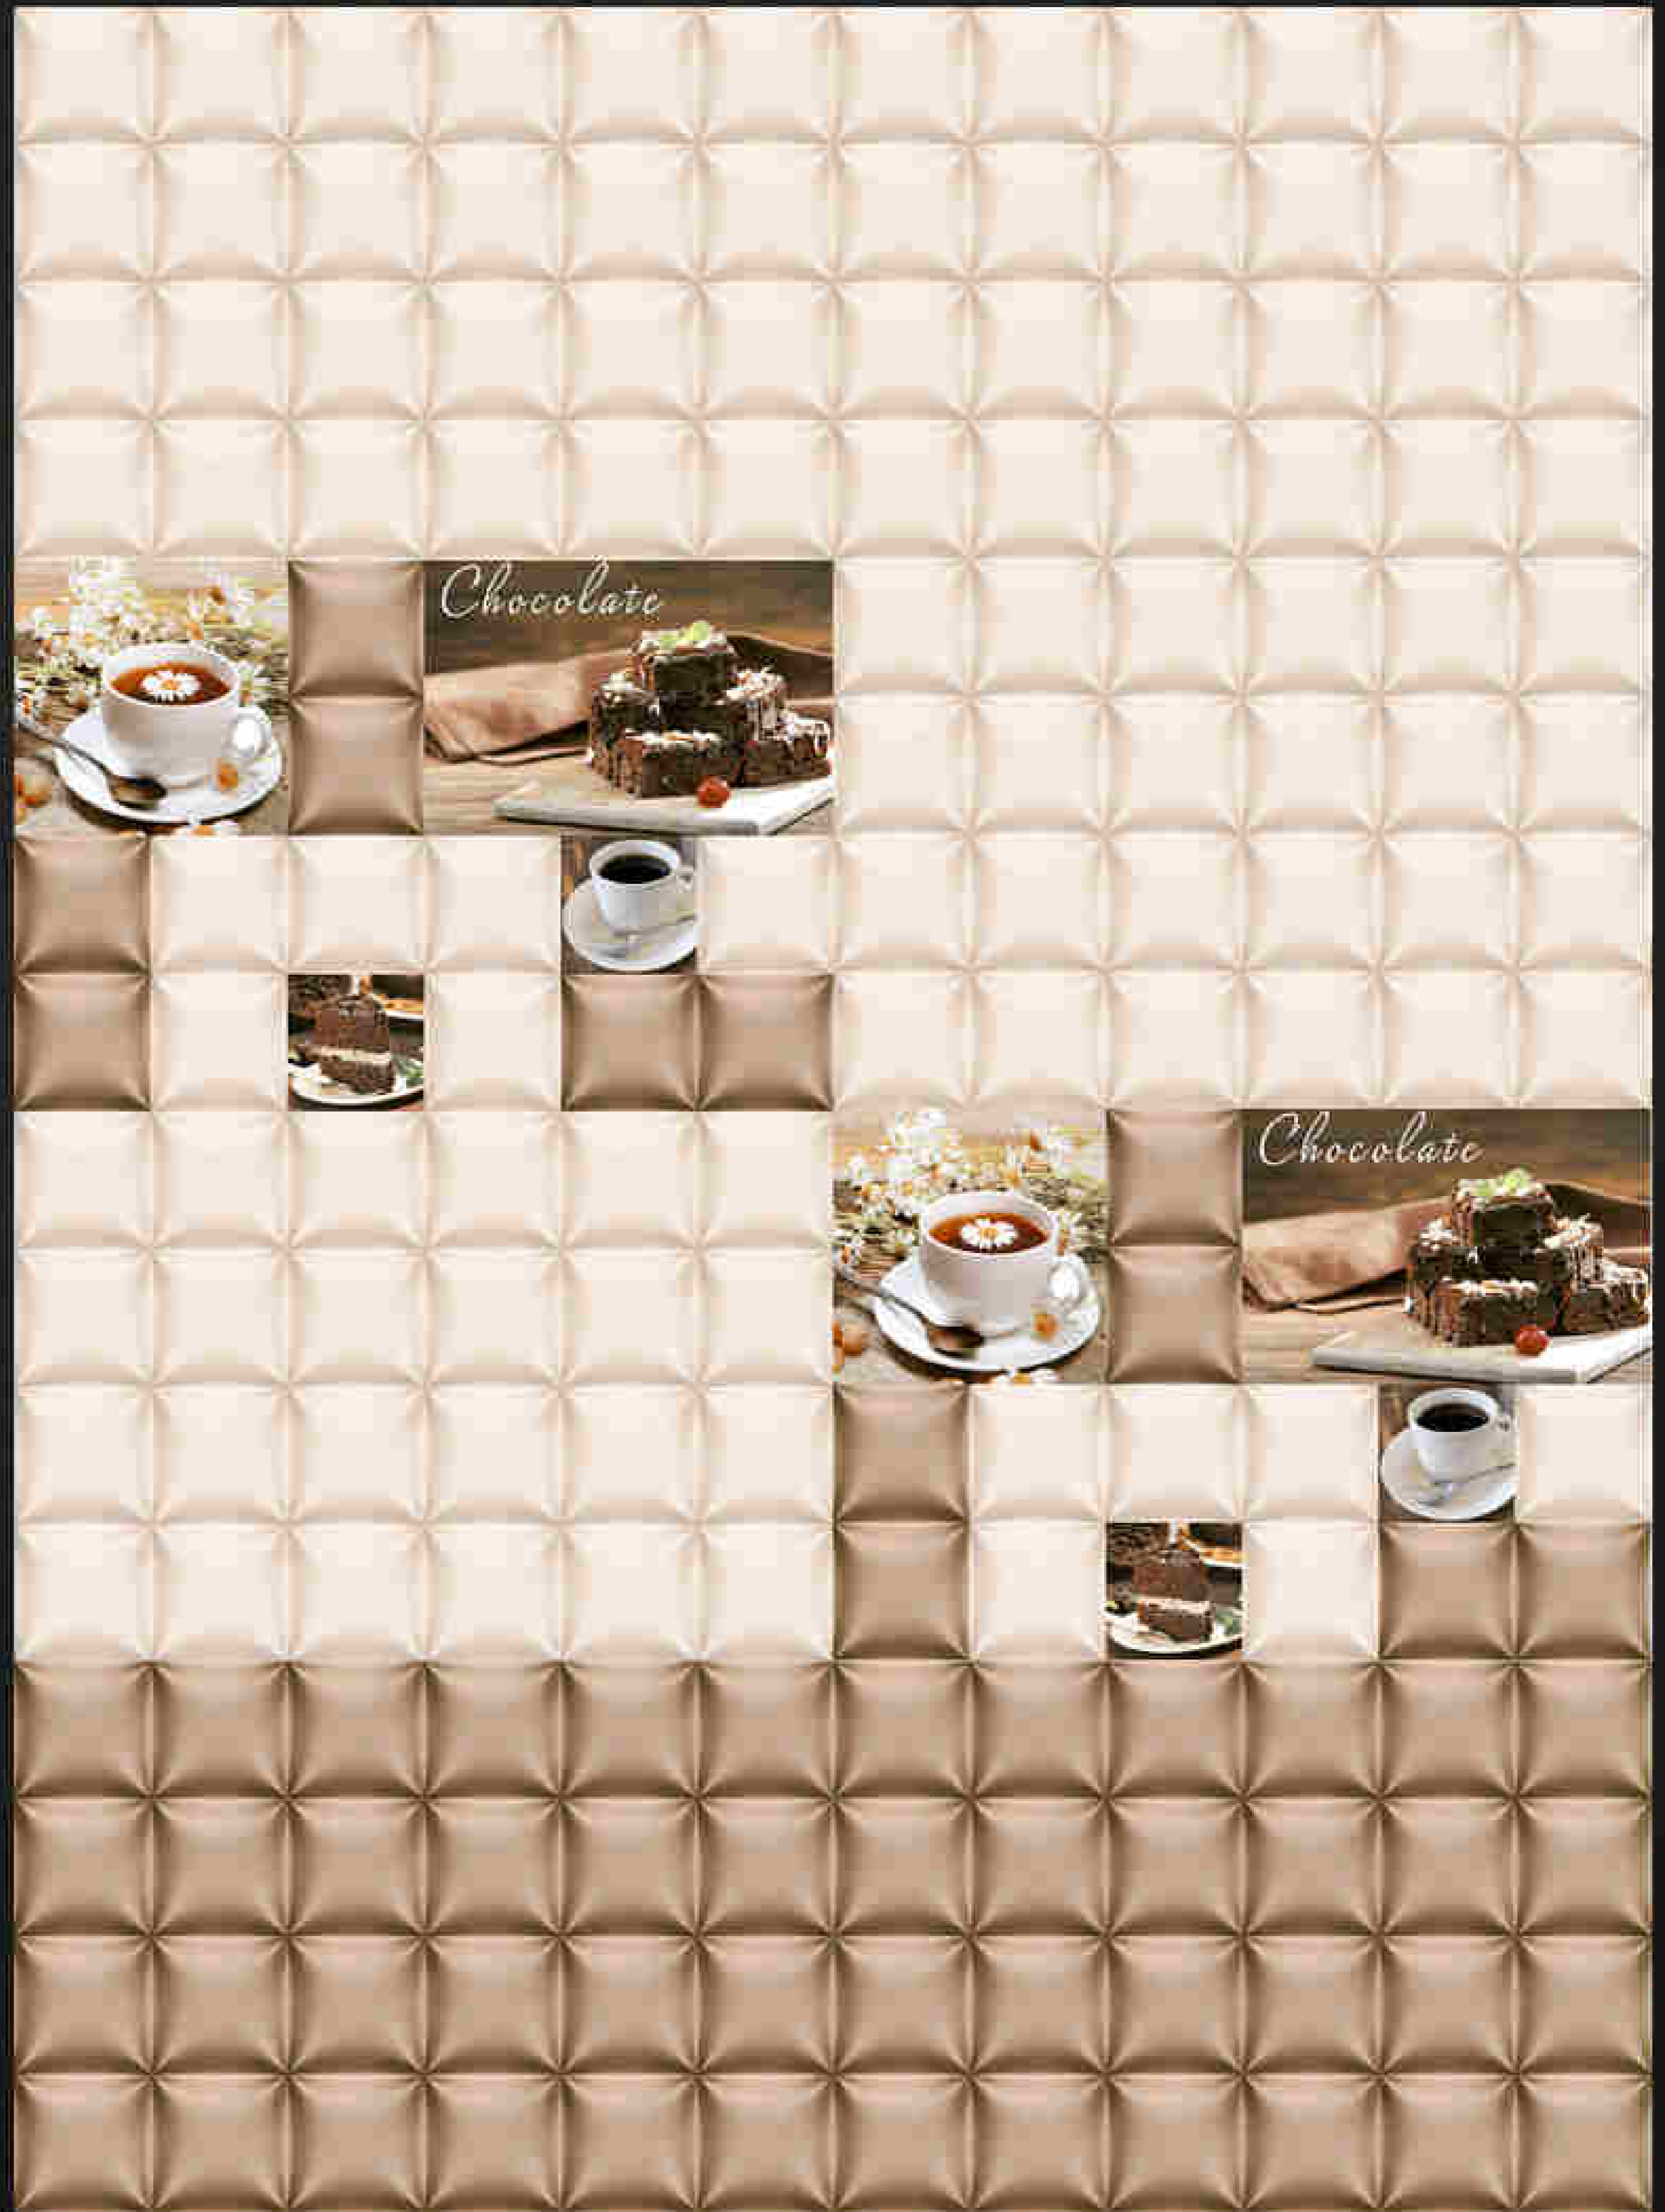

HC
HARISUN
CERAMIC

LT

HL1

DK

7069

Matching Floor Available 300 x 300 mm

water proof

300x450mm
DIGITAL WALL TILES