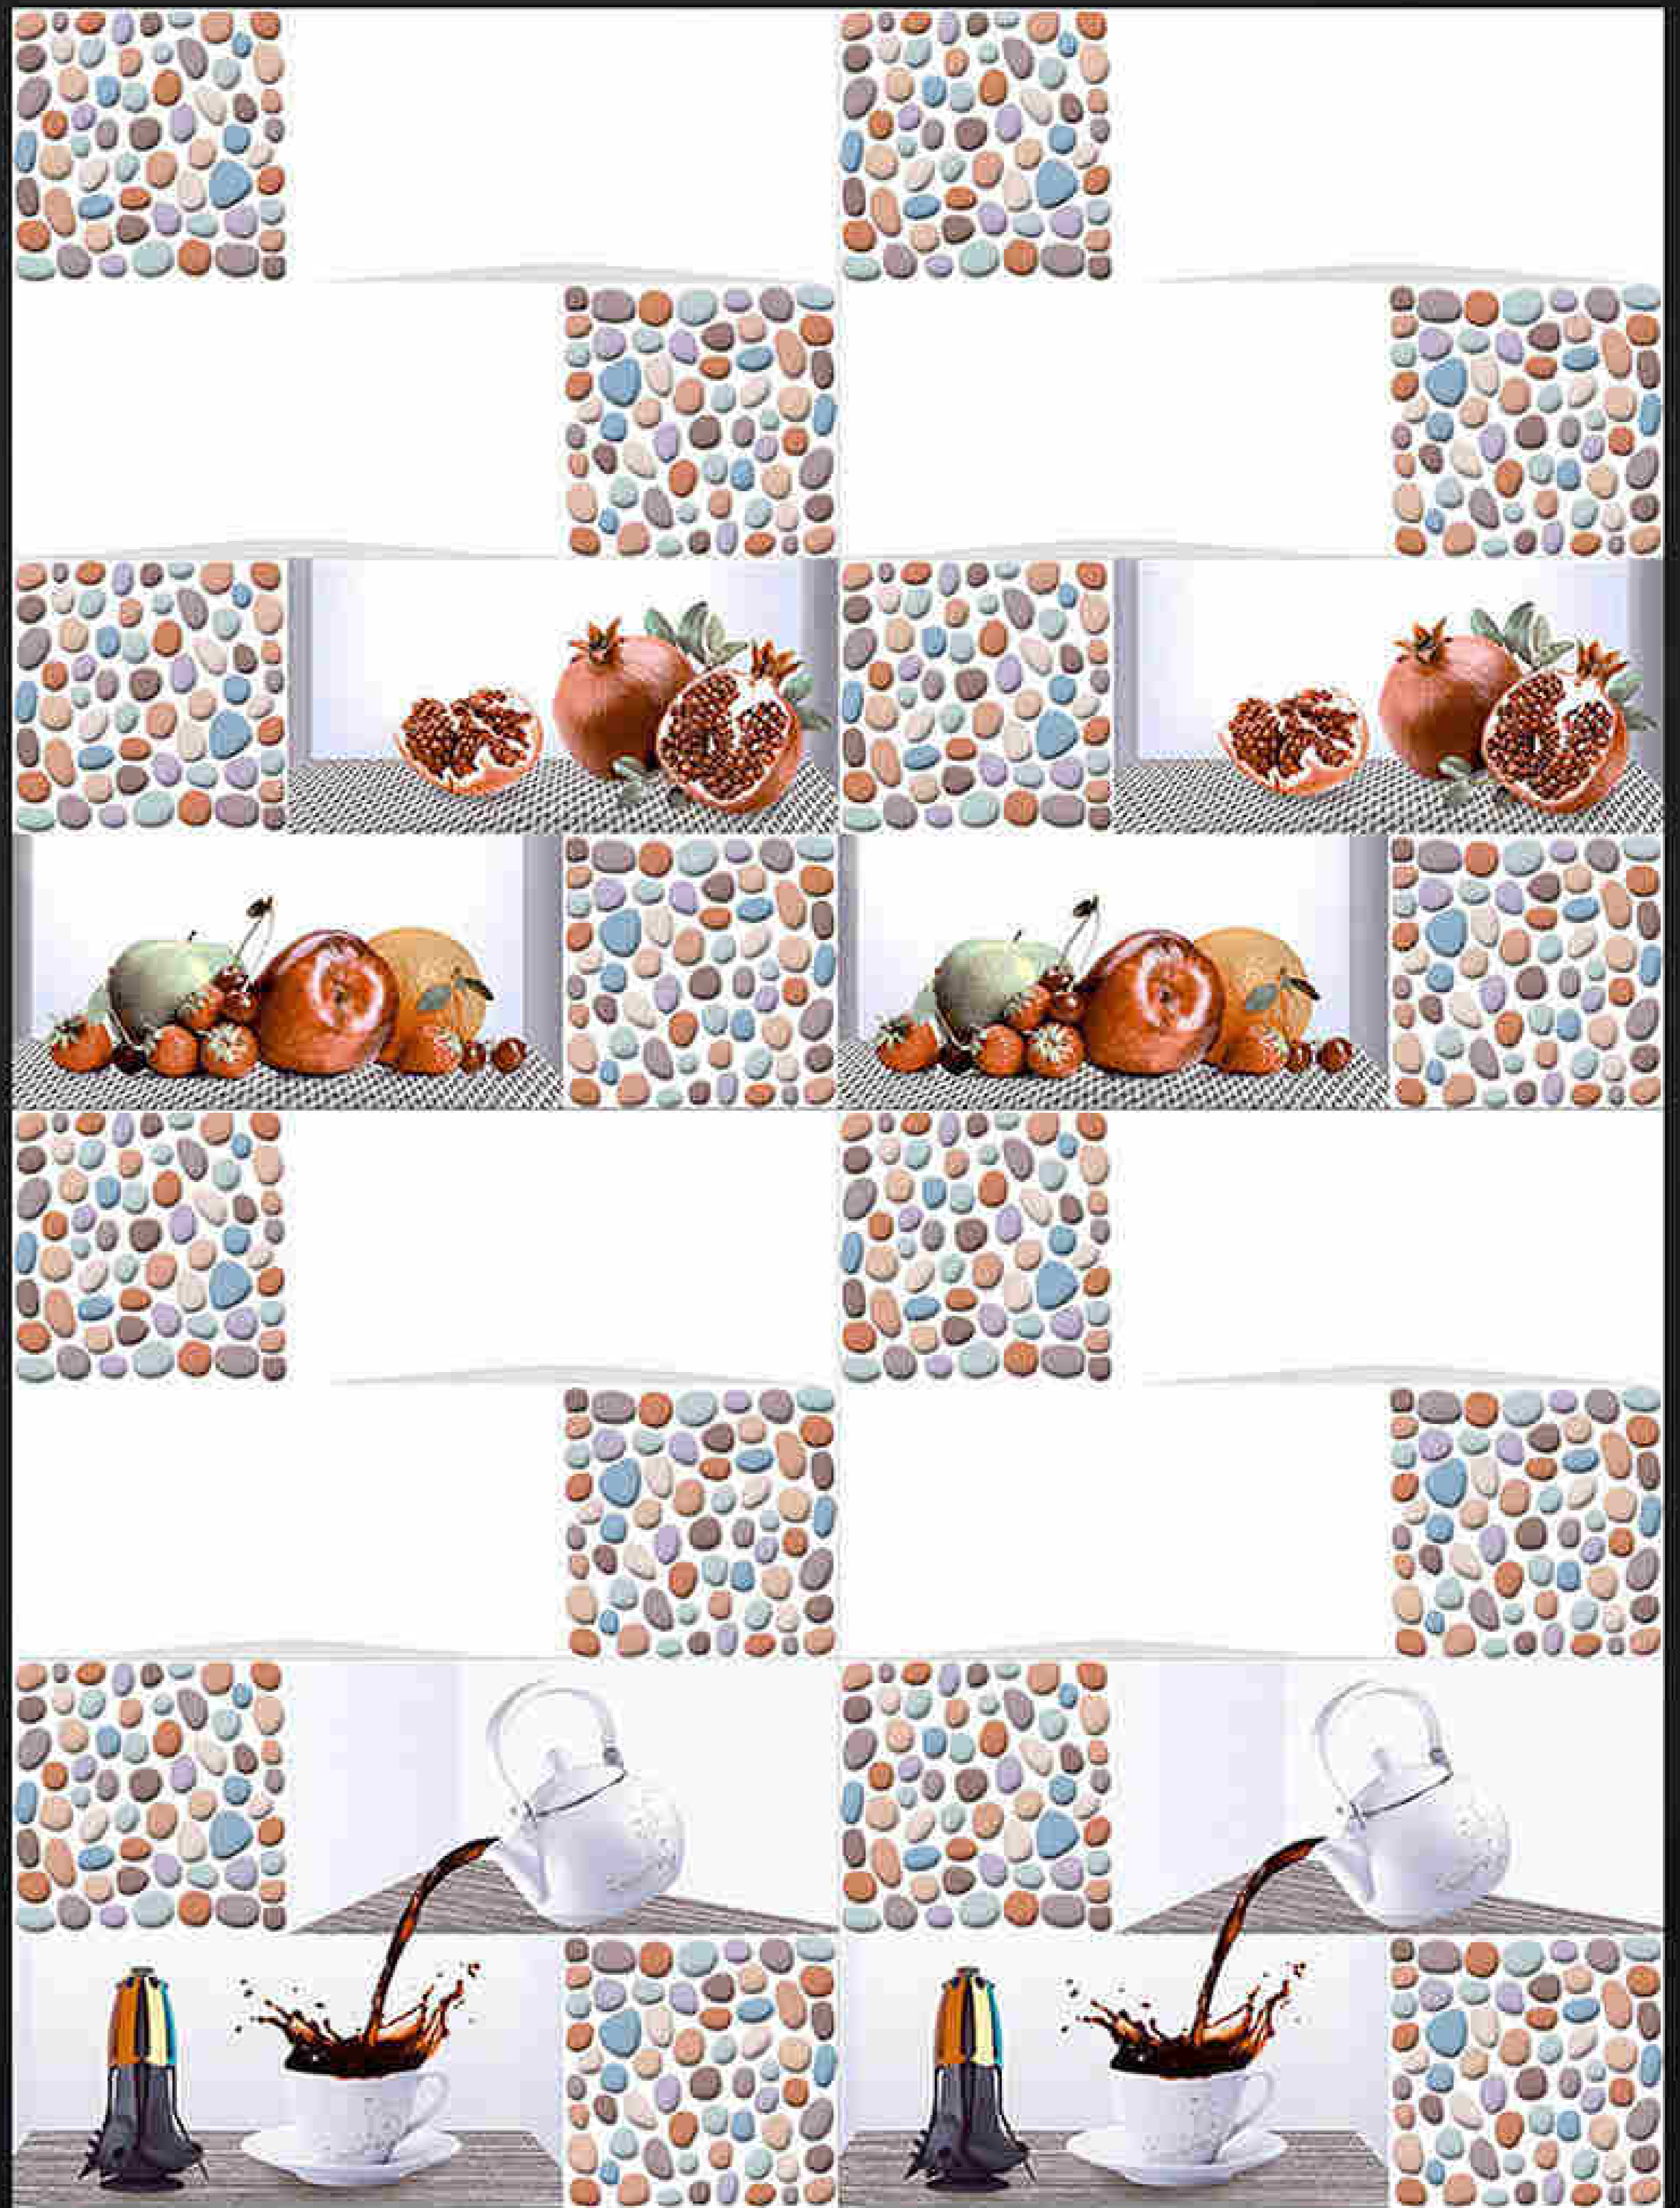

300x450mm
DIGITAL WALL TILES

KITCHEN SERIES

LUXURIOUS
Collection

HC
HARISUN
CERAMIC

LT

HL1

HL2

7008