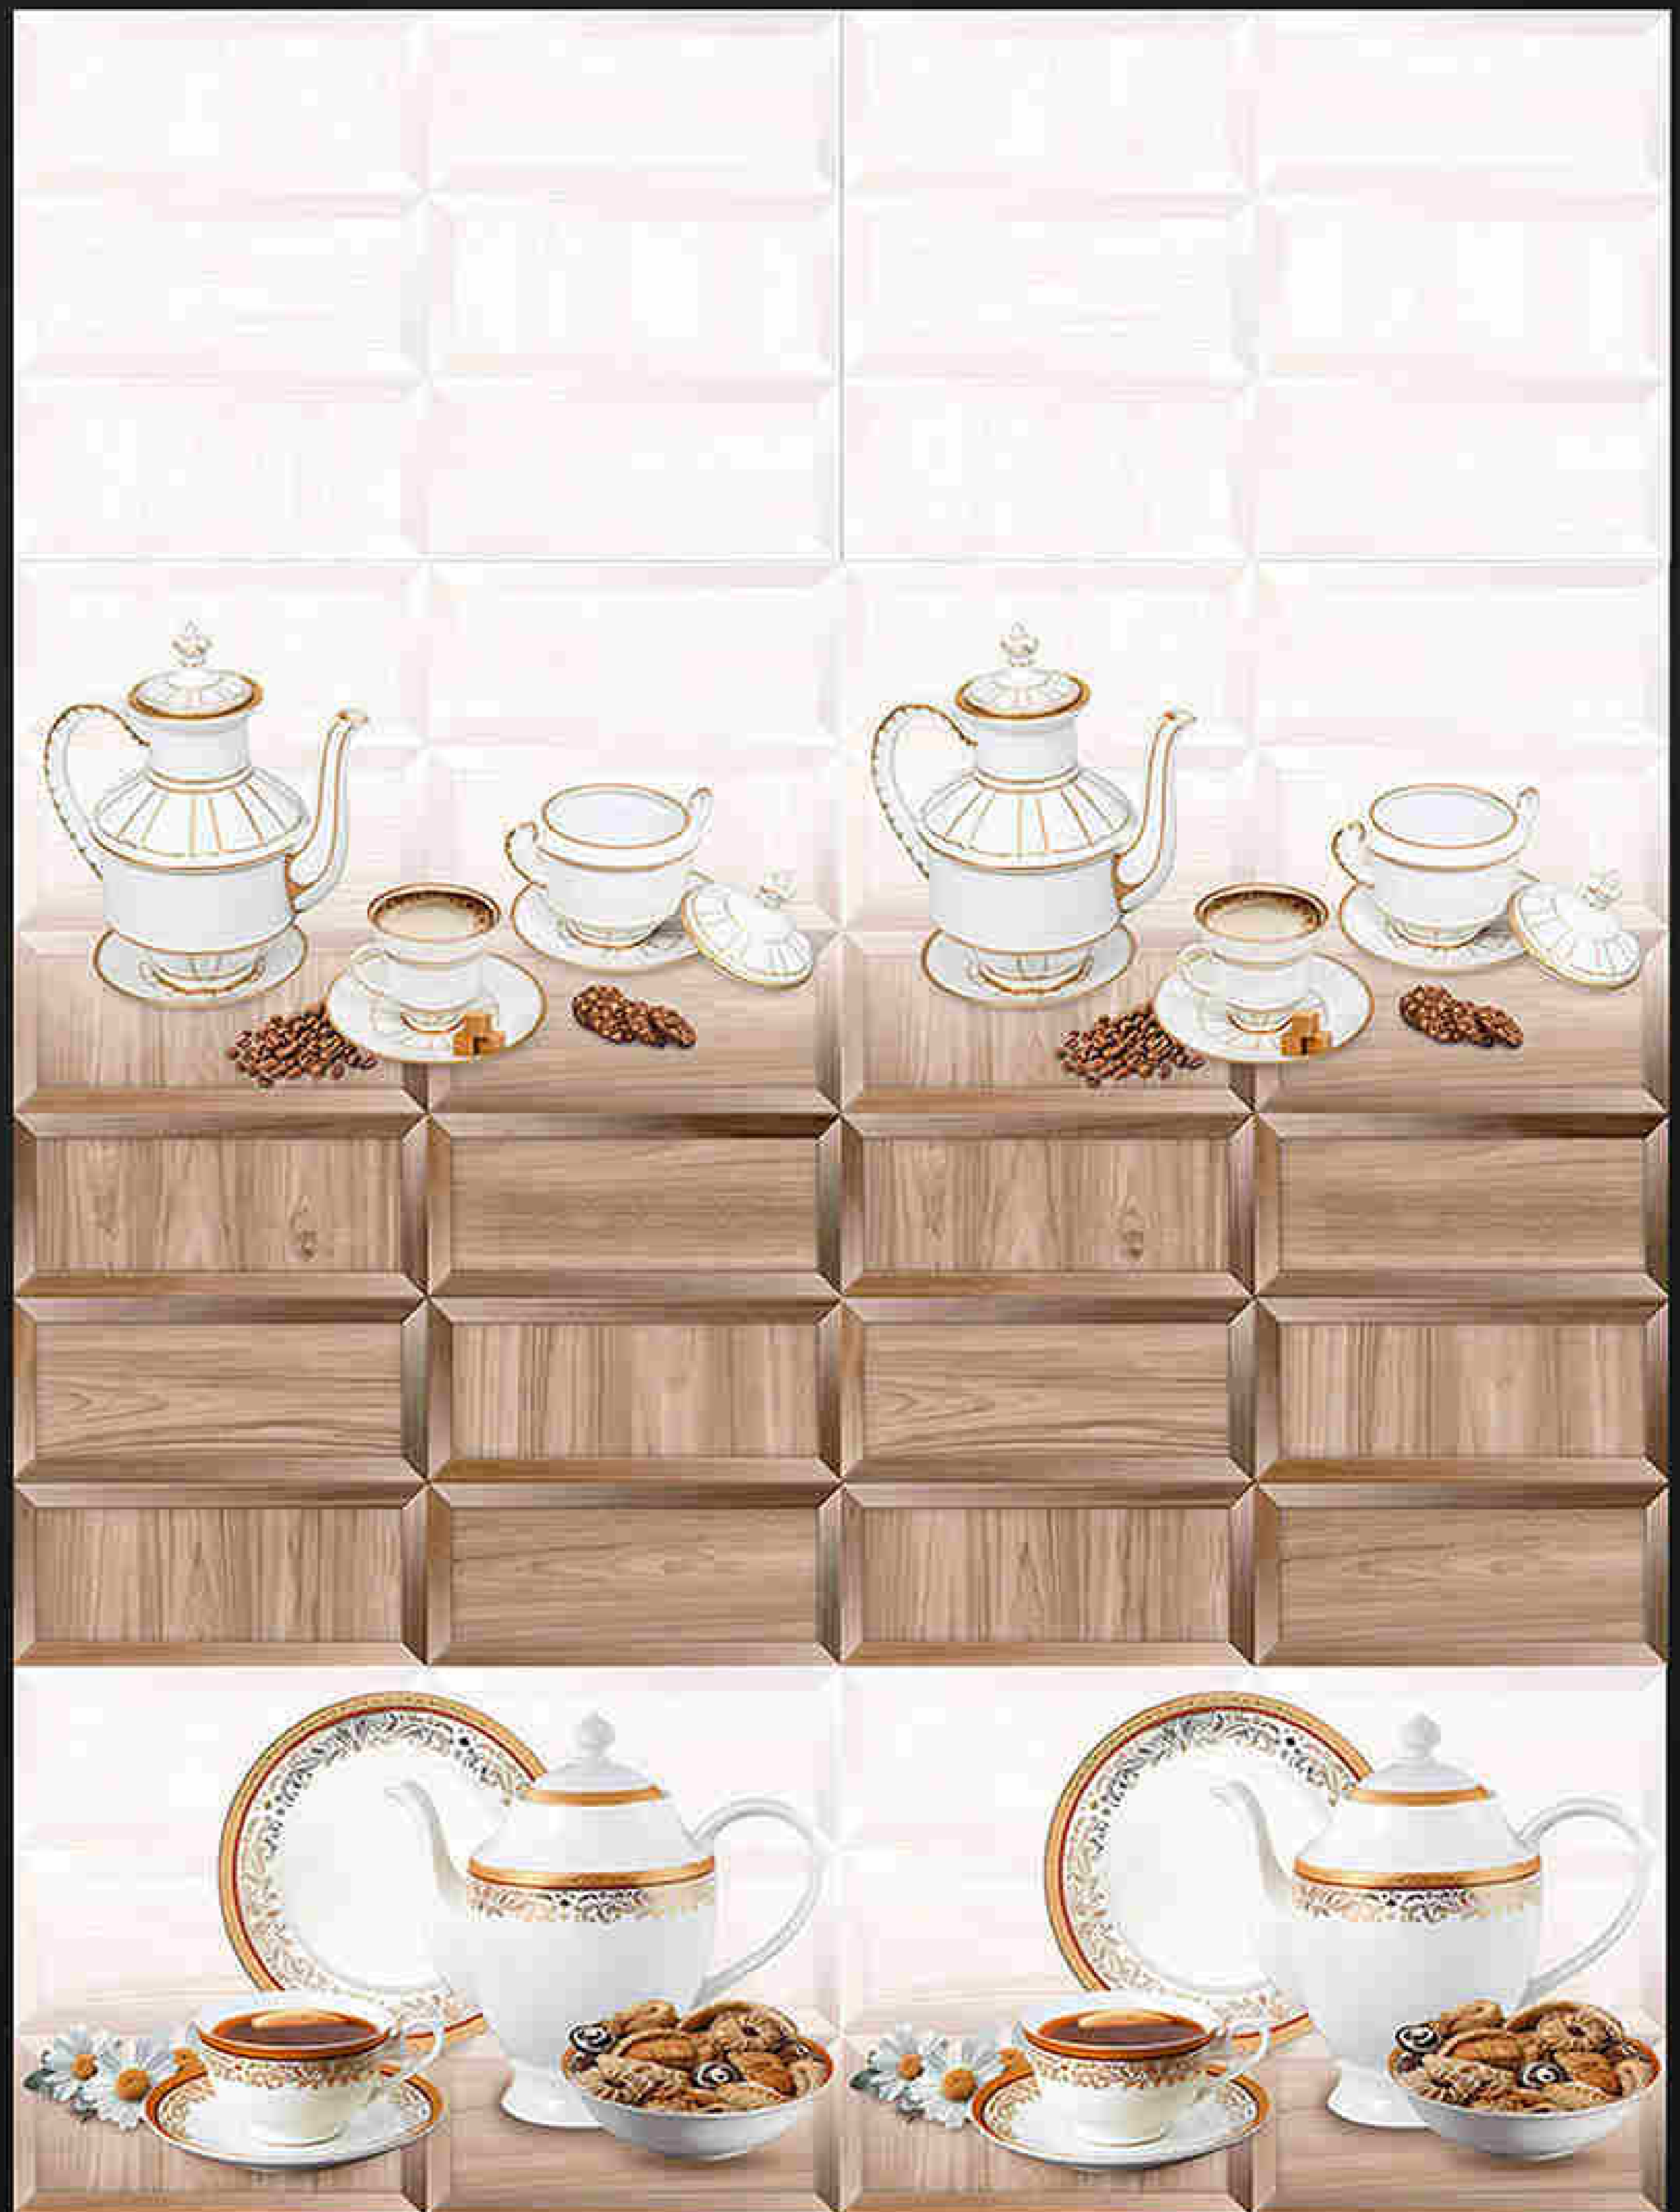

300x450mm
DIGITAL WALL TILES

KITCHEN SERIES

LUXURIOUS
Collection

HC
HARISUN
CERAMIC

LT

HL1

HL2

DK