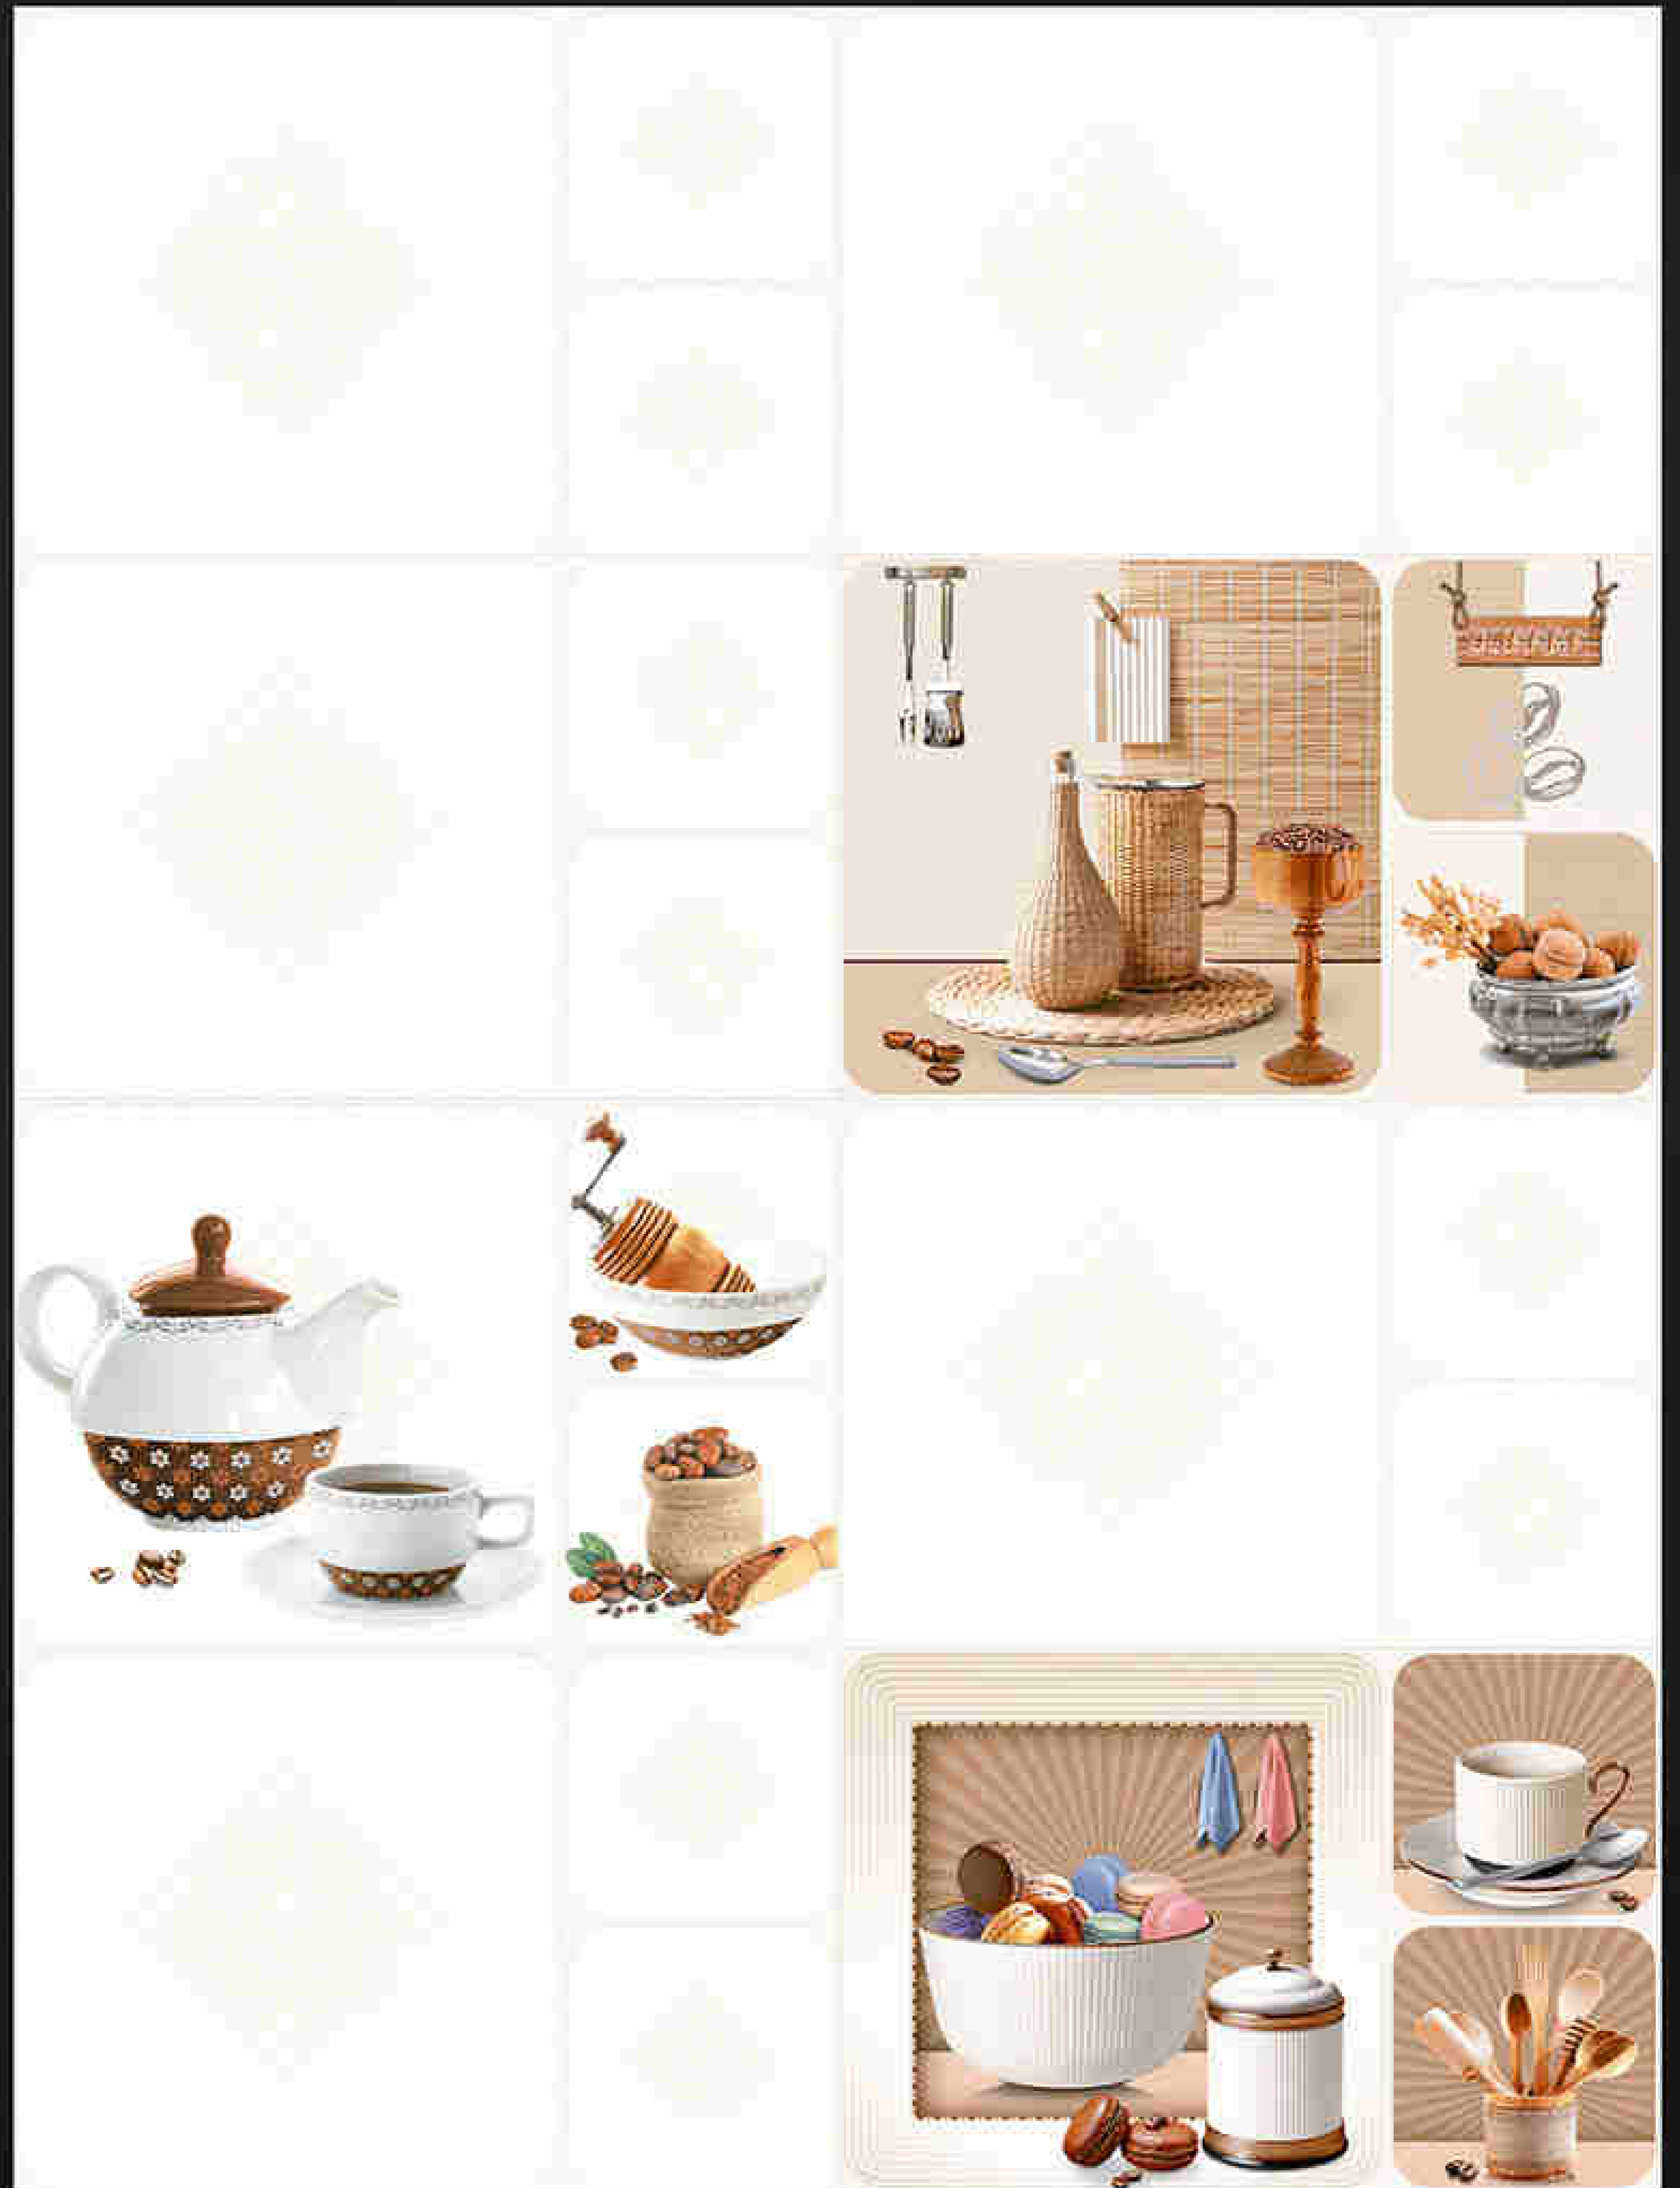

300x450mm
DIGITAL WALL TILES

KITCHEN SERIES

LUXURIOUS
Collection

HC
HARISUN
CERAMIC

LT

HL1

HL2

7066