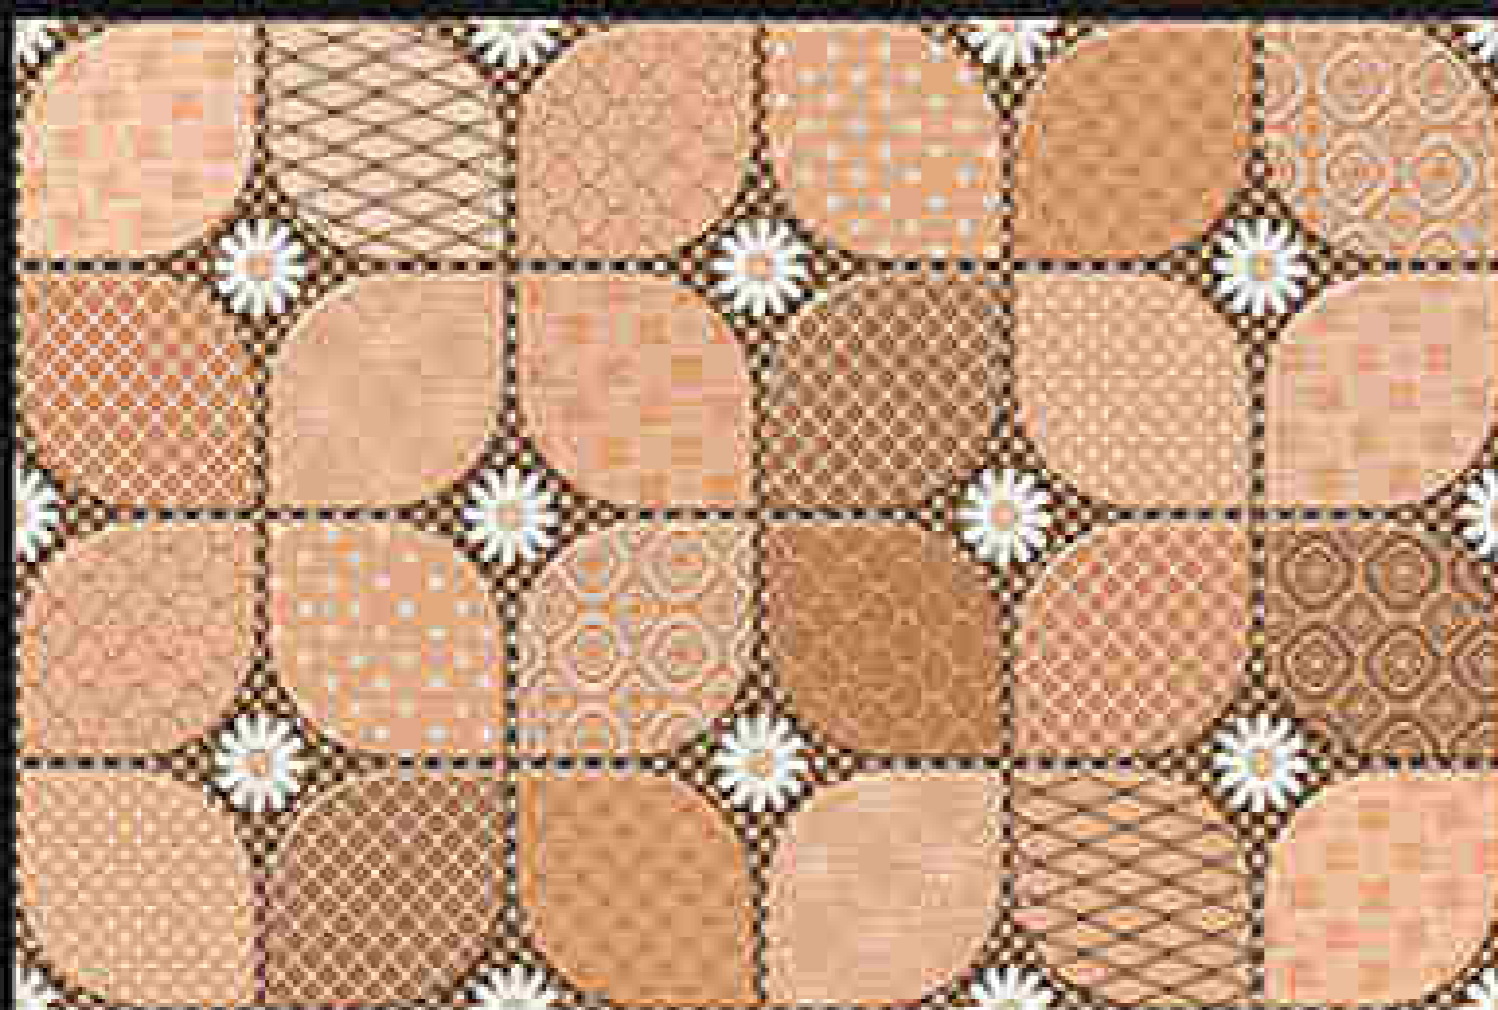

300x450mm
DIGITAL WALL TILES

KITCHEN SERIES

LUXURIOUS
Collection

HC
HARISUN
CERAMIC

LT

HL1

DK

7009

water proof

030
061
8180