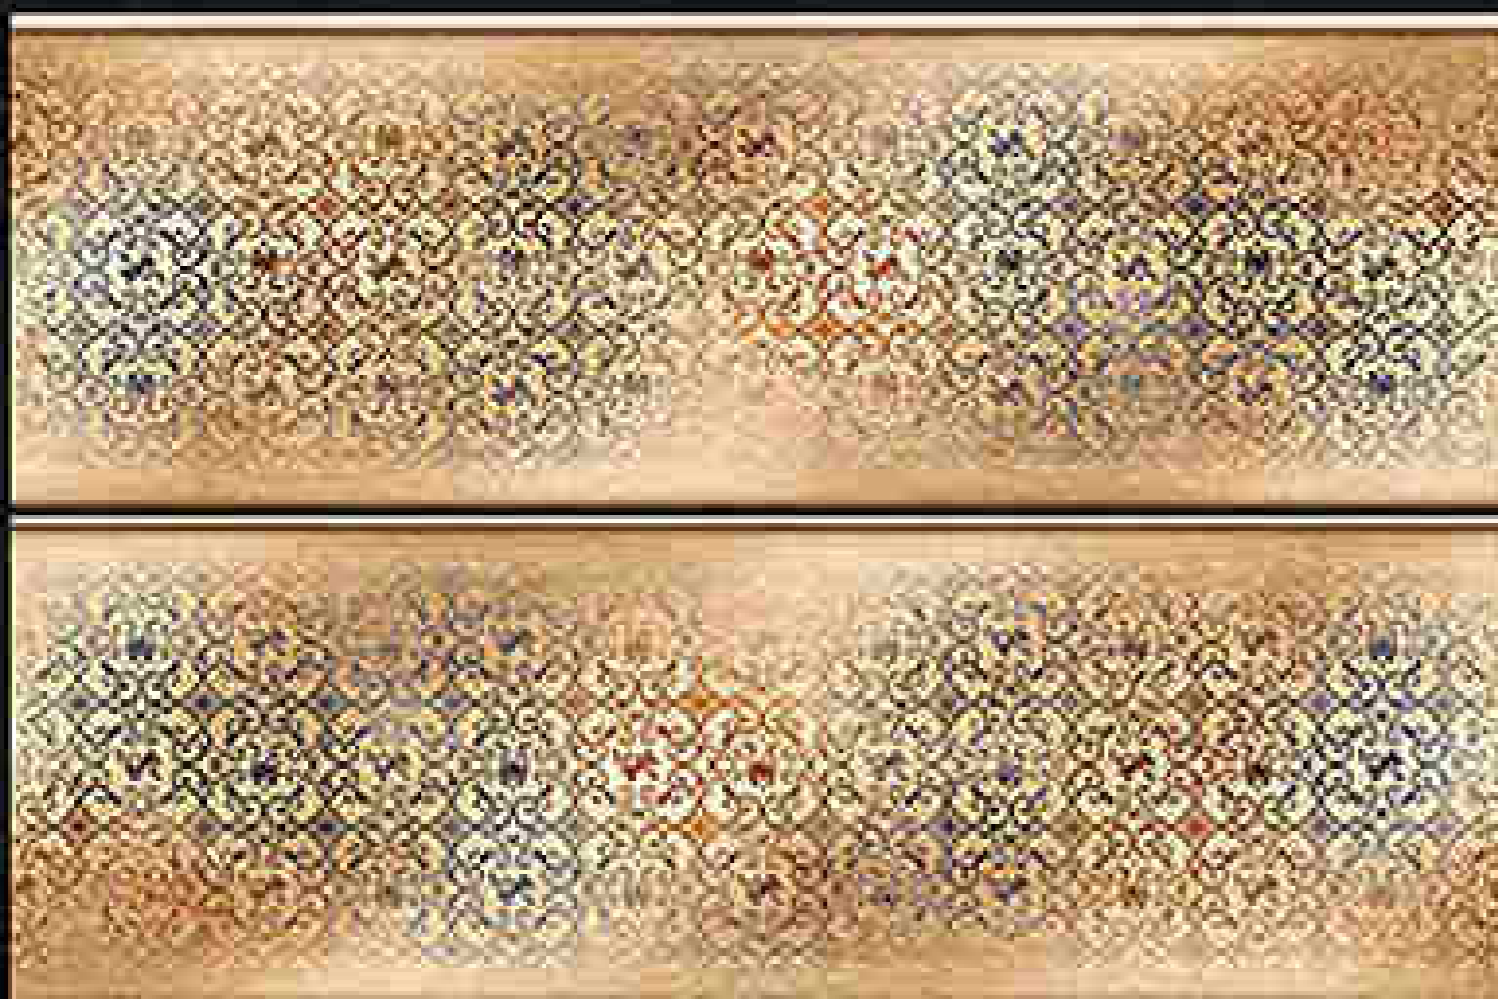

HC
HARISUN
CERAMIC

LT

HL1

DK

7005

water proof

300x450mm
DIGITAL WALL TILES

KITCHEN SERIES