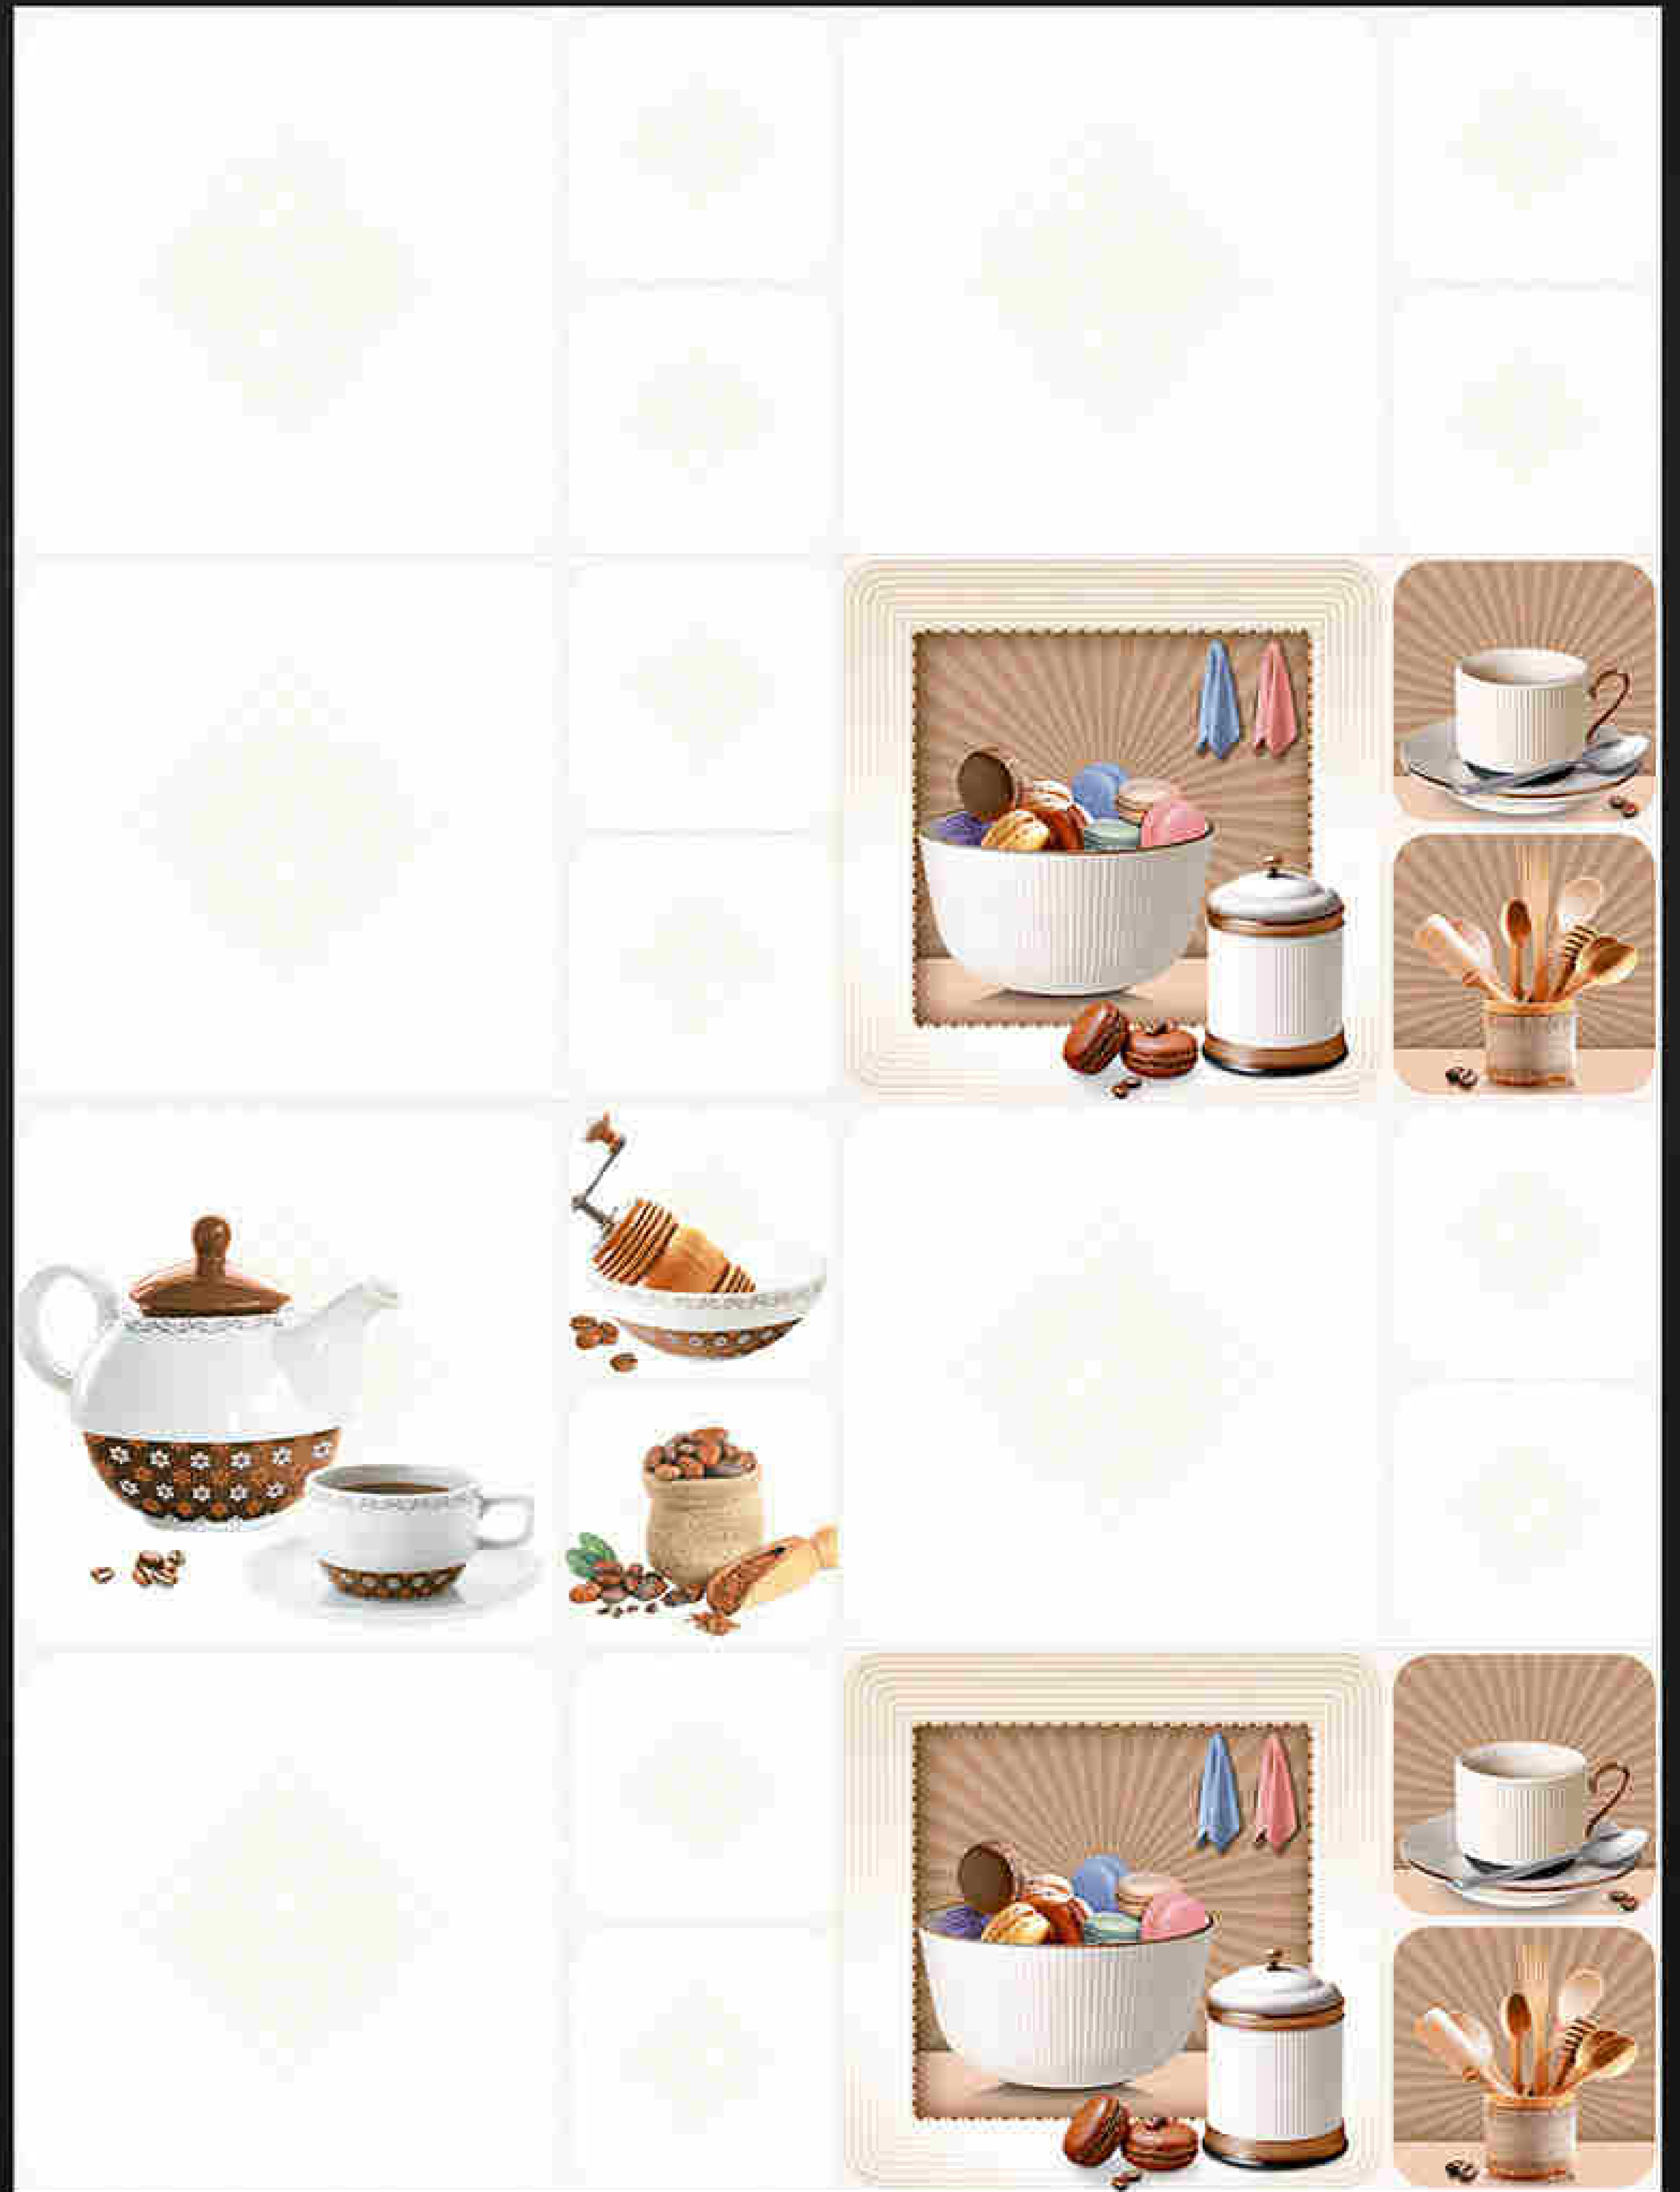

water proof