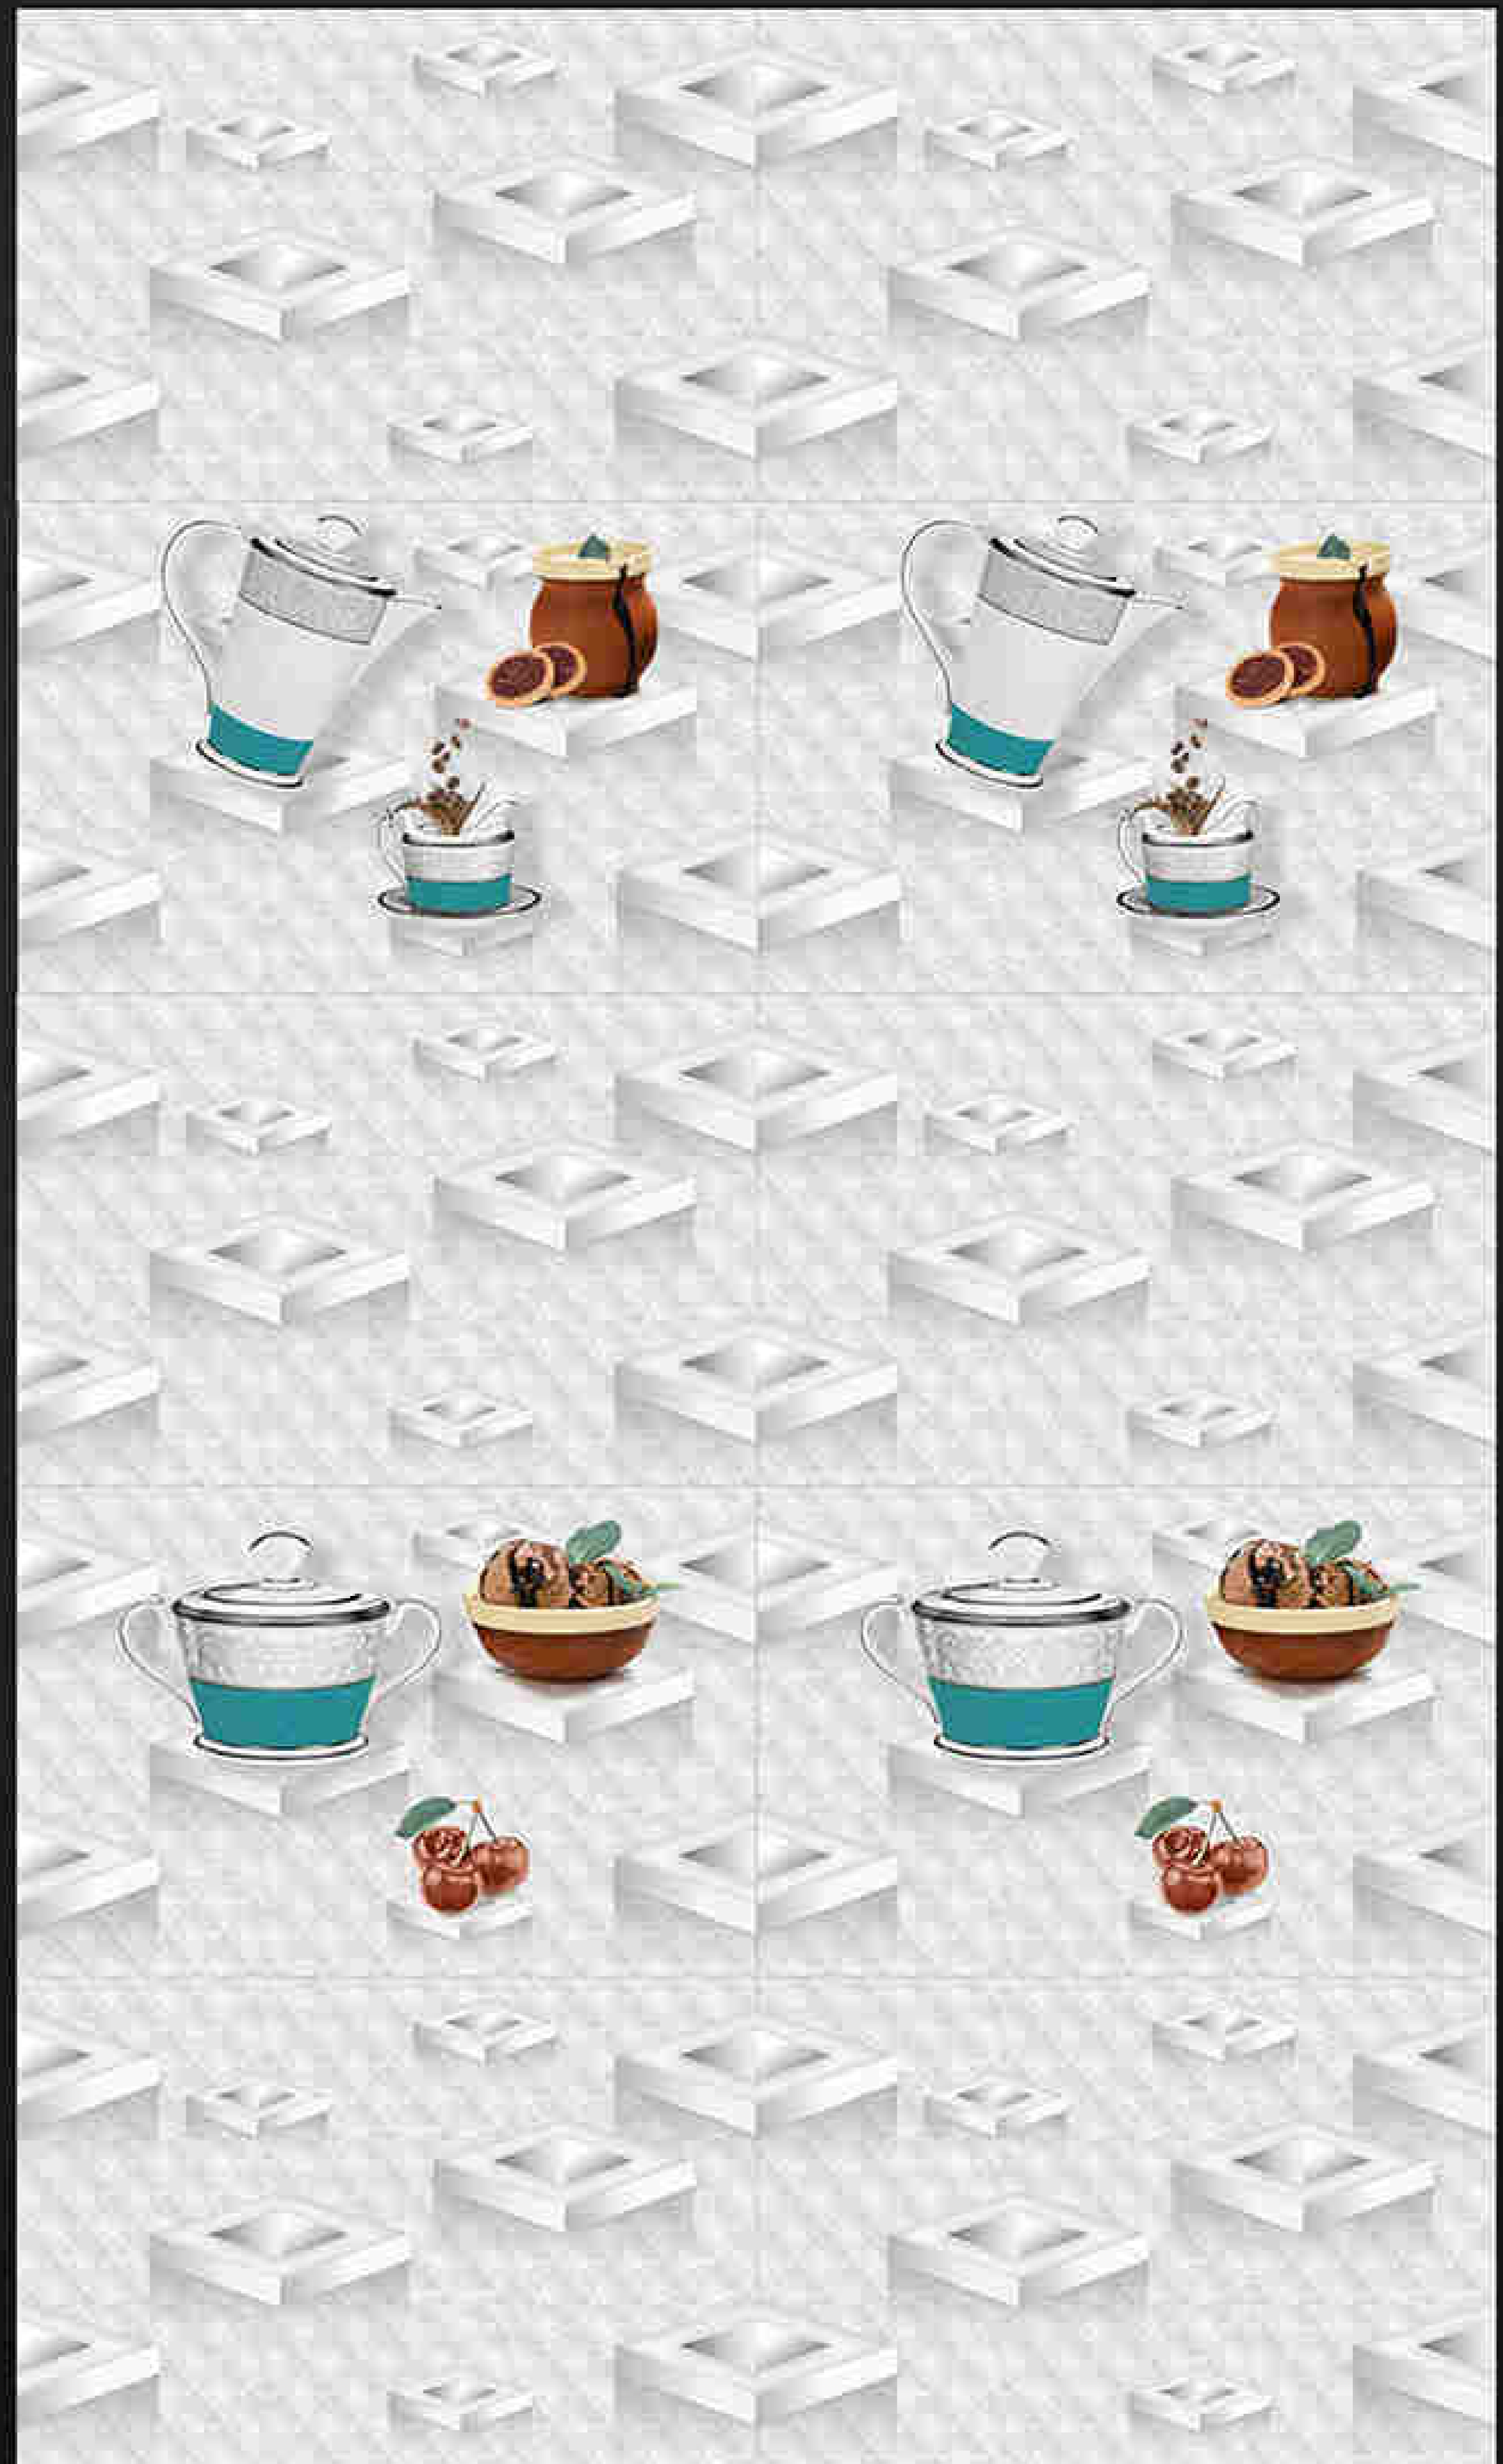

300x450mm
DIGITAL WALL TILES

KITCHEN SERIES

LUXURIOUS
Collection

HC
HARISUN
CERAMIC

LT

HL1

HL2

7048