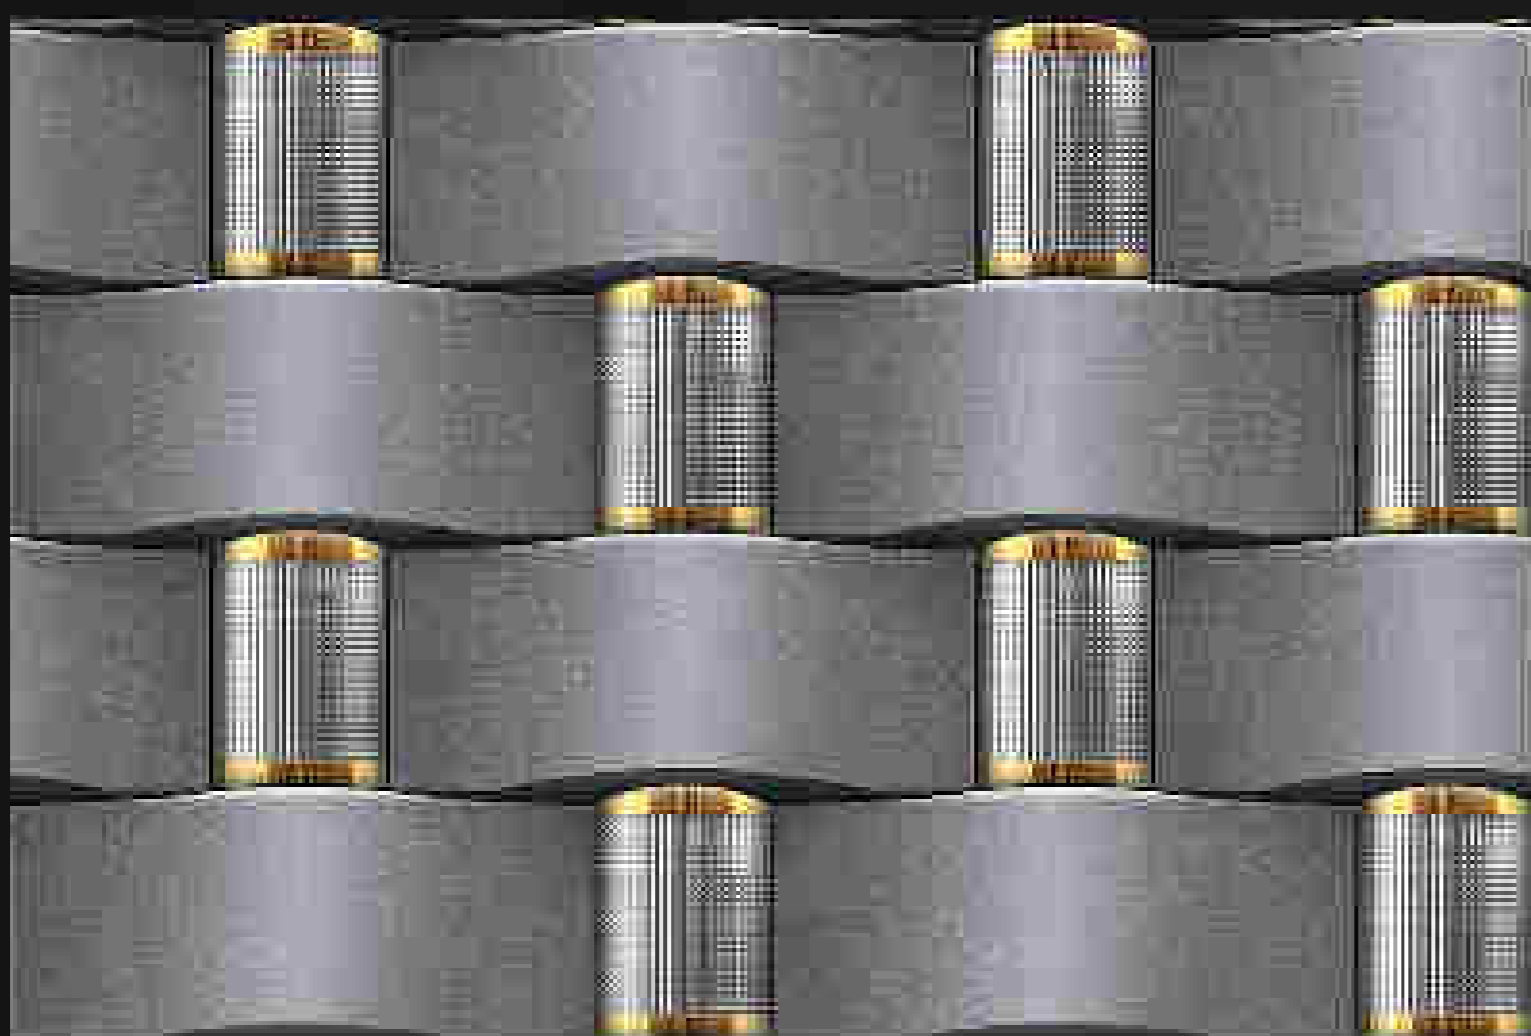

water proof

300x450mm
DIGITAL WALL TILES

KITCHEN SERIES

LUXURIOUS
Collection

HC
HARISUN
CERAMIC

LT

HL2

DK