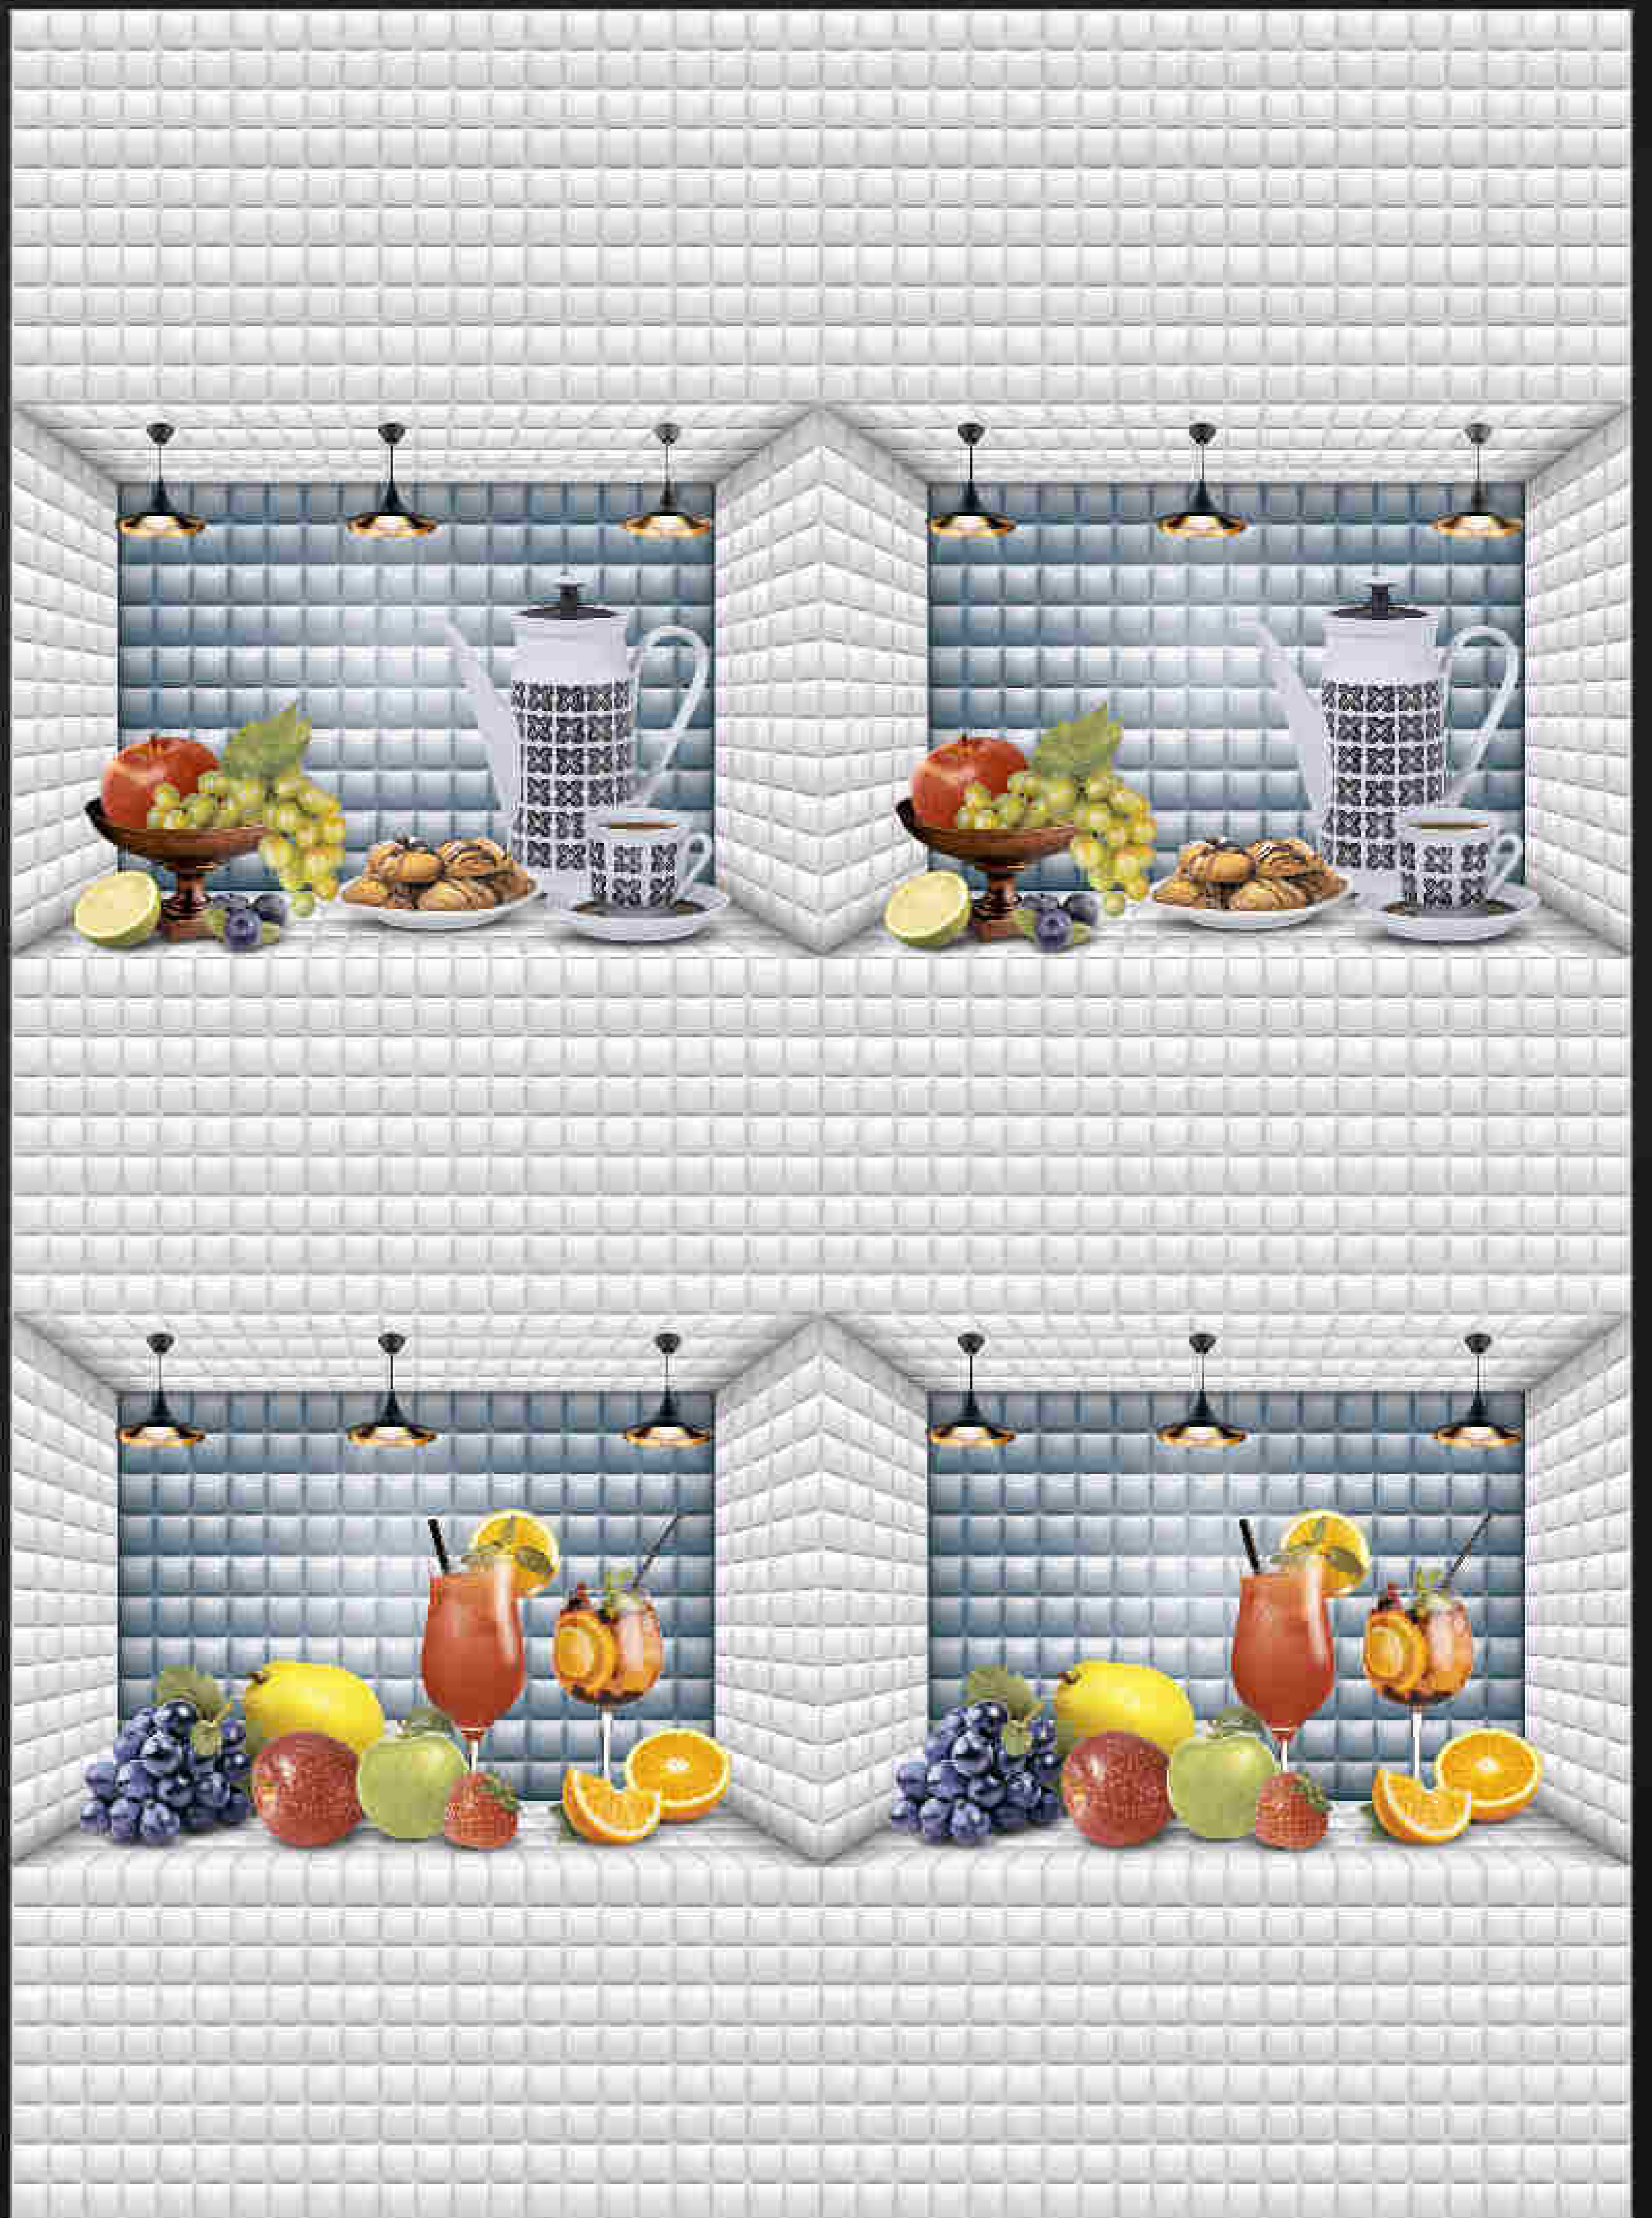

LUXURIOUS
Collection

HC
HARISUN
CERAMIC

LT

HL1

HL2

7055

Matching Floor Available 300 x 300 mm

water proof