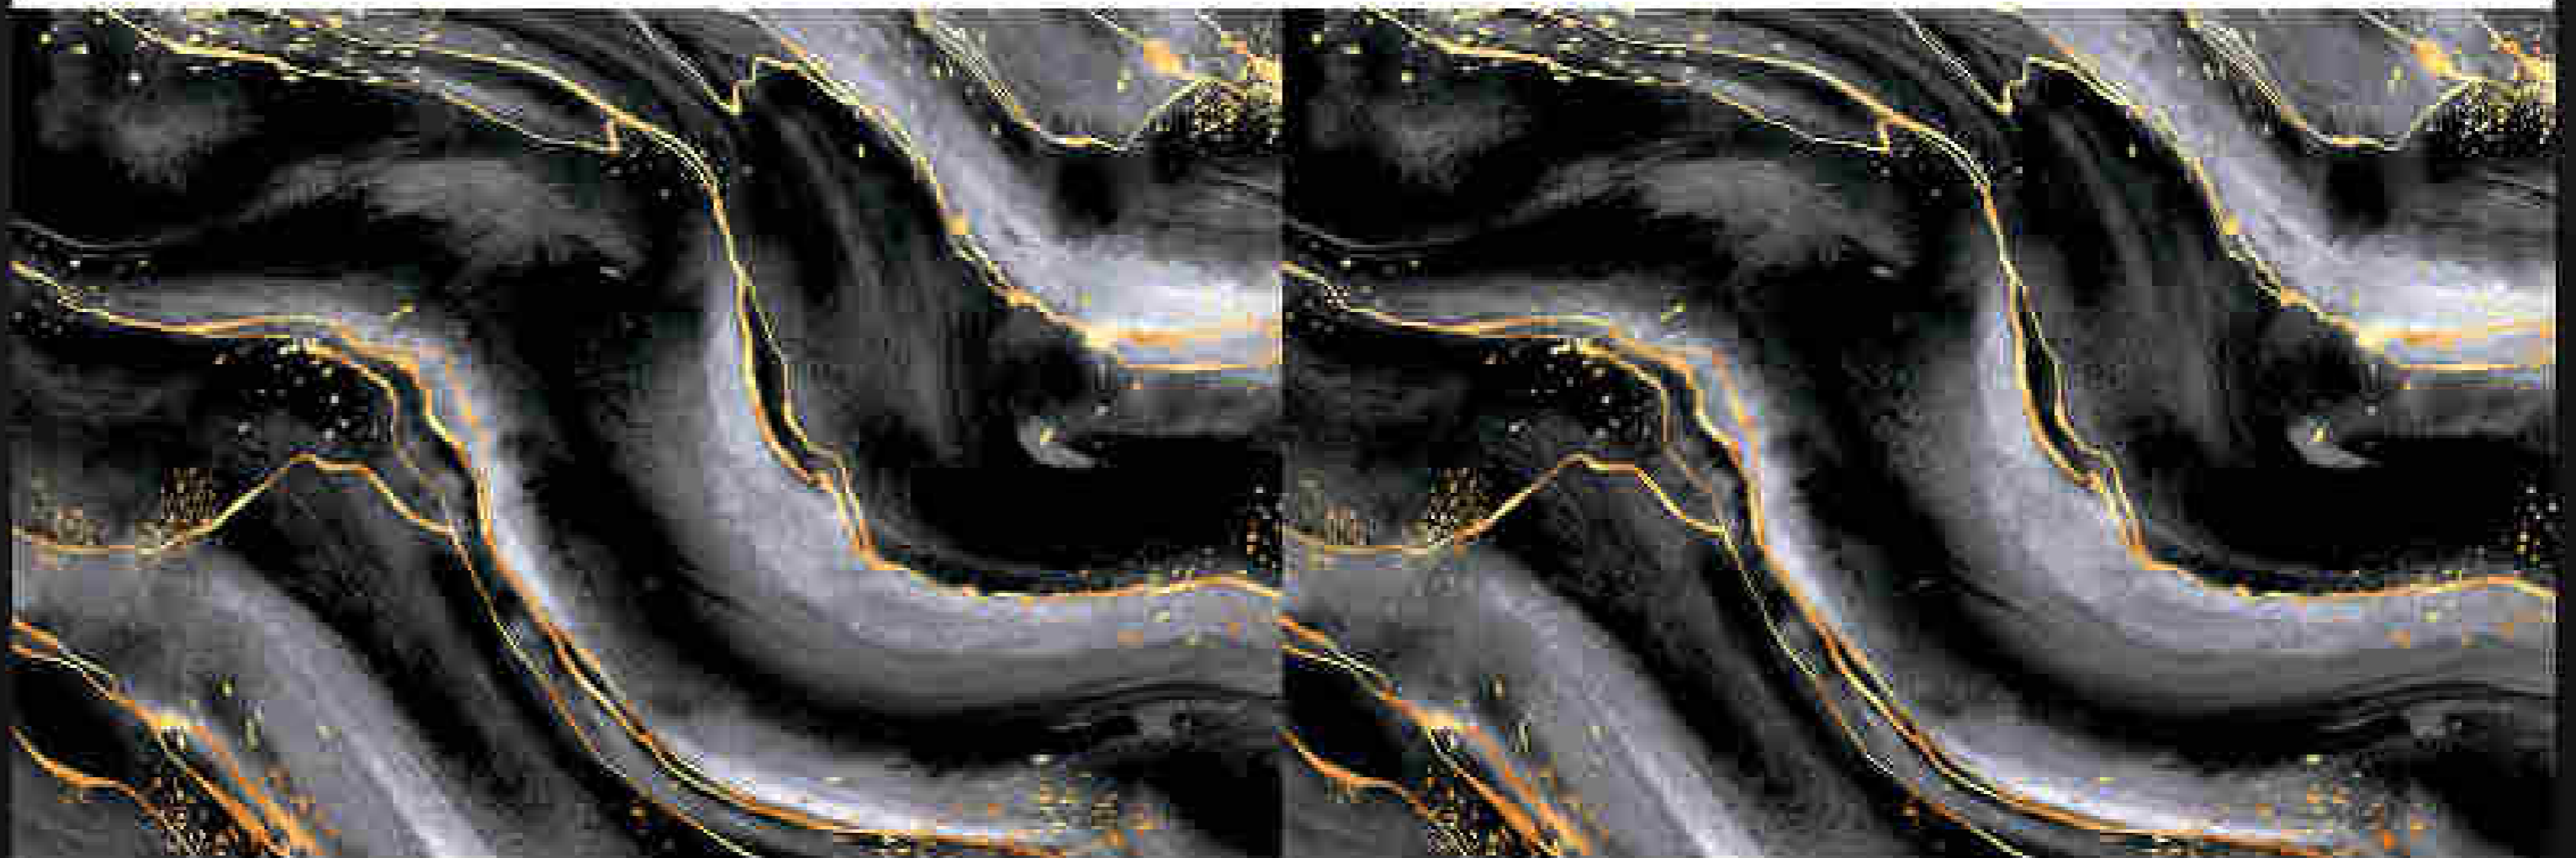

300x450mm
DIGITAL WALL TILES

KITCHEN SERIES

LUXURIOUS
Collection

HE
HARISUN
CERAMIC

LT

HL_3

HL_4

HL_5

5393

Matching Floor Available 300 x 300 mm

water proof