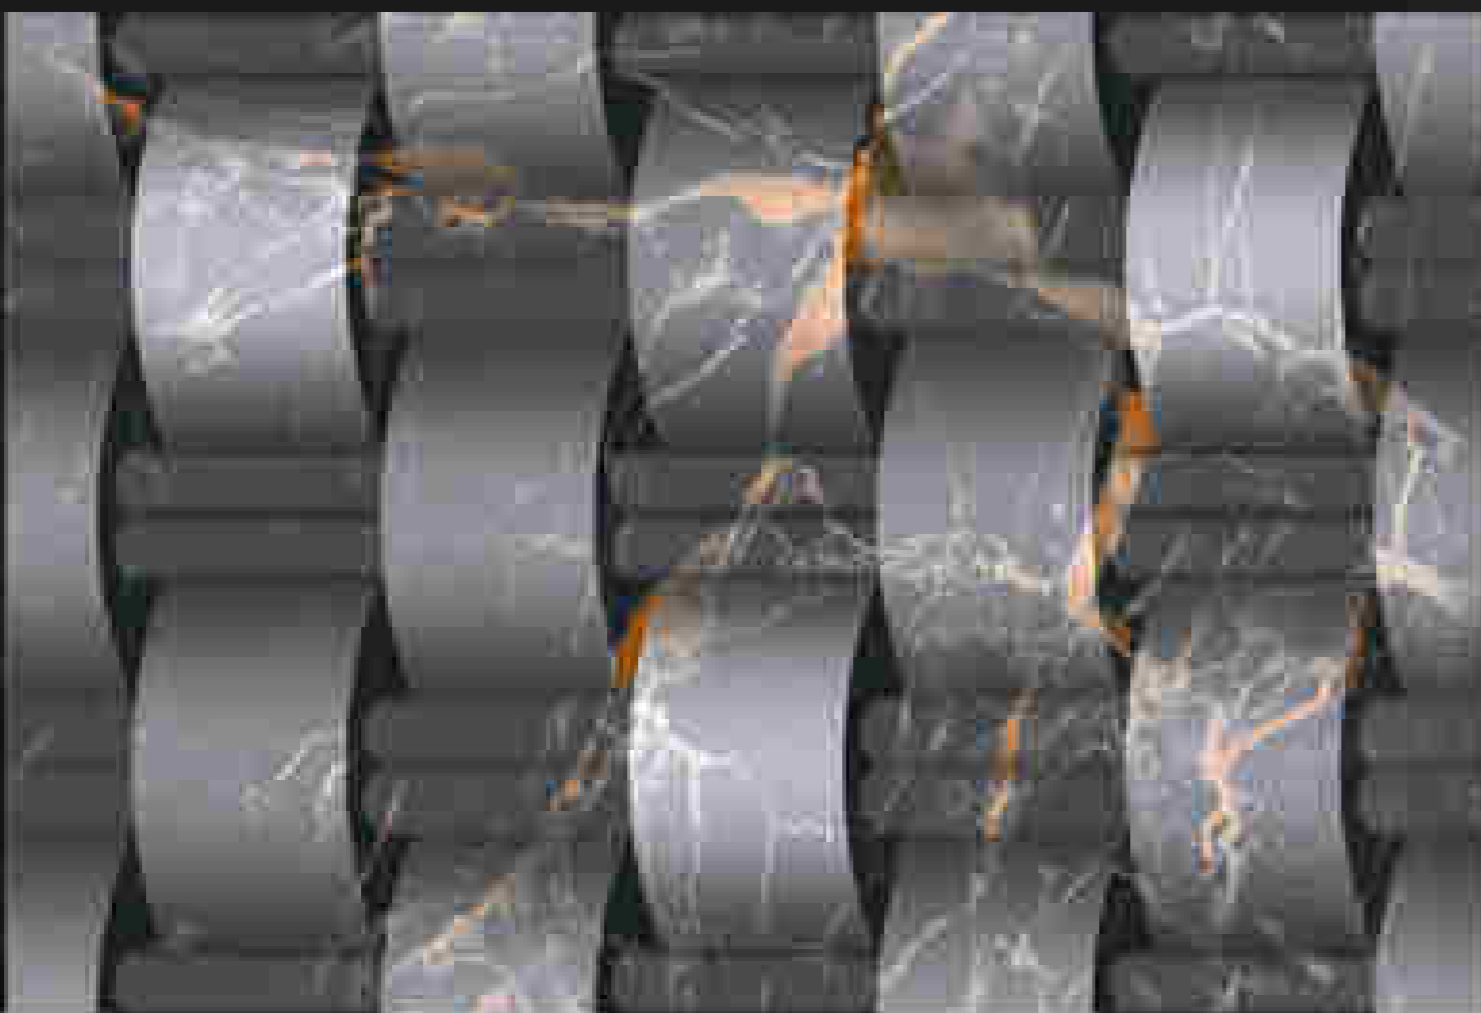

HC
HARISUN
CERAMIC

LT

HL1

DK

7073

water proof

Matching Floor Available 300 x 300 mm

300x450mm
DIGITAL WALL TILES