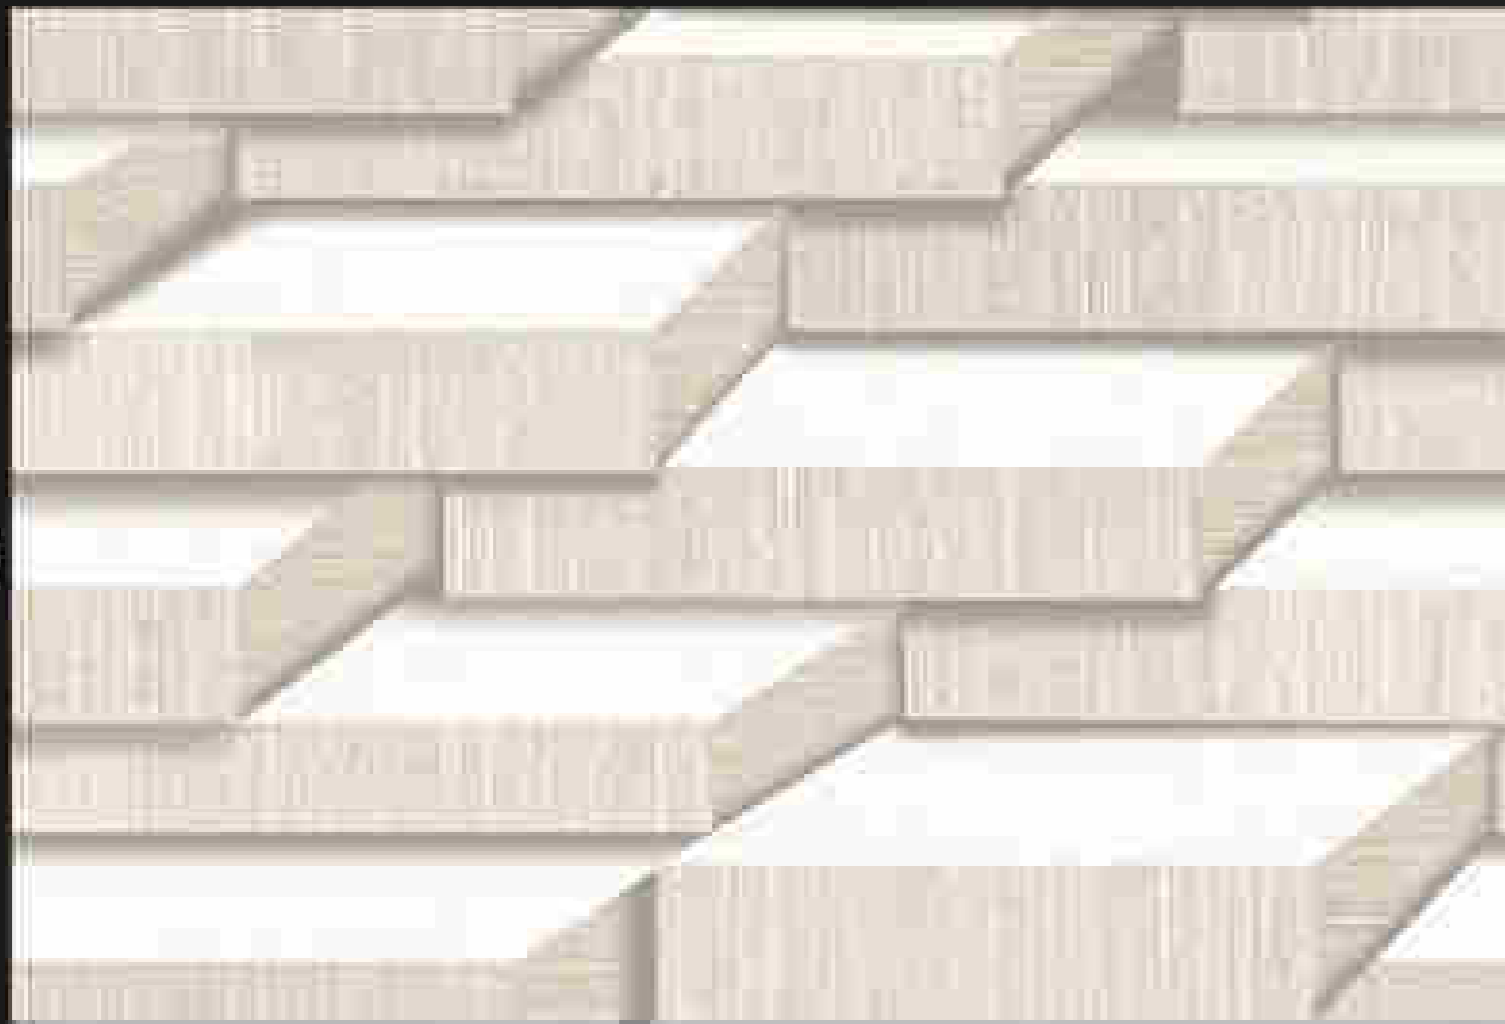

7071

Matching Floor Available 300 x 300 mm

water proof

300x450mm
DIGITAL WALL TILES

KITCHEN SERIES

LUXURIOUS
Collection

HC
HARISUN
CERAMIC

LT