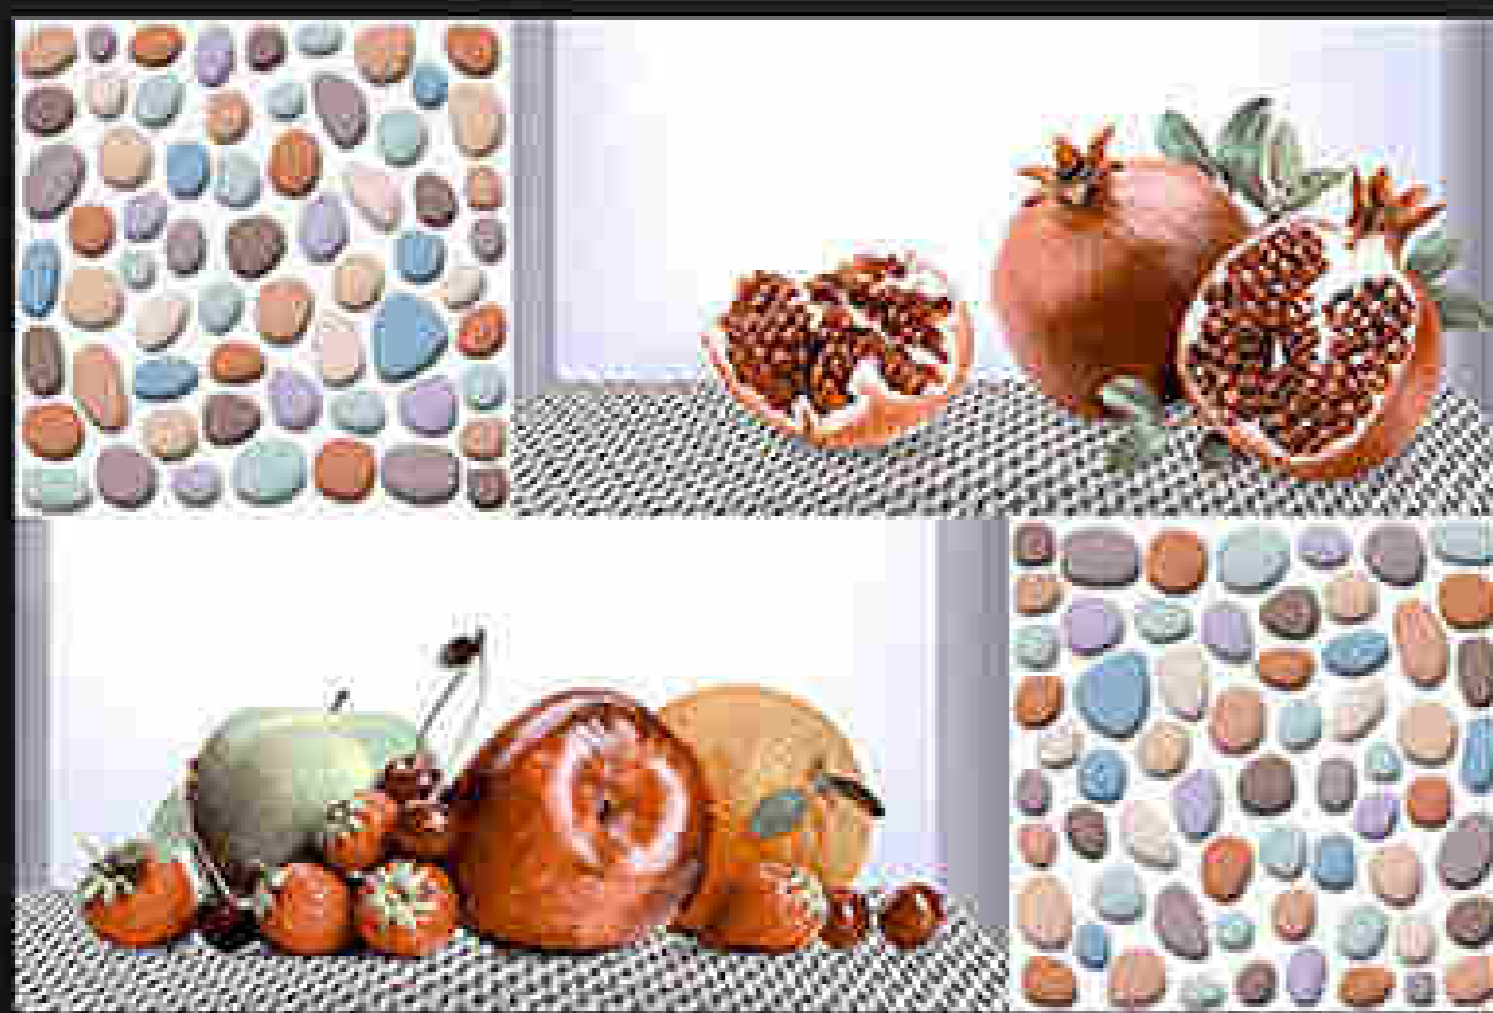

300x450mm
DIGITAL WALL TILES

KITCHEN SERIES

LUXURIOUS
Collection

HC
HARISUN
CERAMIC

LT

HL1

HL2

7008