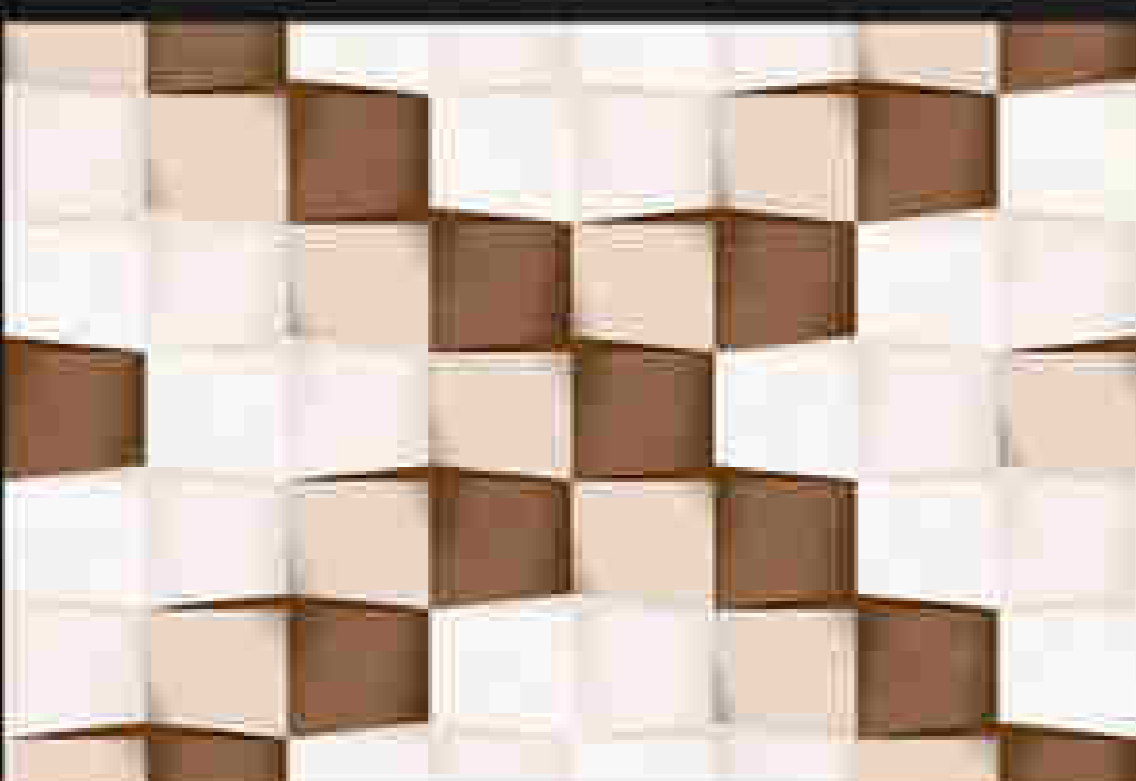

DK

7079

water proof

Matching Floor Available 300 x 300 mm

300x450mm
DIGITAL WALL TILES

GLOSSY SERIES

LUXURIOUS
Collection

HC
HARISUN
C E R A M I C