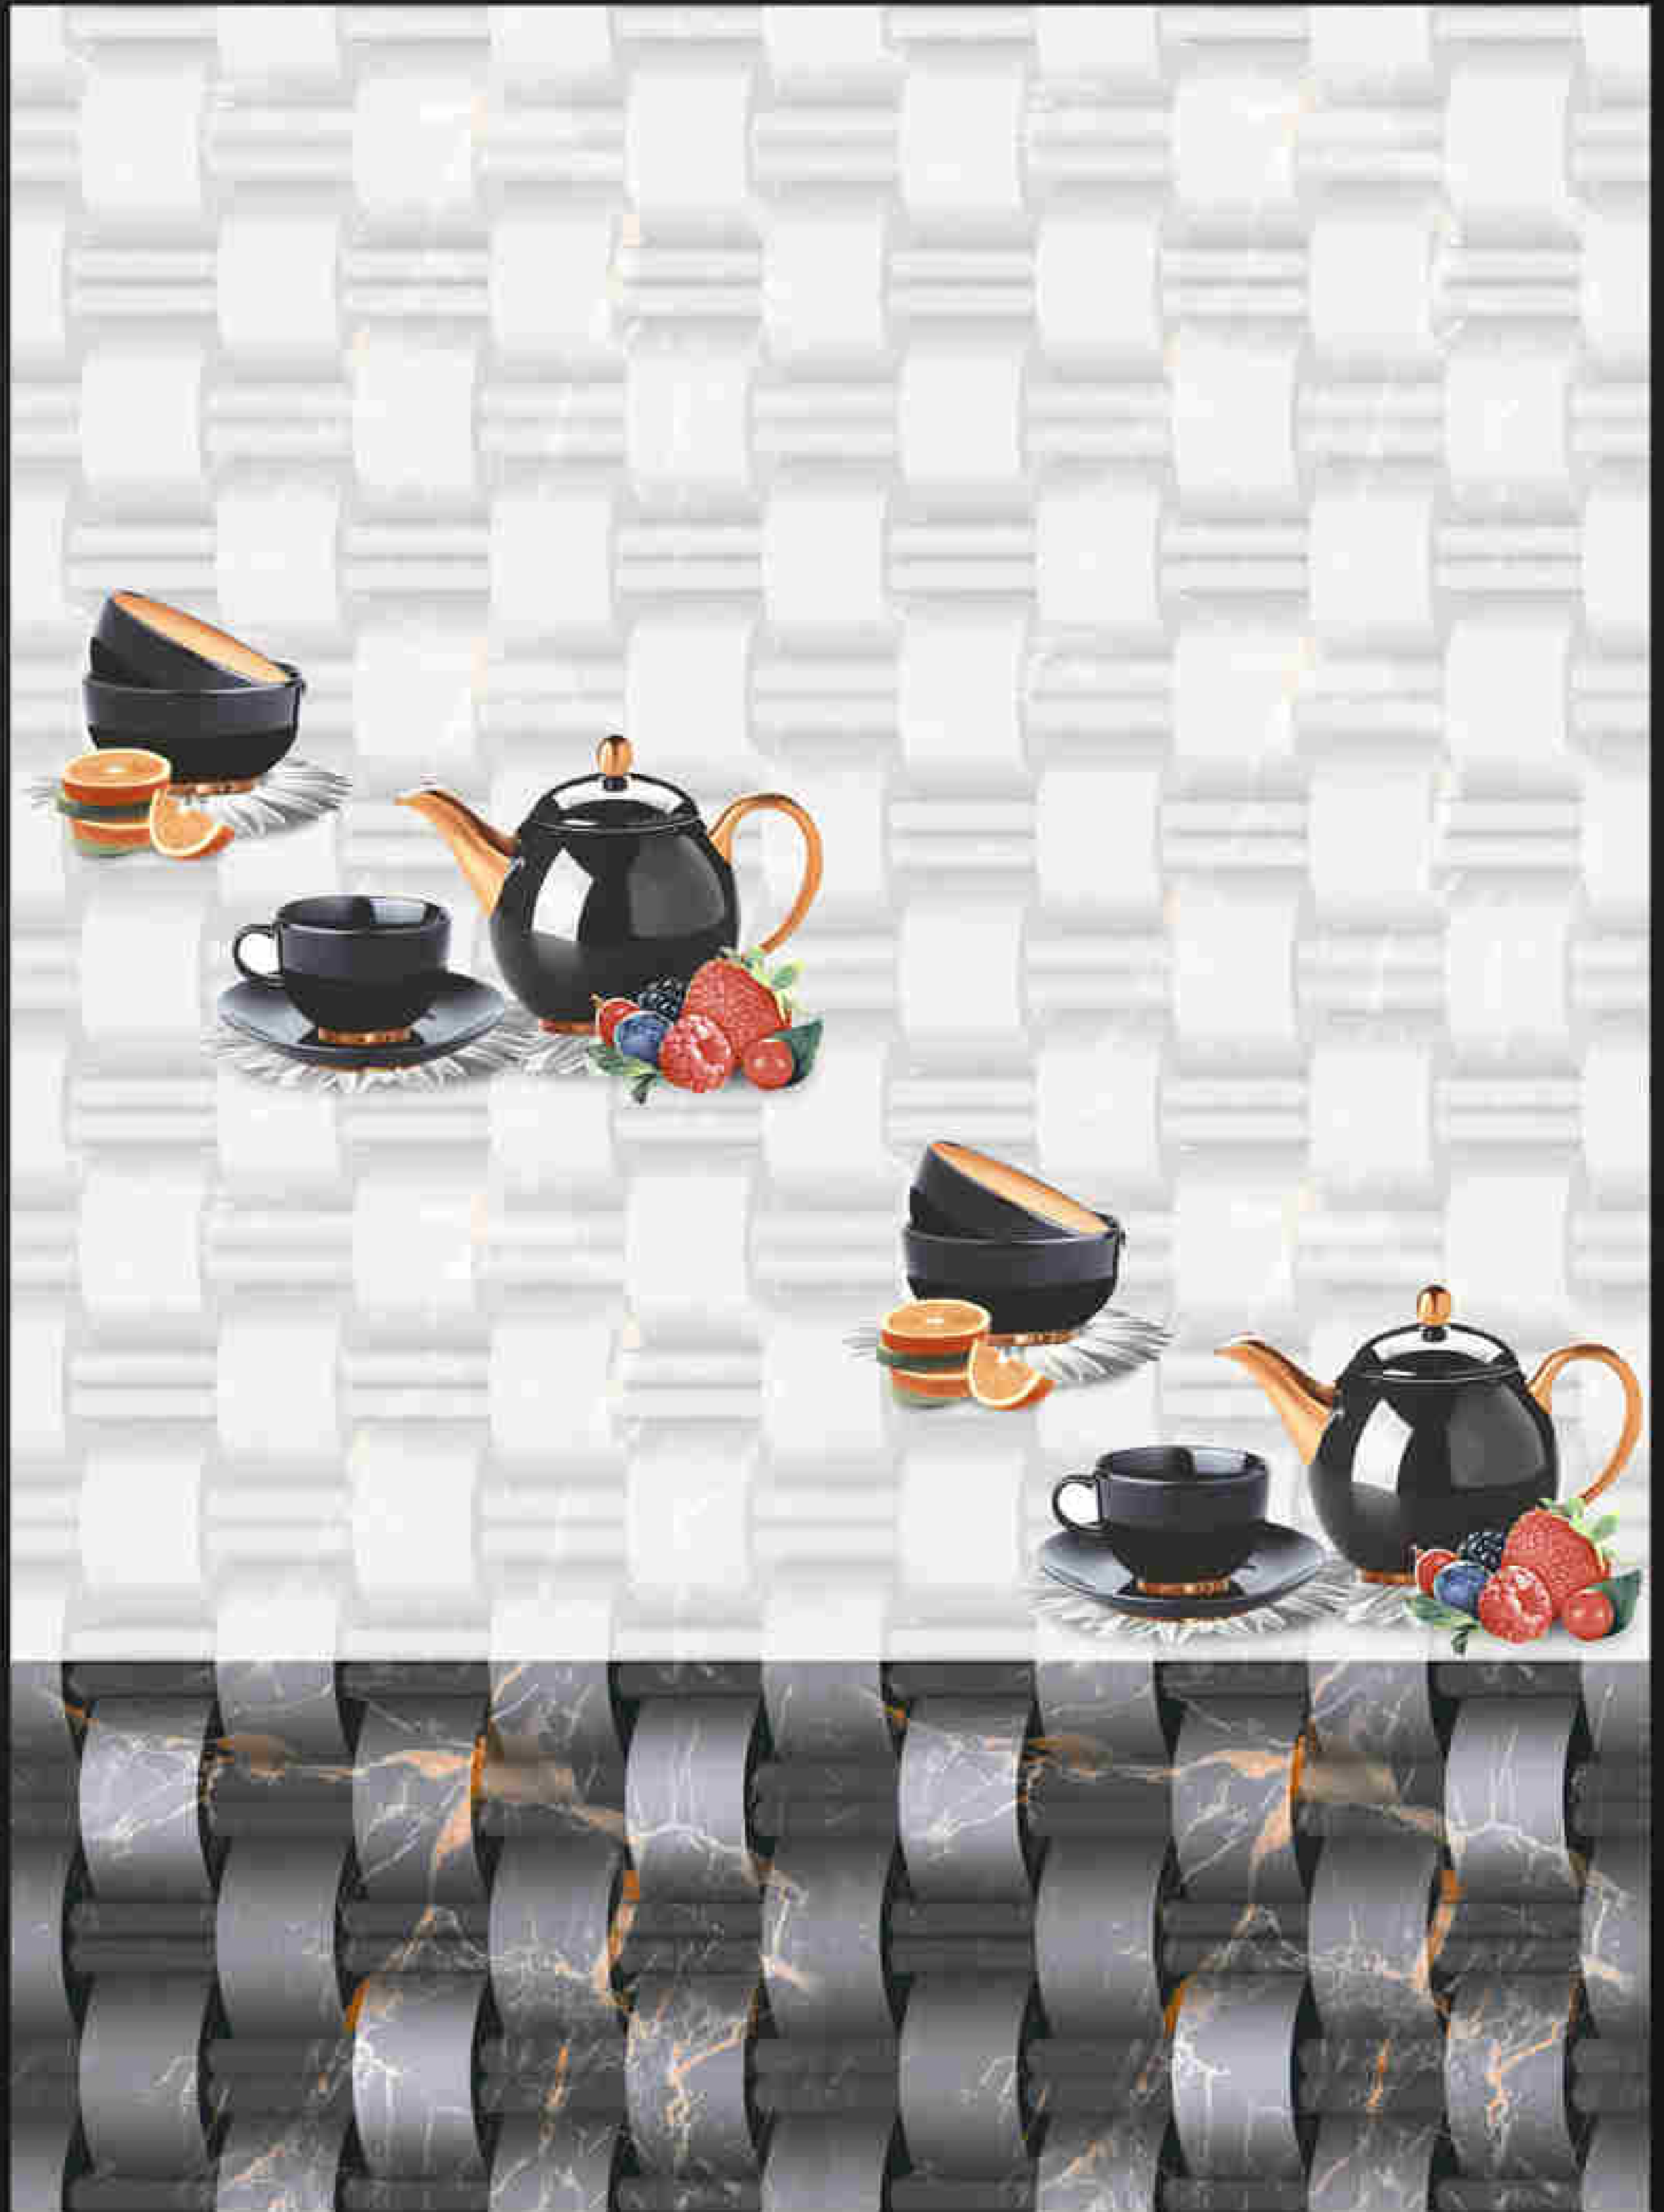

HC
HARISUN
CERAMIC

LT

HL1

DK

7073

water proof

Matching Floor Available 300 x 300 mm

300x450mm
DIGITAL WALL TILES