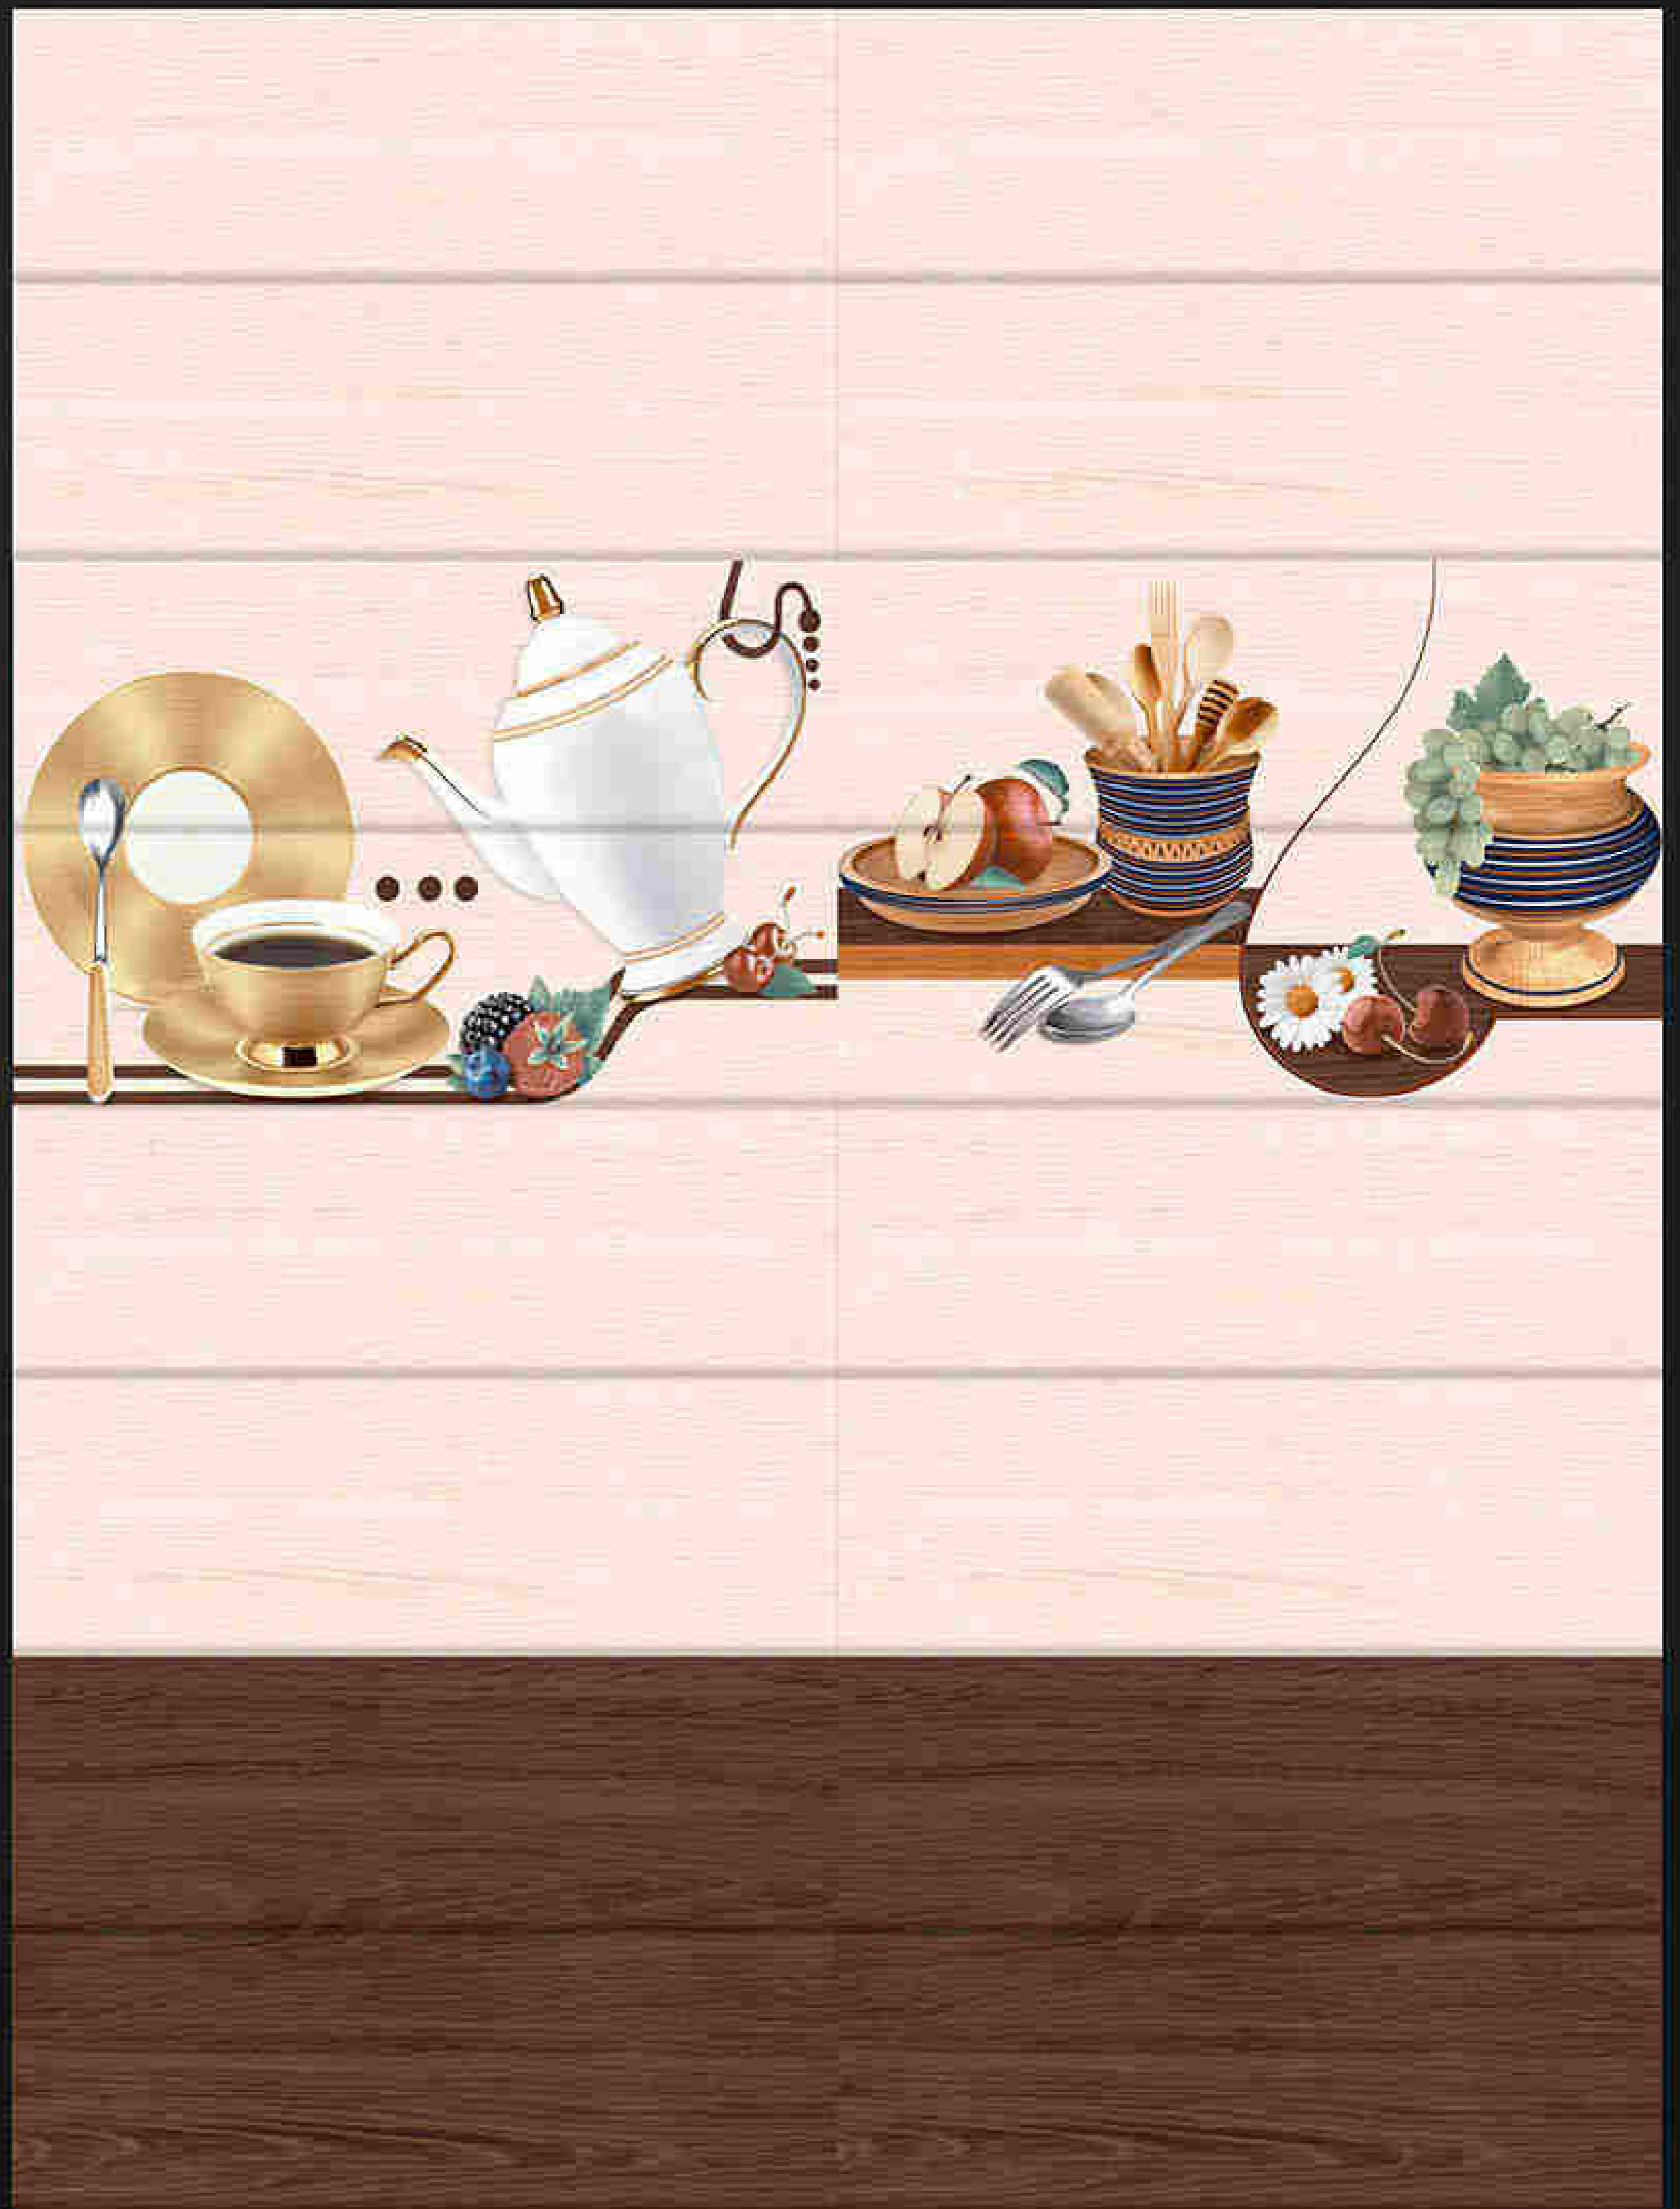

KITCHEN SERIES

LUXURIOUS
Collection

HC
HARISUN
CERAMIC

LT

HL3

HL4

5076

water proof