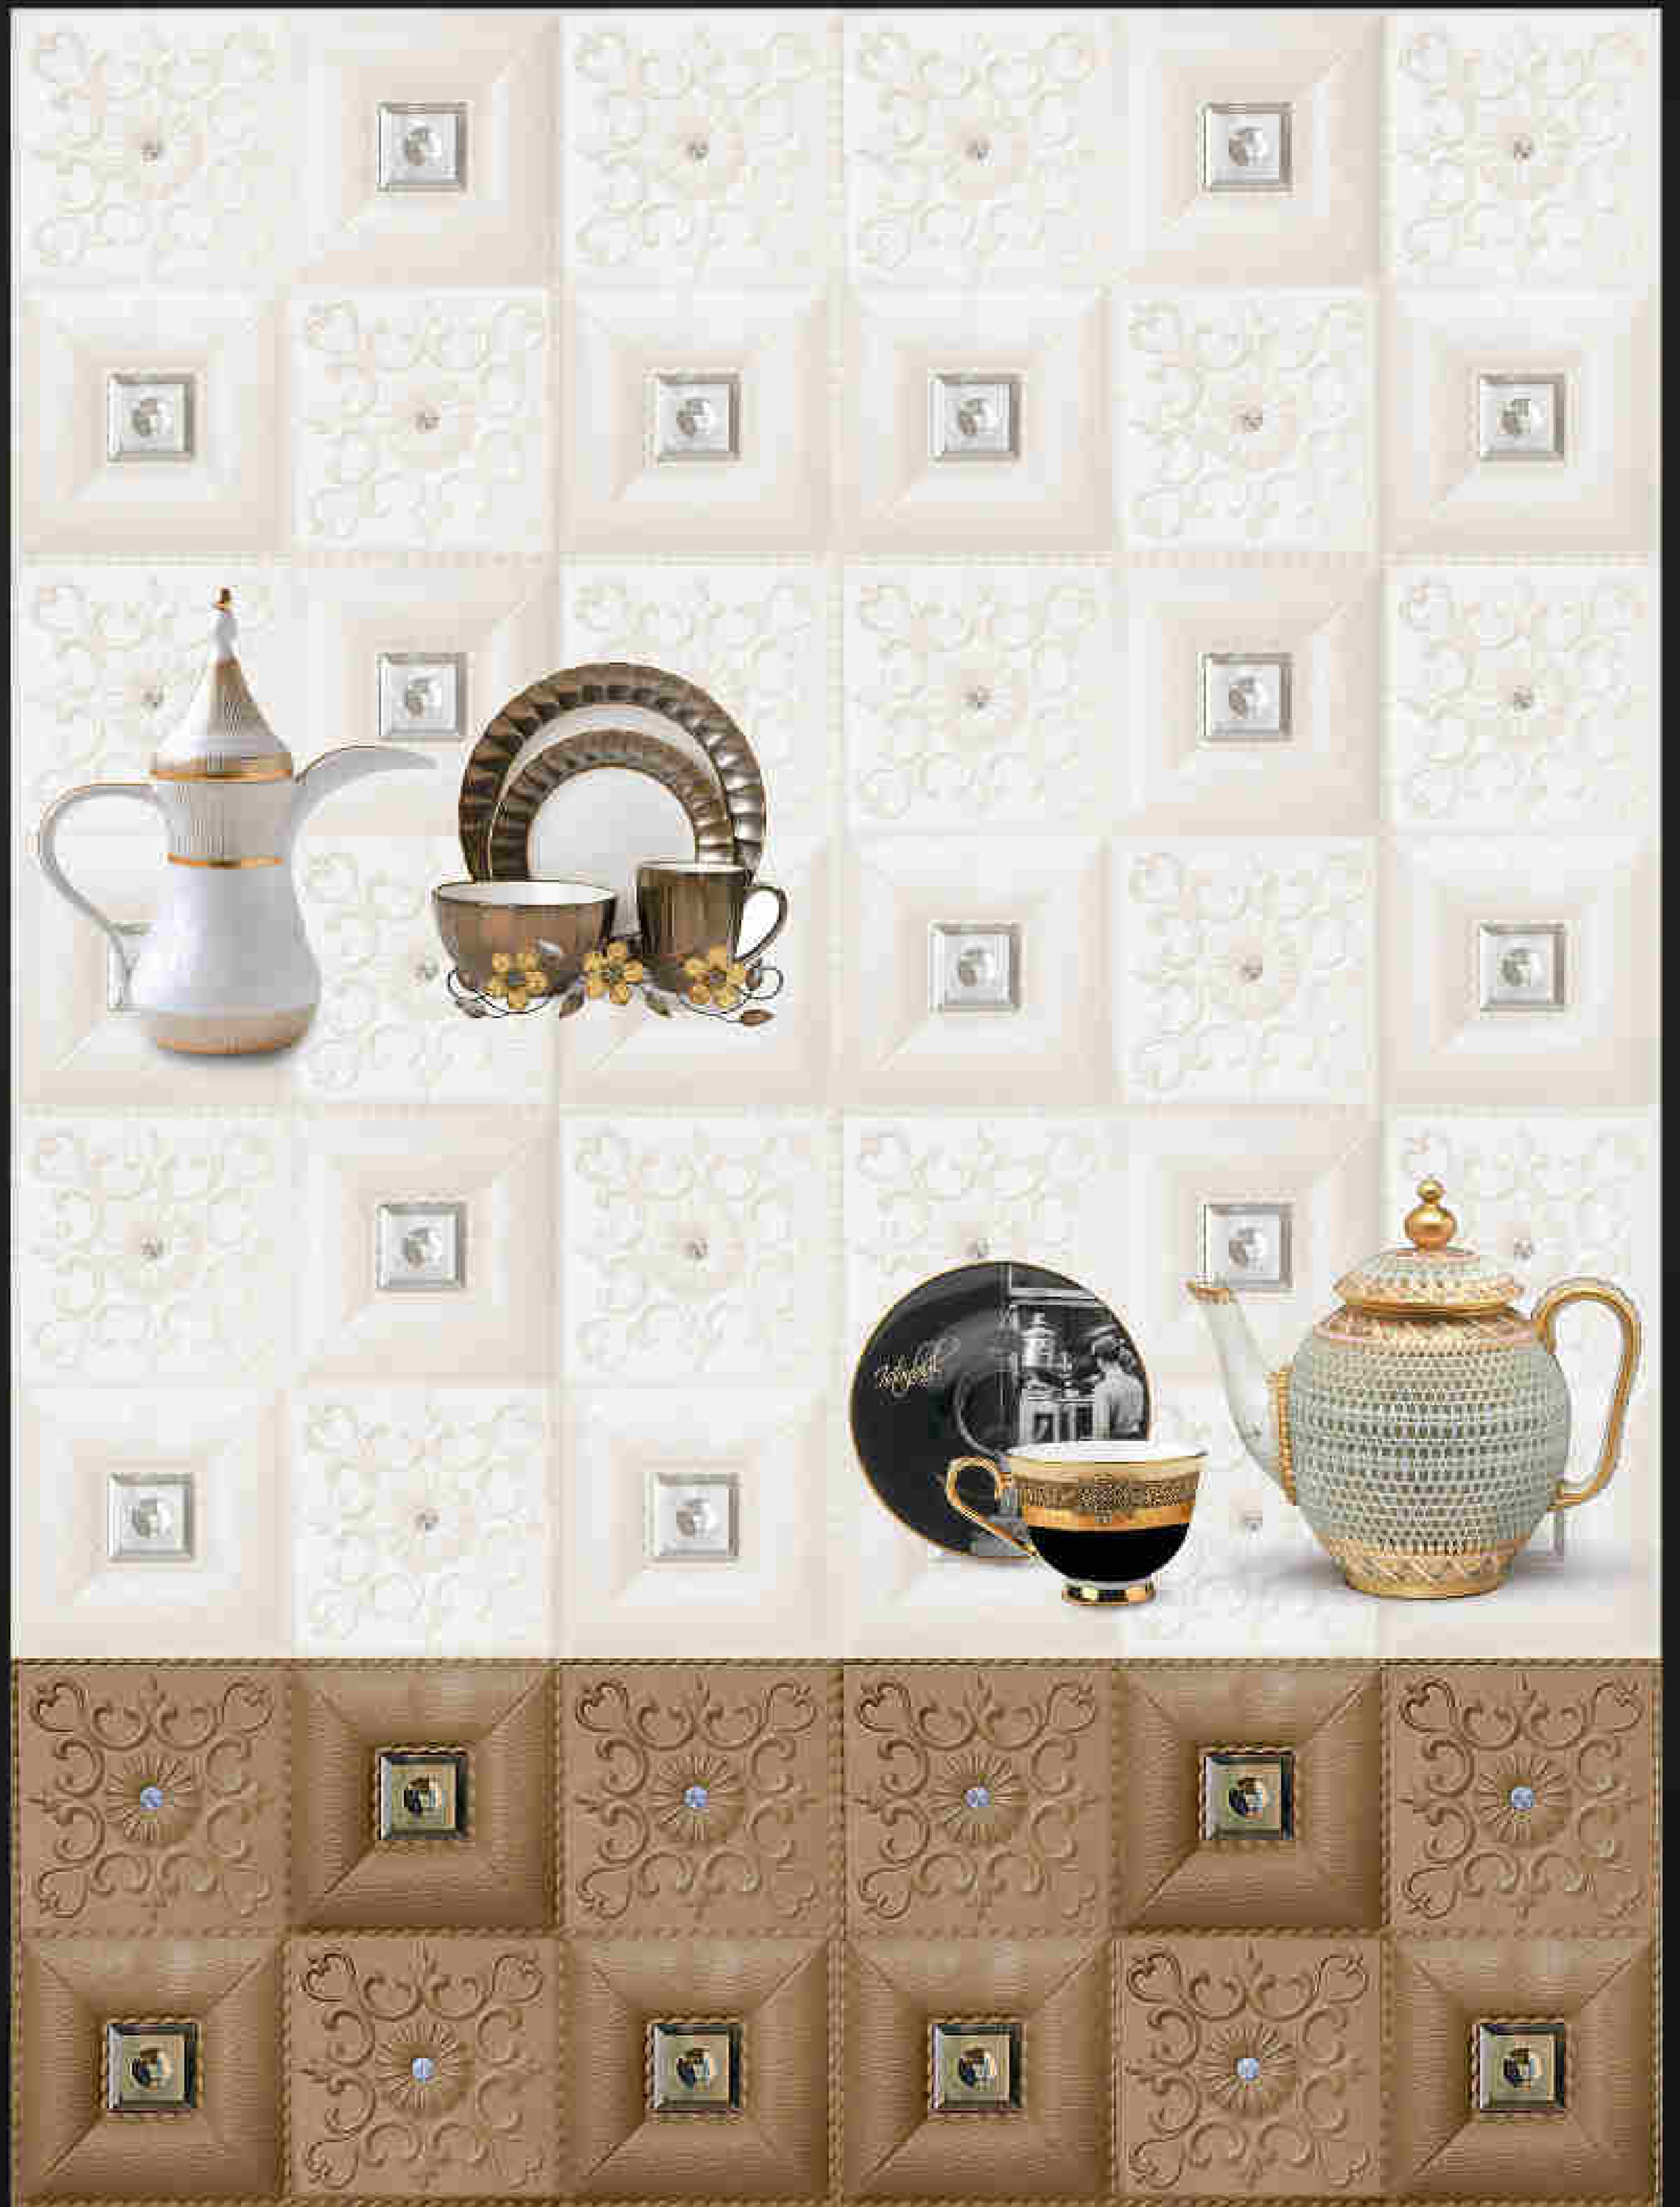

LUXURIOUS
Collection

HC
HARISUN
CERAMIC

LT

HL_2

HL_3

DK

5397

water proof