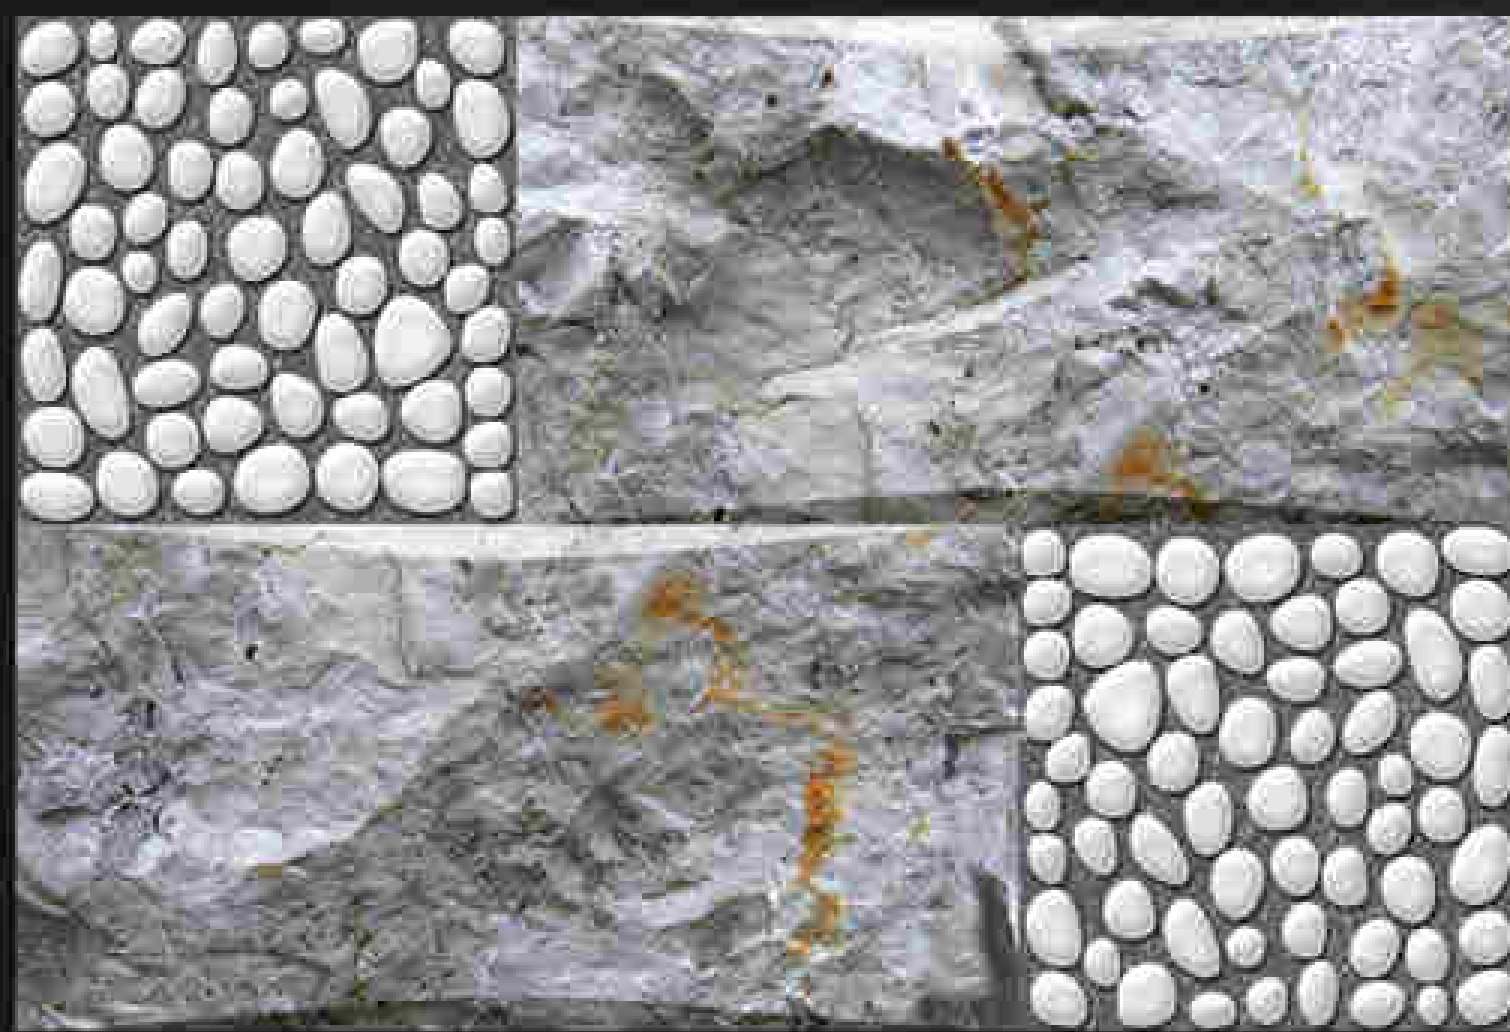

300x450mm
DIGITAL WALL TILES

GLOSSY \ SATIN
ELEVATION SERIES

LUXURIOUS
Collection

HC
HARISUN
C E R A M I C

G_EL_8140