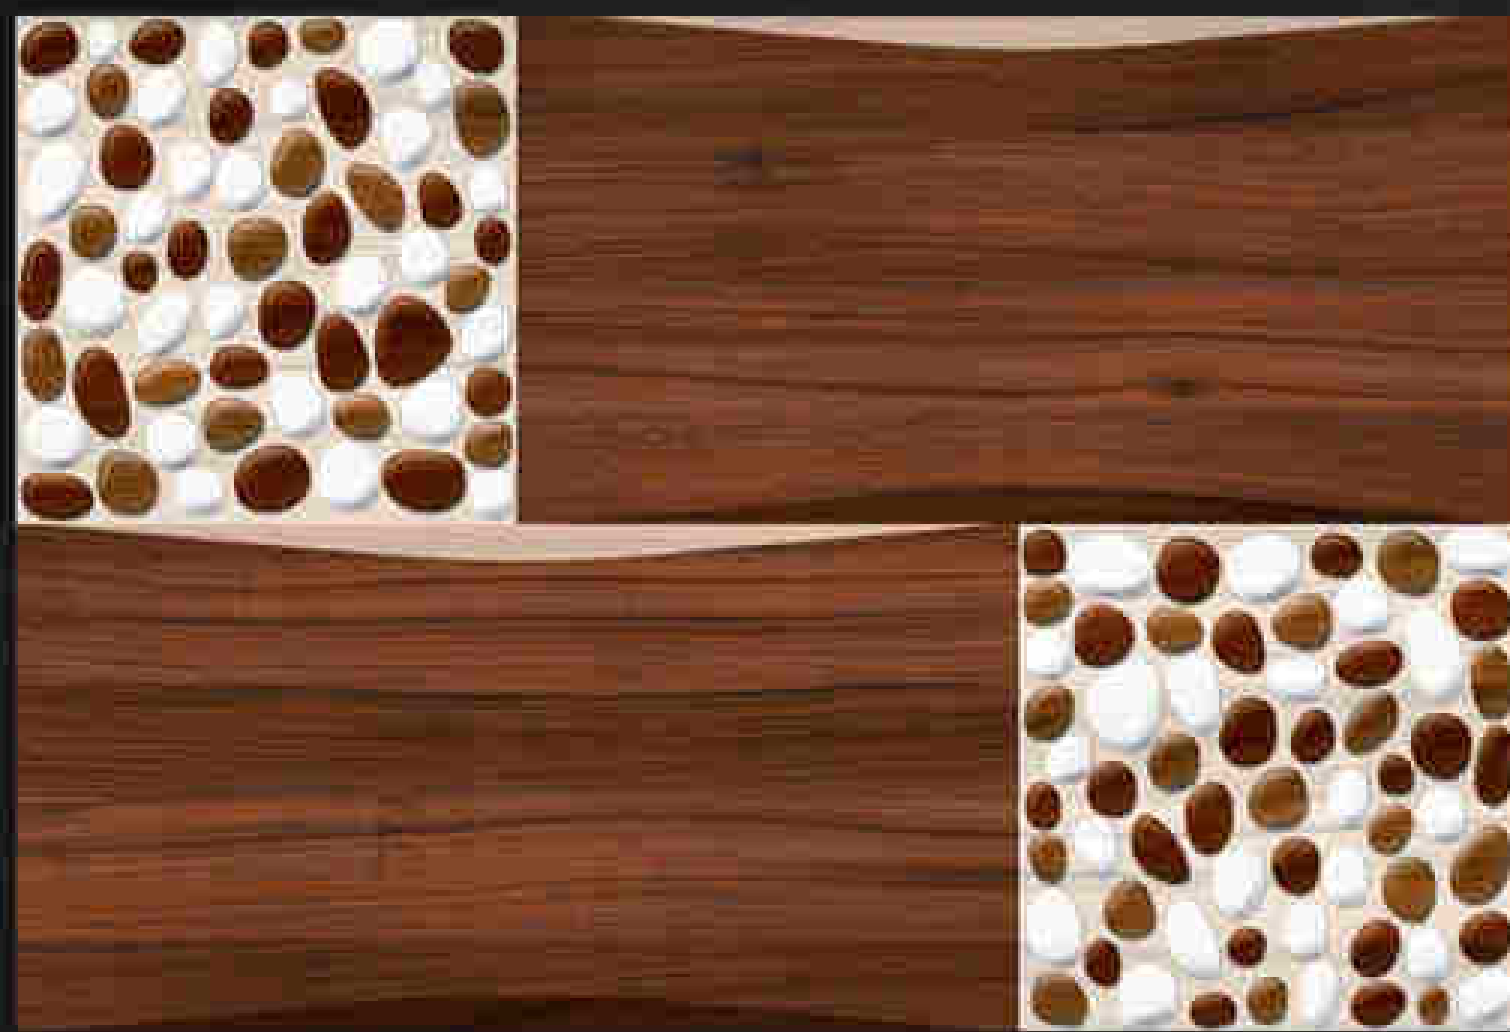

HC
HARISUN
CERAMIC

G_EL_8142

Matching Floor Available 300 x 300 mm

water proof

300x450mm
DIGITAL WALL TILES

GLOSSY \ SATIN
ELEVATION SERIES

LUXURIOUS
Collection

HC
HARISUN
C E R A M I C