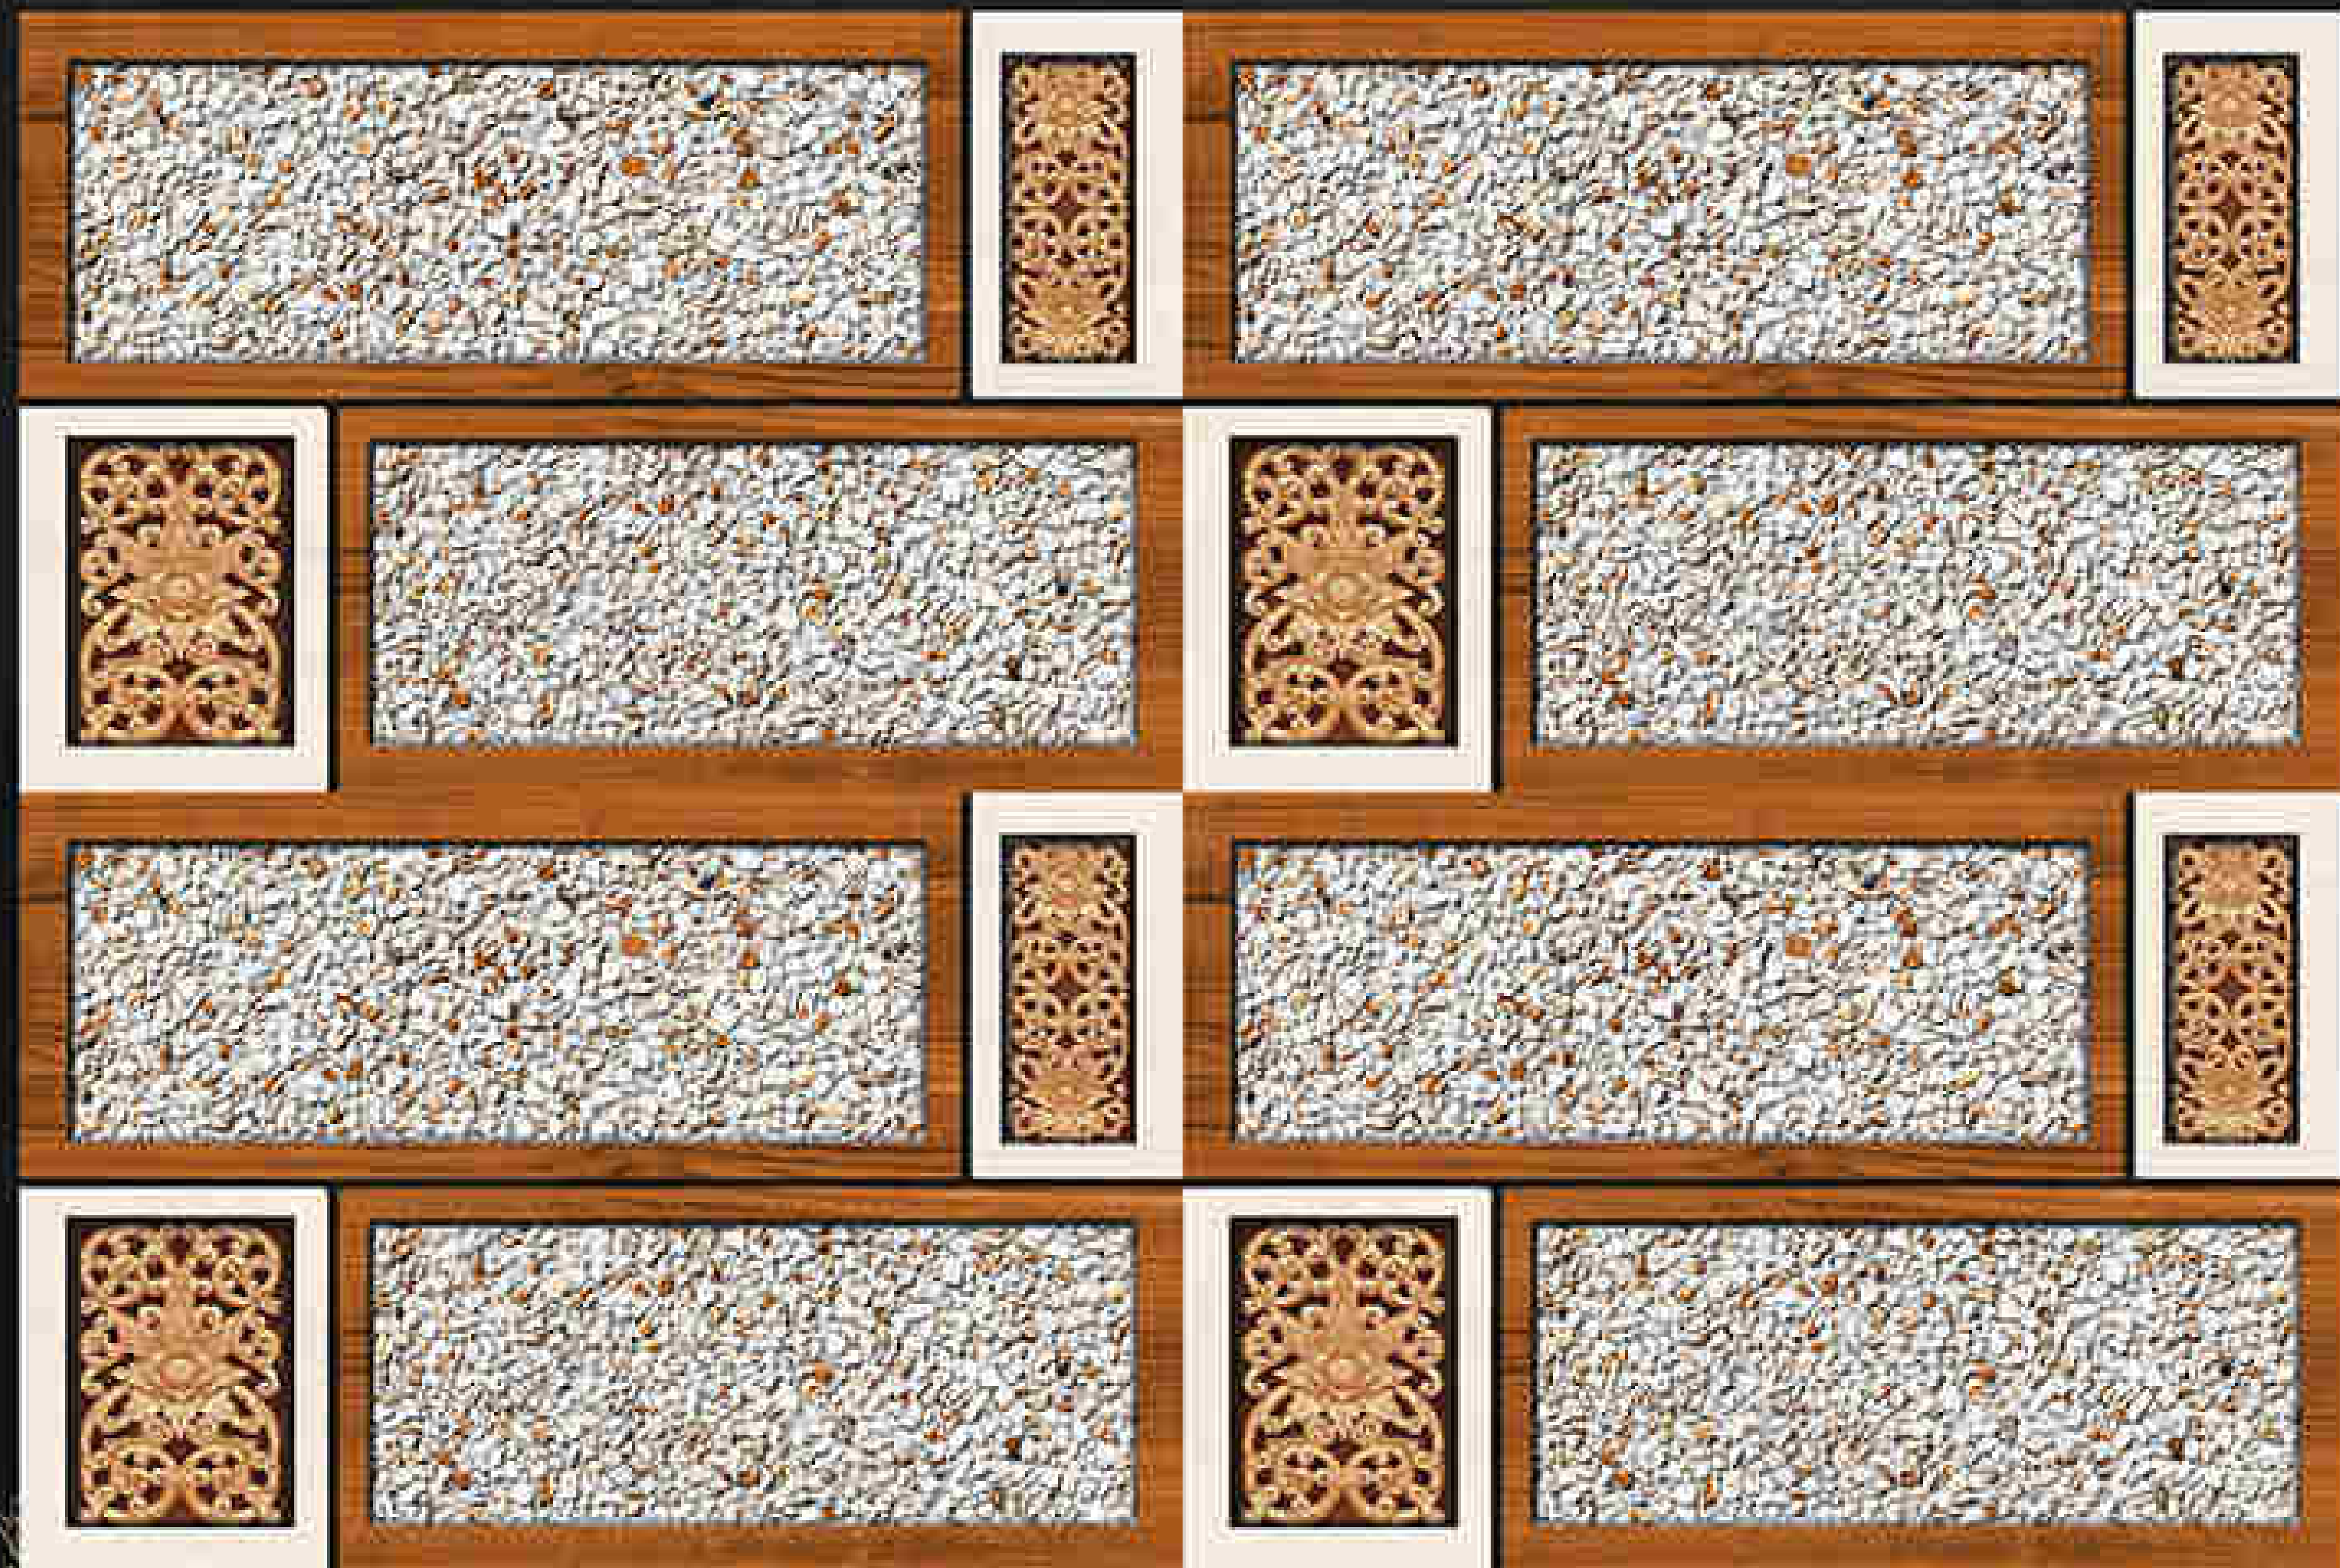

Matching Floor Available 300 x 300 mm

water proof