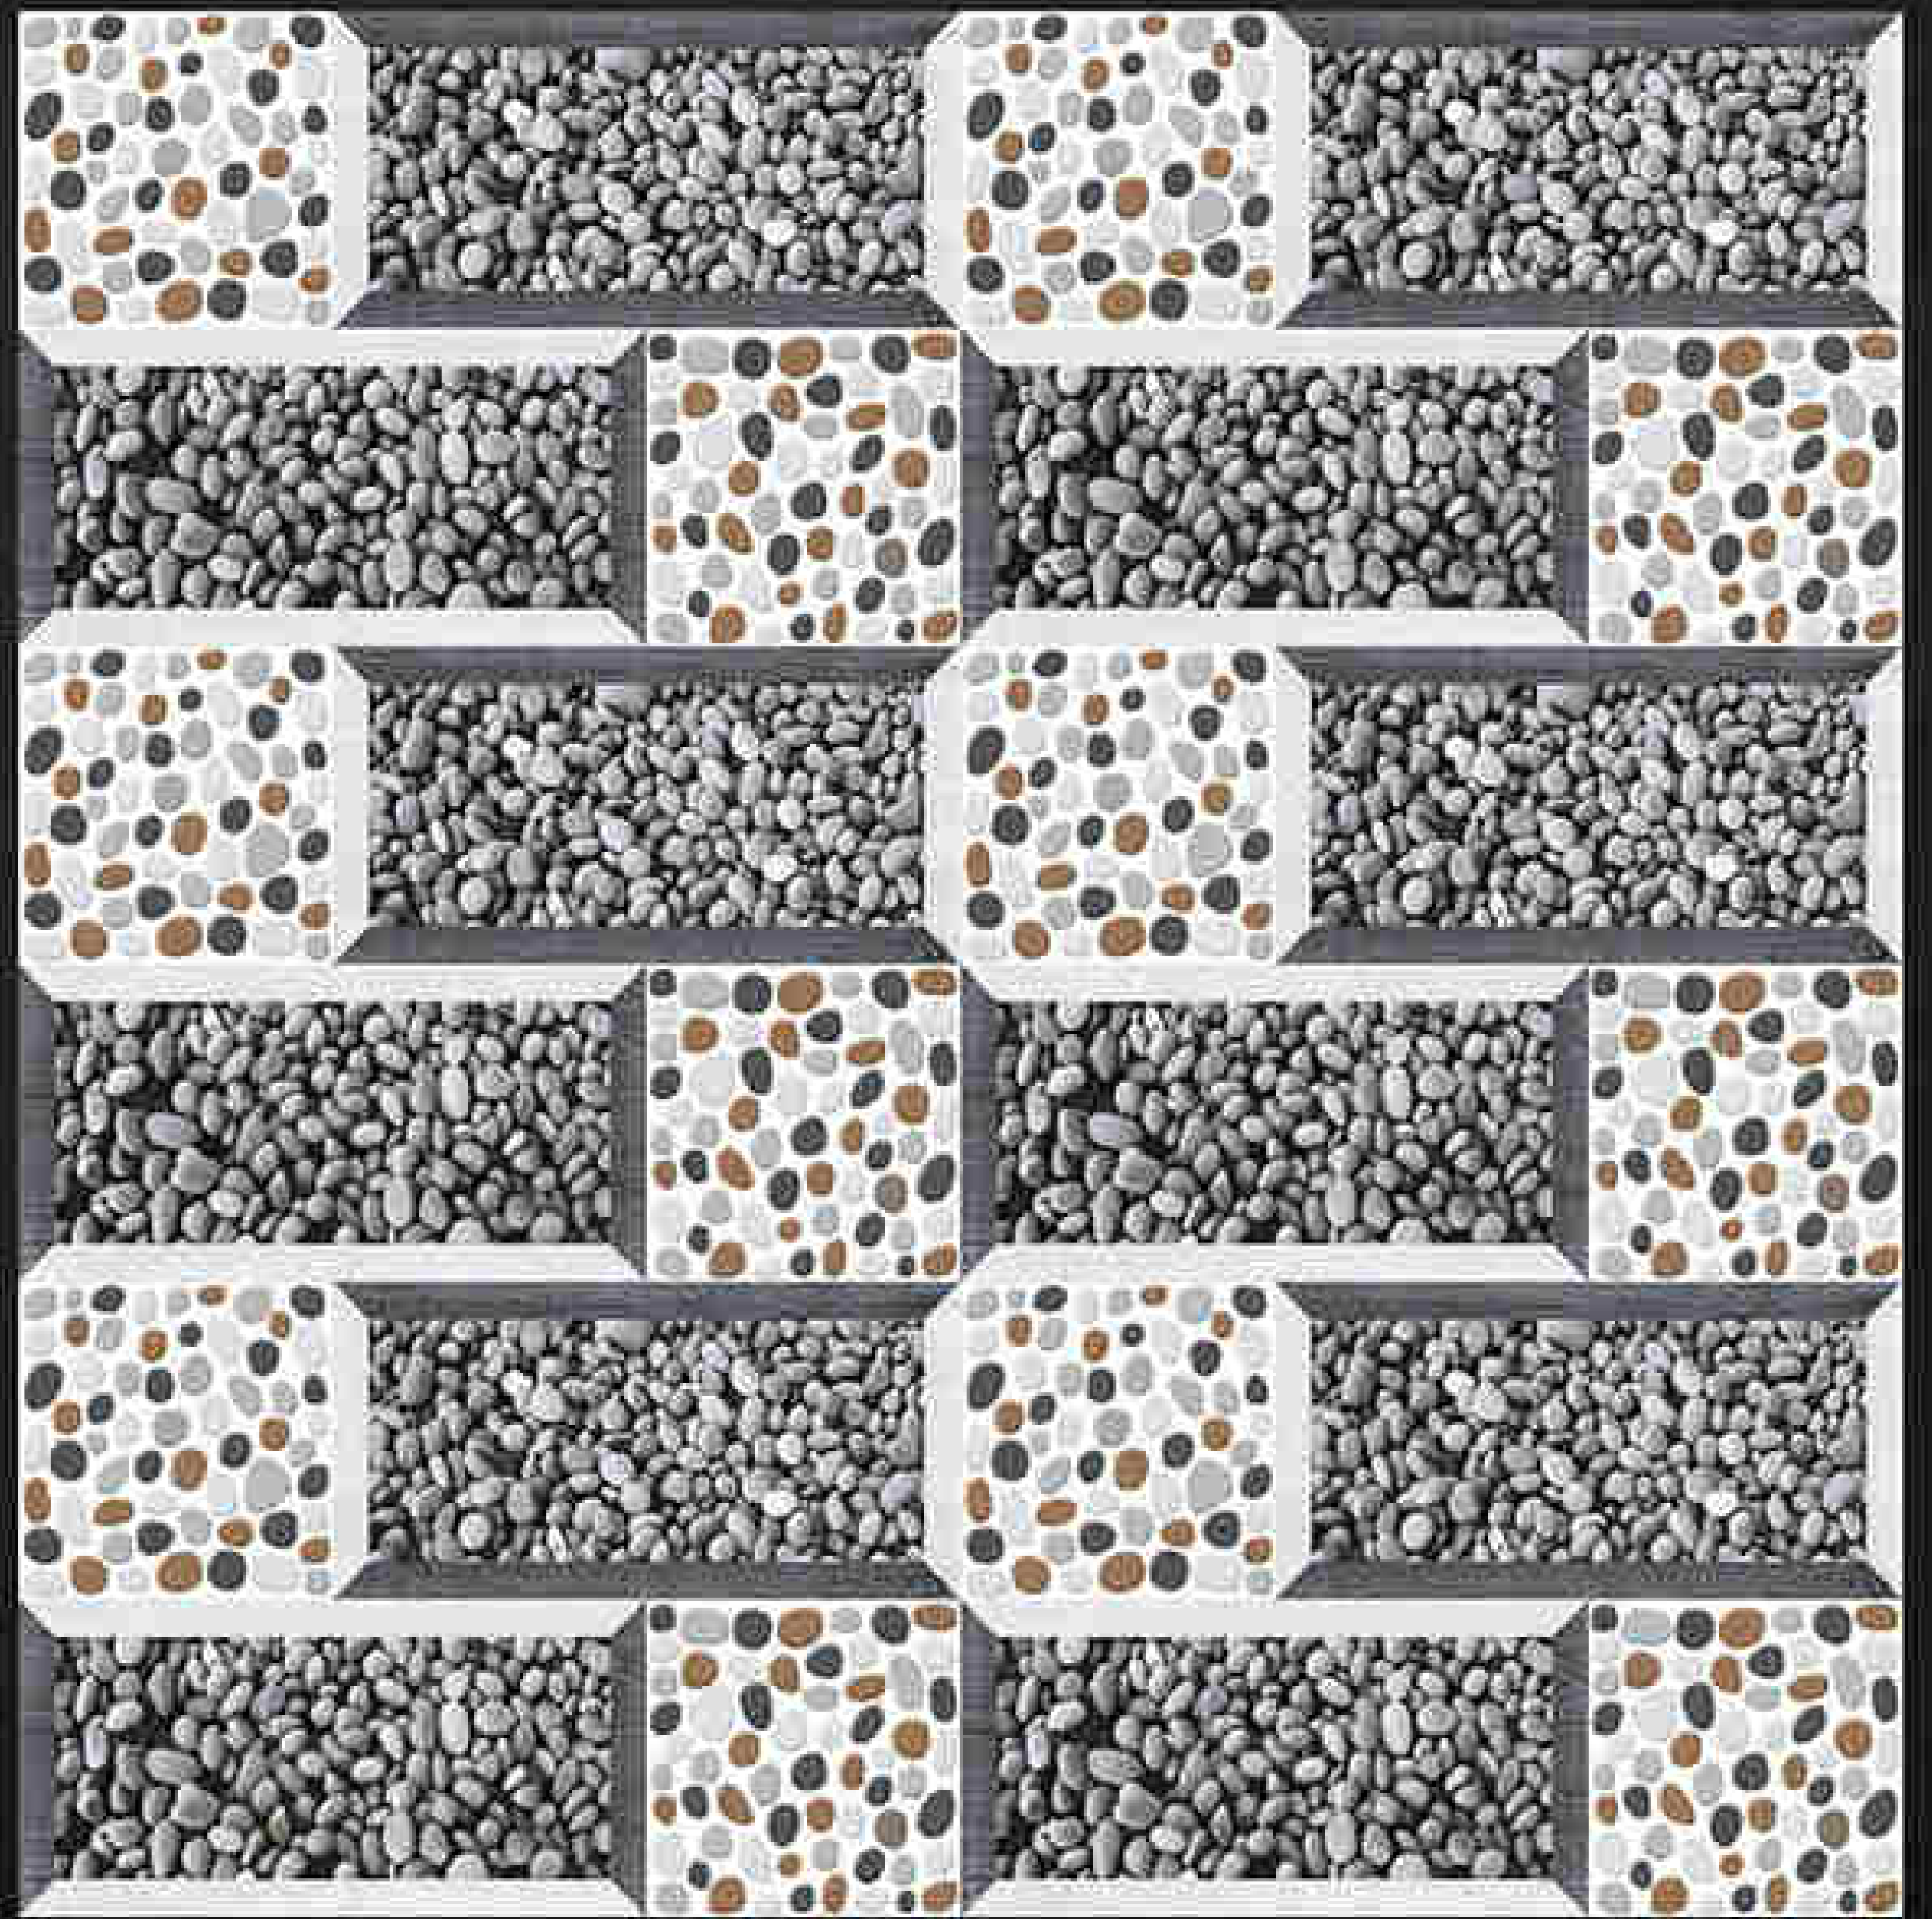

Matching Floor Available 300 x 300 mm

water proof