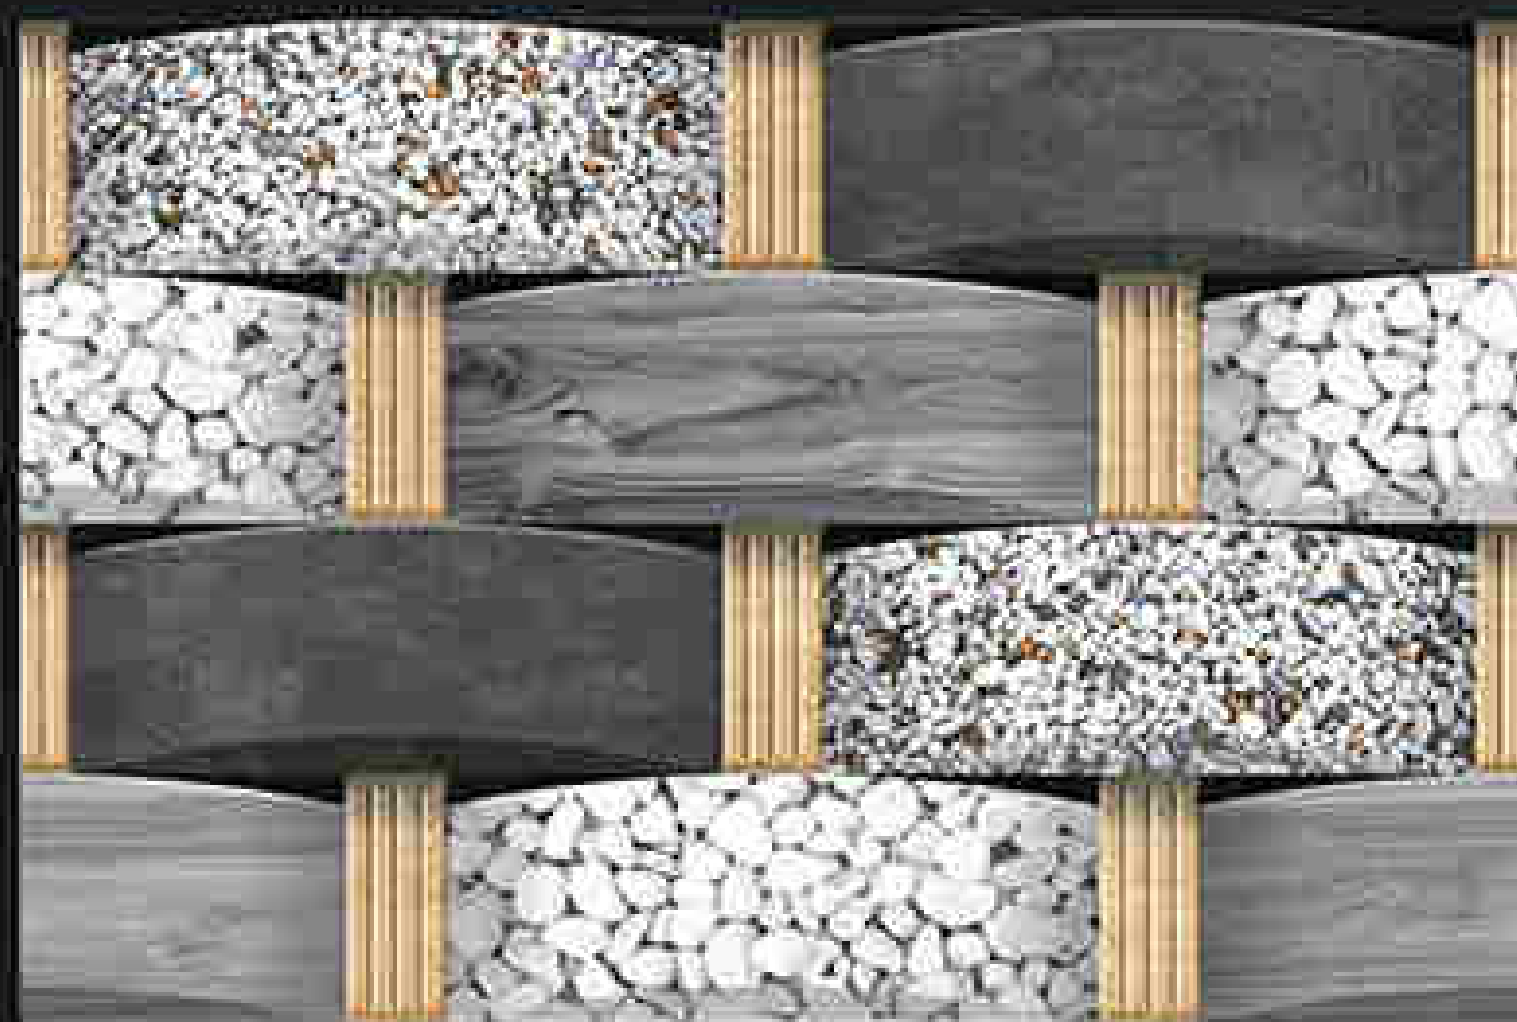

300x450mm
DIGITAL WALL TILES

GLOSSY \ SATIN
ELEVATION SERIES

LUXURIOUS
Collection

HC
HARISUN
CERAMIC

G_EL_8155