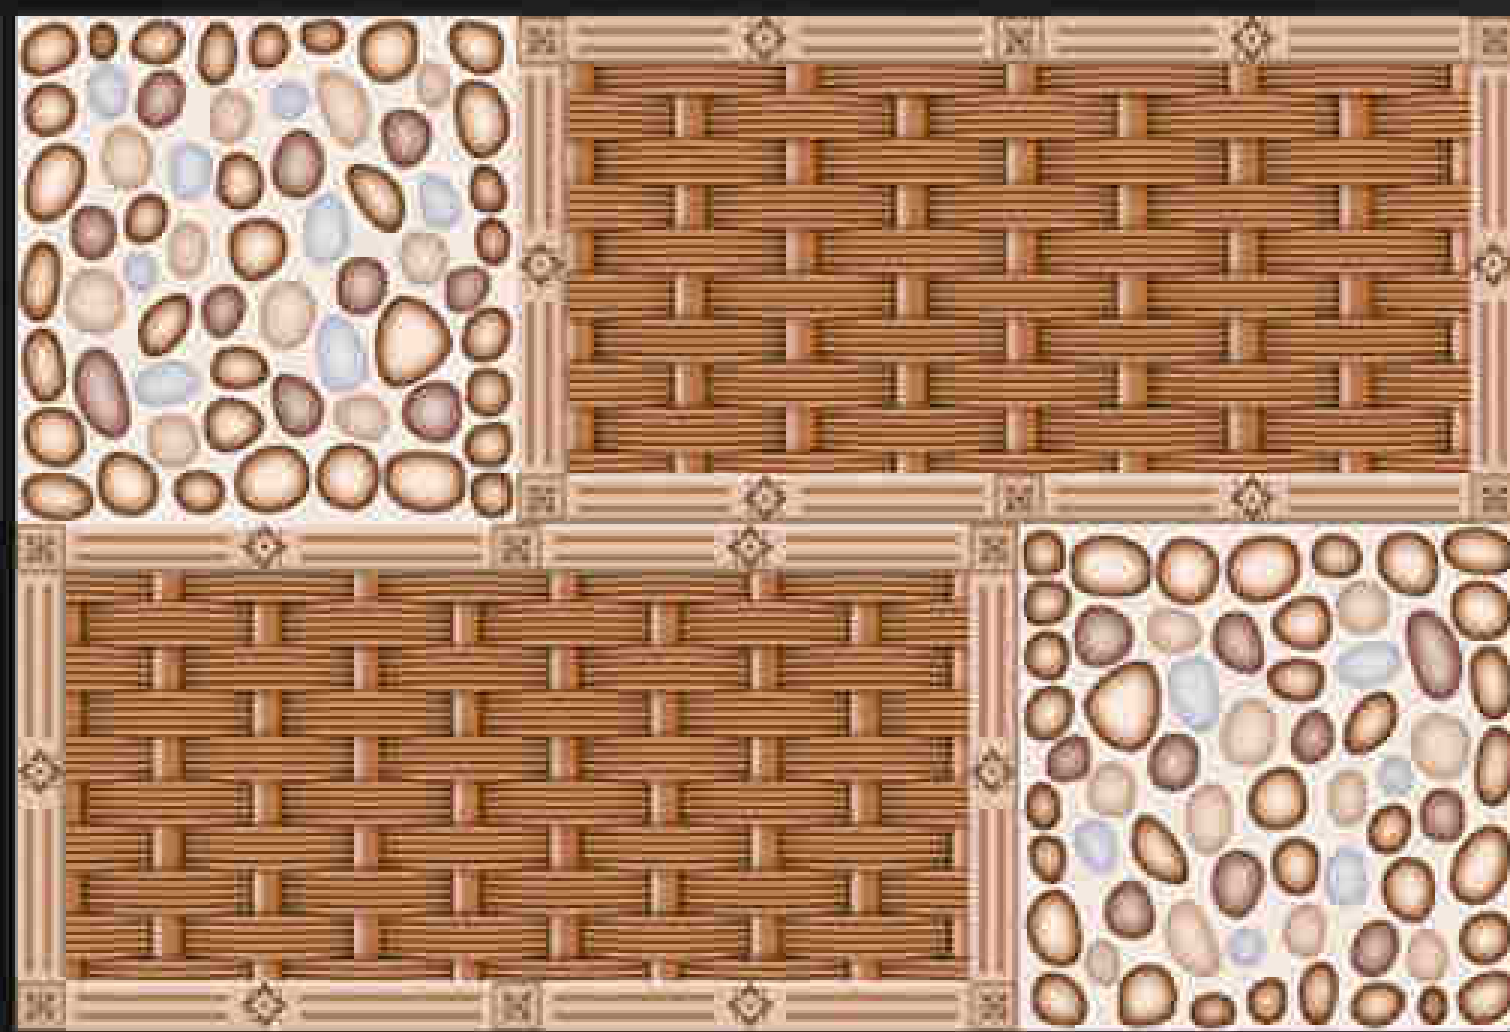

300x450mm
DIGITAL WALL TILES

ELEVATION SERIES

LUXURIOUS
Collection

HC
HARISUN
C E R A M I C

G_EL_8177