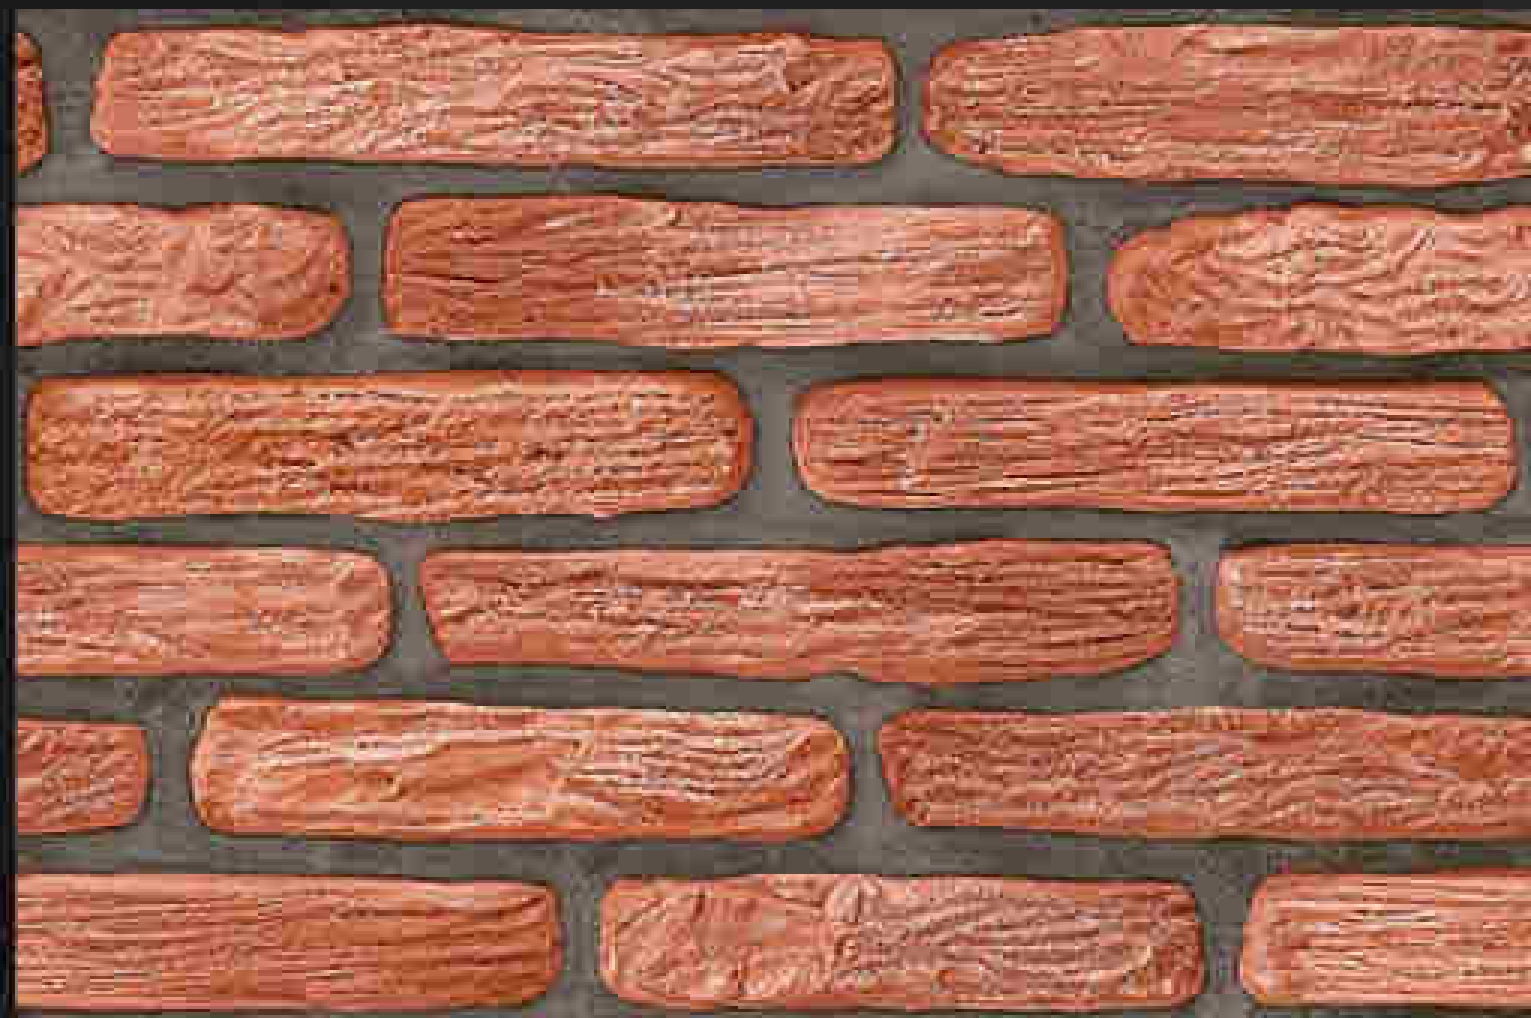

Plain

Matching Floor Available 300 x 300 mm

300x450mm
DIGITAL WALL TILES

GLOSSY \ SATIN
ELEVATION SERIES

LUXURIOUS
Collection

HC
HARISUN
C E R A M I C

G_EL_8131

Plain