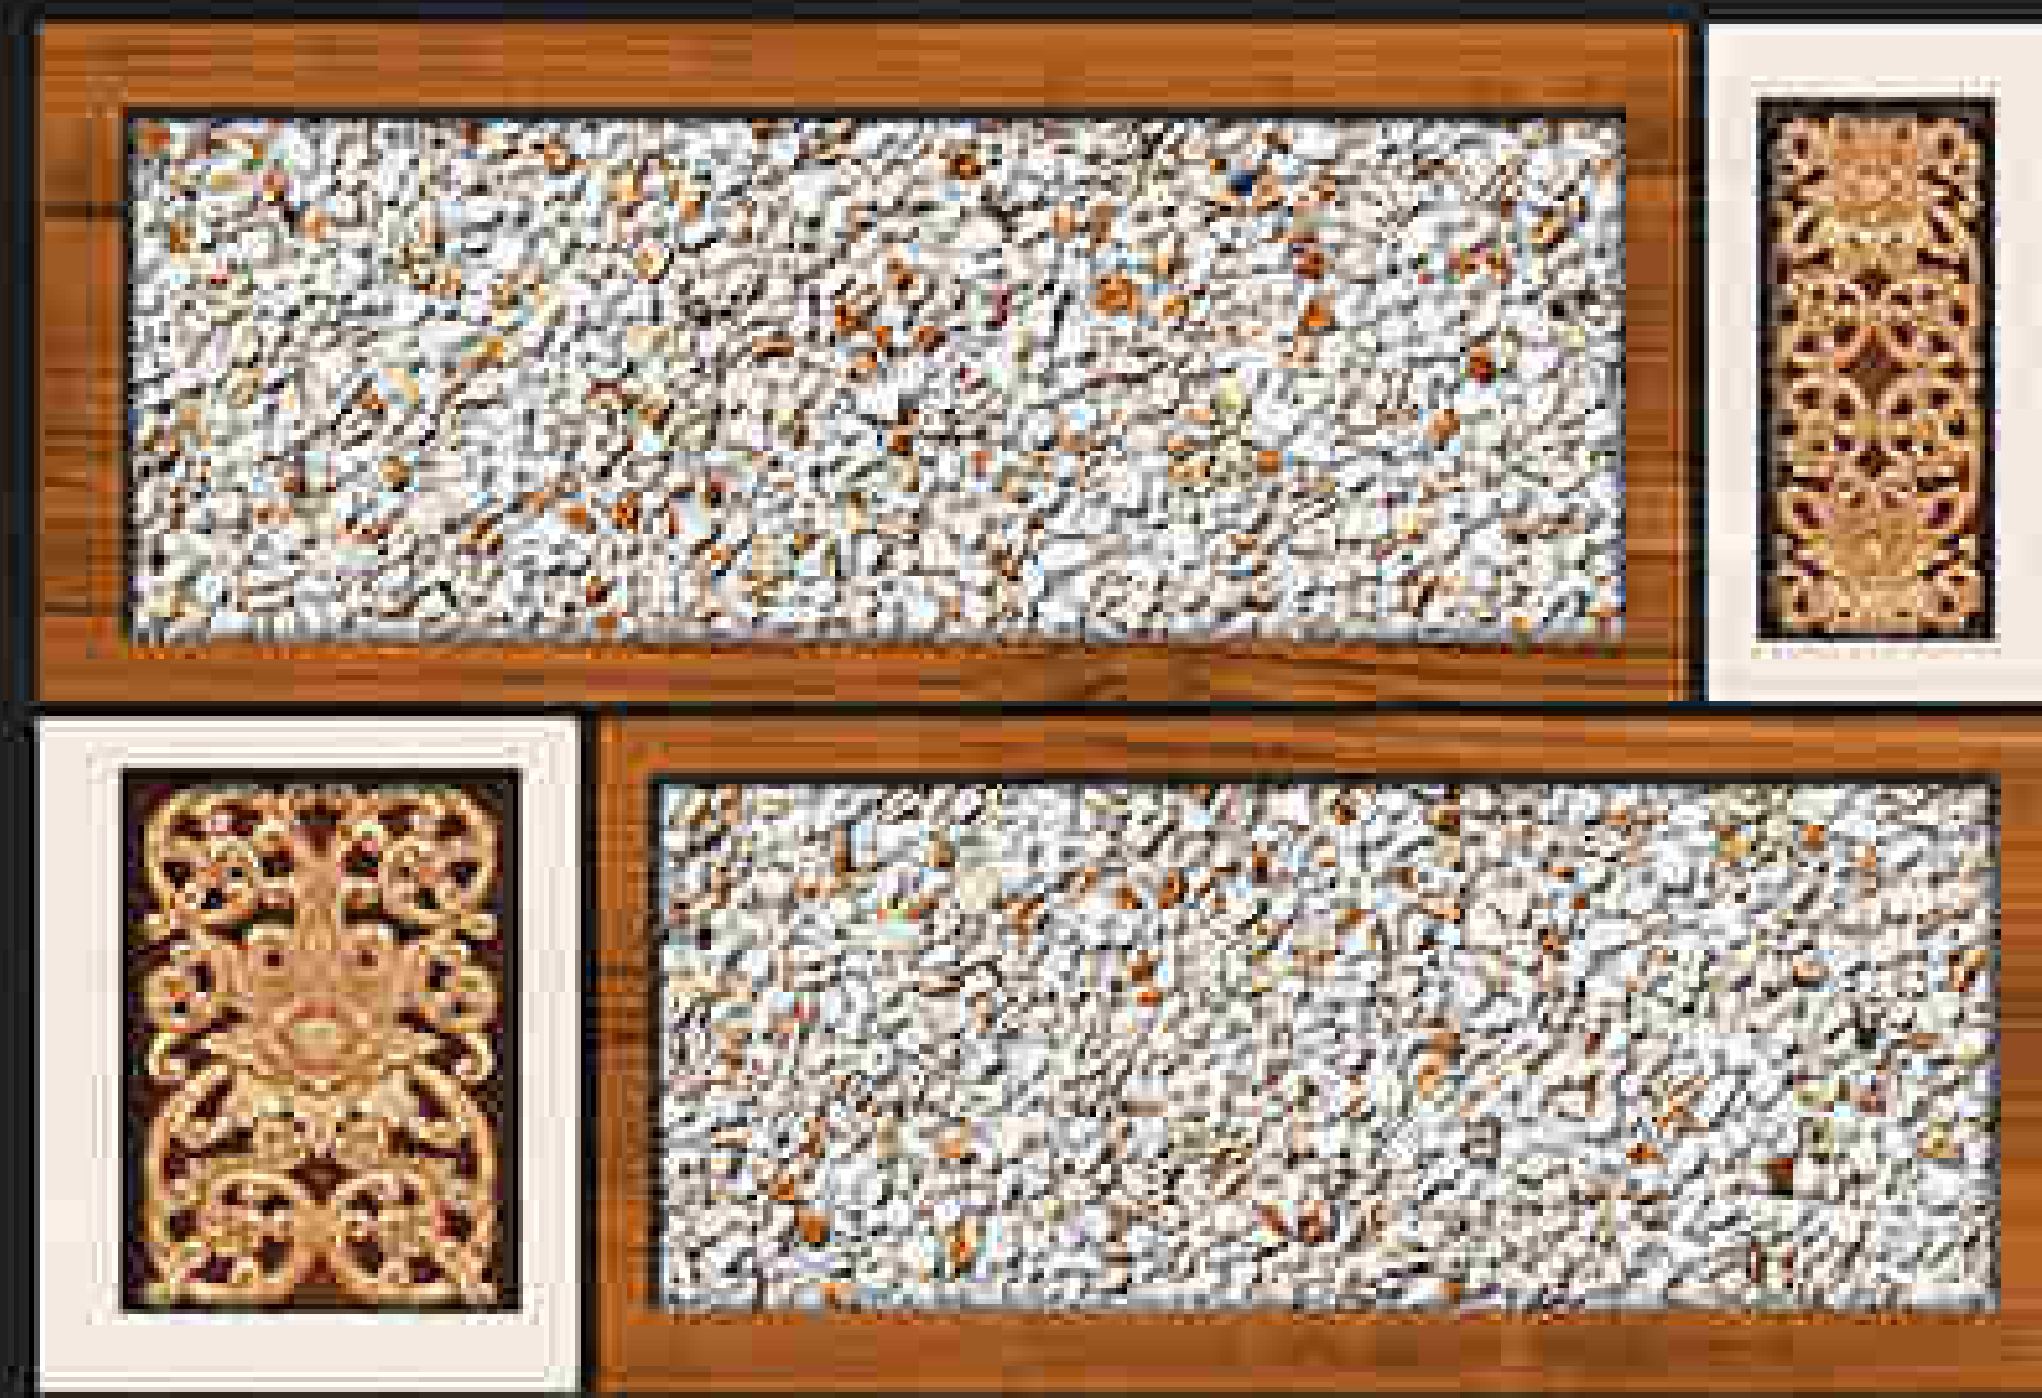

300x450mm
DIGITAL WALL TILES

GLOSSY \ SATIN
ELEVATION SERIES

LUXURIOUS
Collection

G_EL 8119