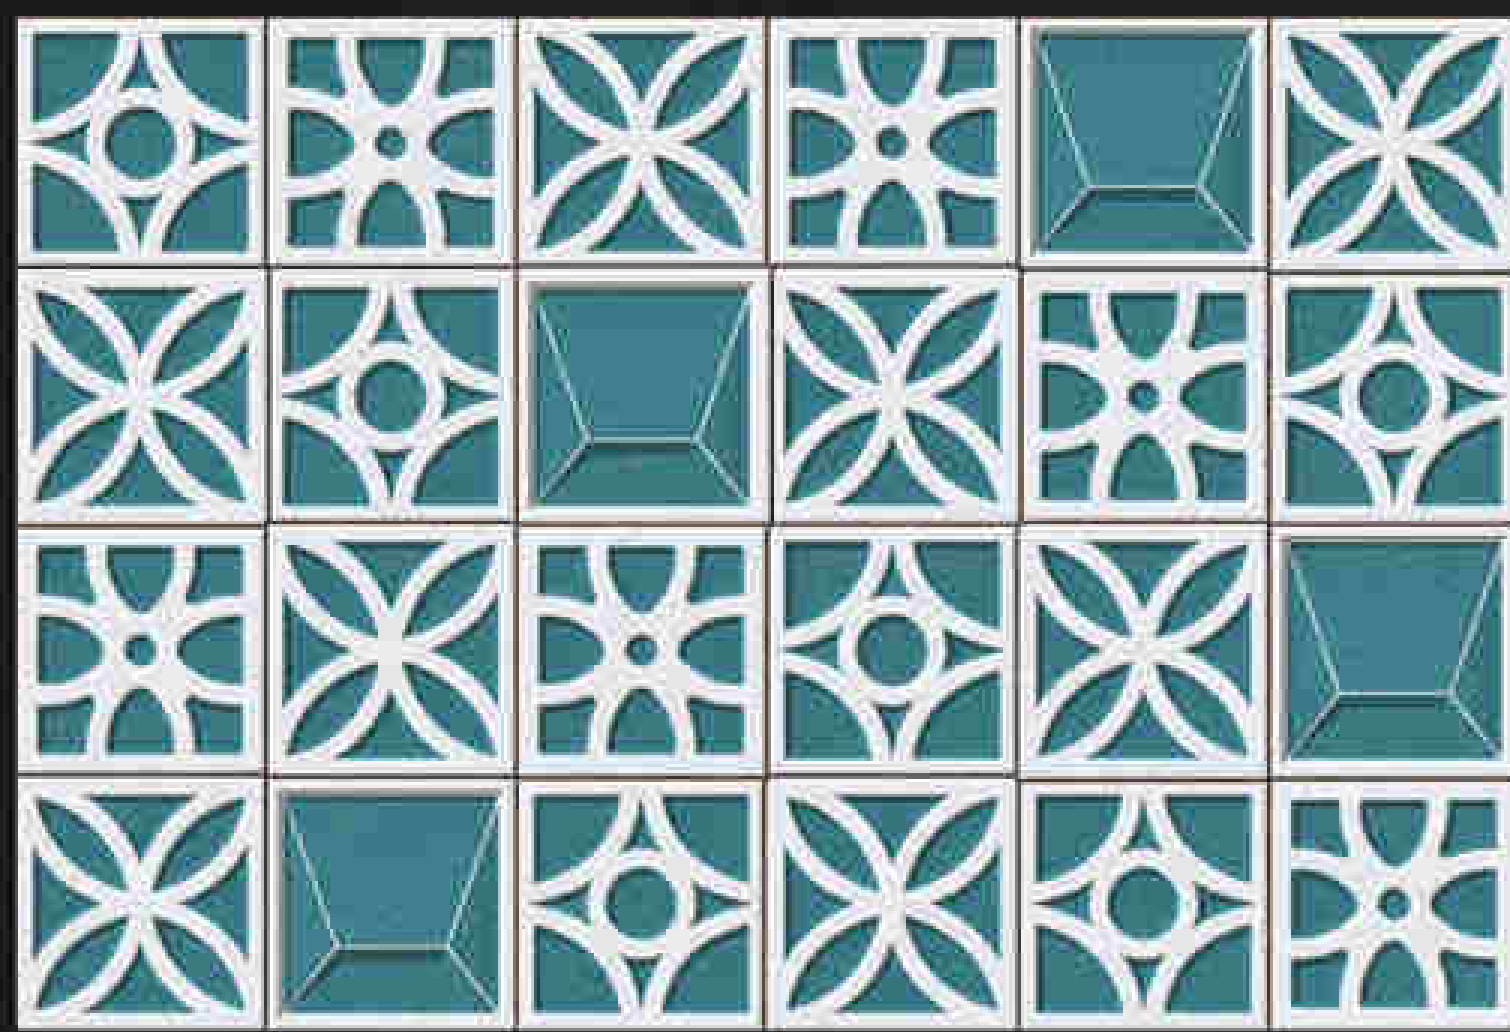

water proof

300x450mm
DIGITAL WALL TILES

ELEVATION SERIES

LUXURIOUS
Collection

HC
HARISUN
C E R A M I C

G_EL_8172

Matching Floor Available 300 x 300 mm

water proof