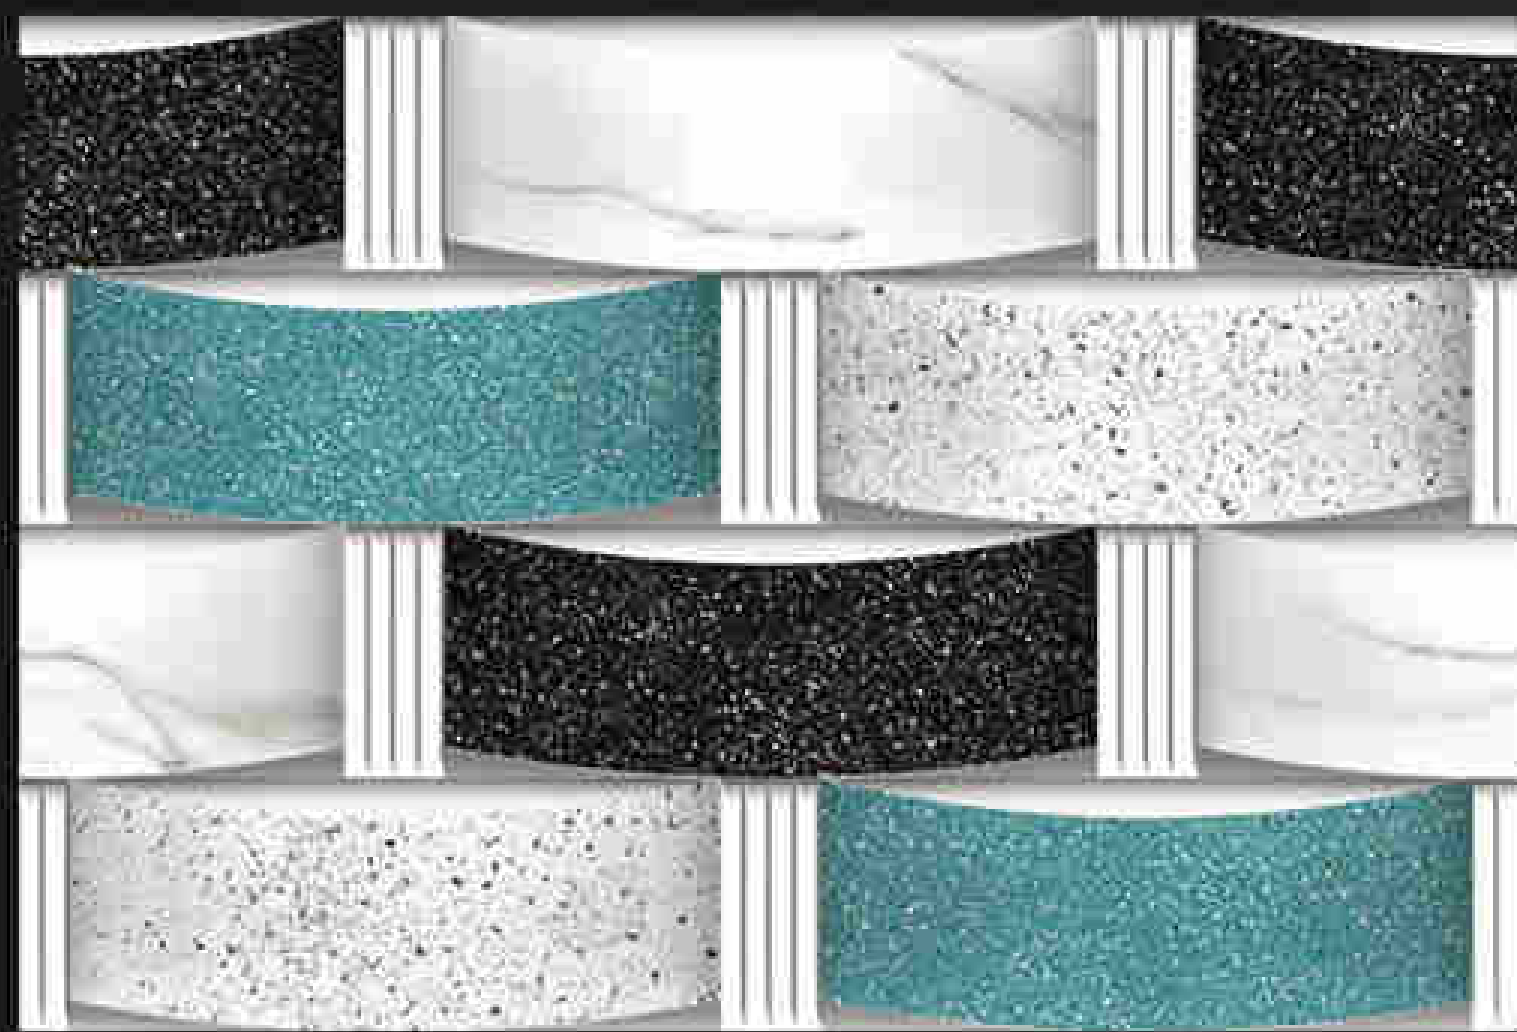

G_EL_8150

Matching Floor Available 300 x 300 mm

water proof

300x450mm
DIGITAL WALL TILES

GLOSSY \ SATIN
ELEVATION SERIES

LUXURIOUS
Collection

HC
HARISUN
CERAMIC

G_EL_8151