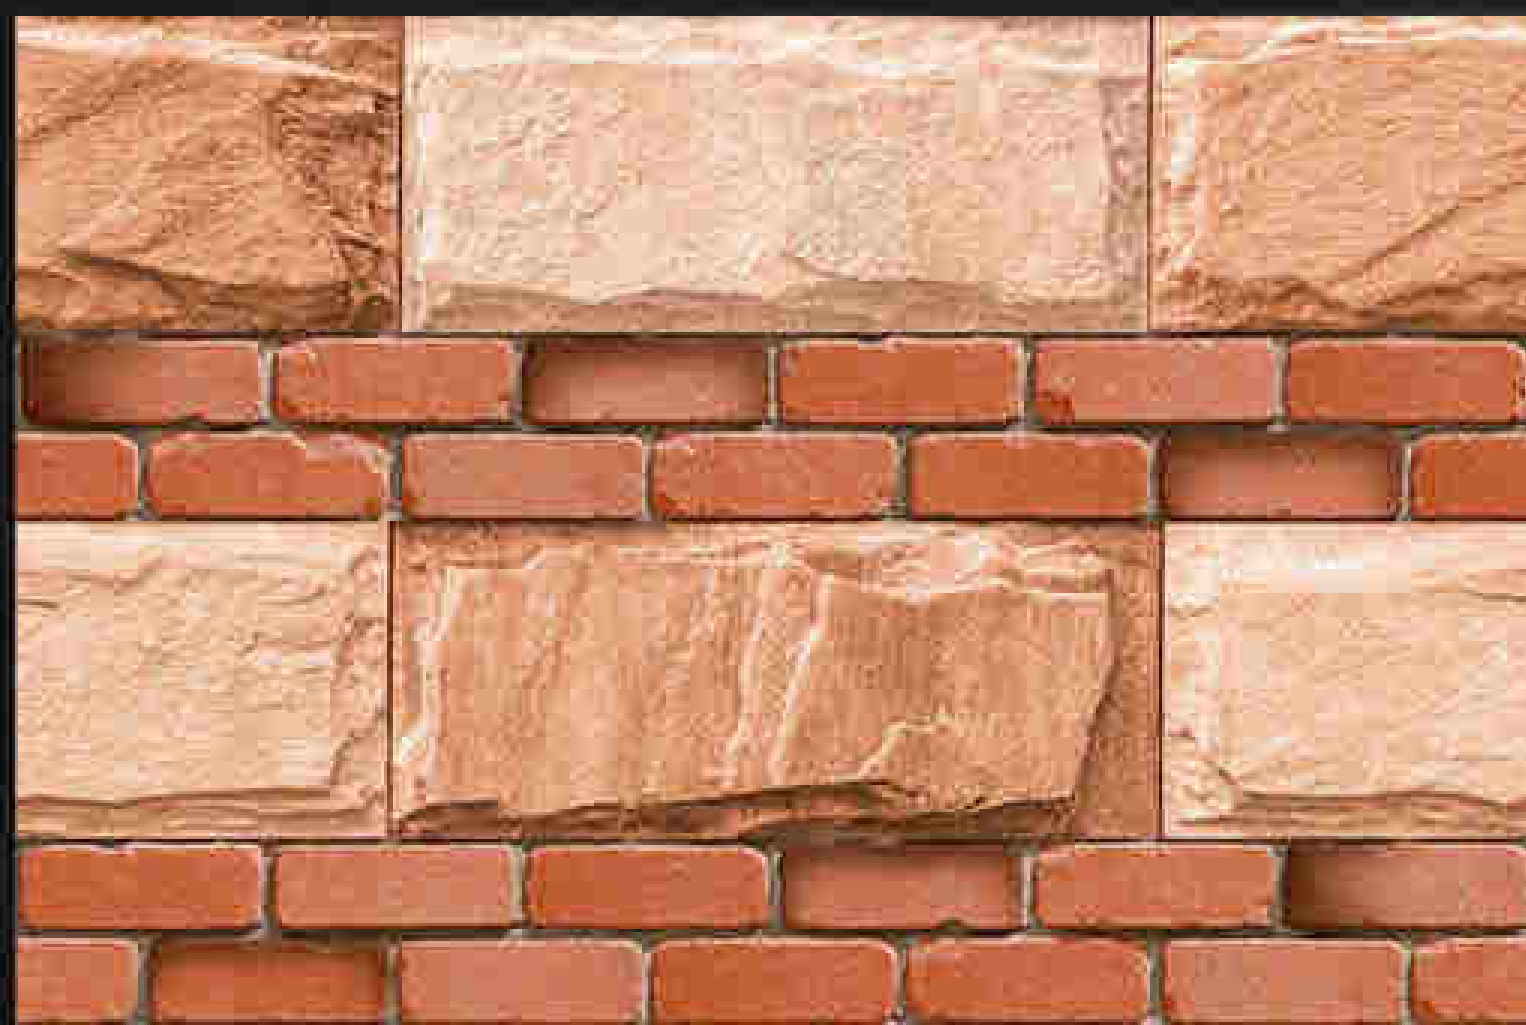

G_EL_8128

Plain

Matching Floor Available 300 x 300 mm

water proof

300x450mm
DIGITAL WALL TILES

GLOSSY \ SATIN
ELEVATION SERIES

LUXURIOUS
Collection

HC
HARISUN
CERAMIC