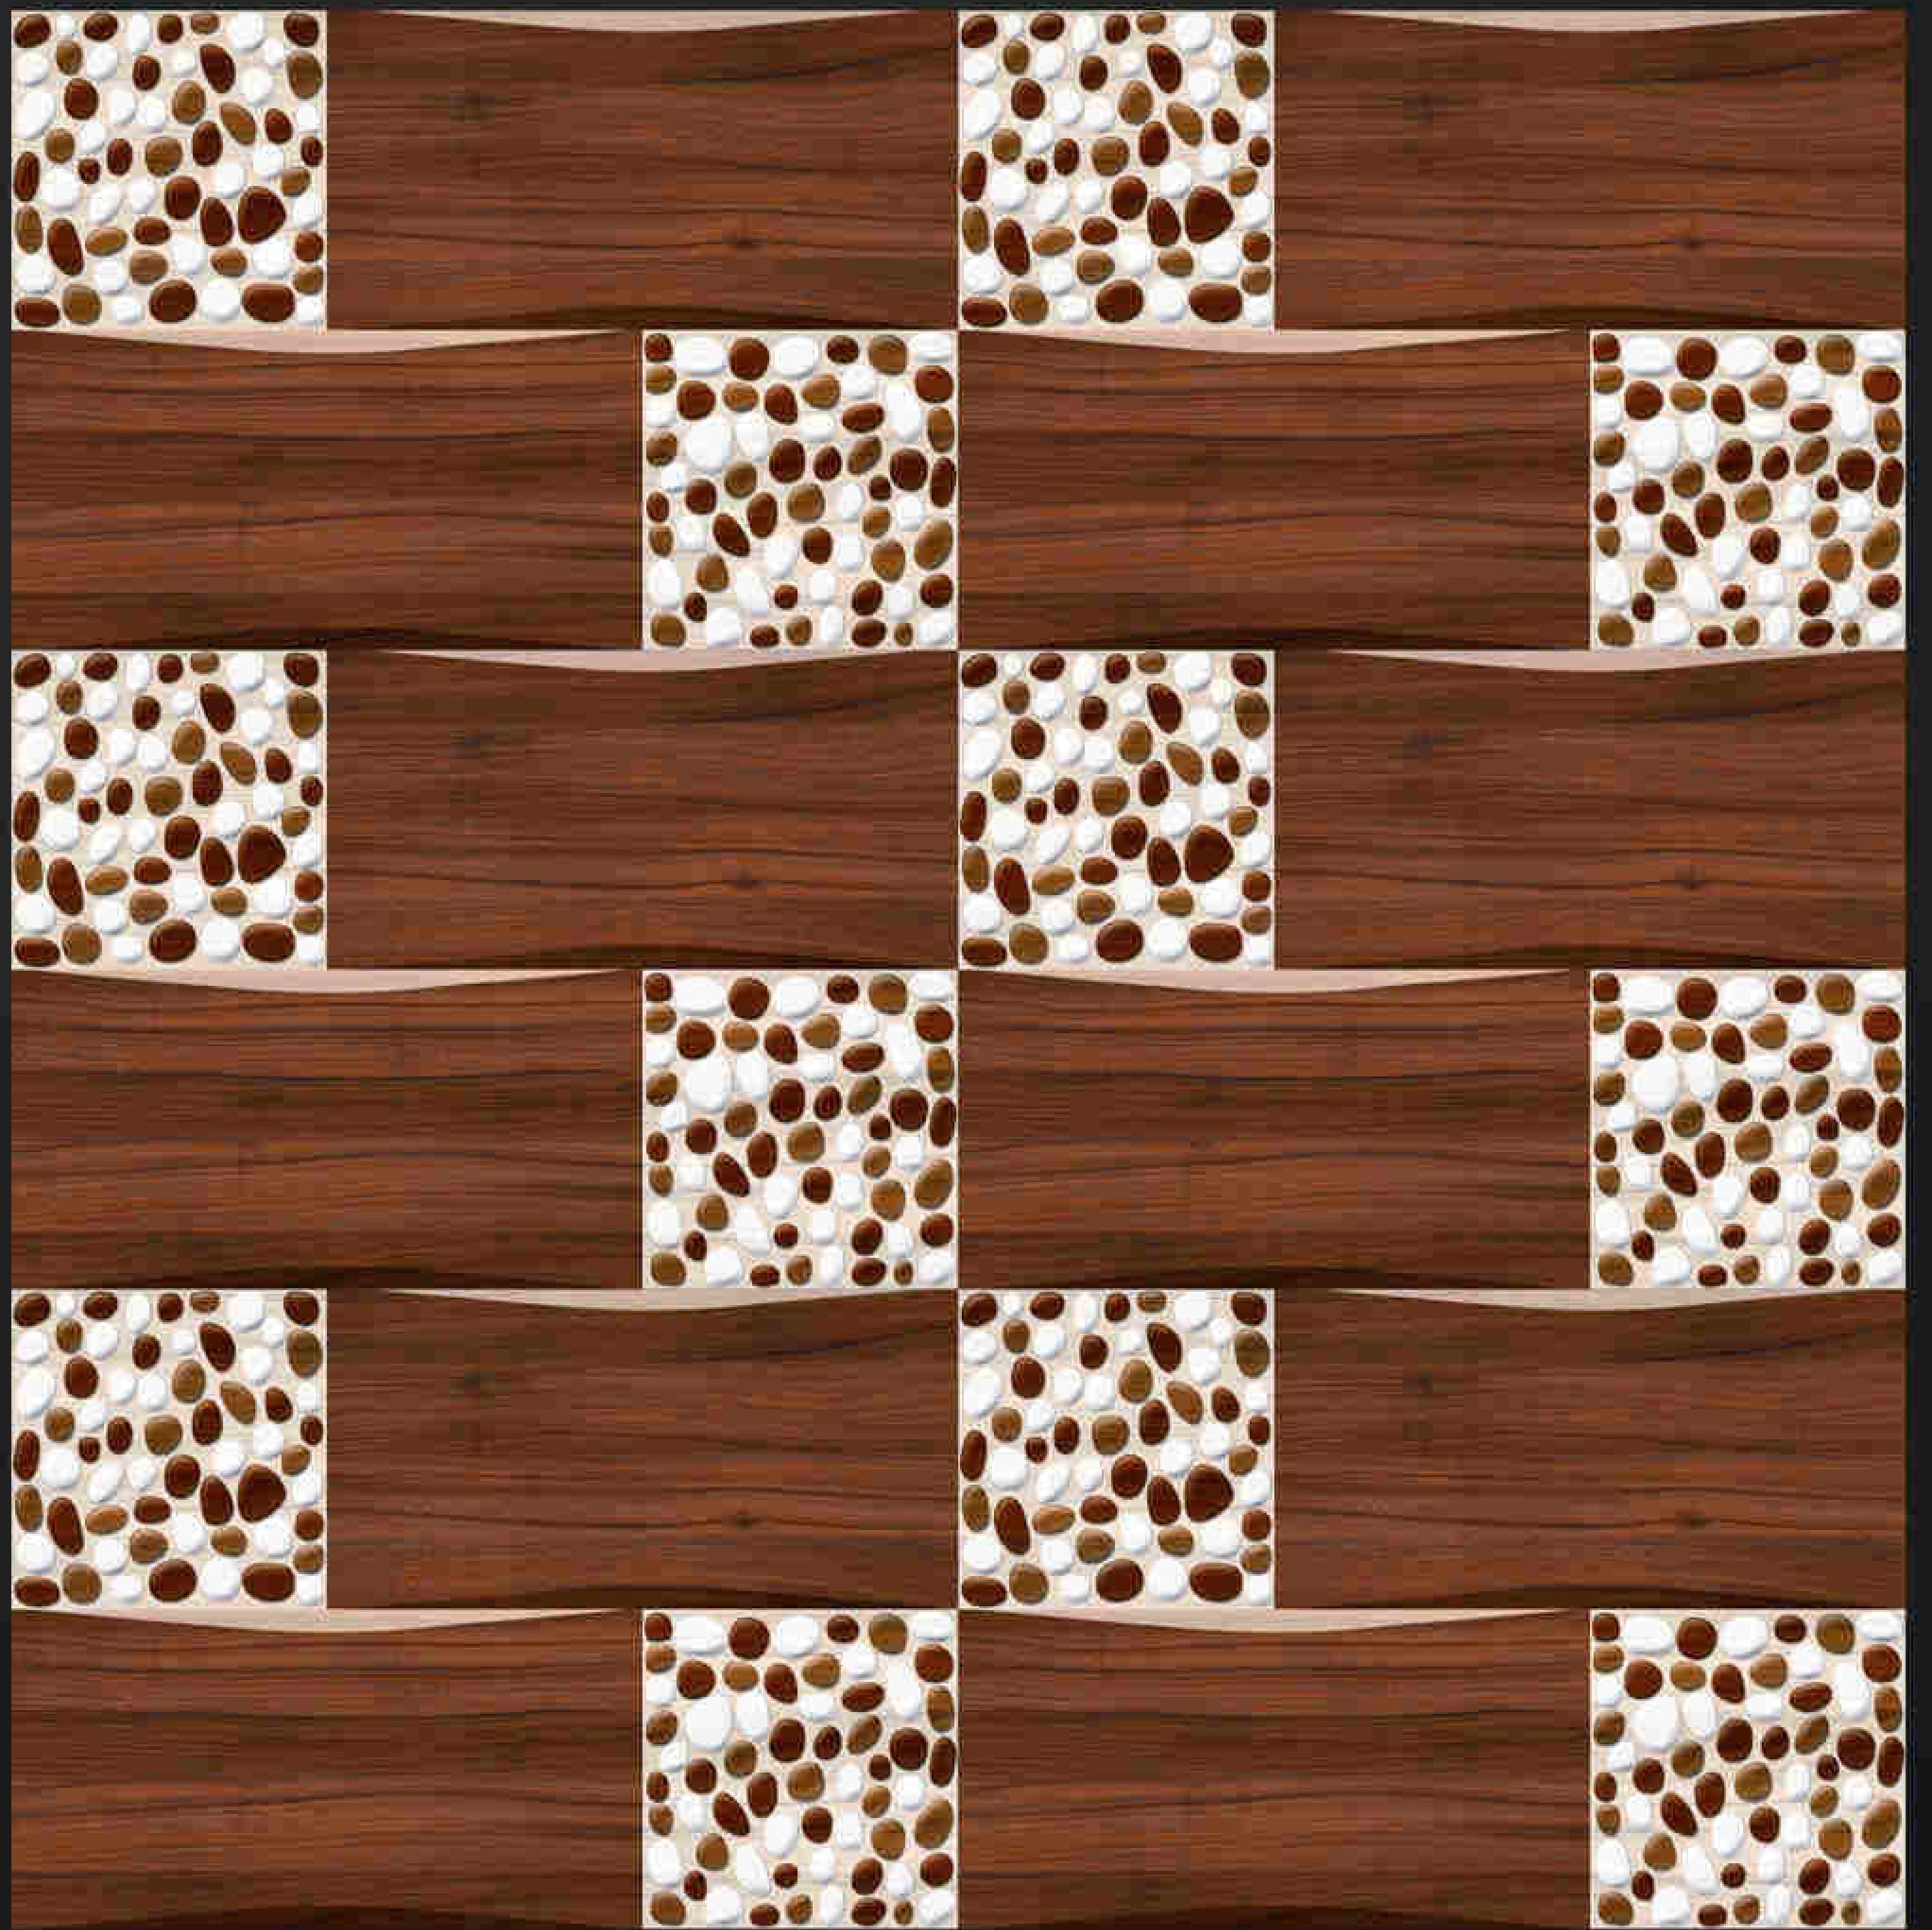

Matching Floor Available 300 x 300 mm

water proof