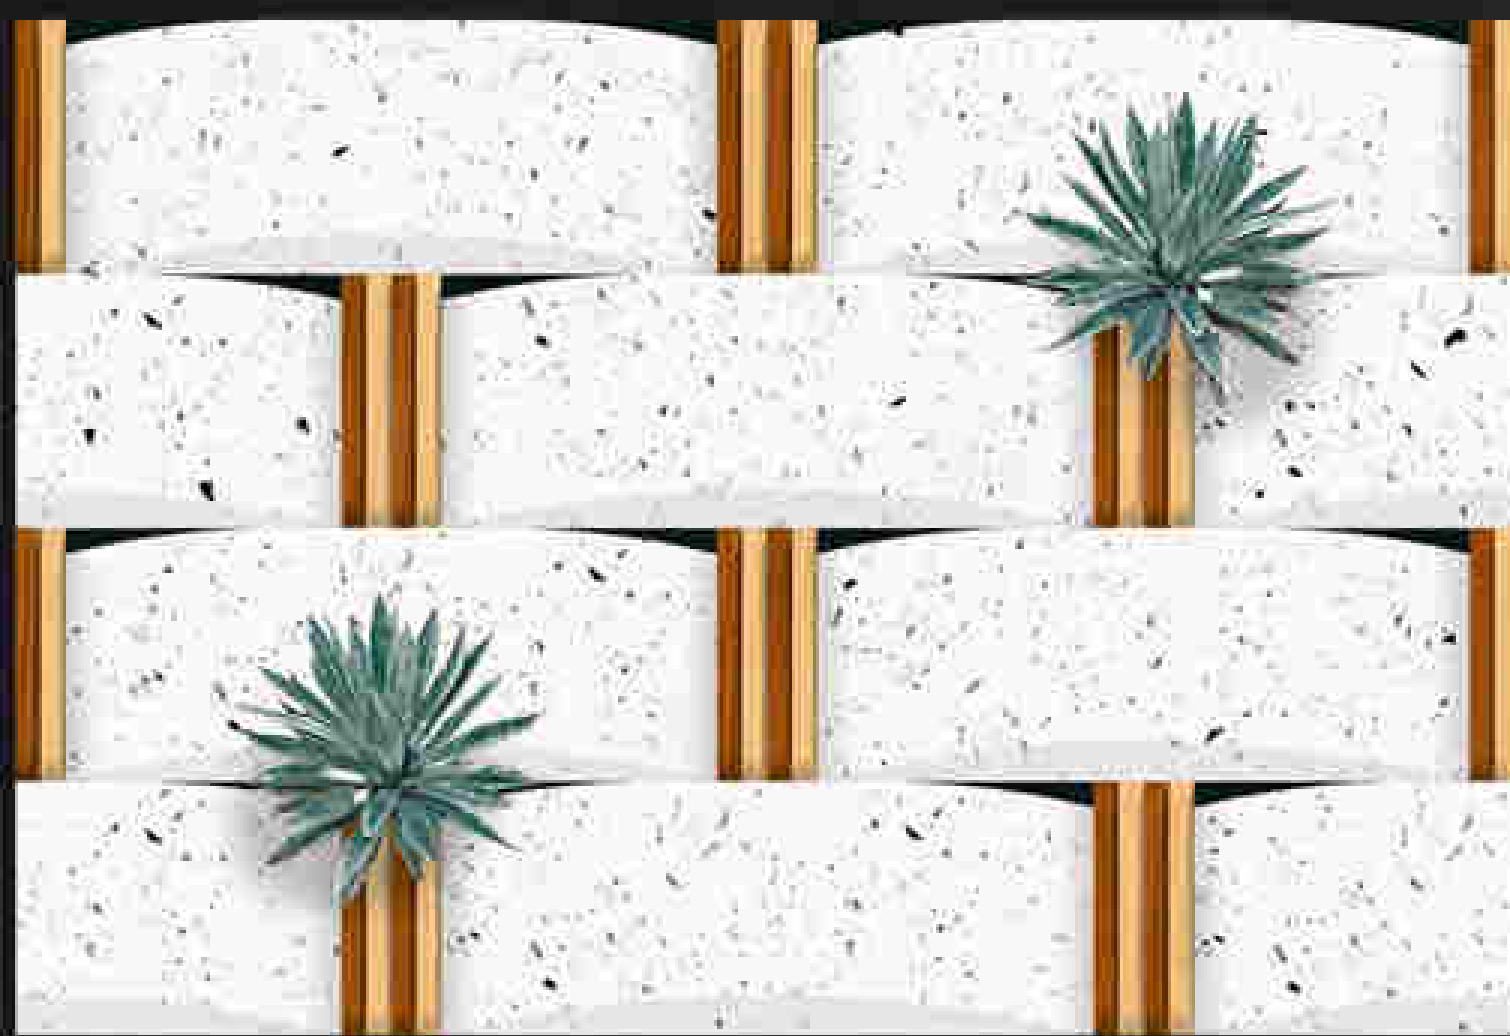

water proof

300x450mm
DIGITAL WALL TILES

GLOSSY \ SATIN
ELEVATION SERIES

LUXURIOUS
Collection

HC
HARISUN
CERAMIC

G_EL_8153

Matching Floor Available 300 x 300 mm

water proof