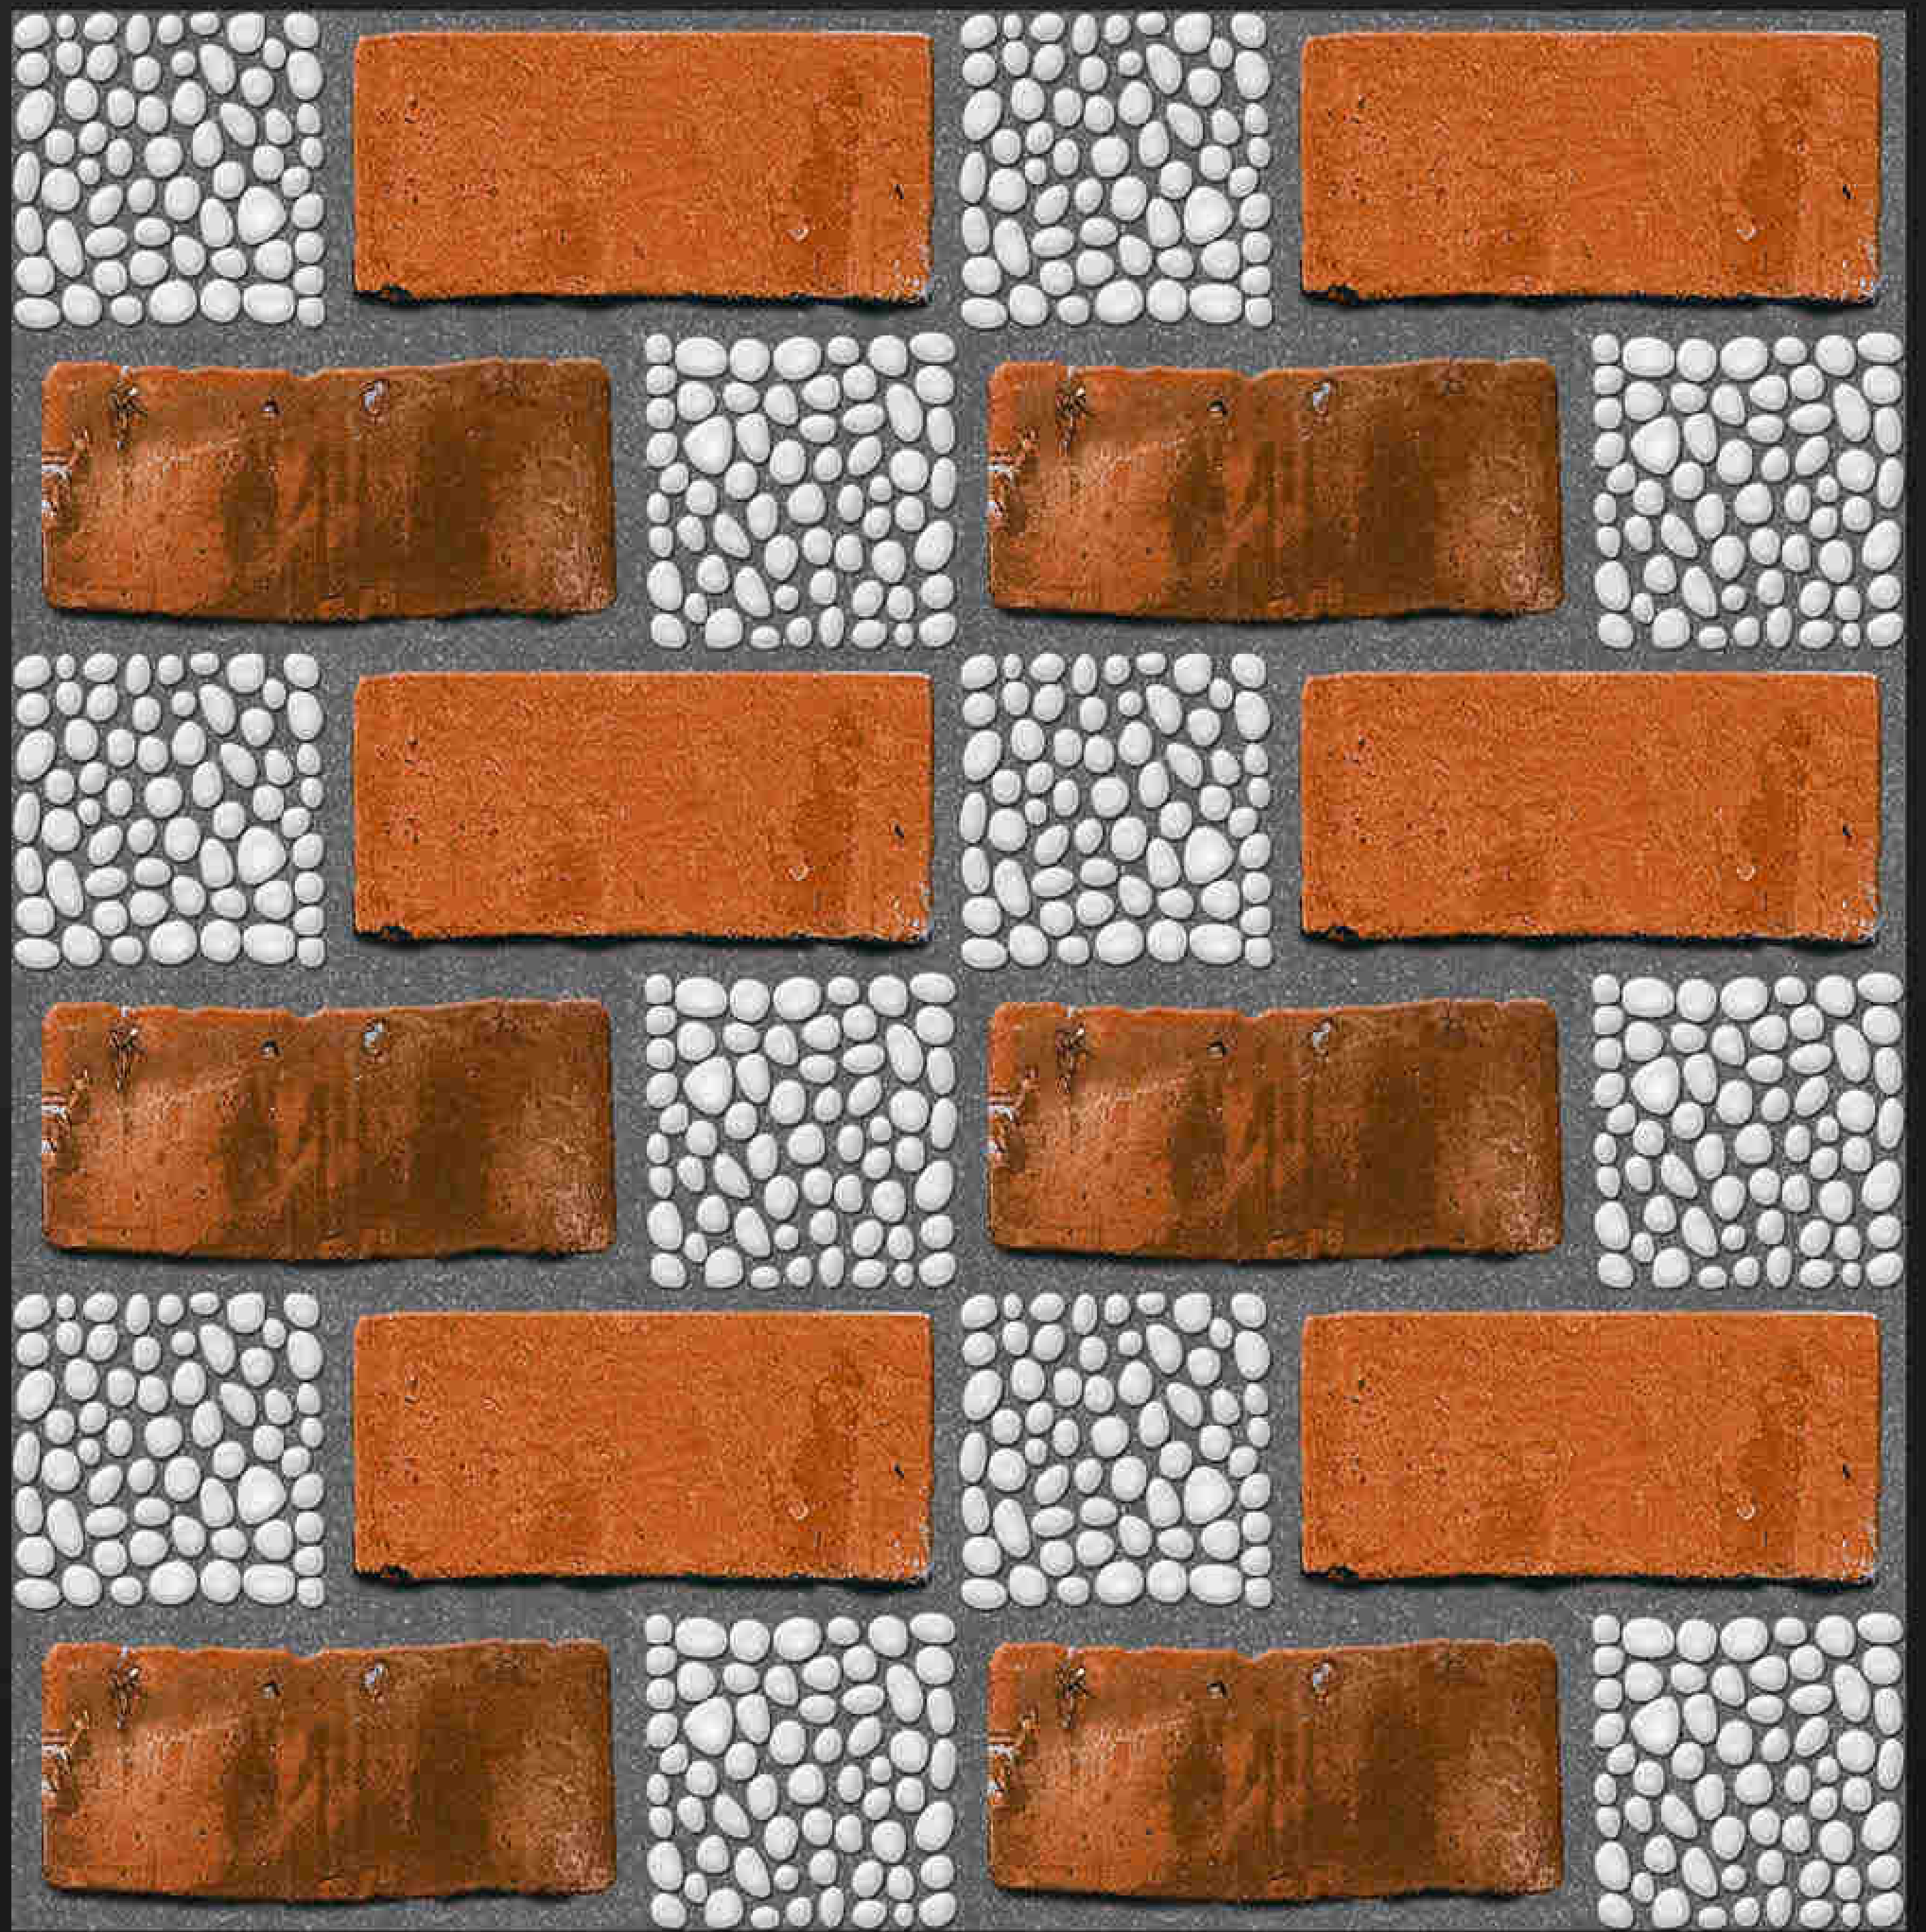

water proof

300x450mm
DIGITAL WALL TILES

GLOSSY \ SATIN
ELEVATION SERIES

LUXURIOUS
Collection

HC
HARISUN
C E R A M I C

G_EL_8146

Matching Floor Available 300 x 300 mm

water proof