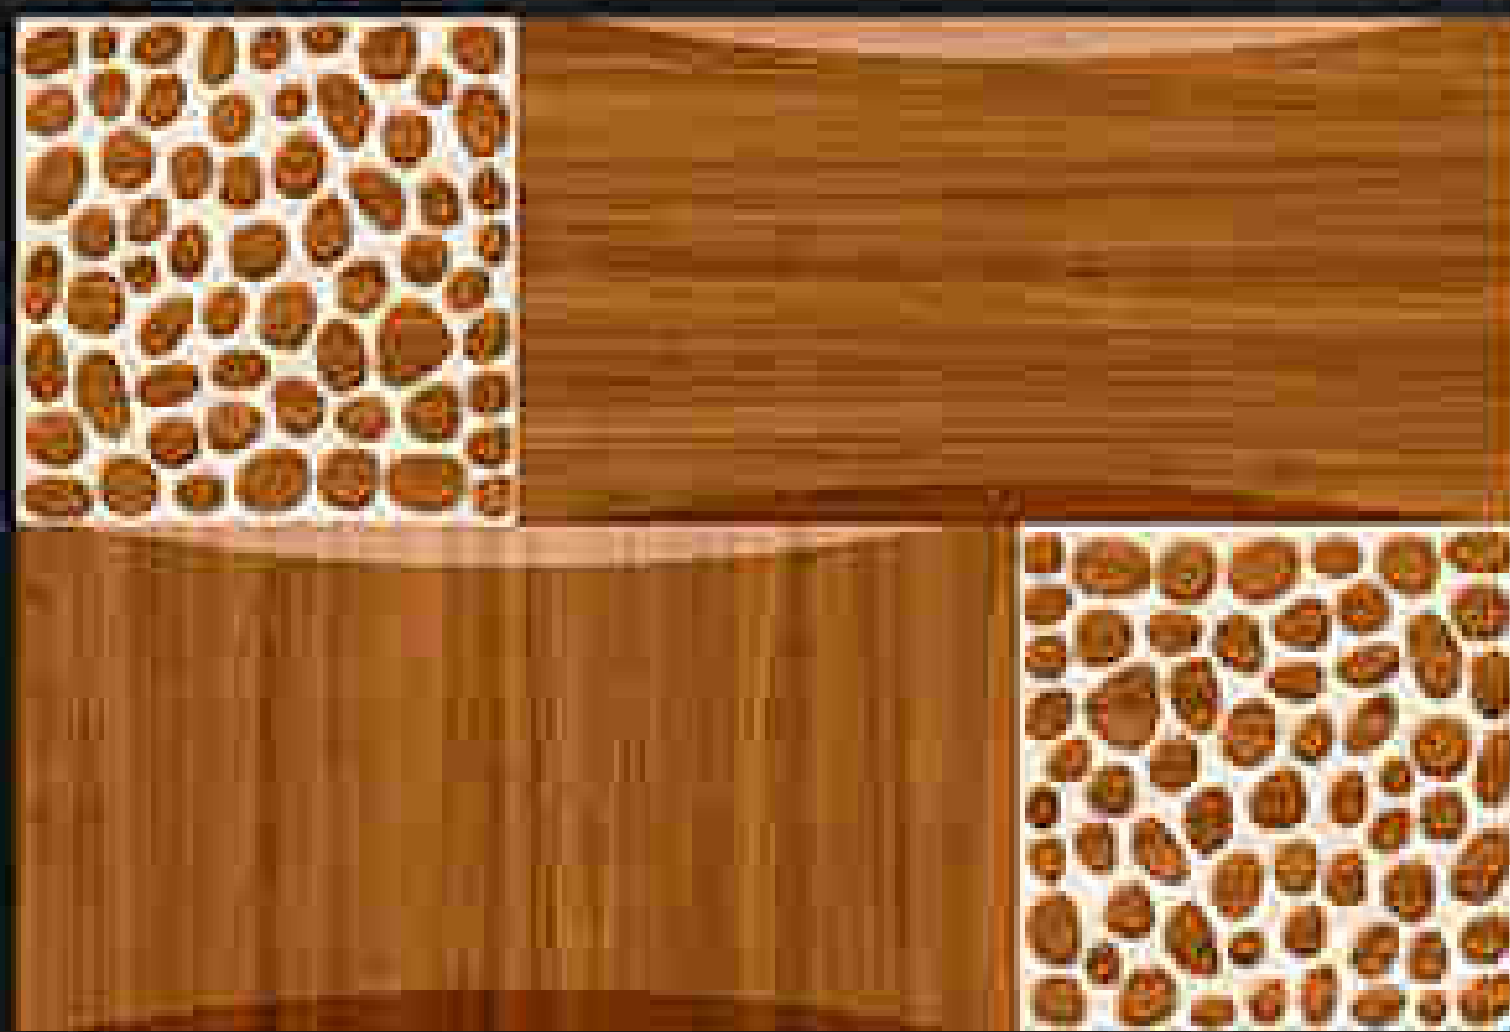

G_EL_8135

Matching Floor Available 300 x 300 mm

water proof

300x450mm
DIGITAL WALL TILES

GLOSSY \ SATIN
ELEVATION SERIES

LUXURIOUS
Collection

HC
HARISUN
C E R A M I C

G_EL_8136