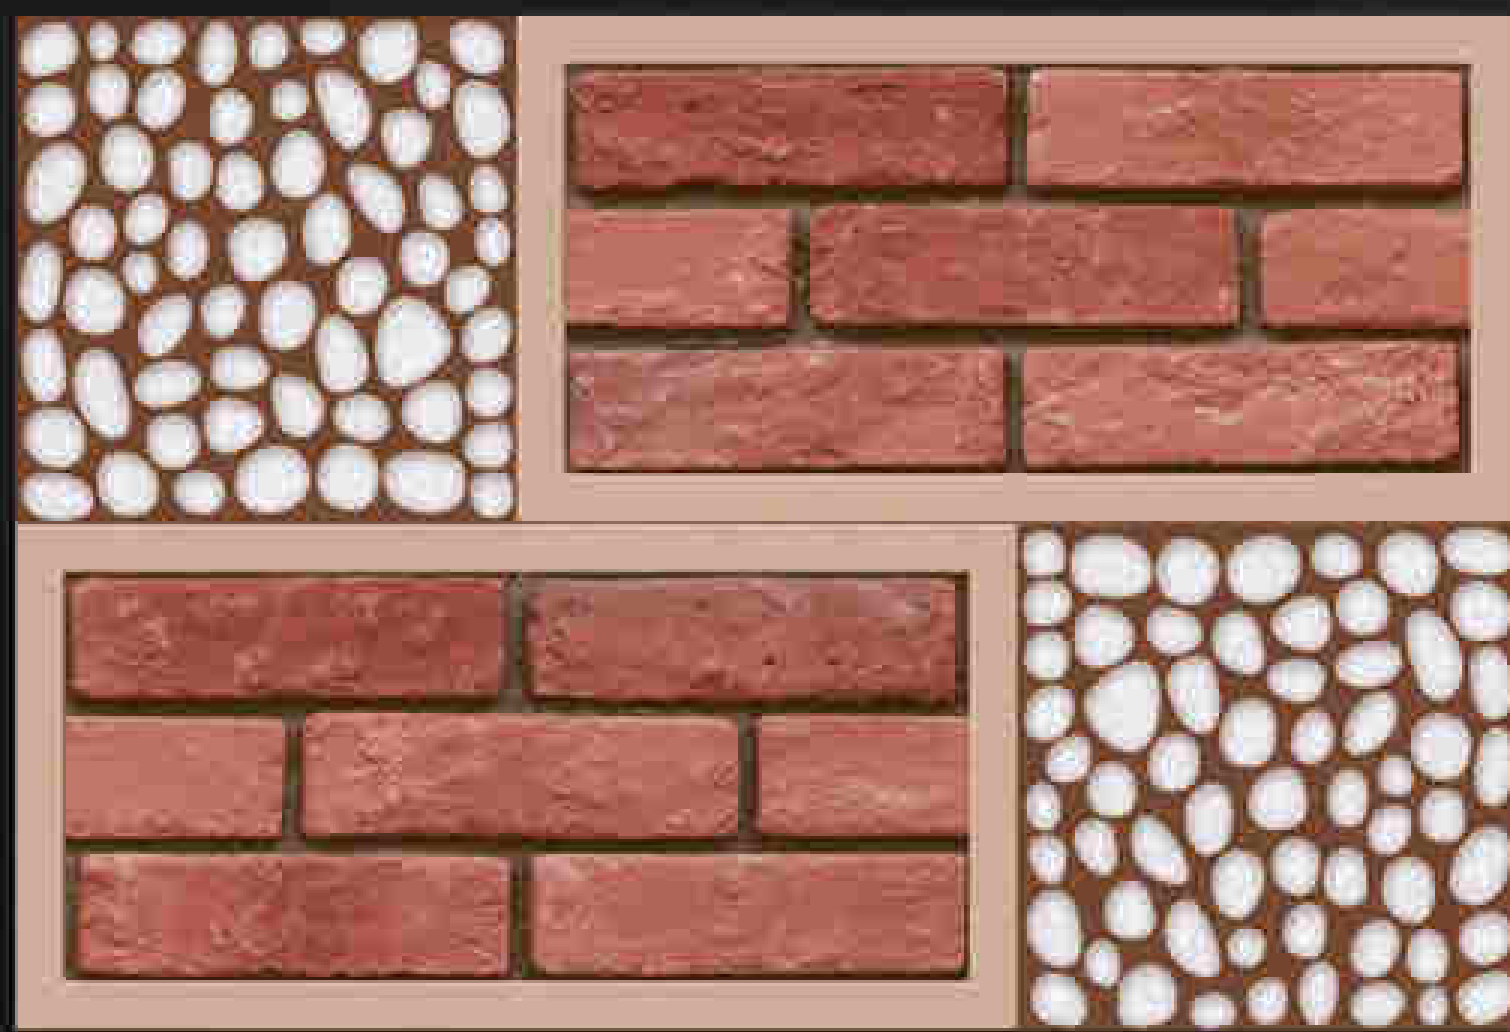

HC
HARISUN
C E R A M I C

G_EL_8177

Matching Floor Available 300 x 300 mm

water proof

300x450mm
DIGITAL WALL TILES

ELEVATION SERIES

LUXURIOUS
Collection

HC
HARISUN
C E R A M I C