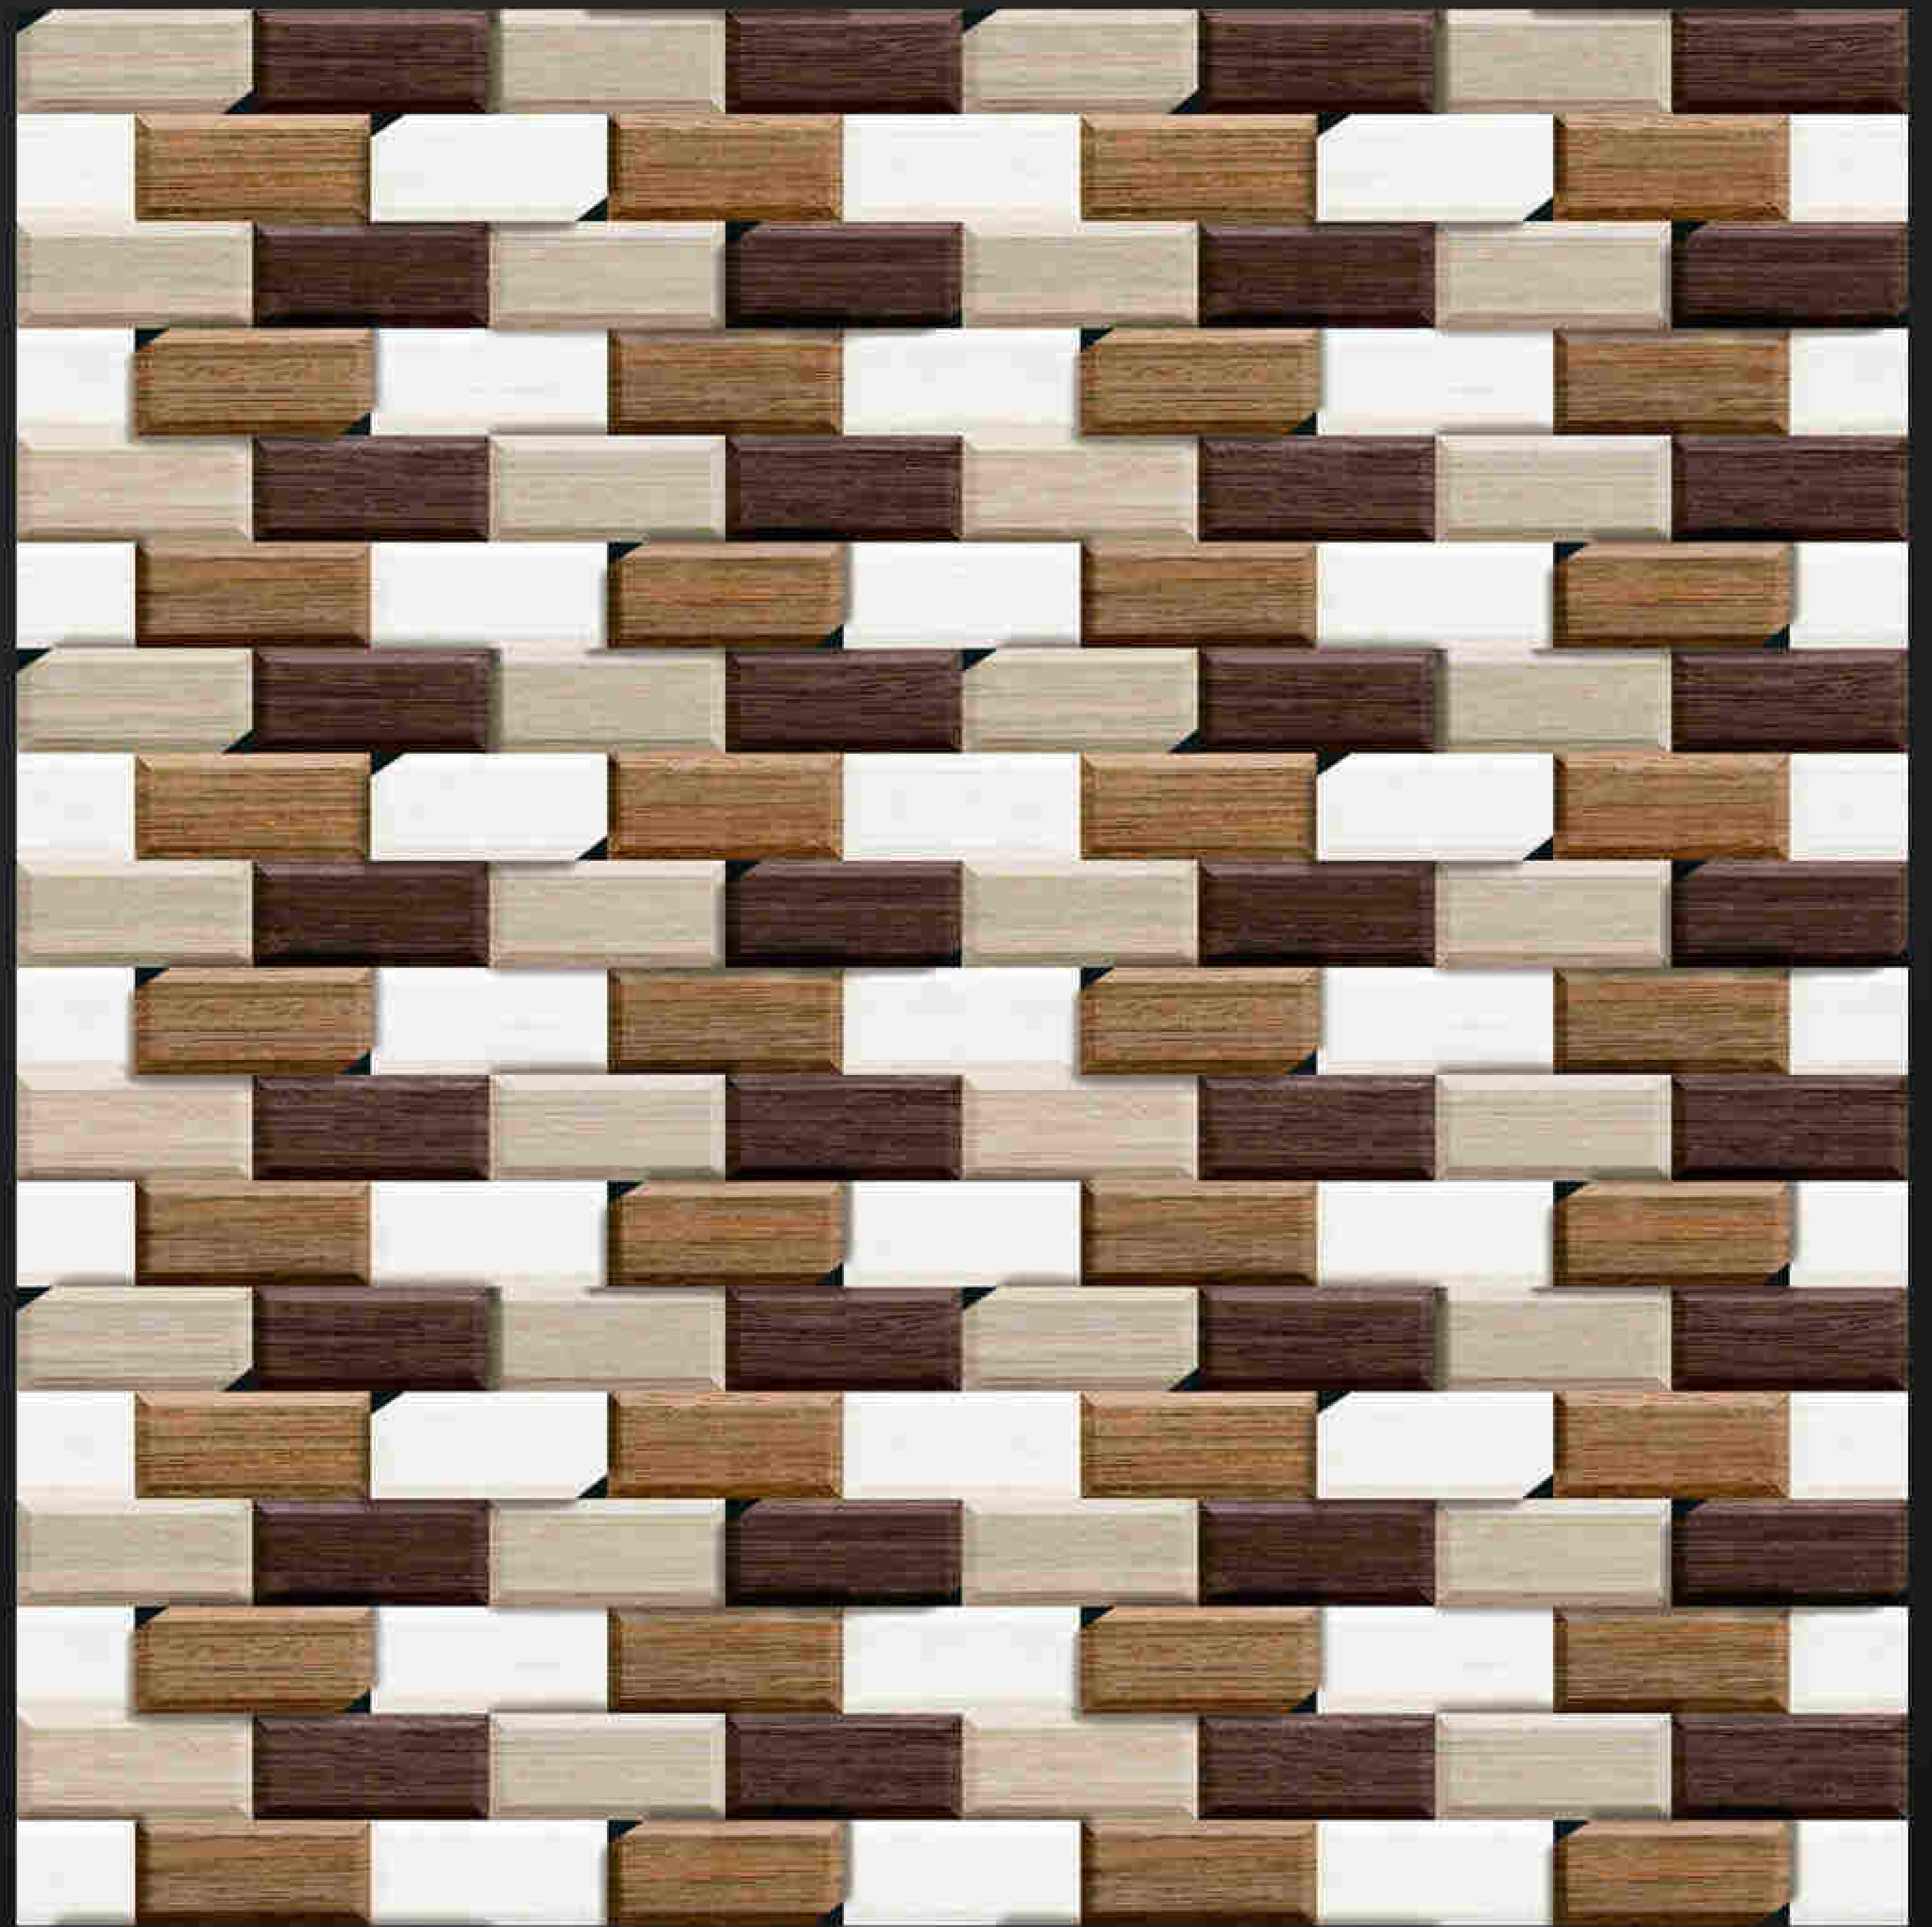

Matching Floor Available 300 x 300 mm

water proof

300x450mm
DIGITAL WALL TILES

GLOSSY \ SATIN
ELEVATION SERIES

LUXURIOUS
Collection

HC
HARISUN
CERAMIC

G_EL_8152

Matching Floor Available 300 x 300 mm