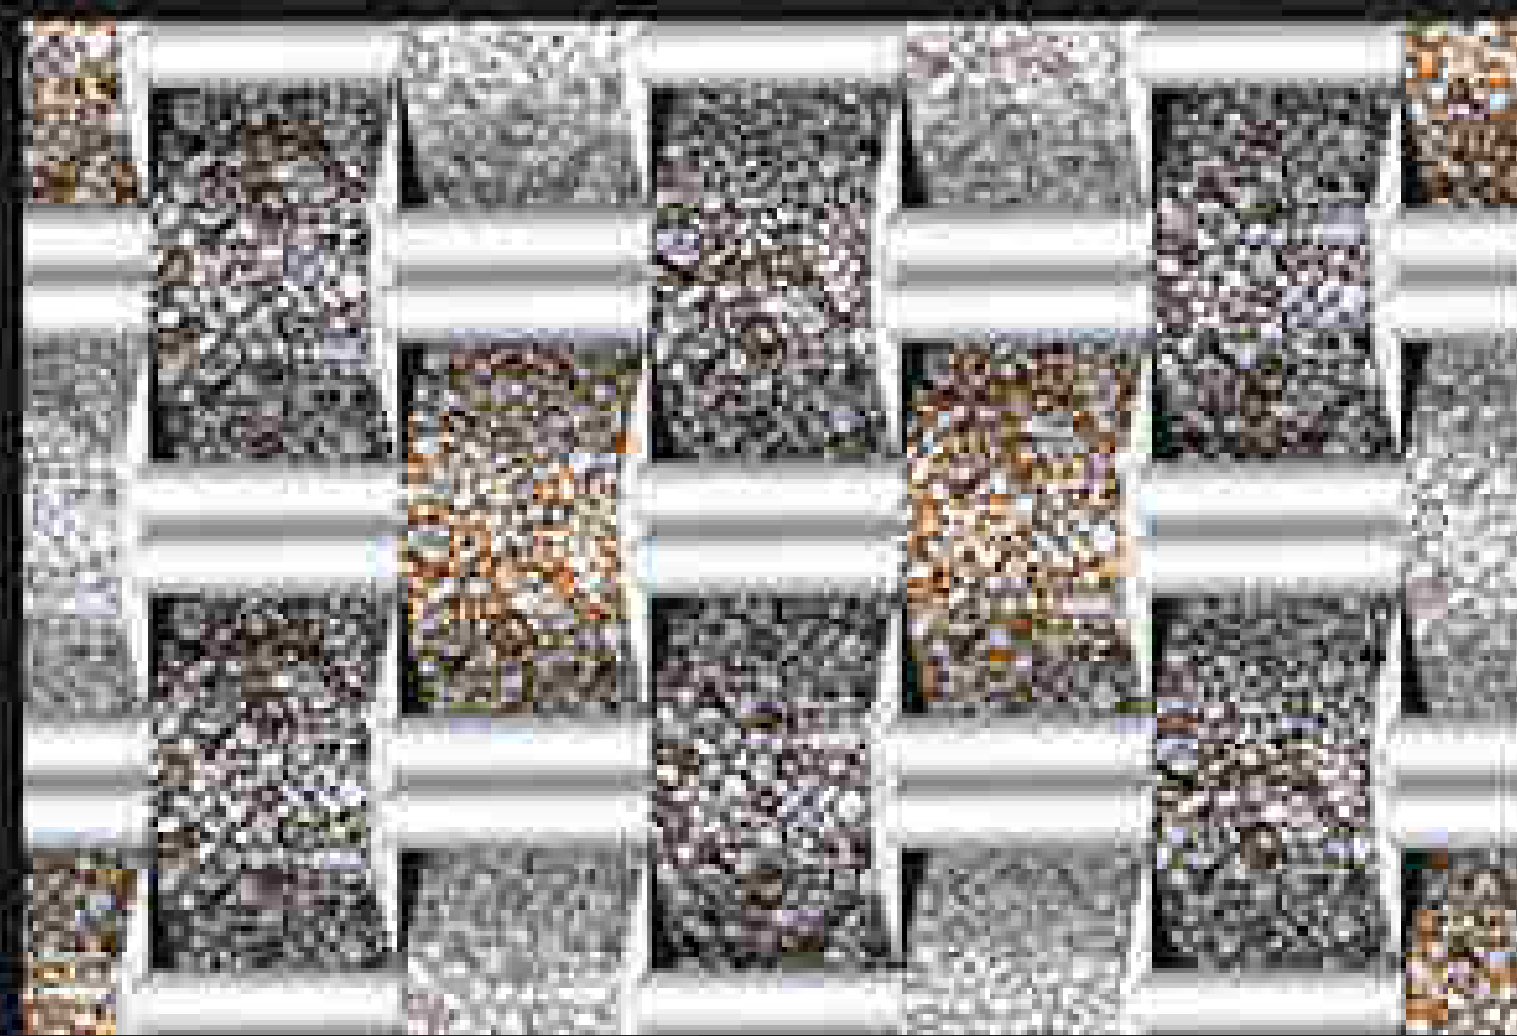

300x450mm
DIGITAL WALL TILES

GLOSSY \ SATIN
ELEVATION SERIES

LUXURIOUS
Collection

HC
HARISUN
C E R A M I C

G_EL_8138

Plain