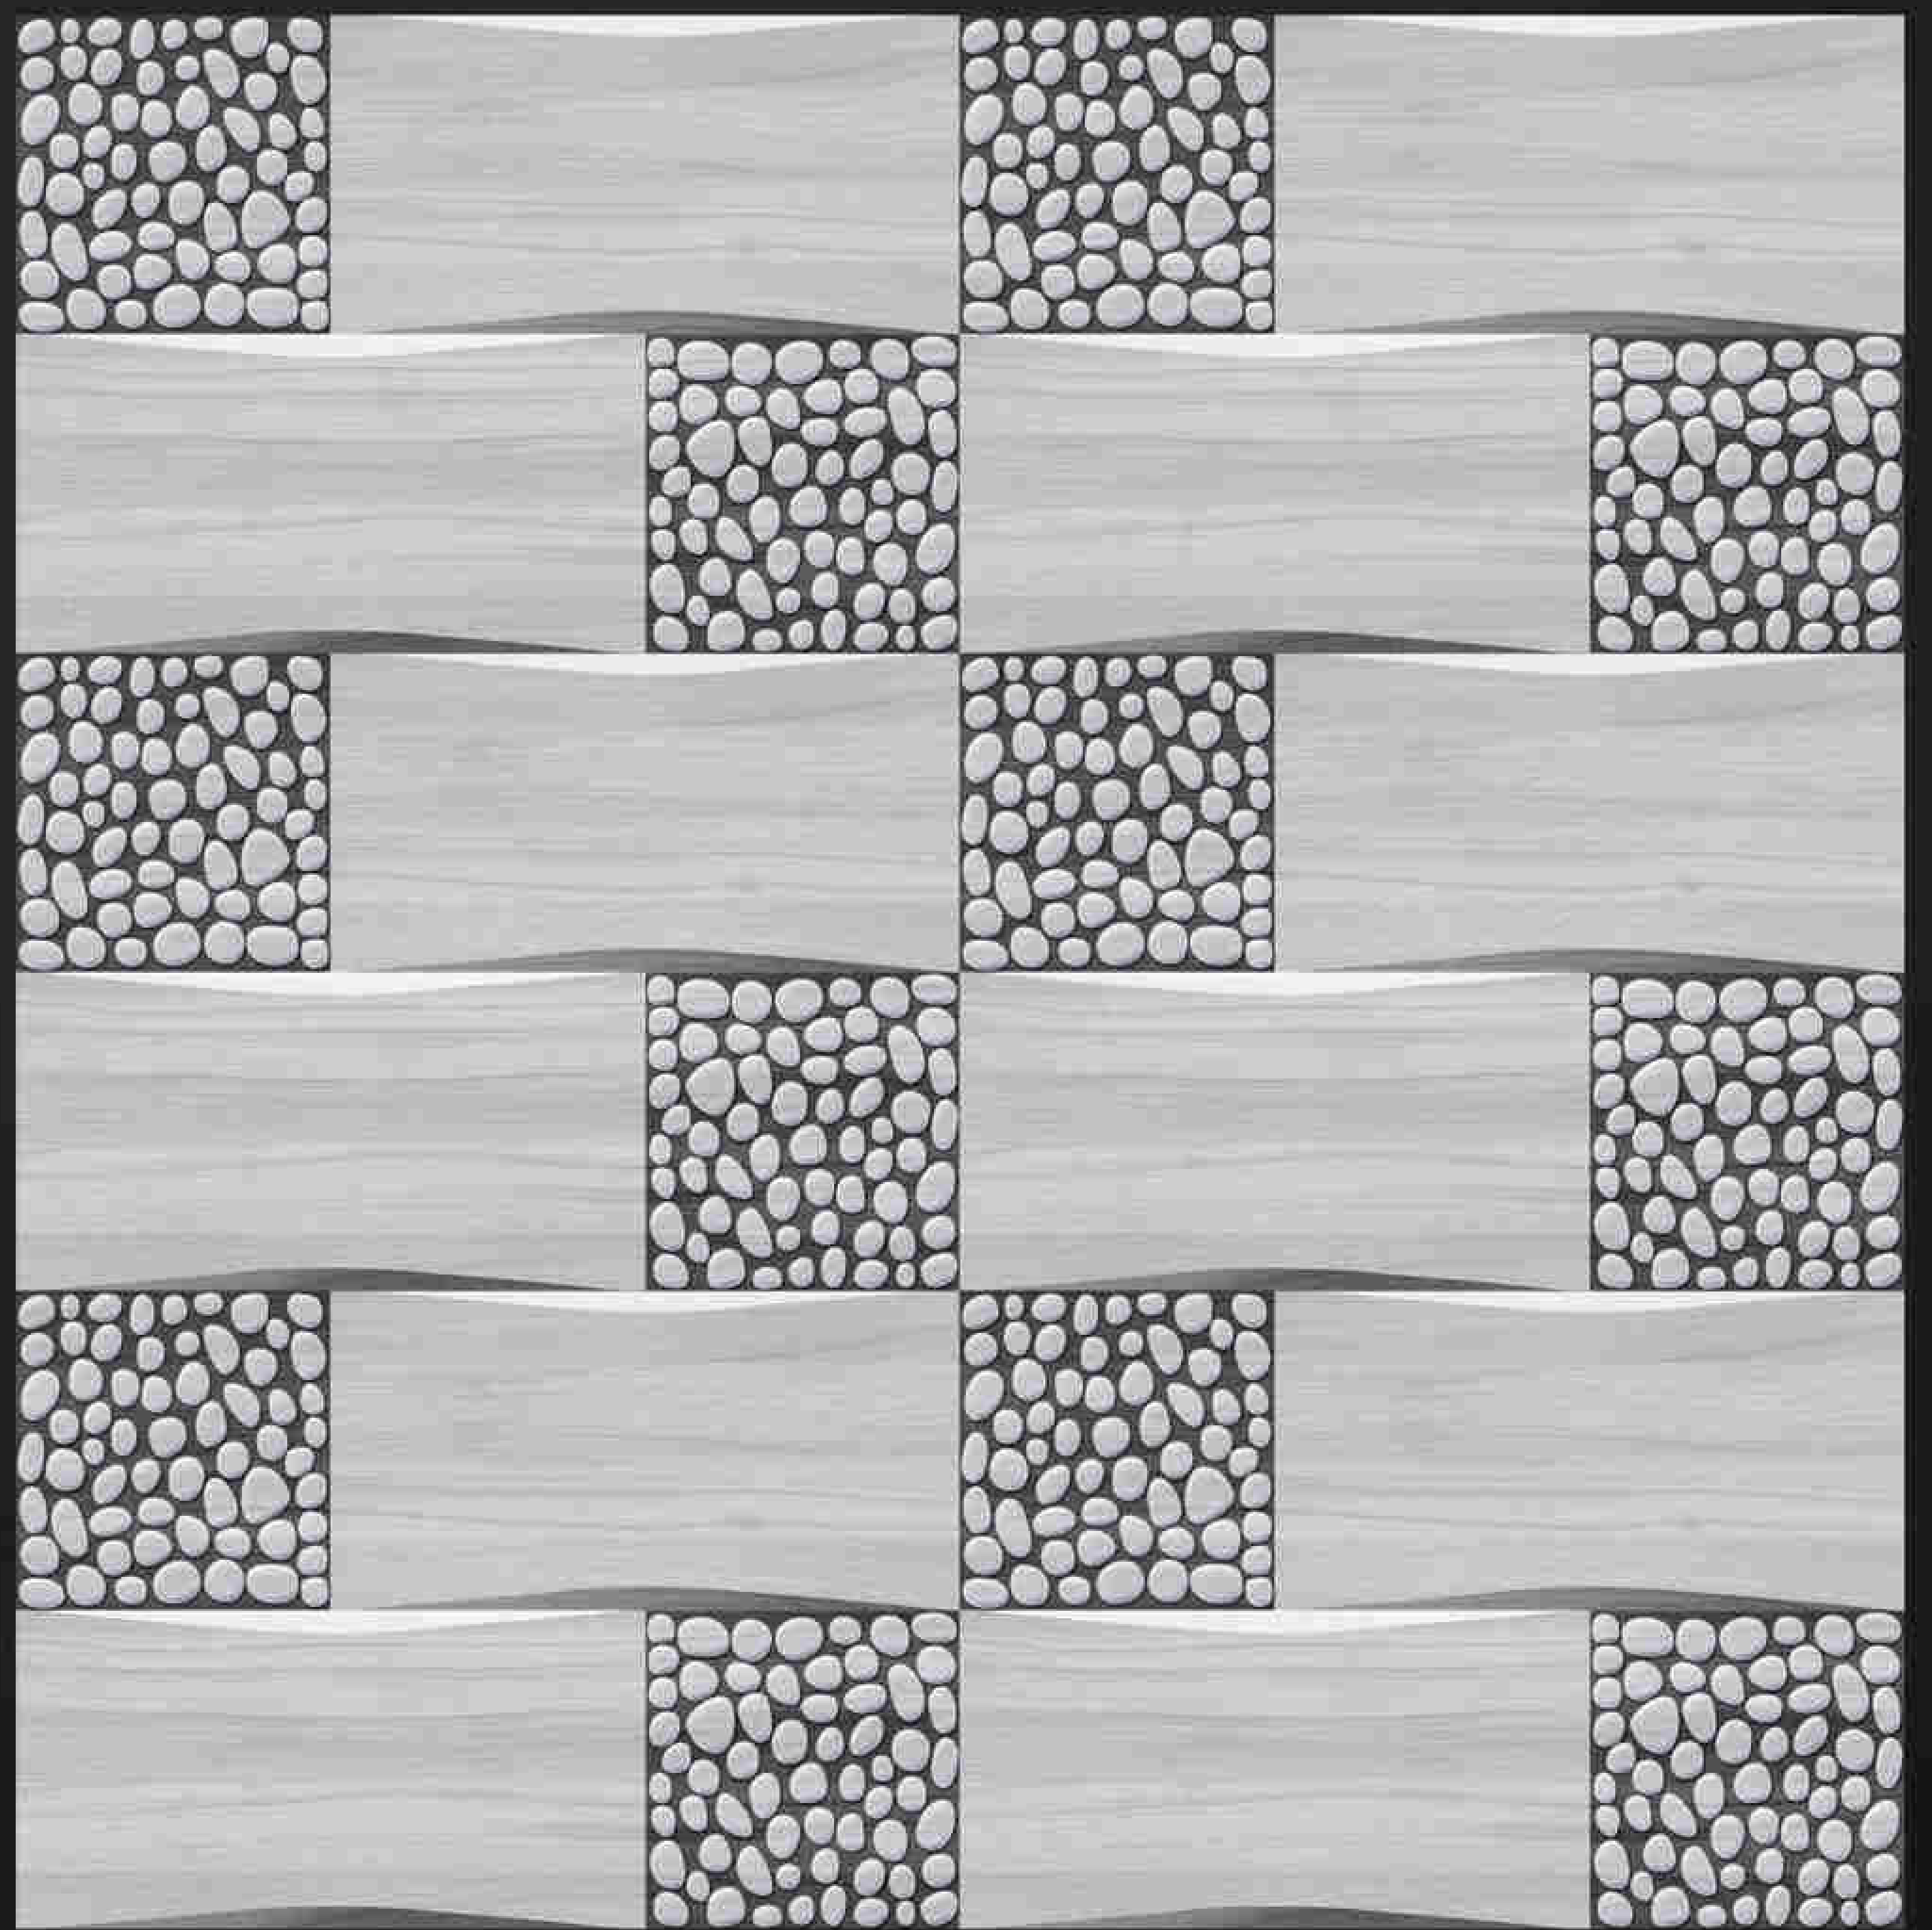

G_EL_8143

Matching Floor Available 300 x 300 mm

water proof

300x450mm
DIGITAL WALL TILES

GLOSSY \ SATIN
ELEVATION SERIES

LUXURIOUS
Collection

HC
HARISUN
C E R A M I C

G_EL_8144