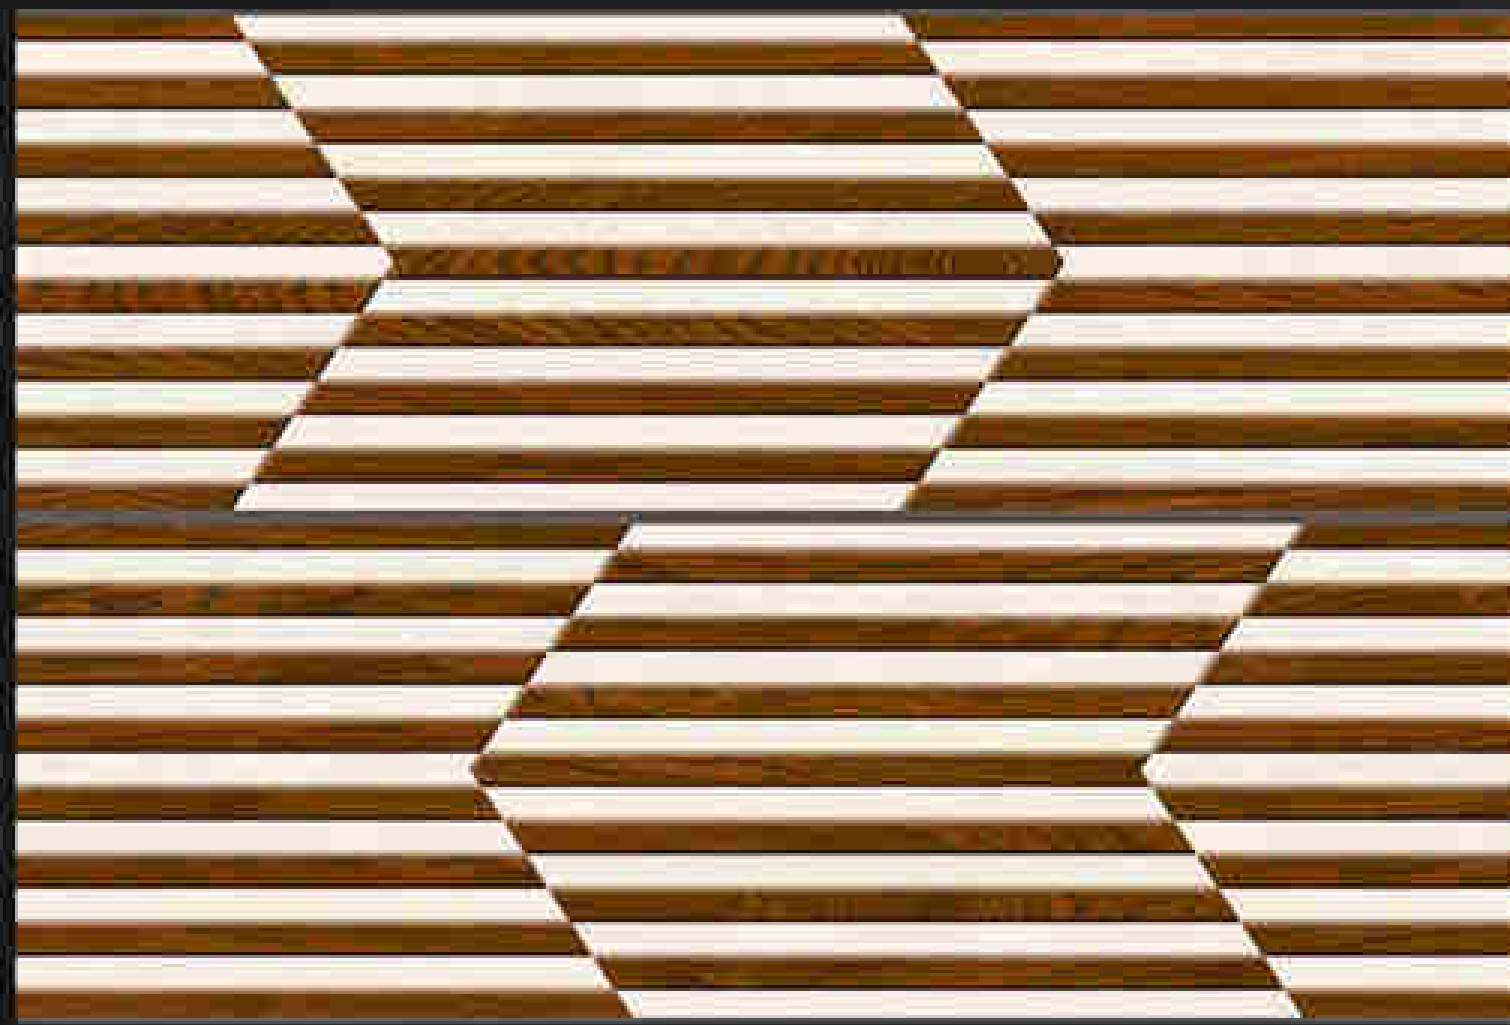

300x450mm
DIGITAL WALL TILES

ELEVATION SERIES

LUXURIOUS
Collection

HC
HARISUN
C E R A M I C

G_EL_8174