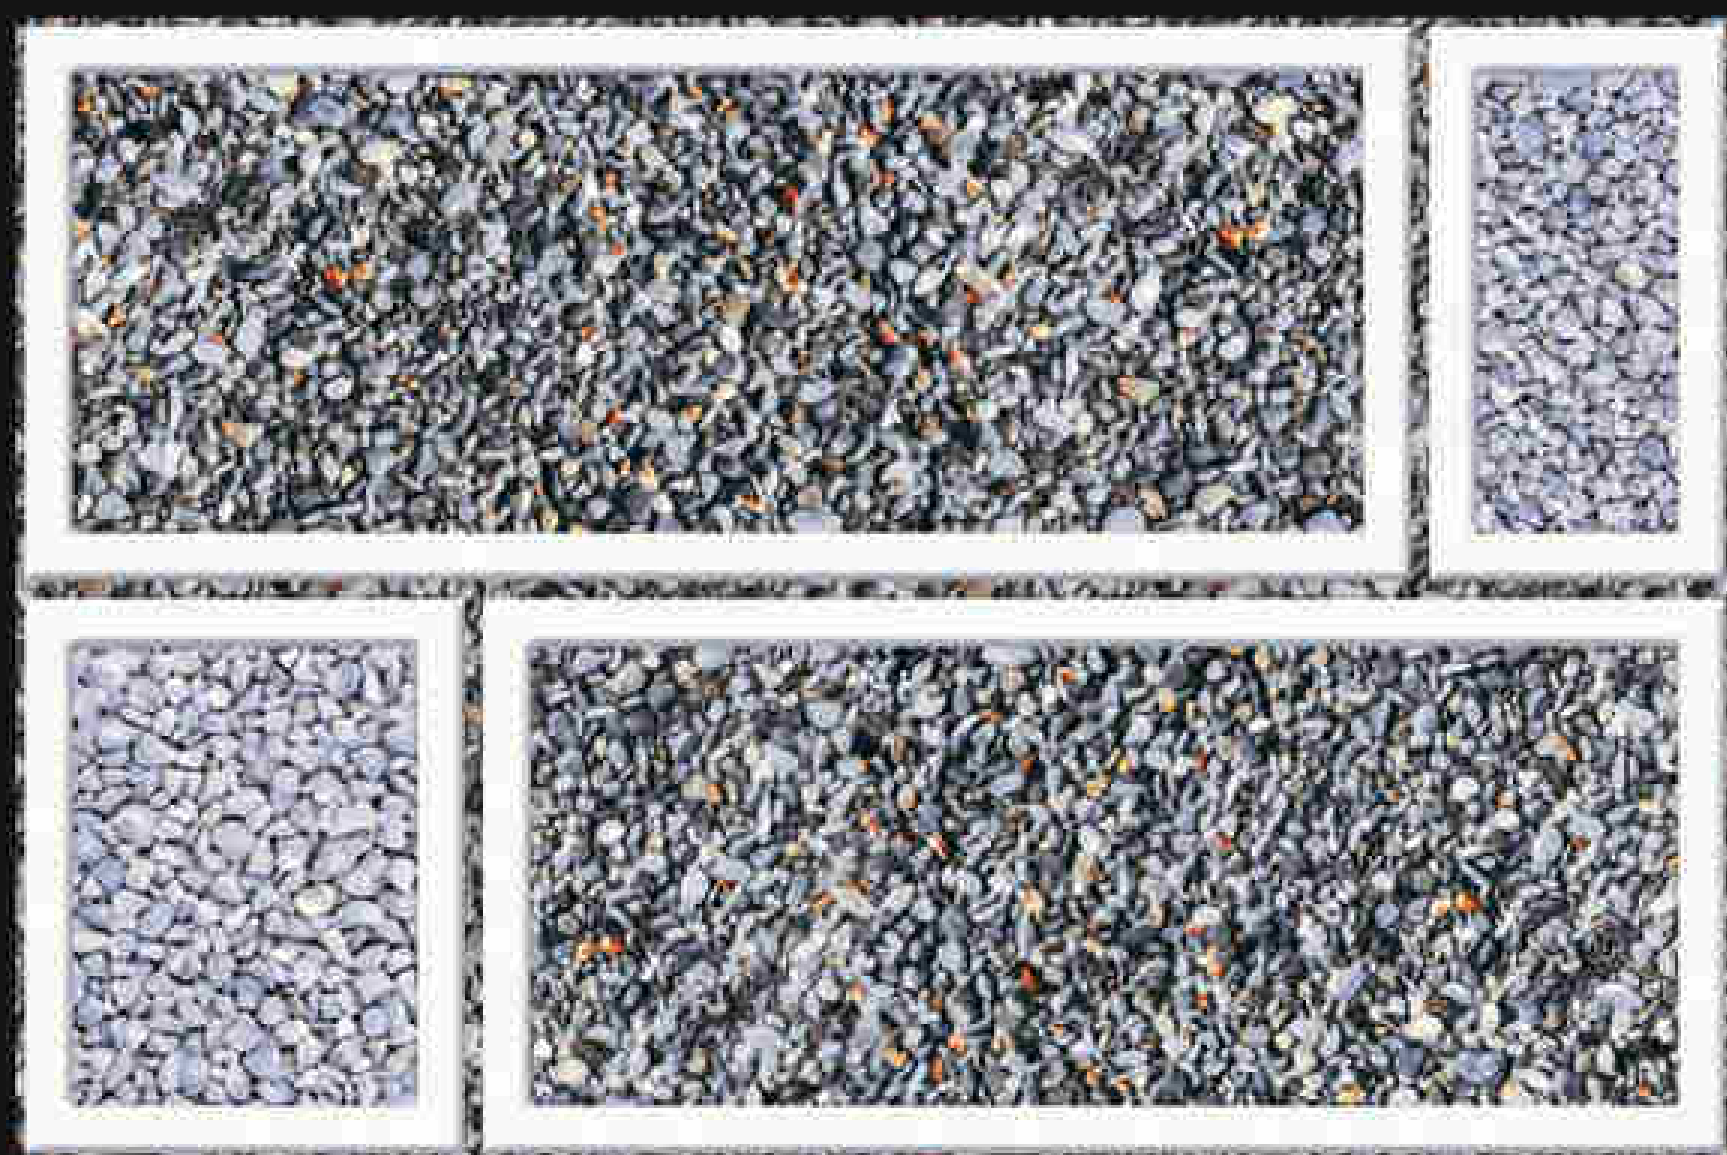

300x450mm
DIGITAL WALL TILES

GLOSSY \ SATIN
ELEVATION SERIES

LUXURIOUS
Collection

HC
HARISUN
C E R A M I C

G_EL_8121

Matching Floor Available 300 x 300 mm

water proof