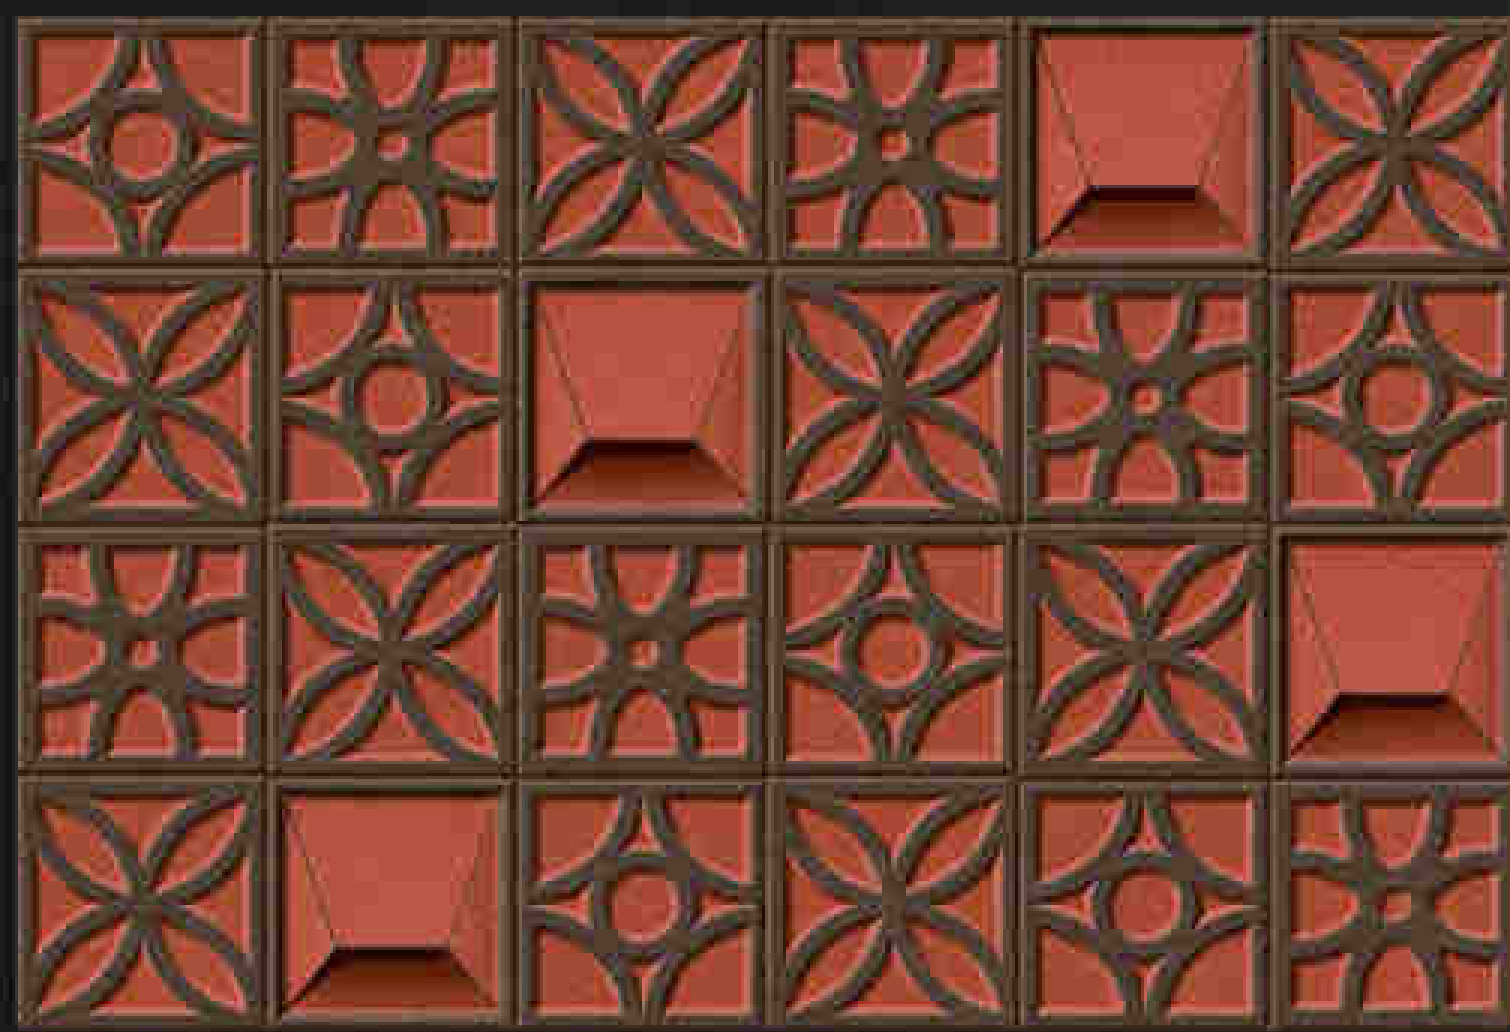

HC
HARISUN
C E R A M I C

G_EL_8168

Matching Floor Available 300 x 300 mm

water proof

300x450mm
DIGITAL WALL TILES

ELEVATION SERIES

LUXURIOUS
Collection

HC
HARISUN
C E R A M I C