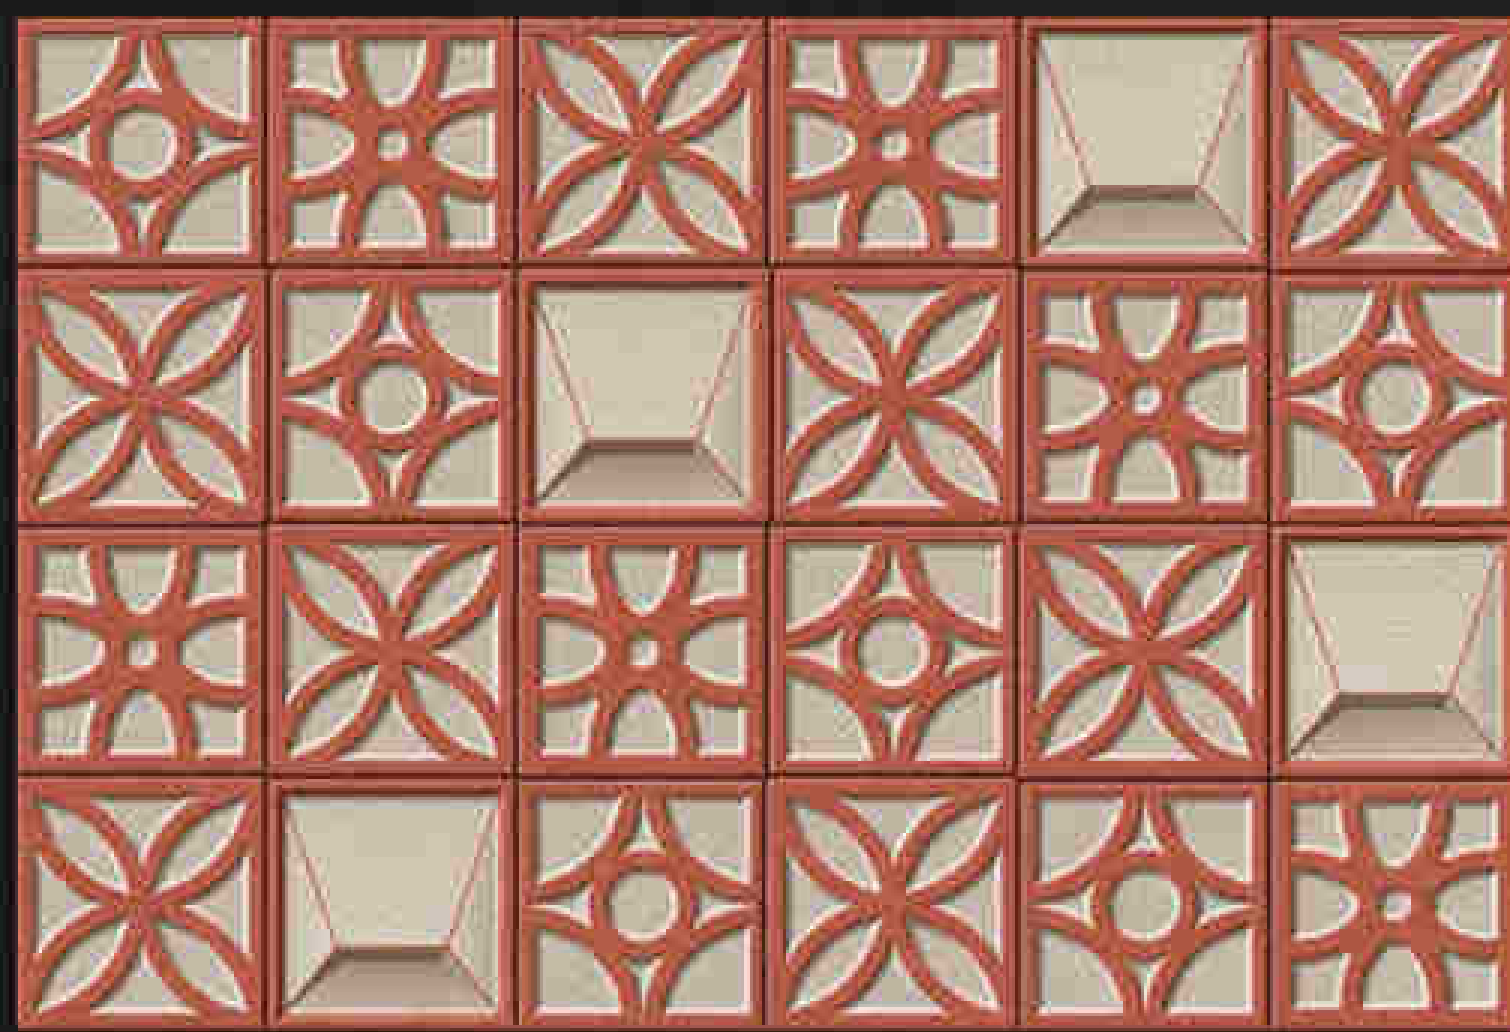

G_EL_8169

Matching Floor Available 300 x 300 mm

water proof

300x450mm
DIGITAL WALL TILES

ELEVATION SERIES

LUXURIOUS
Collection

HC
HARISUN
C E R A M I C

G_EL_8170