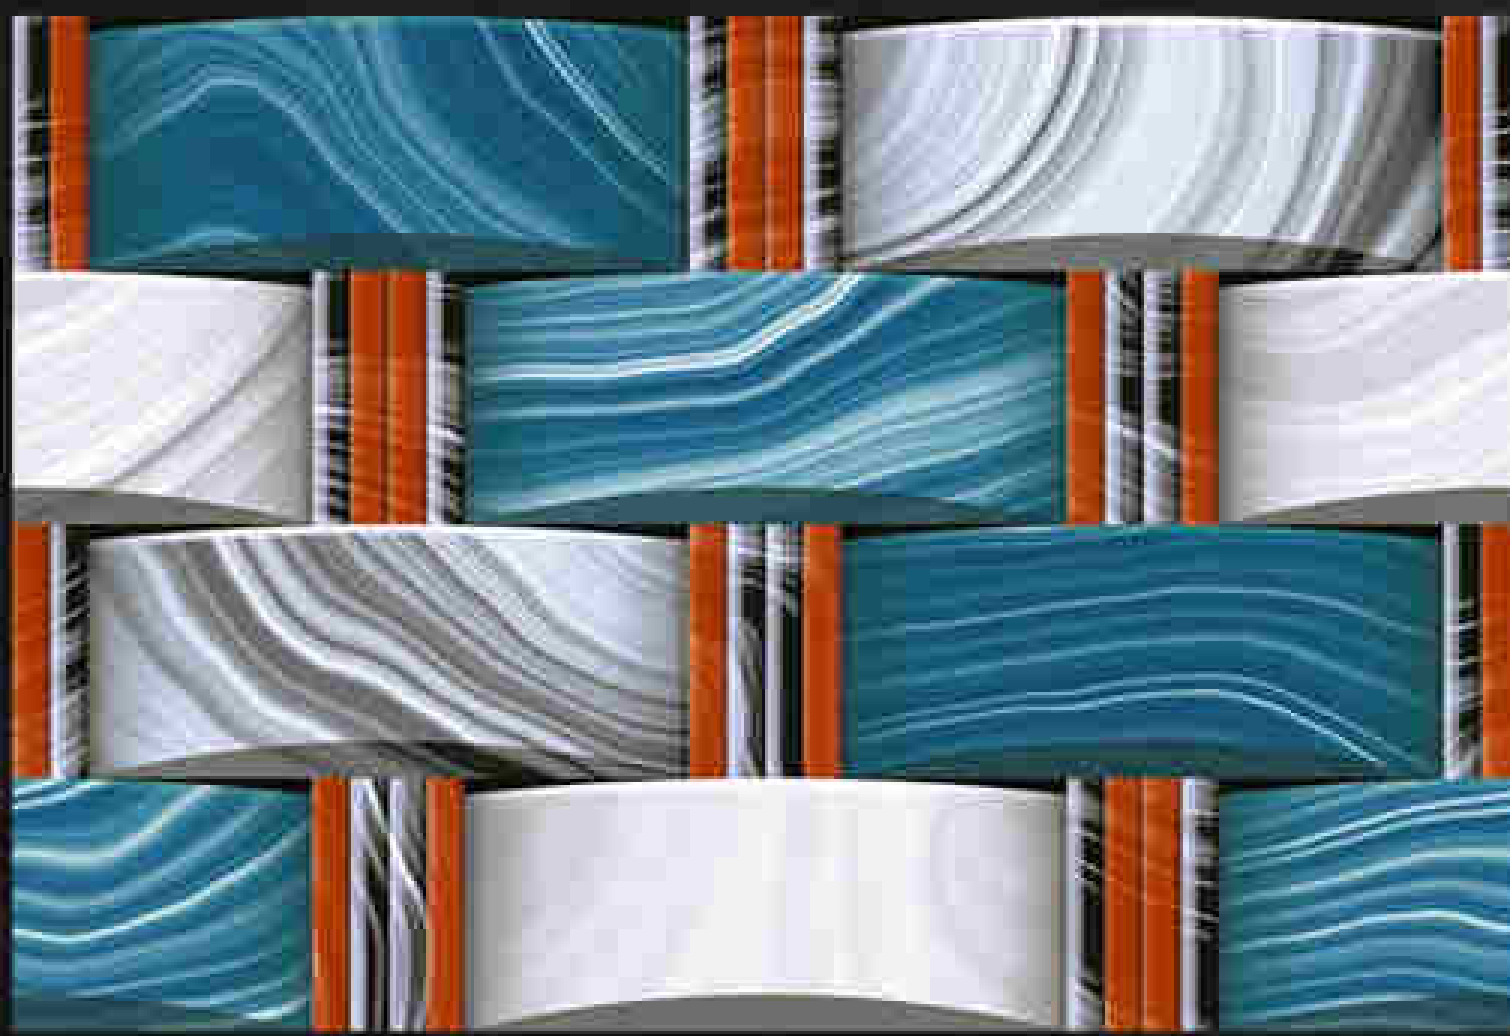

300x450mm
DIGITAL WALL TILES

ELEVATION SERIES

LUXURIOUS
Collection

HC
HARISUN
C E R A M I C

G_EL_8160