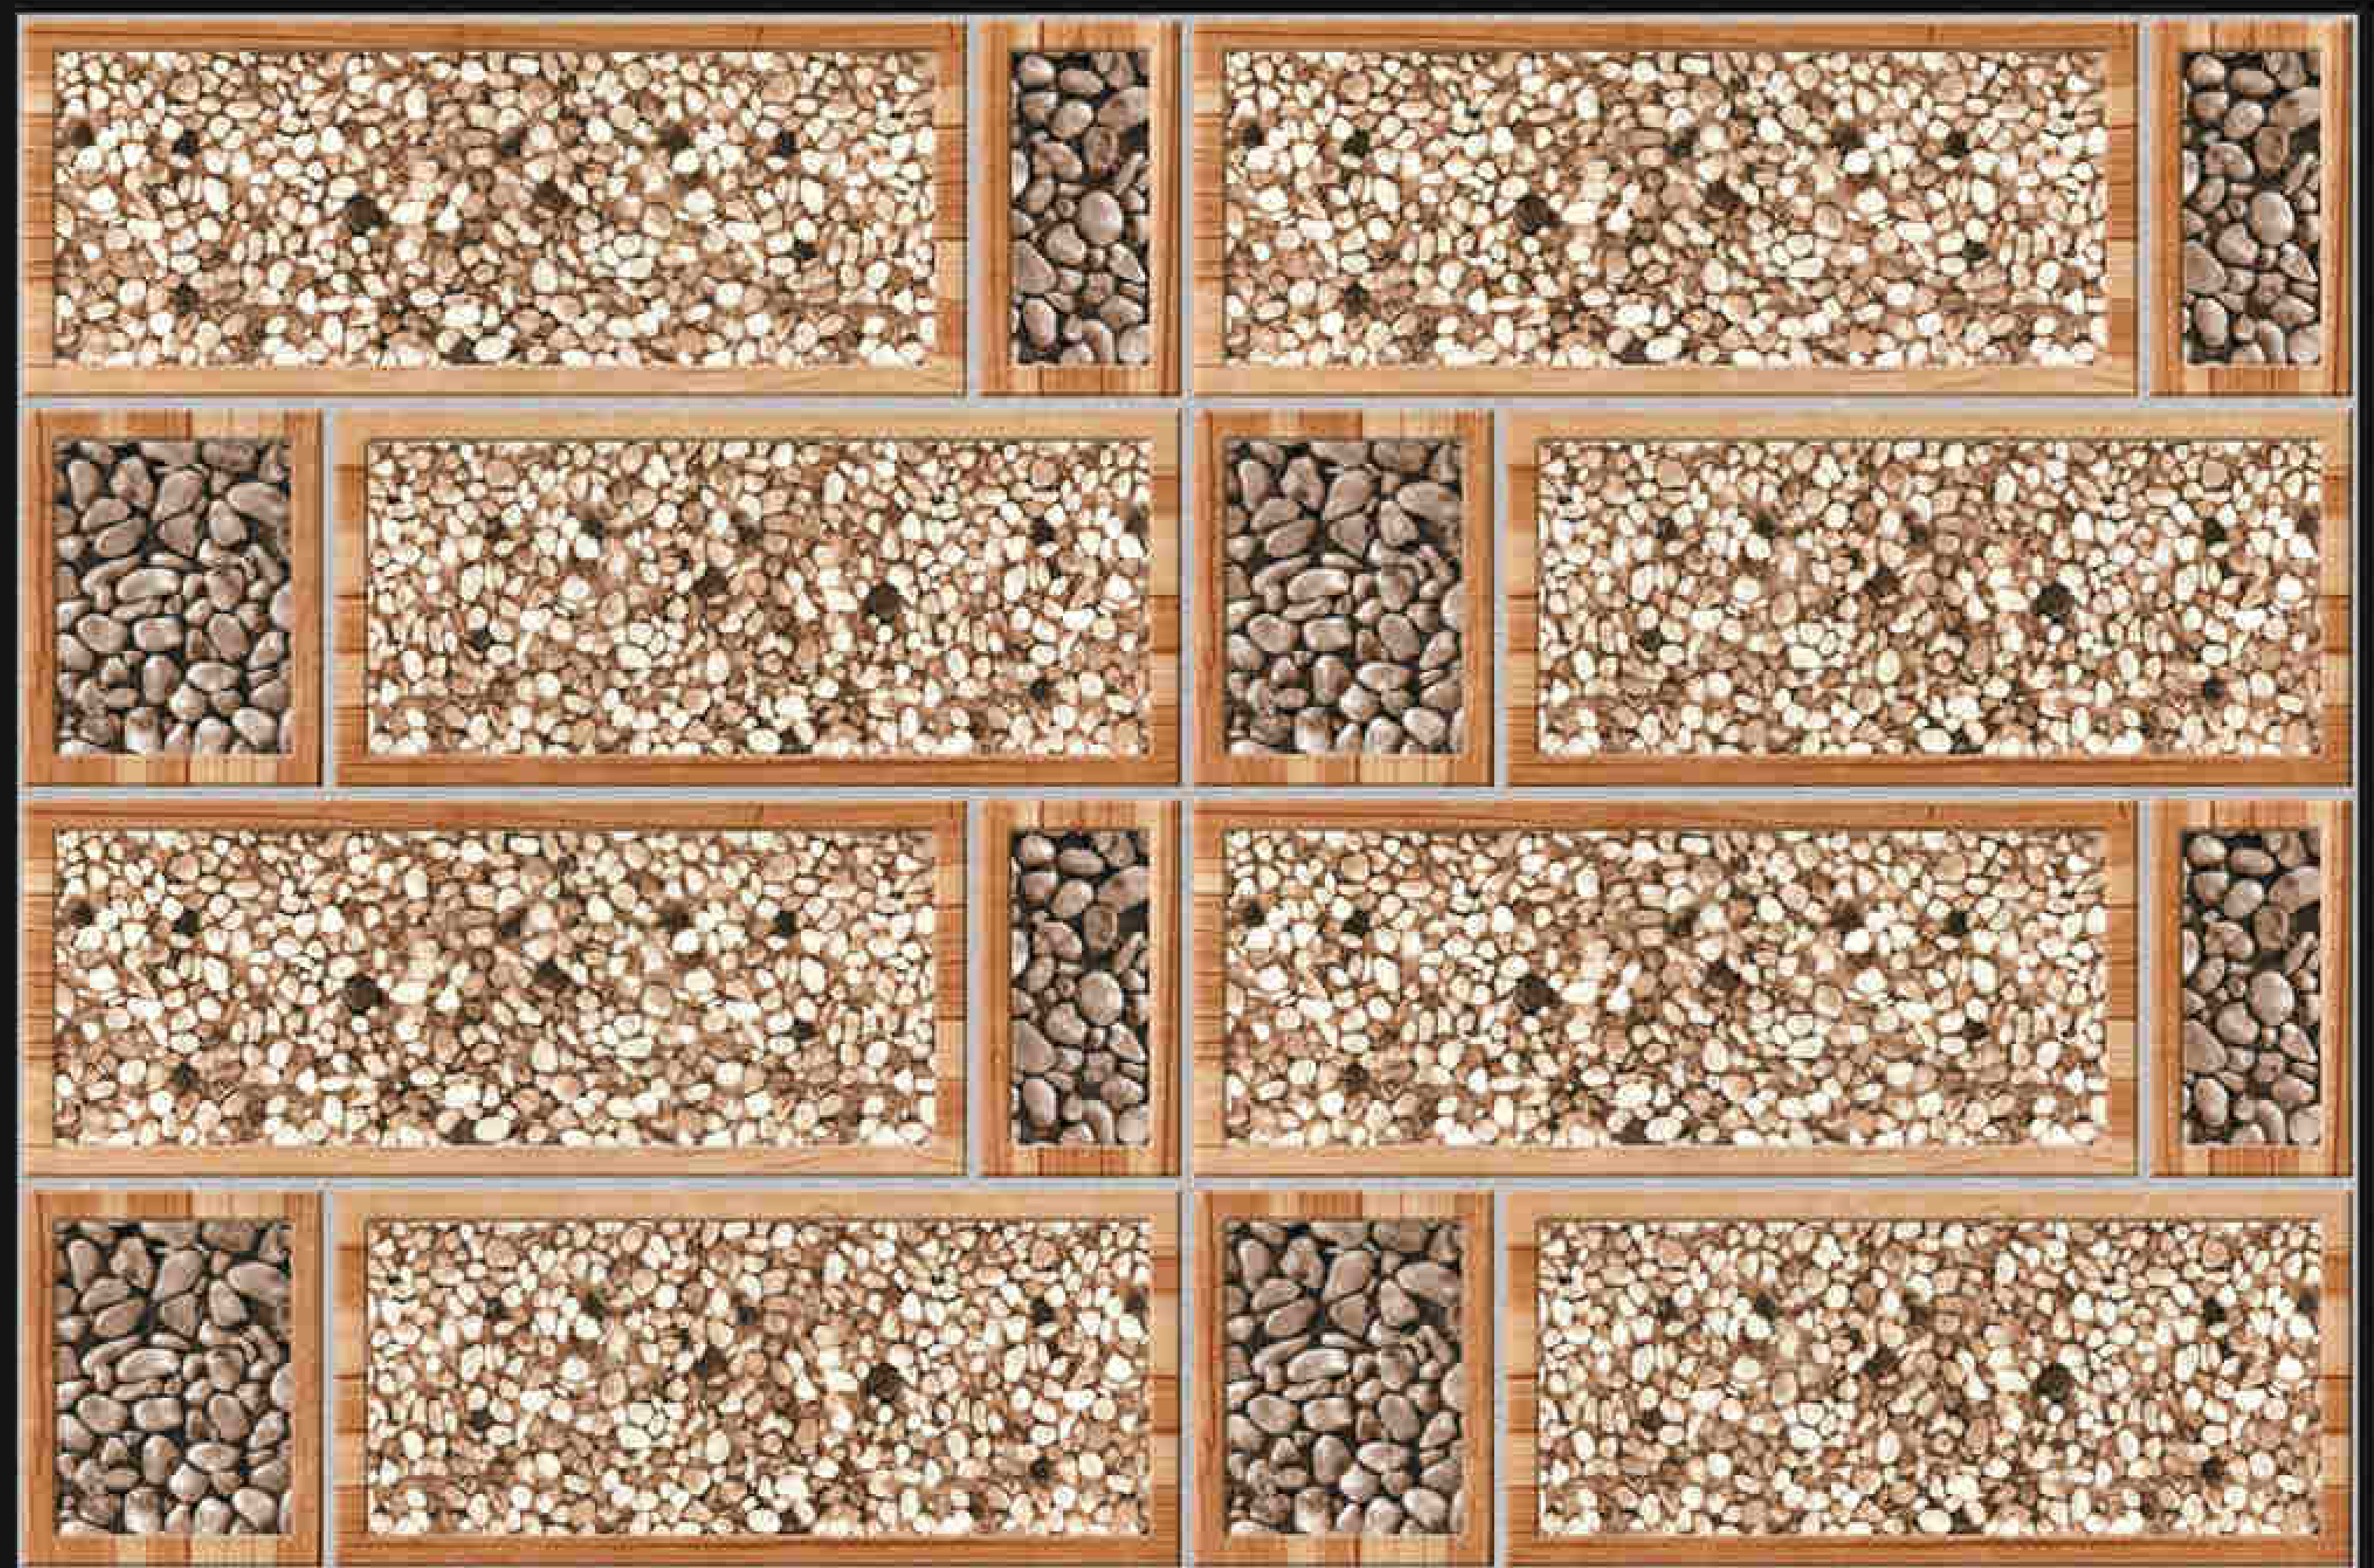

300x450mm
DIGITAL WALL TILES

GLOSSY \ SATIN
ELEVATION SERIES

LUXURIOUS
Collection

HC
HARISUN
C E R A M I C

G_EL_8121

Matching Floor Available 300 x 300 mm

water proof