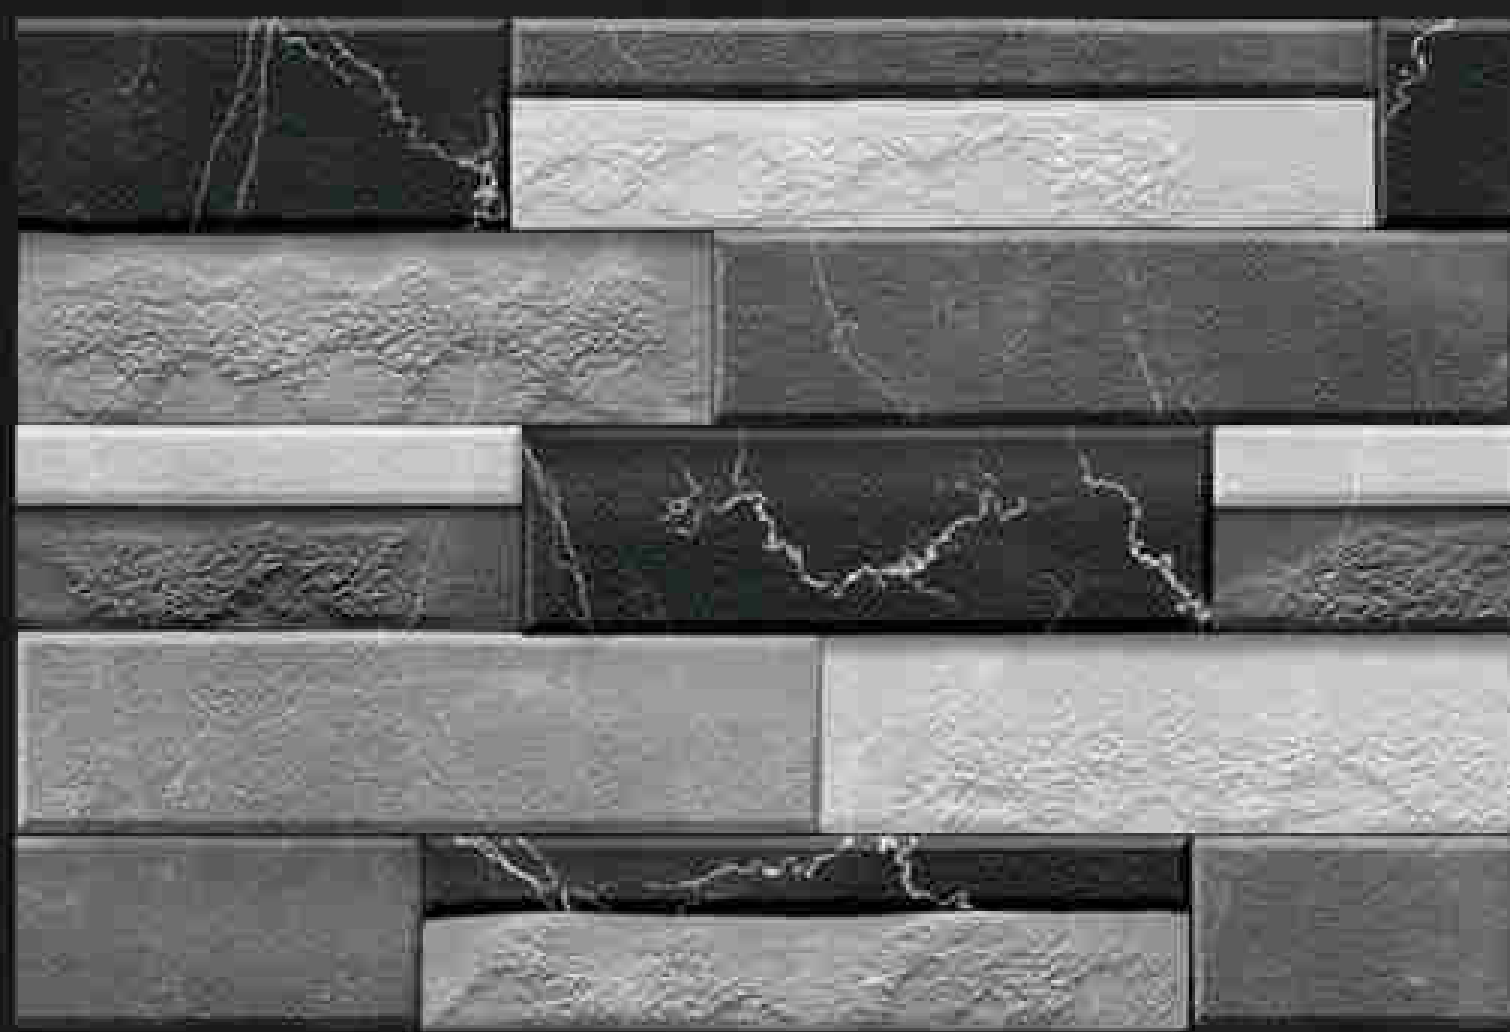

G_EL_8178

Matching Floor Available 300 x 300 mm

water proof

300x450mm
DIGITAL WALL TILES

ELEVATION SERIES

LUXURIOUS
Collection

HC
HARISUN
CERAMIC

G_EL_8179