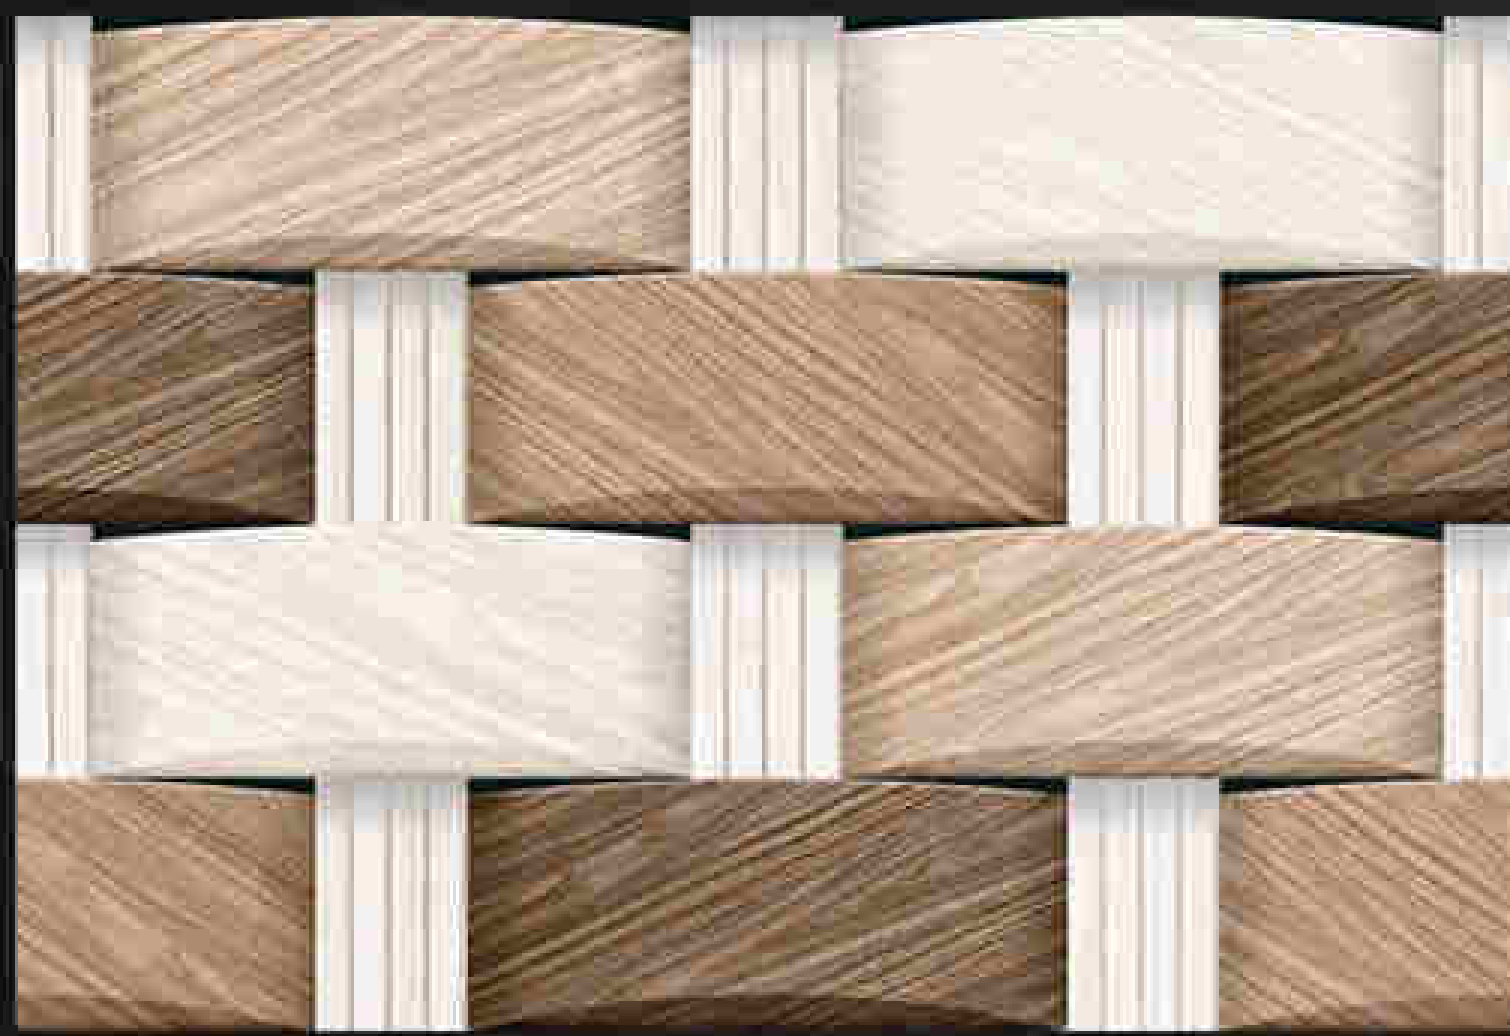

300x450mm
DIGITAL WALL TILES

ELEVATION SERIES

LUXURIOUS
Collection

HC
HARISUN
C E R A M I C

G_EL_8167