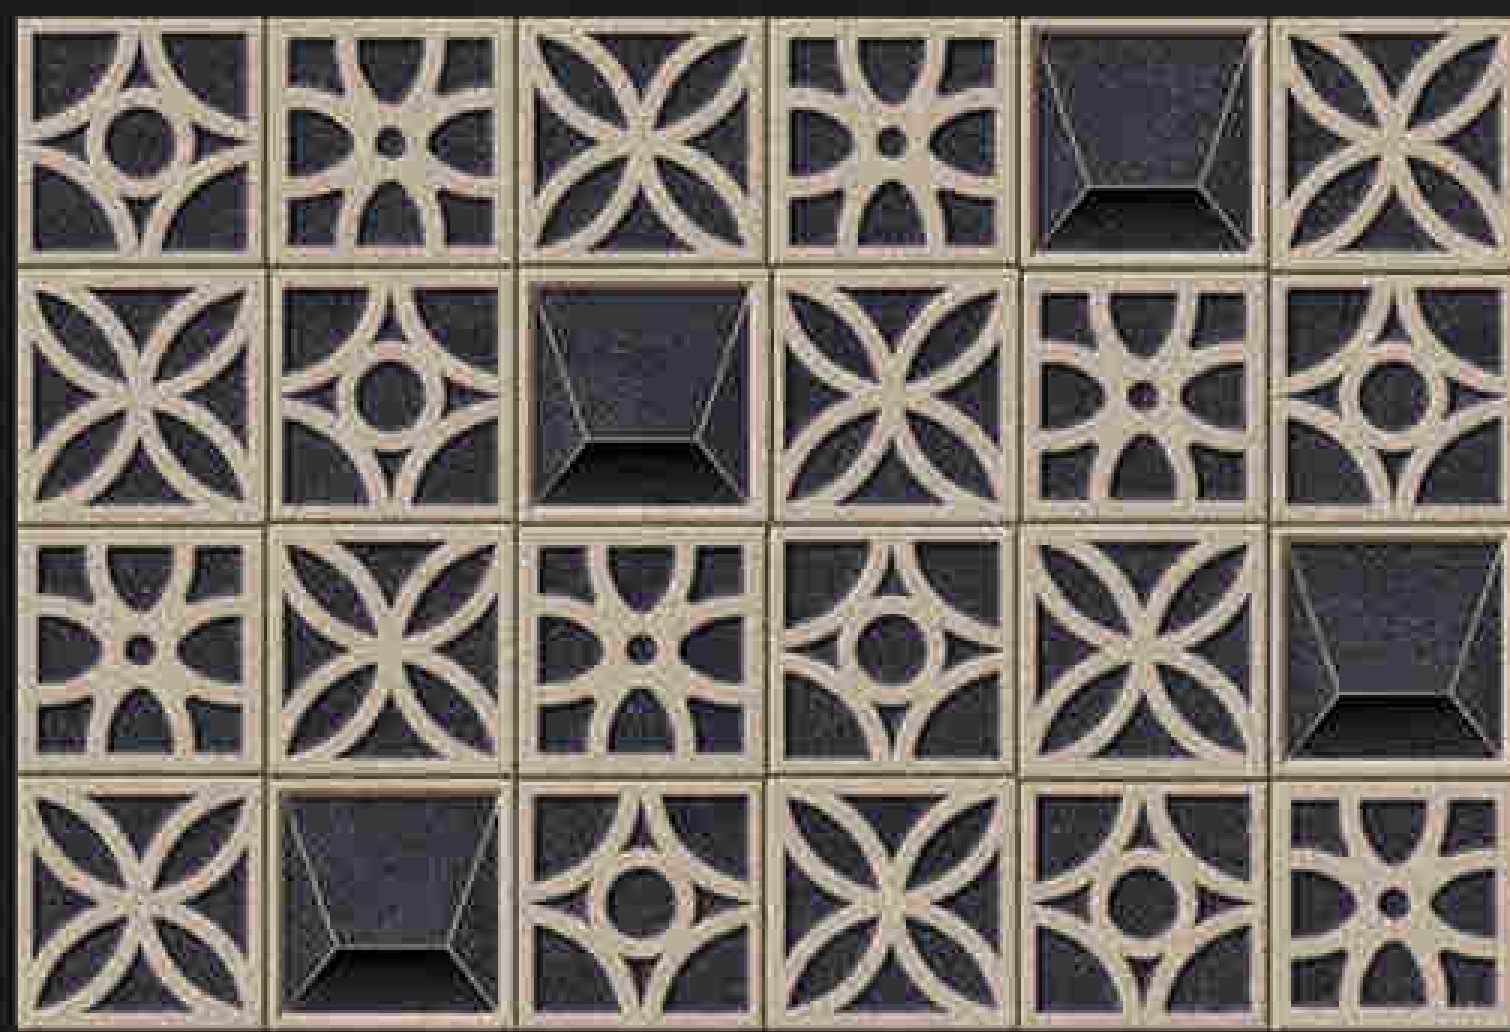

300x450mm
DIGITAL WALL TILES

ELEVATION SERIES

LUXURIOUS
Collection

HC
HARISUN
C E R A M I C

G_EL_8173