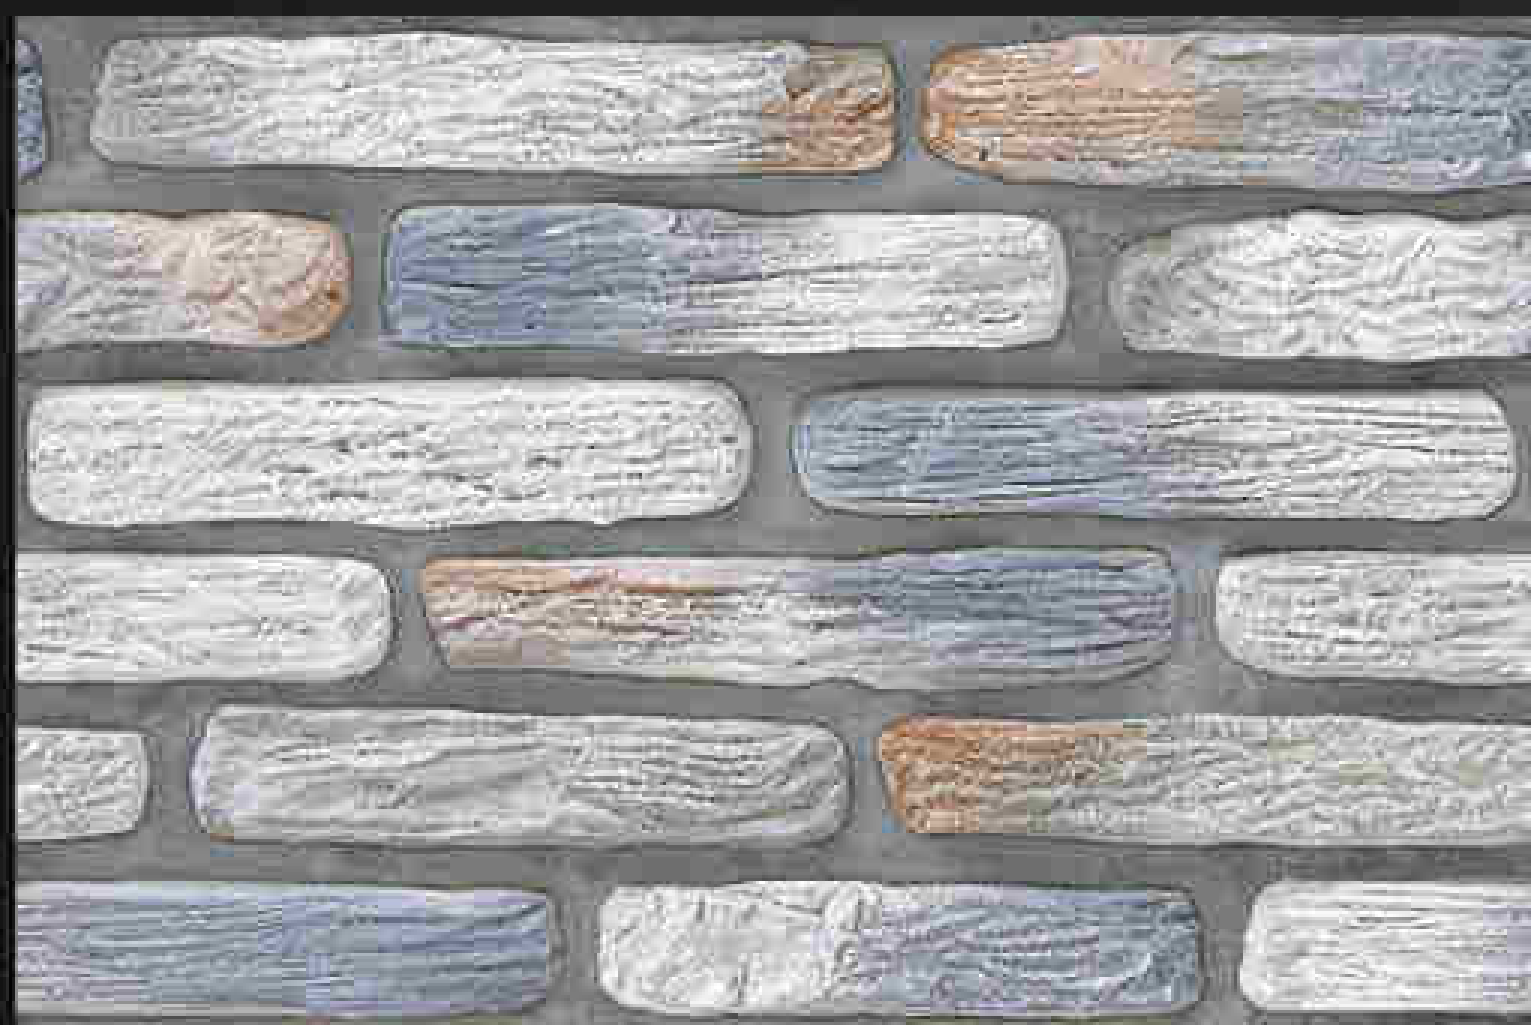

G_EL_8129

Plain

Matching Floor Available 300 x 300 mm

300x450mm
DIGITAL WALL TILES

GLOSSY \ SATIN
ELEVATION SERIES

LUXURIOUS
Collection

HC
HARISUN
CERAMIC

G_EL_8130