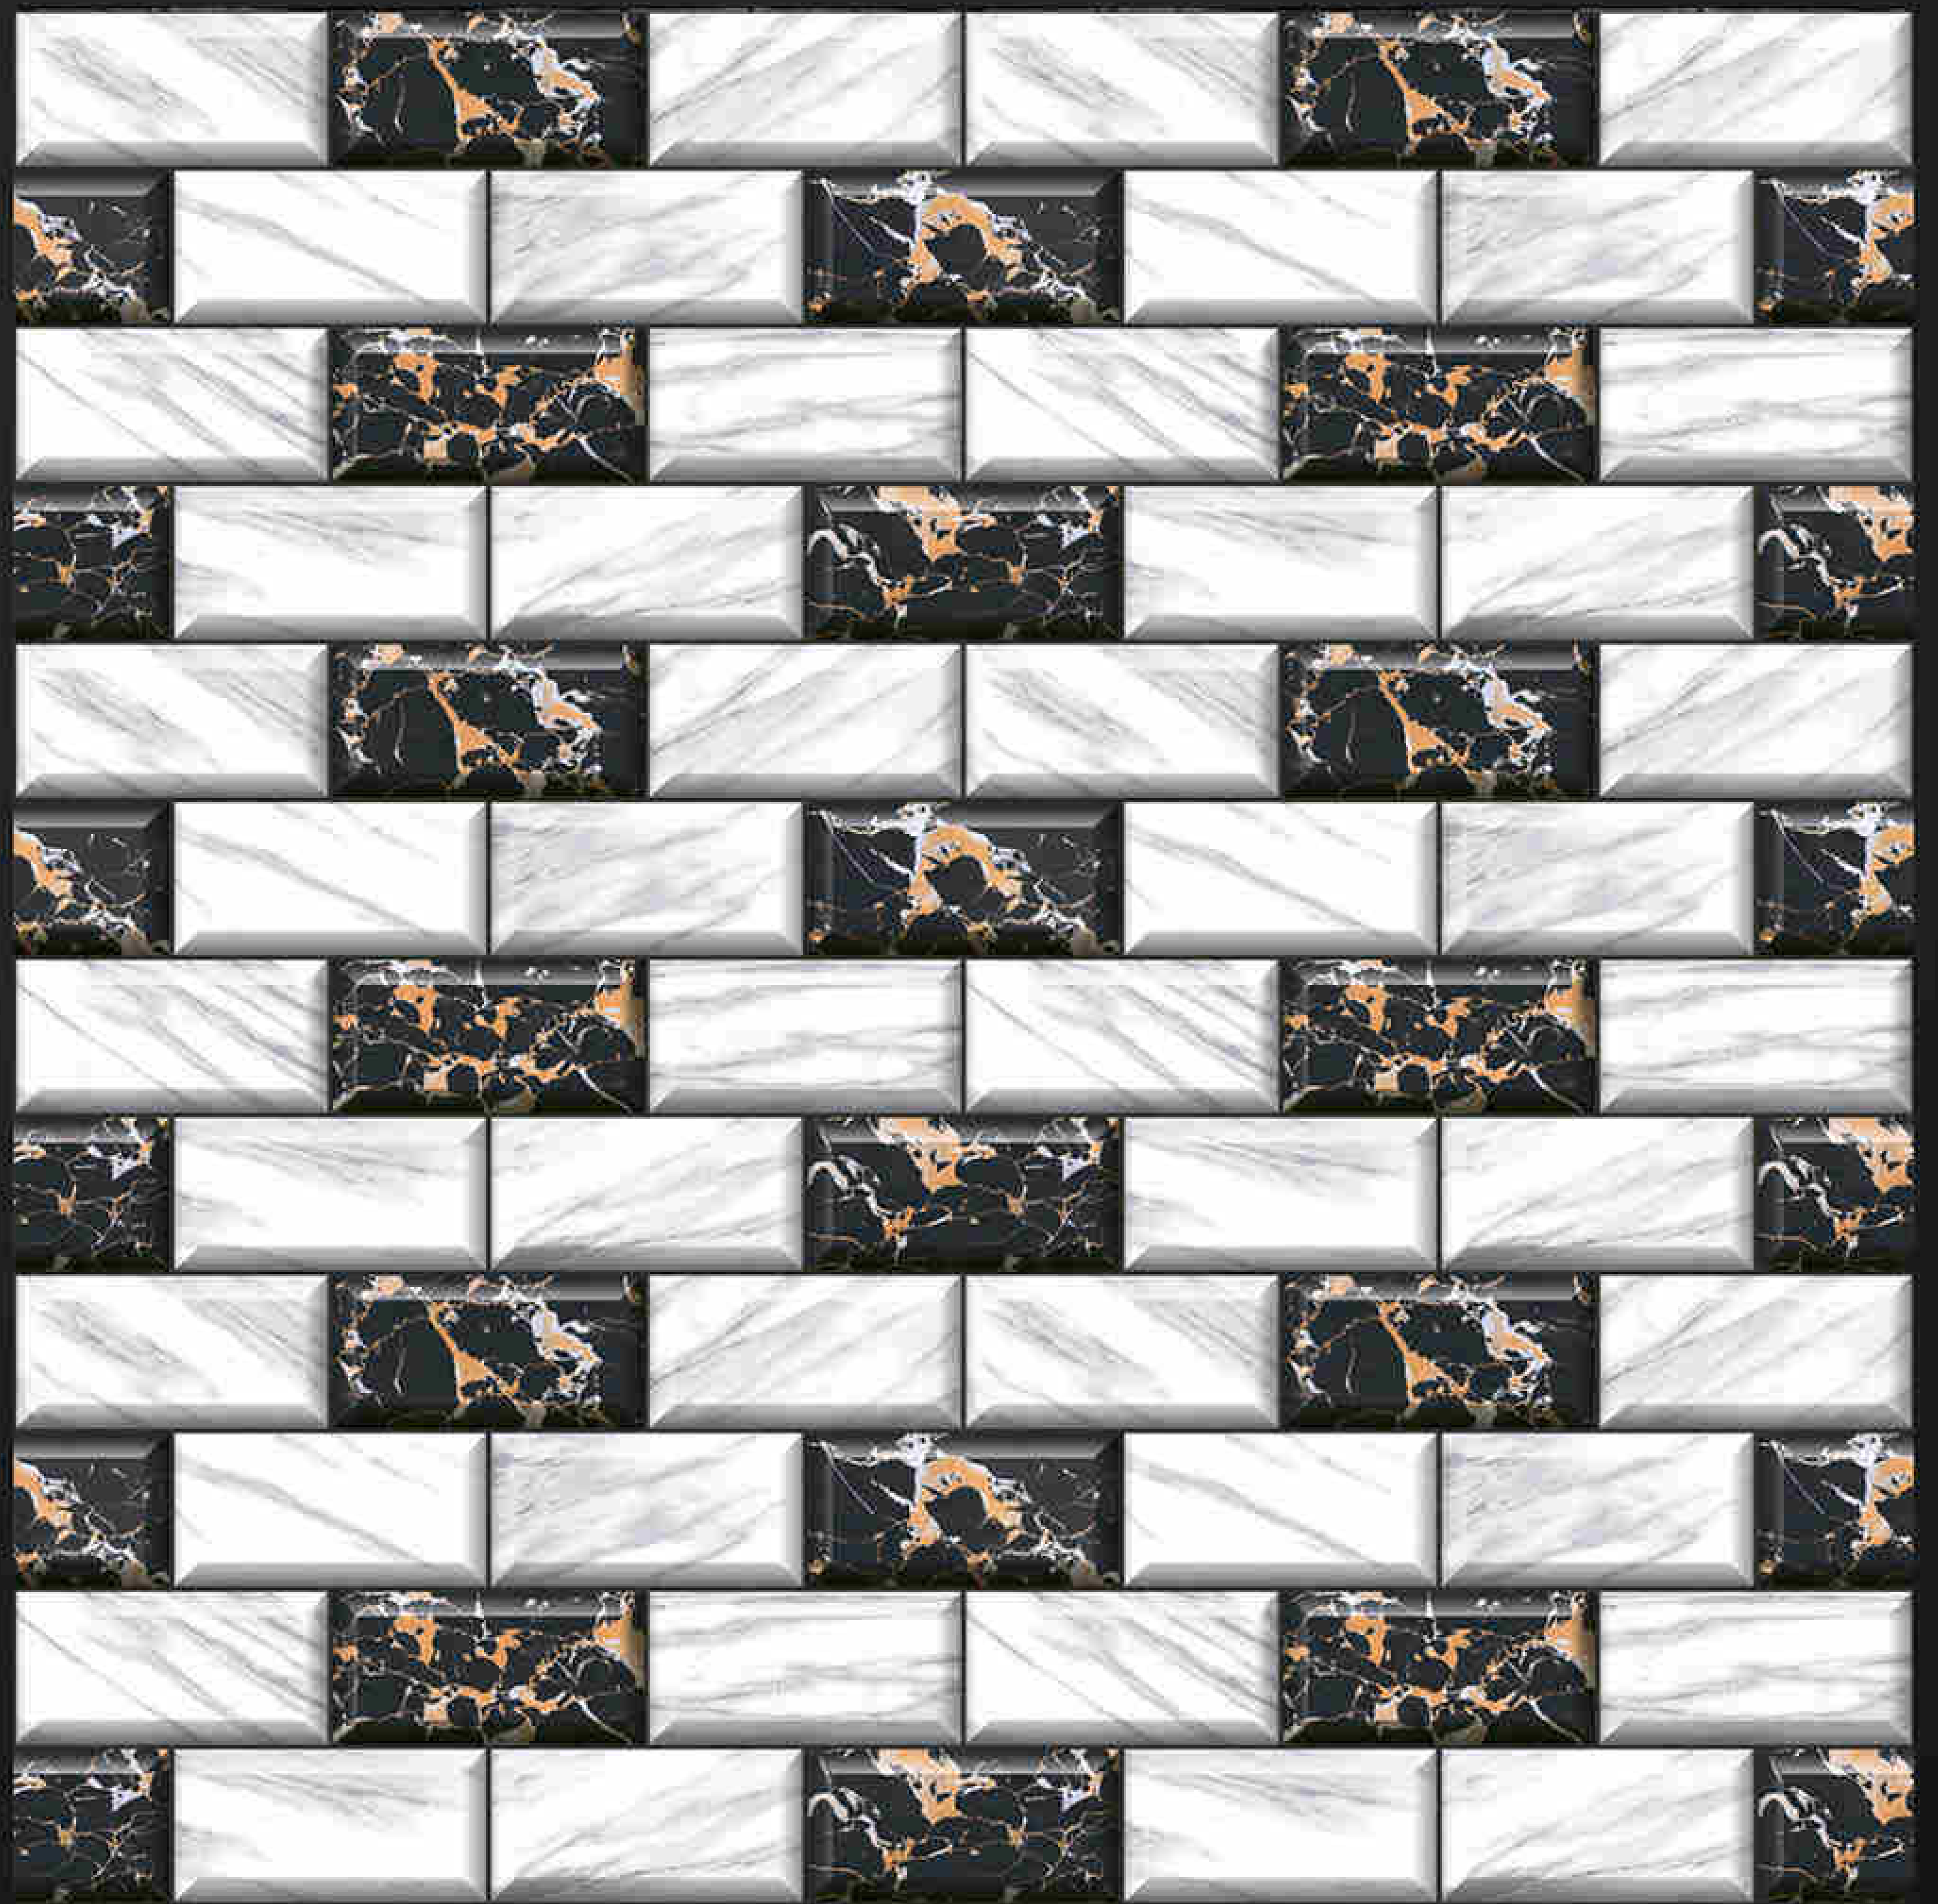

G_EL_8156

water proof

300x450mm
DIGITAL WALL TILES

GLOSSY \ SATIN
ELEVATION SERIES

LUXURIOUS
Collection

HC
HARISUN
C E R A M I C

G_EL_8157

300x450mm
DIGITAL WALL TILES