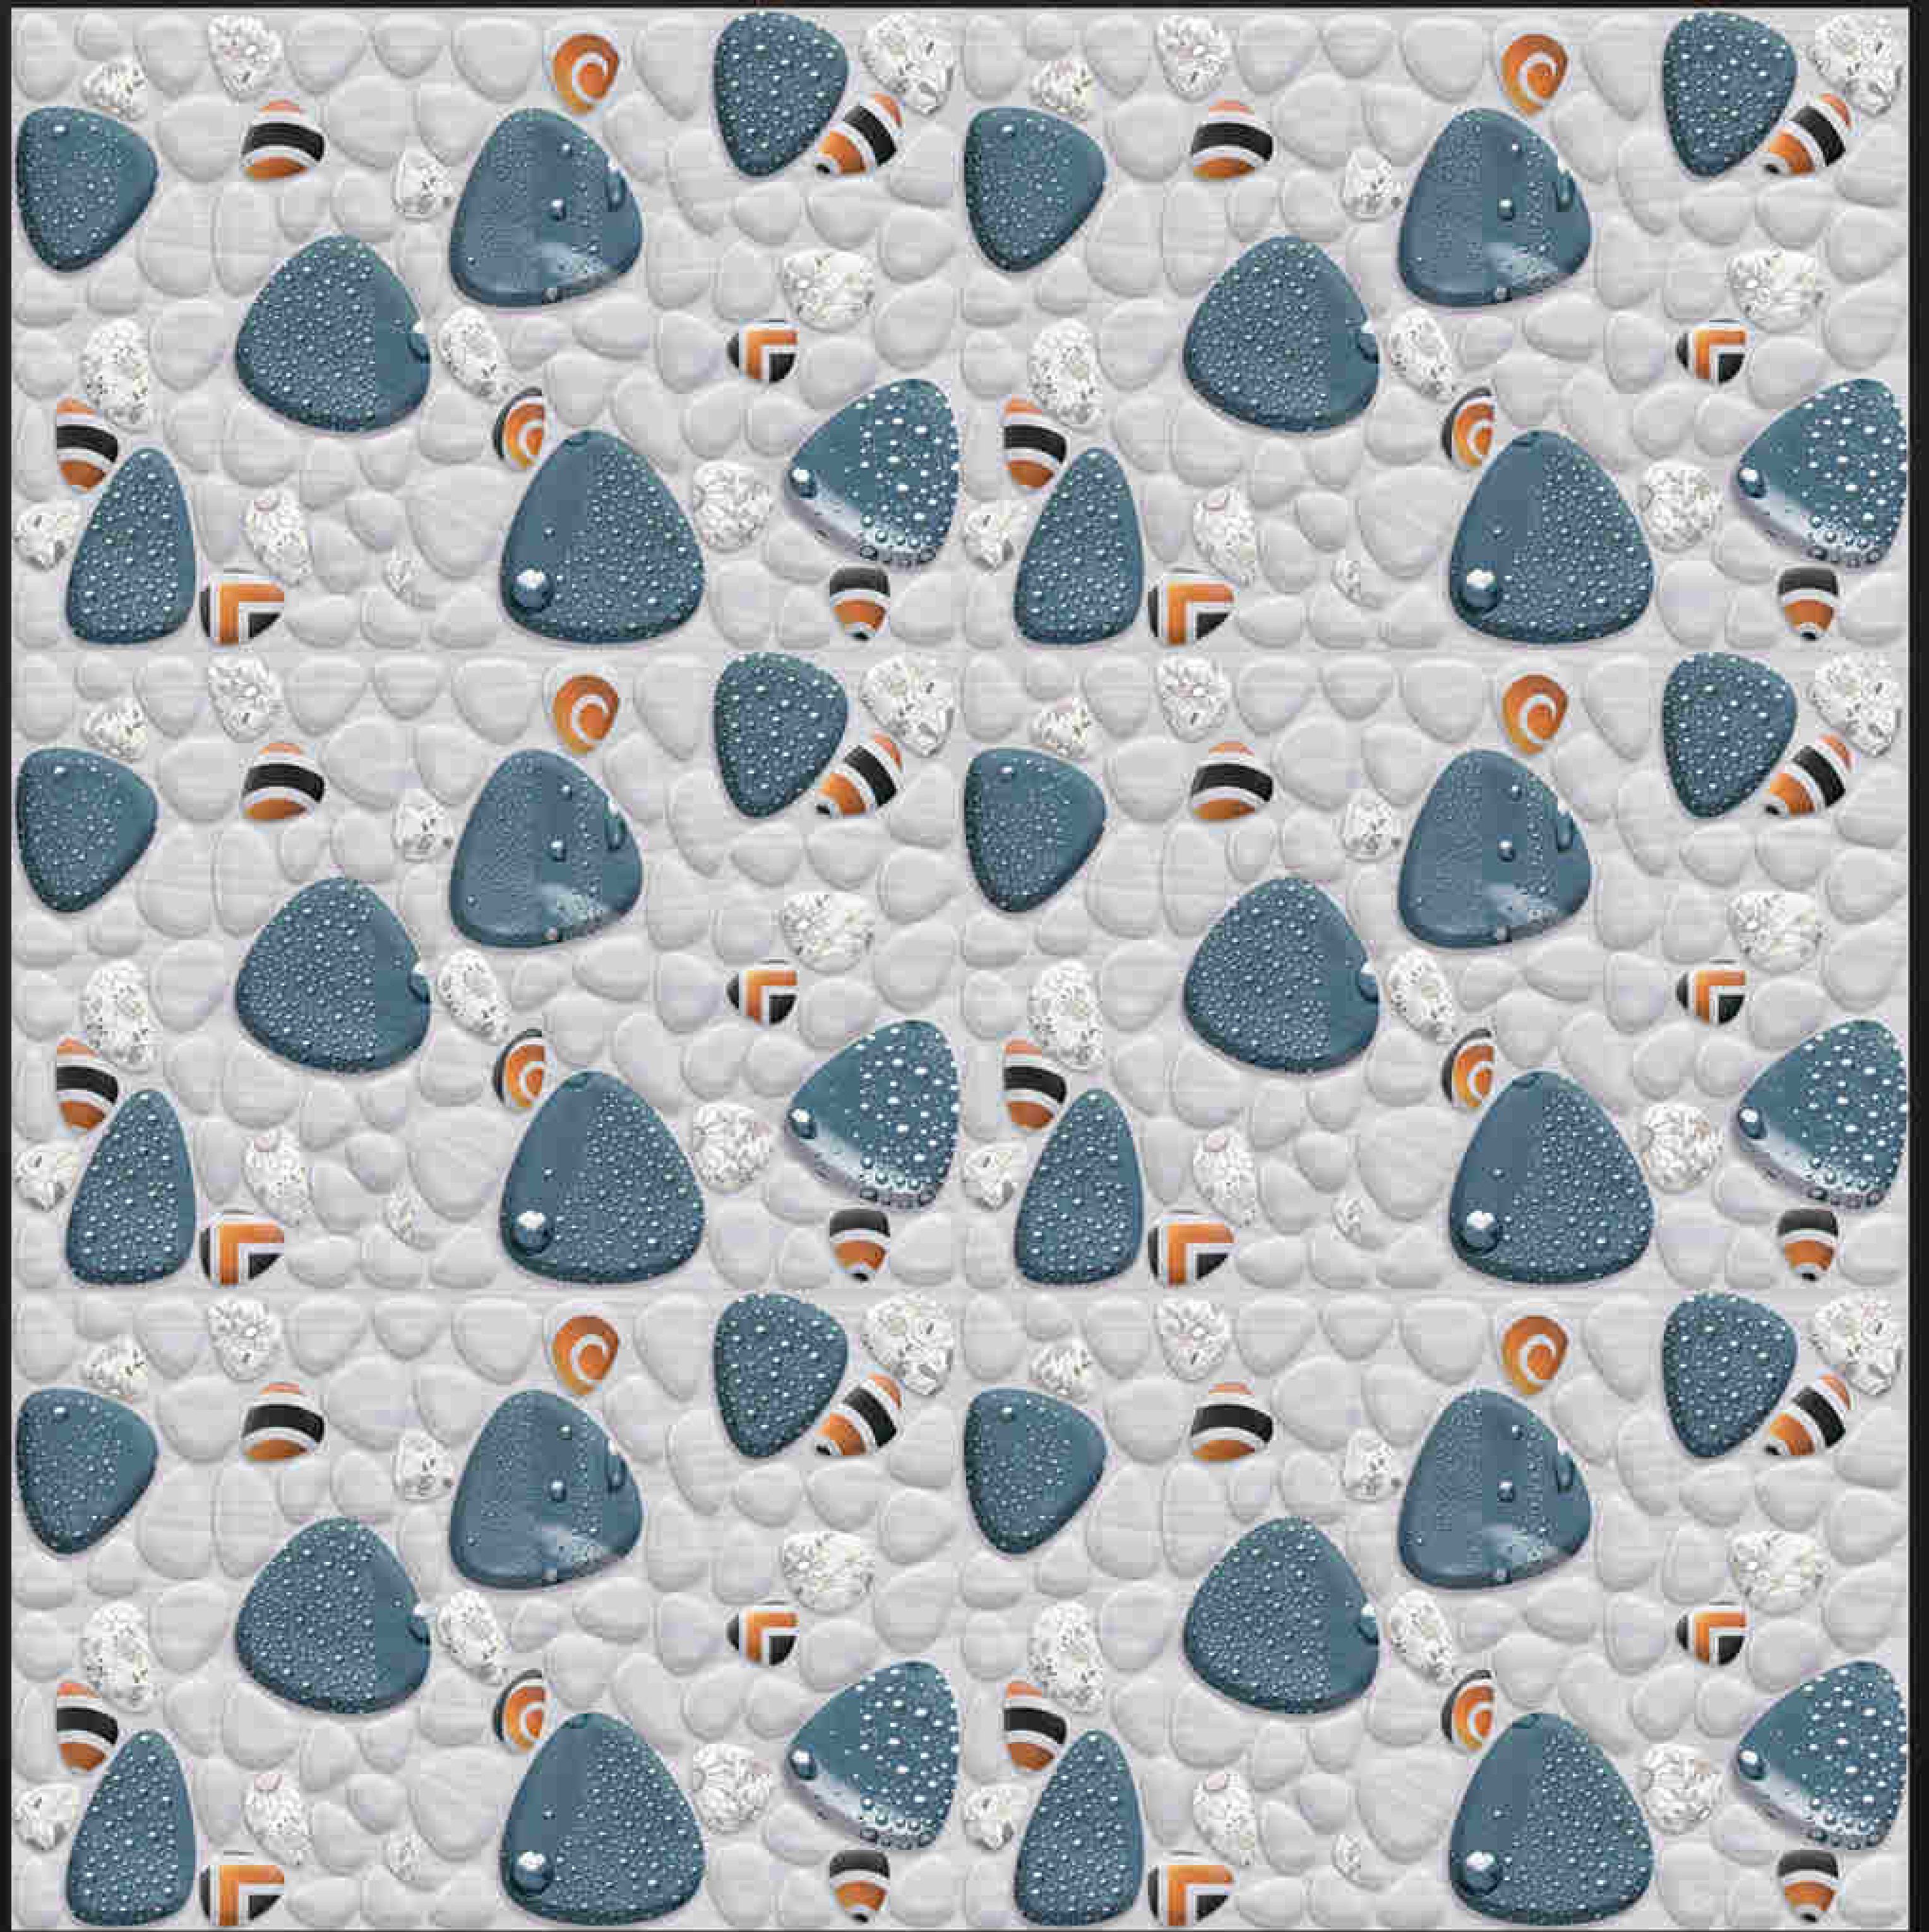

Matching Floor Available 300 x 300 mm

water proof