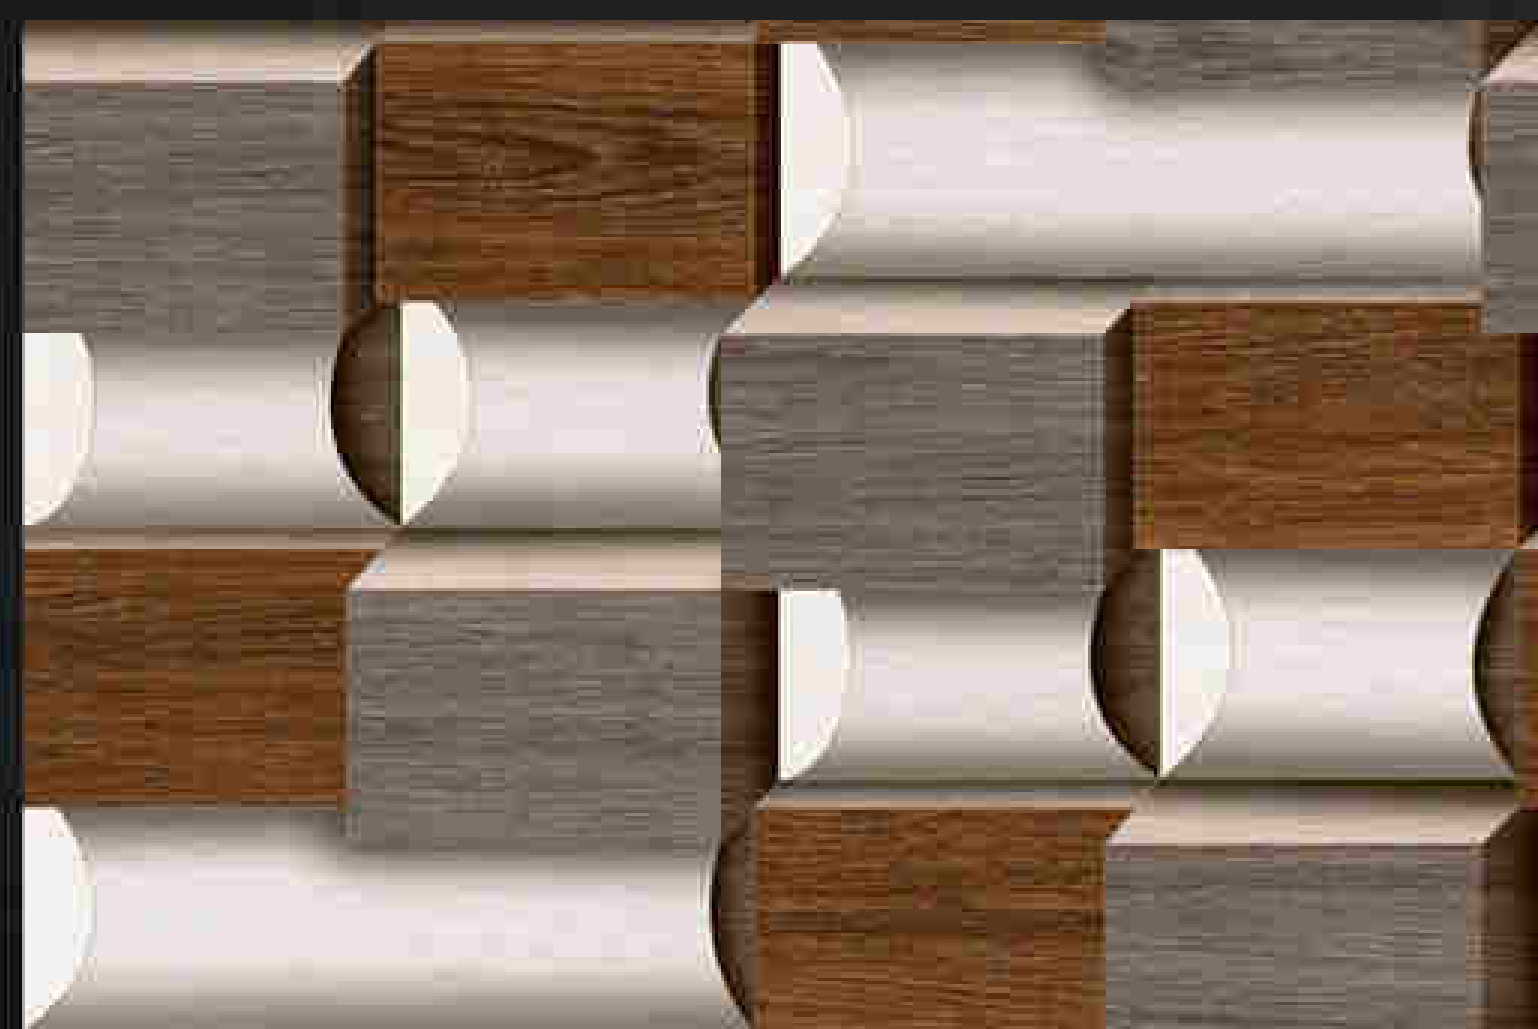

Matching Floor Available 300 x 300 mm

water proof

300x450mm
DIGITAL WALL TILES

GLOSSY \ SATIN
ELEVATION SERIES

LUXURIOUS
Collection

HC
HARISUN
CERAMIC

G_EL_8132

Plain