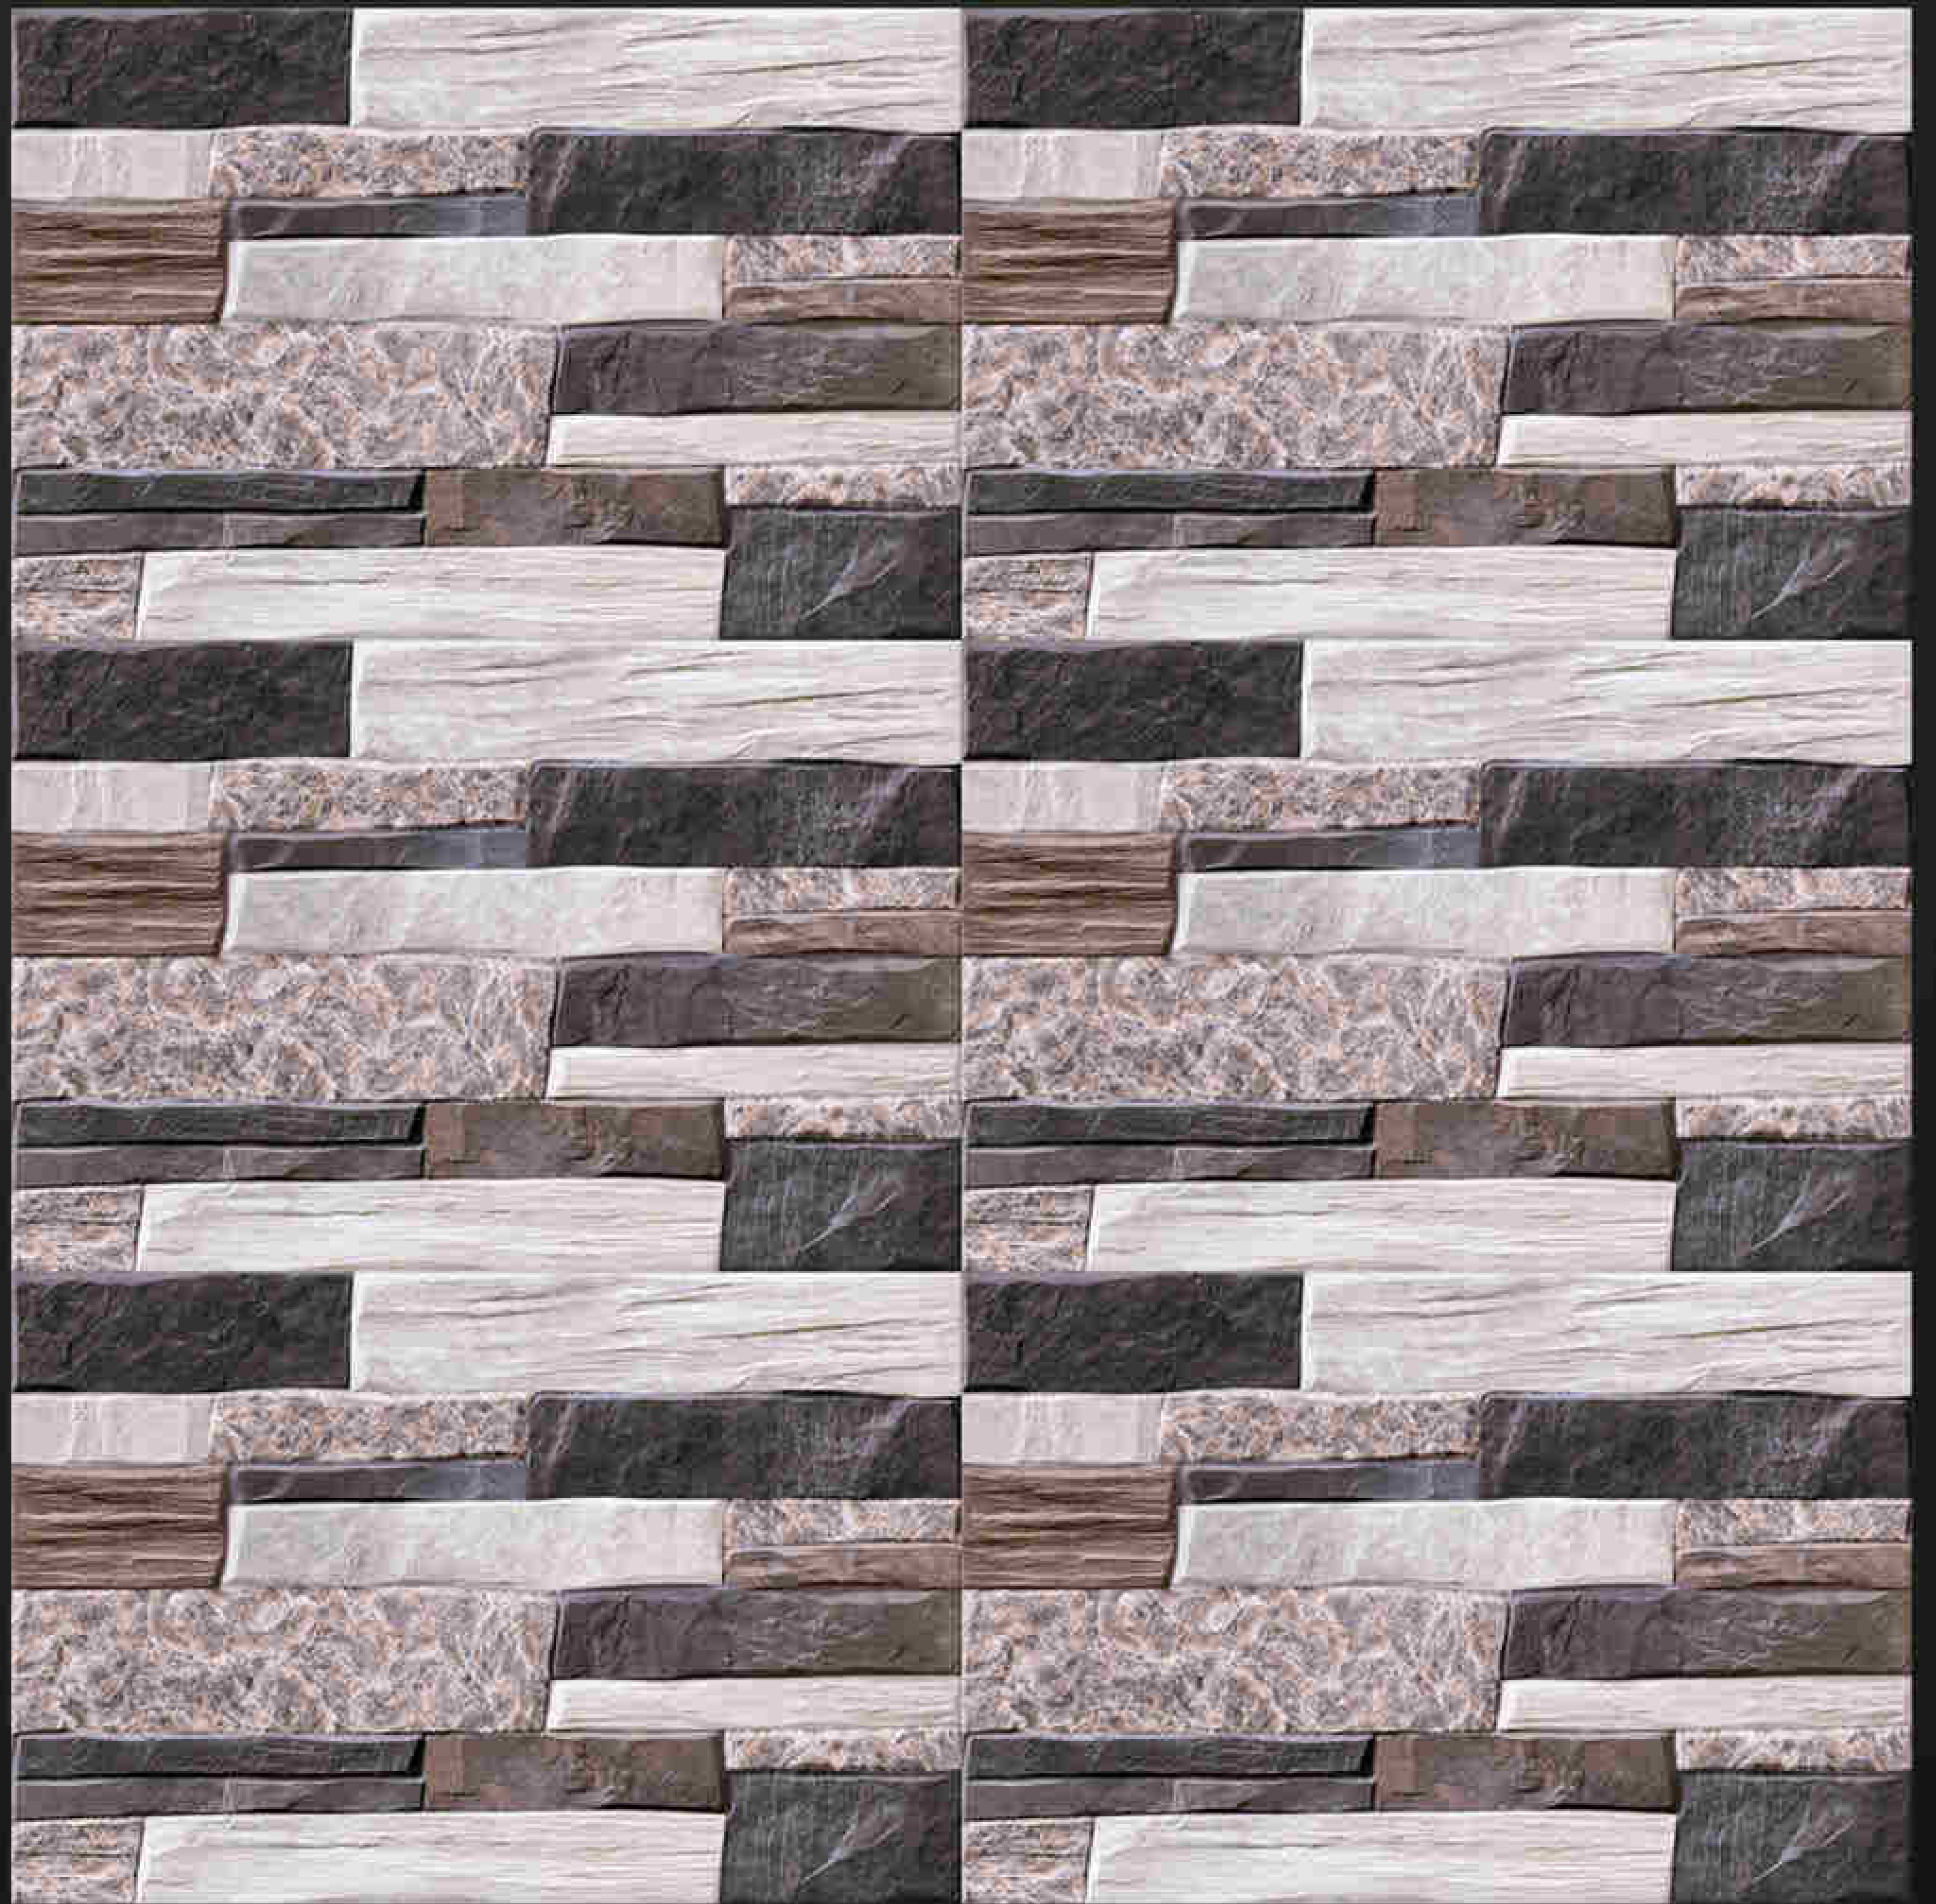

300x450mm
DIGITAL WALL TILES

ELEVATION SERIES

LUXURIOUS
Collection

HC
HARISUN
CERAMIC

G_EL_8165

Matching Floor Available 300 x 300 mm

water proof

300x450mm
DIGITAL WALL TILES