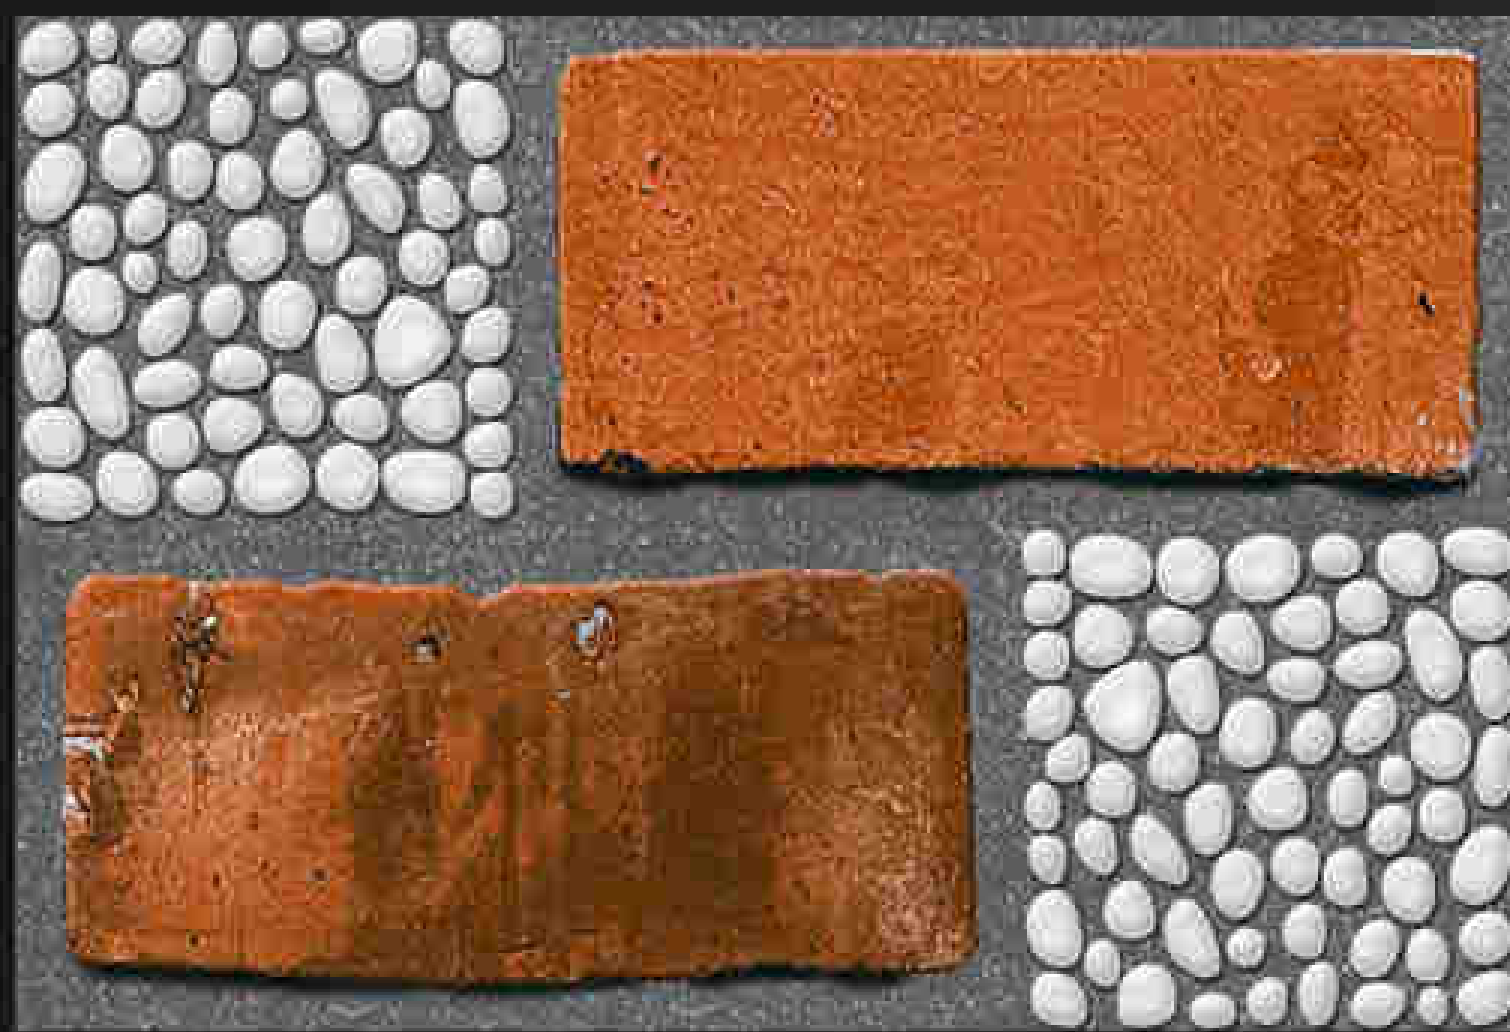

water proof

300x450mm
DIGITAL WALL TILES

GLOSSY \ SATIN
ELEVATION SERIES

LUXURIOUS
Collection

HC
HARISUN
C E R A M I C

G_EL_8146

Matching Floor Available 300 x 300 mm

water proof