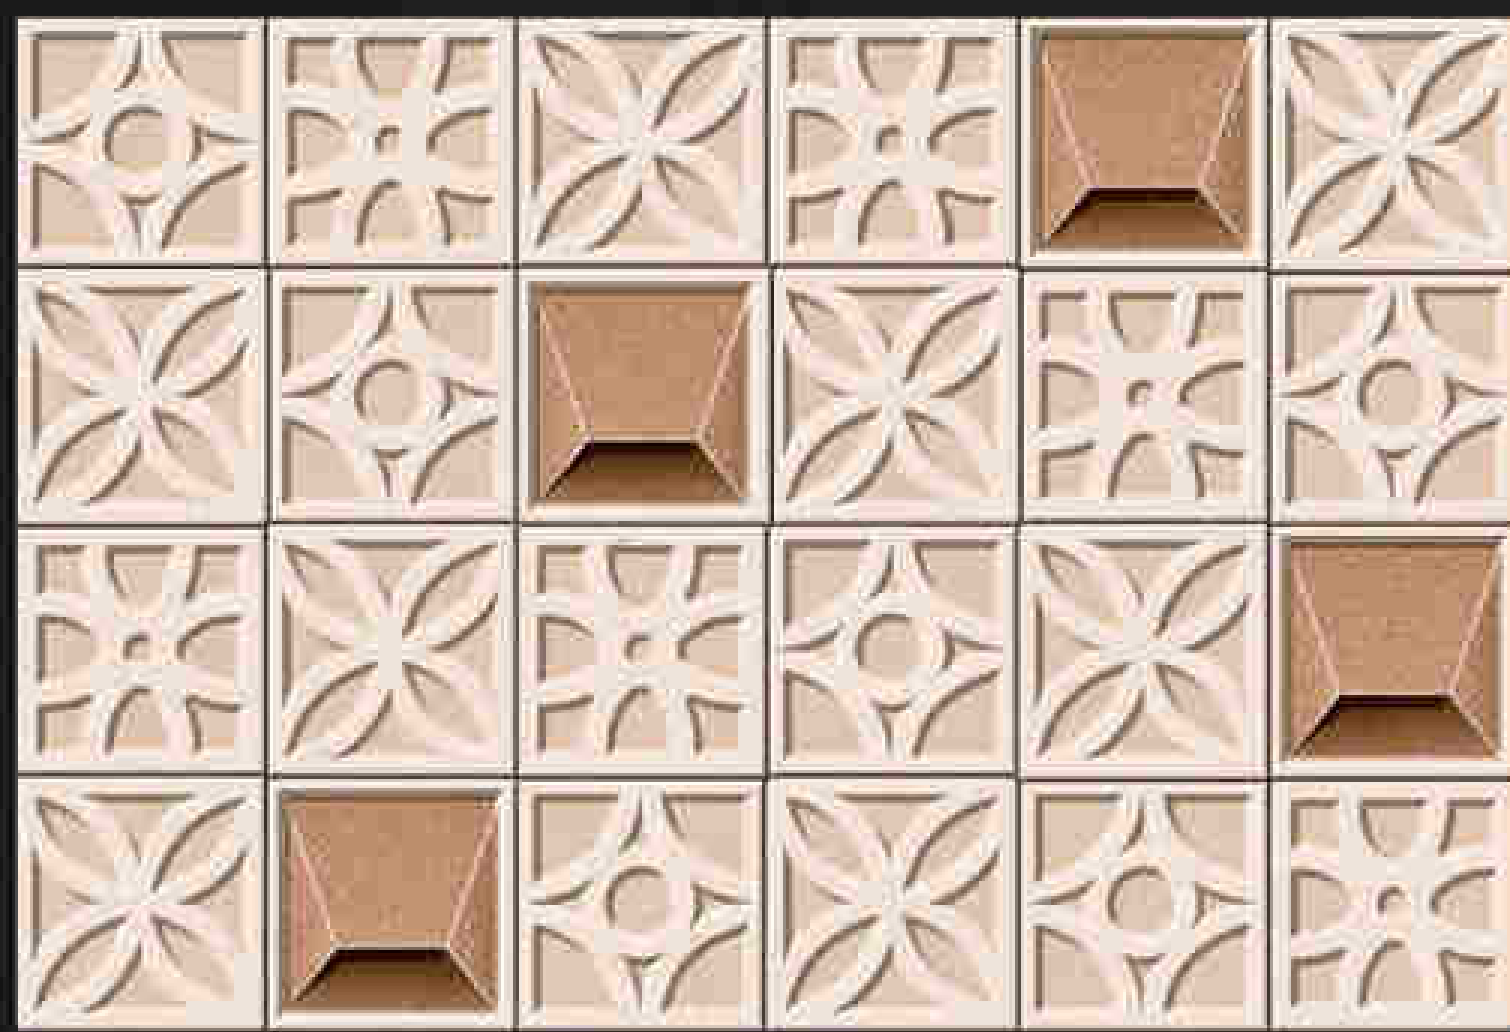

Matching Floor Available 300 x 300 mm

water proof

300x450mm
DIGITAL WALL TILES

ELEVATION SERIES

LUXURIOUS
Collection

HC
HARISUN
C E R A M I C

G_EL_8171

Matching Floor Available 300 x 300 mm