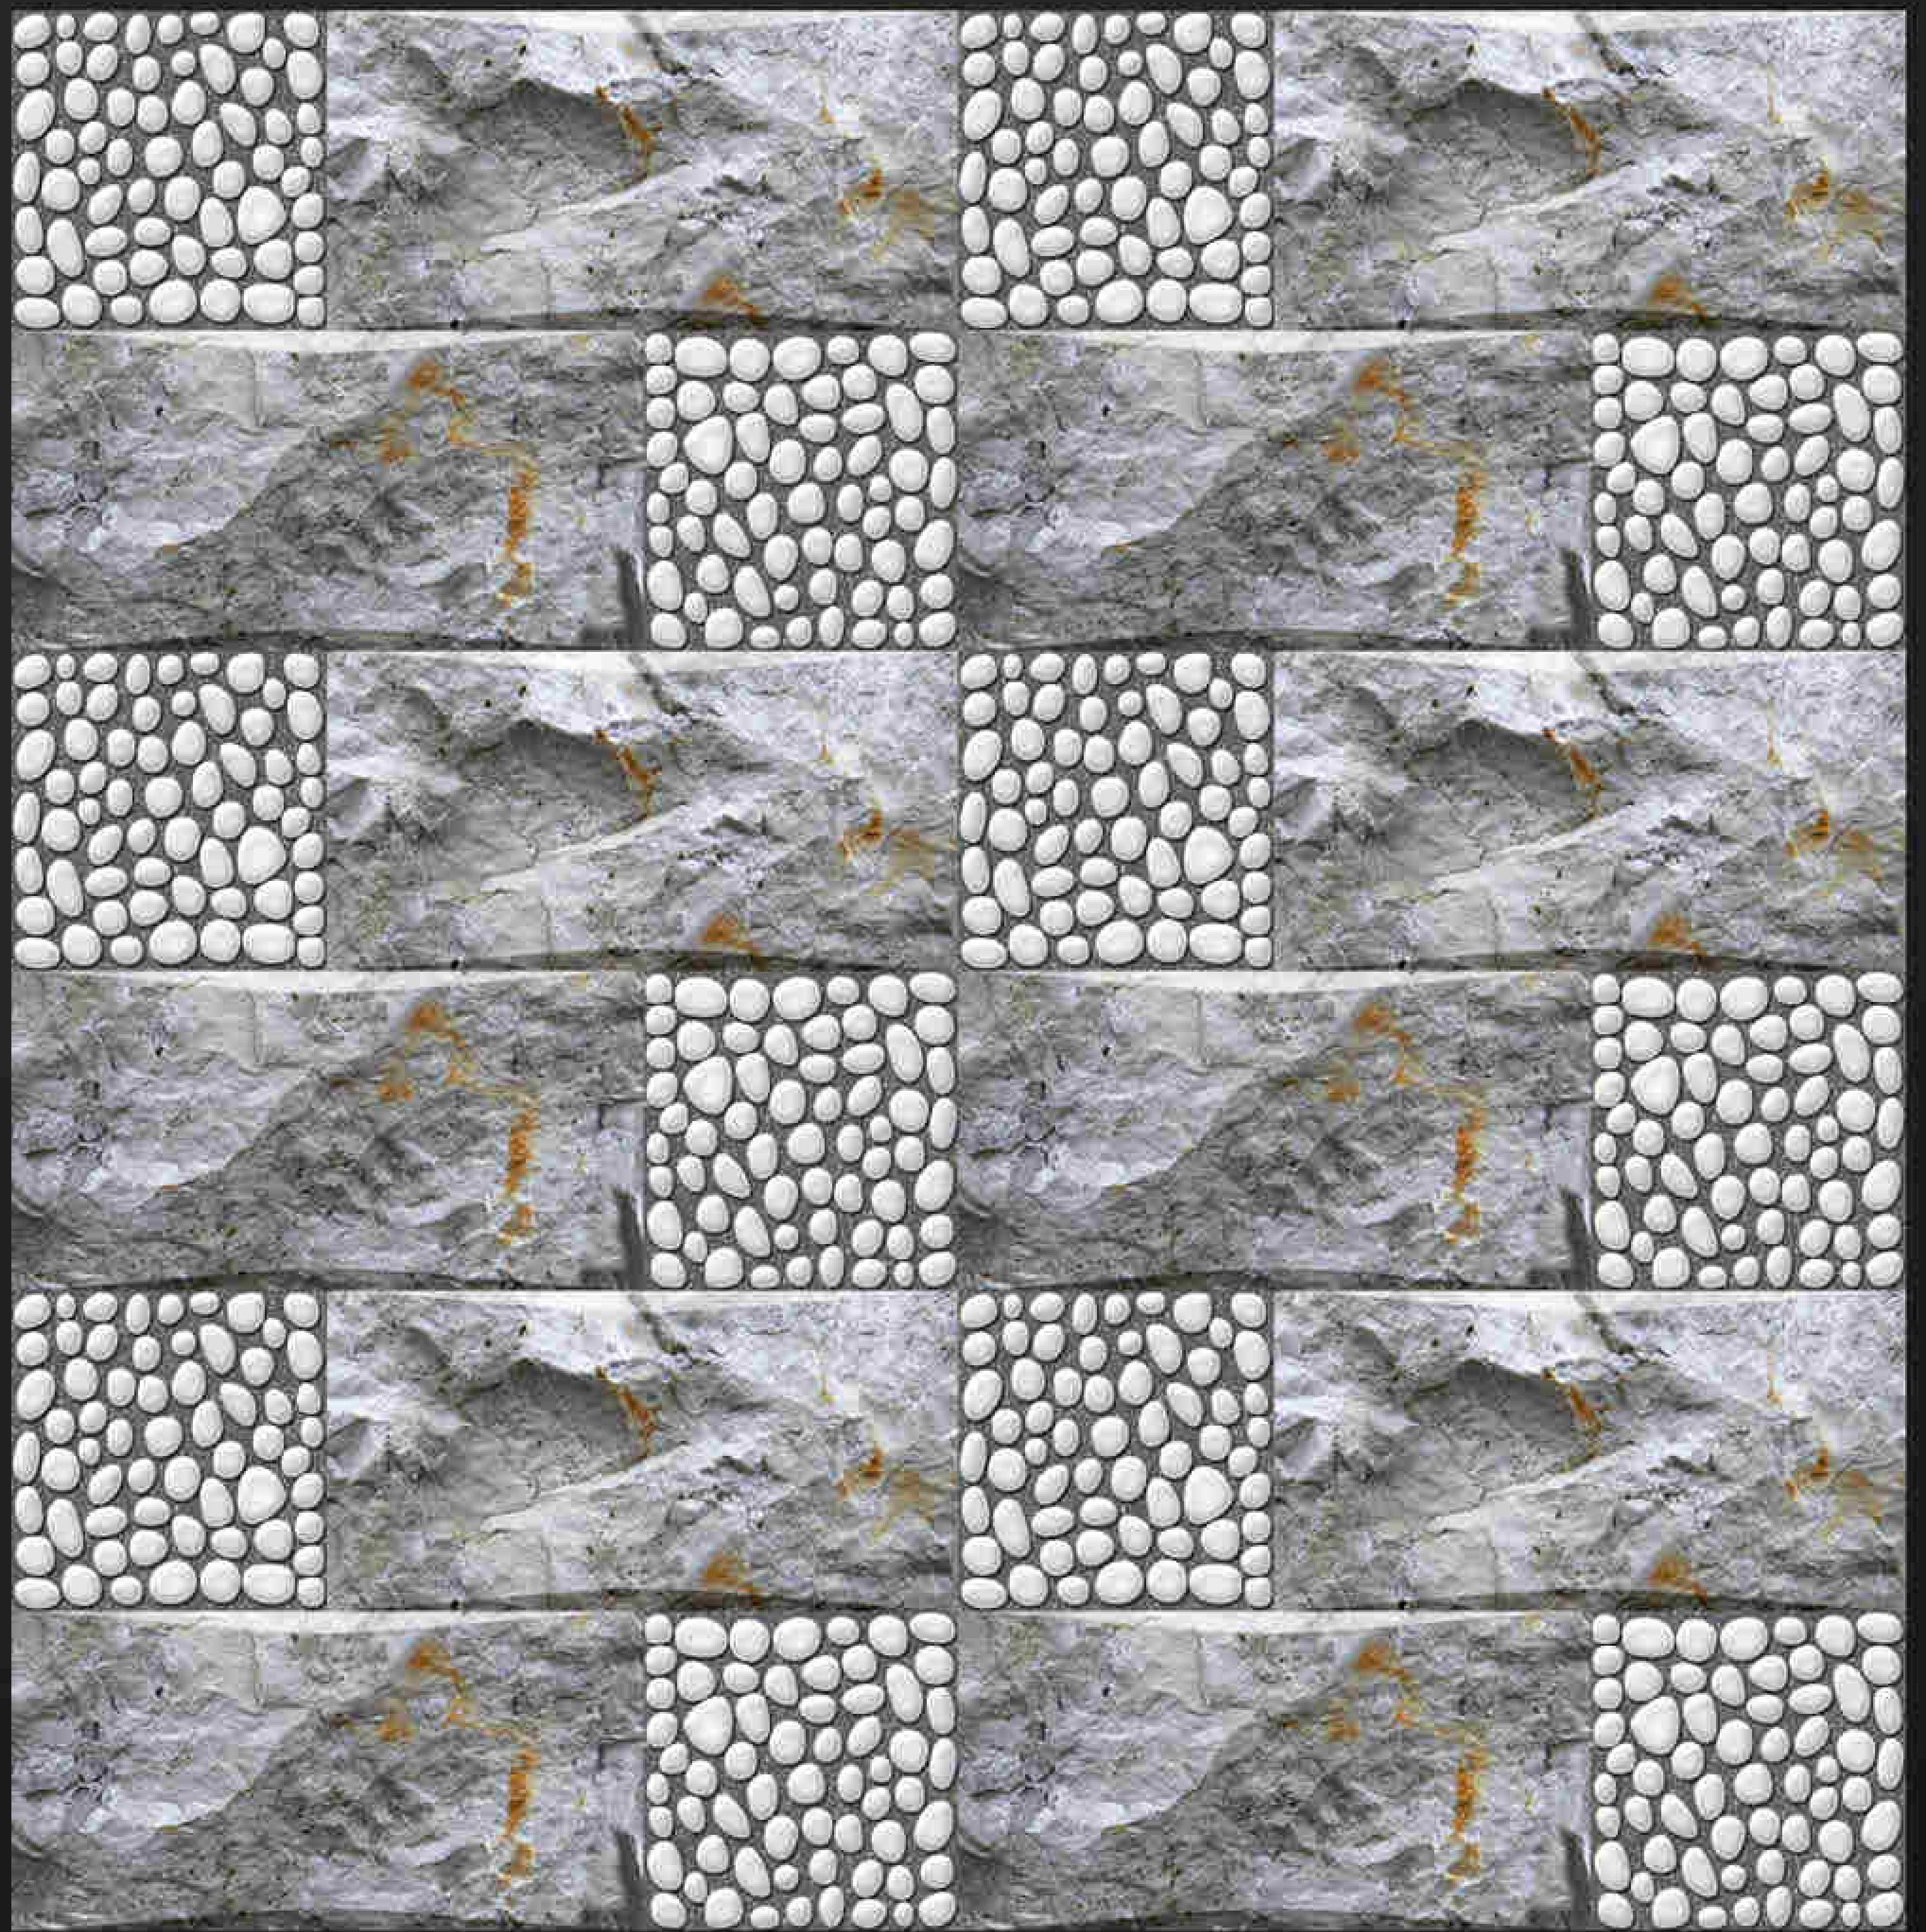

Matching Floor Available 300 x 300 mm

water proof