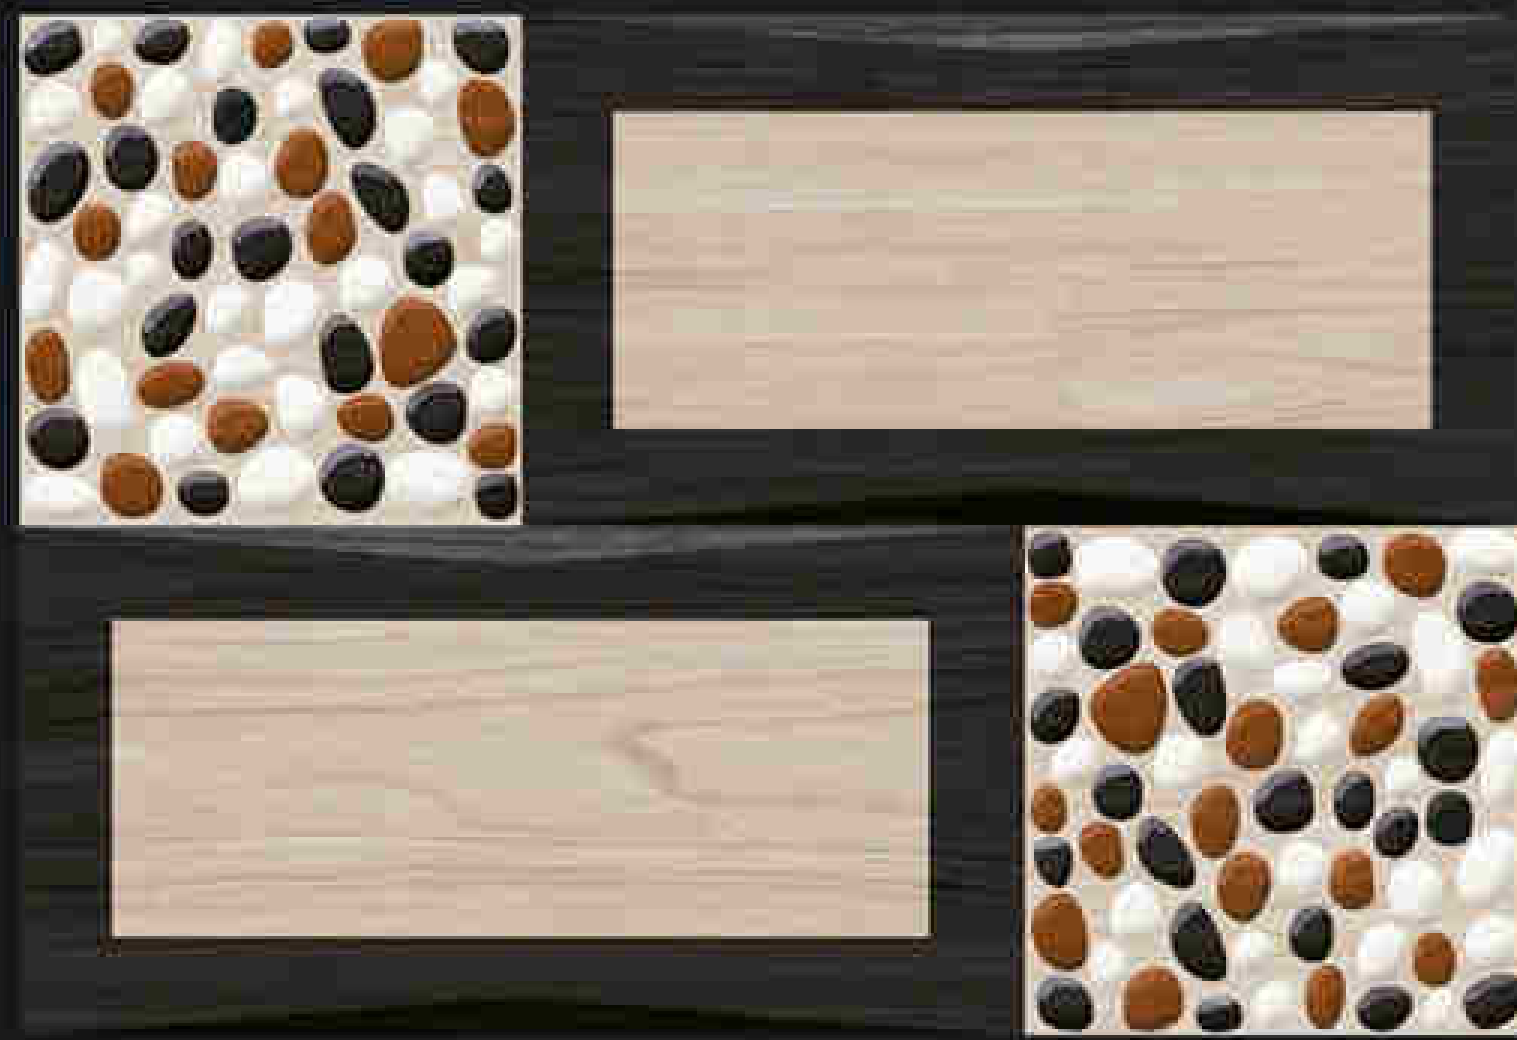

300x450mm
DIGITAL WALL TILES

ELEVATION SERIES

LUXURIOUS
Collection

HC
HARISUN
C E R A M I C

G_EL_8176