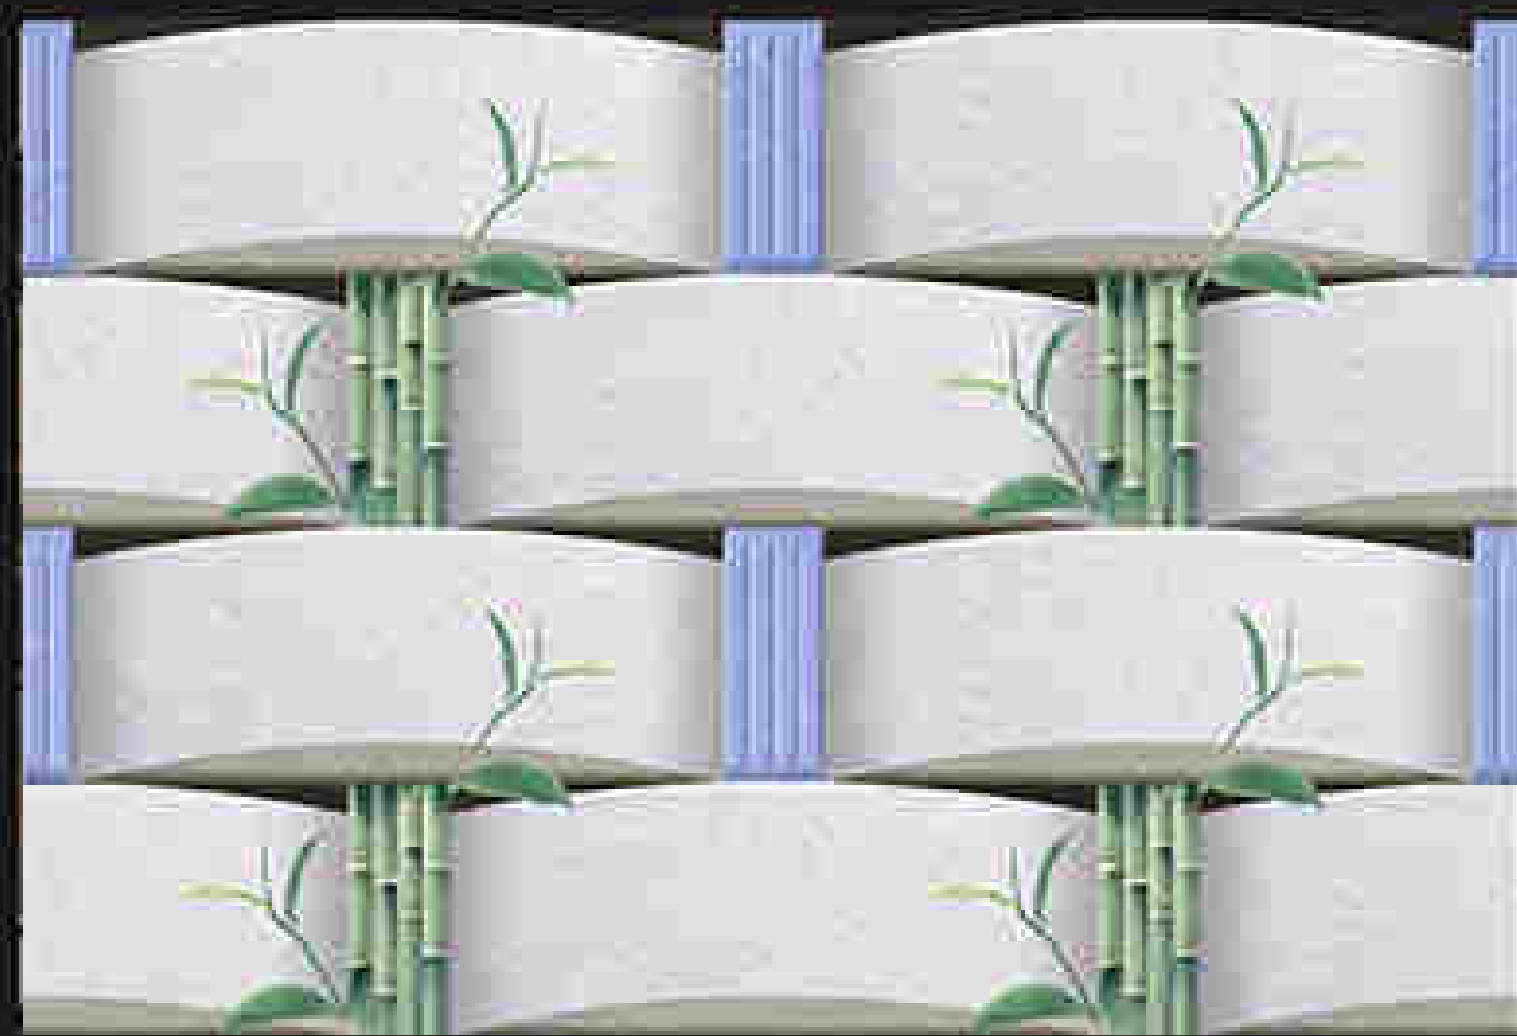

300x450mm
DIGITAL WALL TILES

GLOSSY \ SATIN
ELEVATION SERIES

LUXURIOUS
Collection

HC
HARISUN
CERAMIC

G_EL_8154