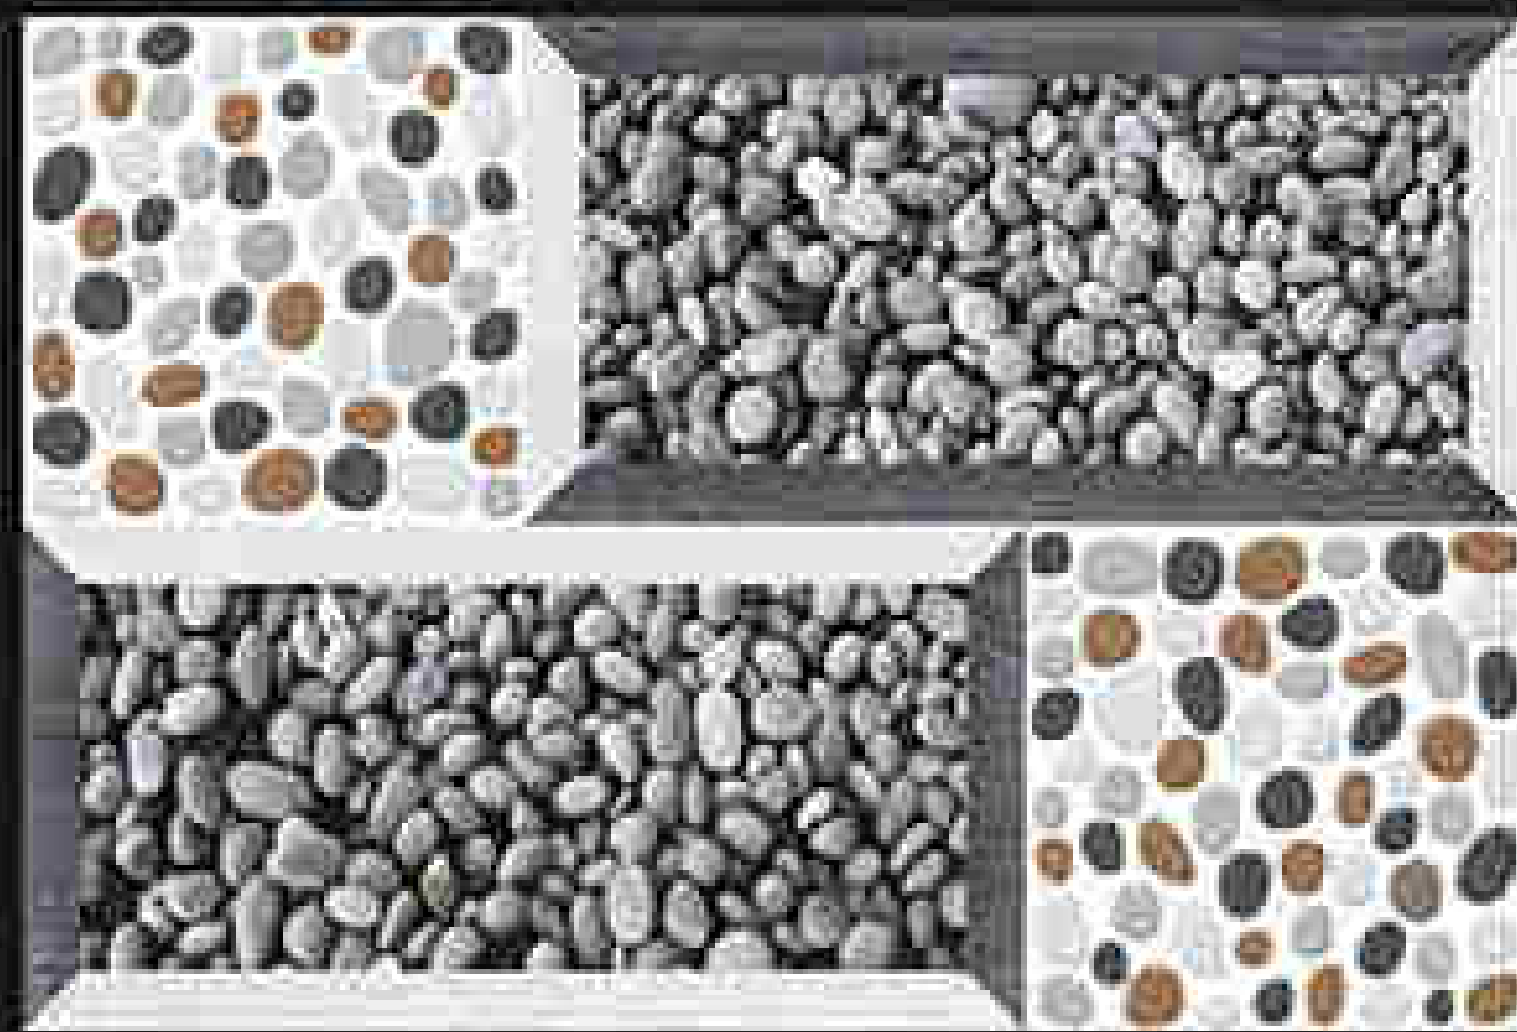

HC
HARISUN
C E R A M I C

G_EL_8134

Matching Floor Available 300 x 300 mm

water proof

300x450mm
DIGITAL WALL TILES

GLOSSY \ SATIN
ELEVATION SERIES

LUXURIOUS
Collection

HC
HARISUN
C E R A M I C