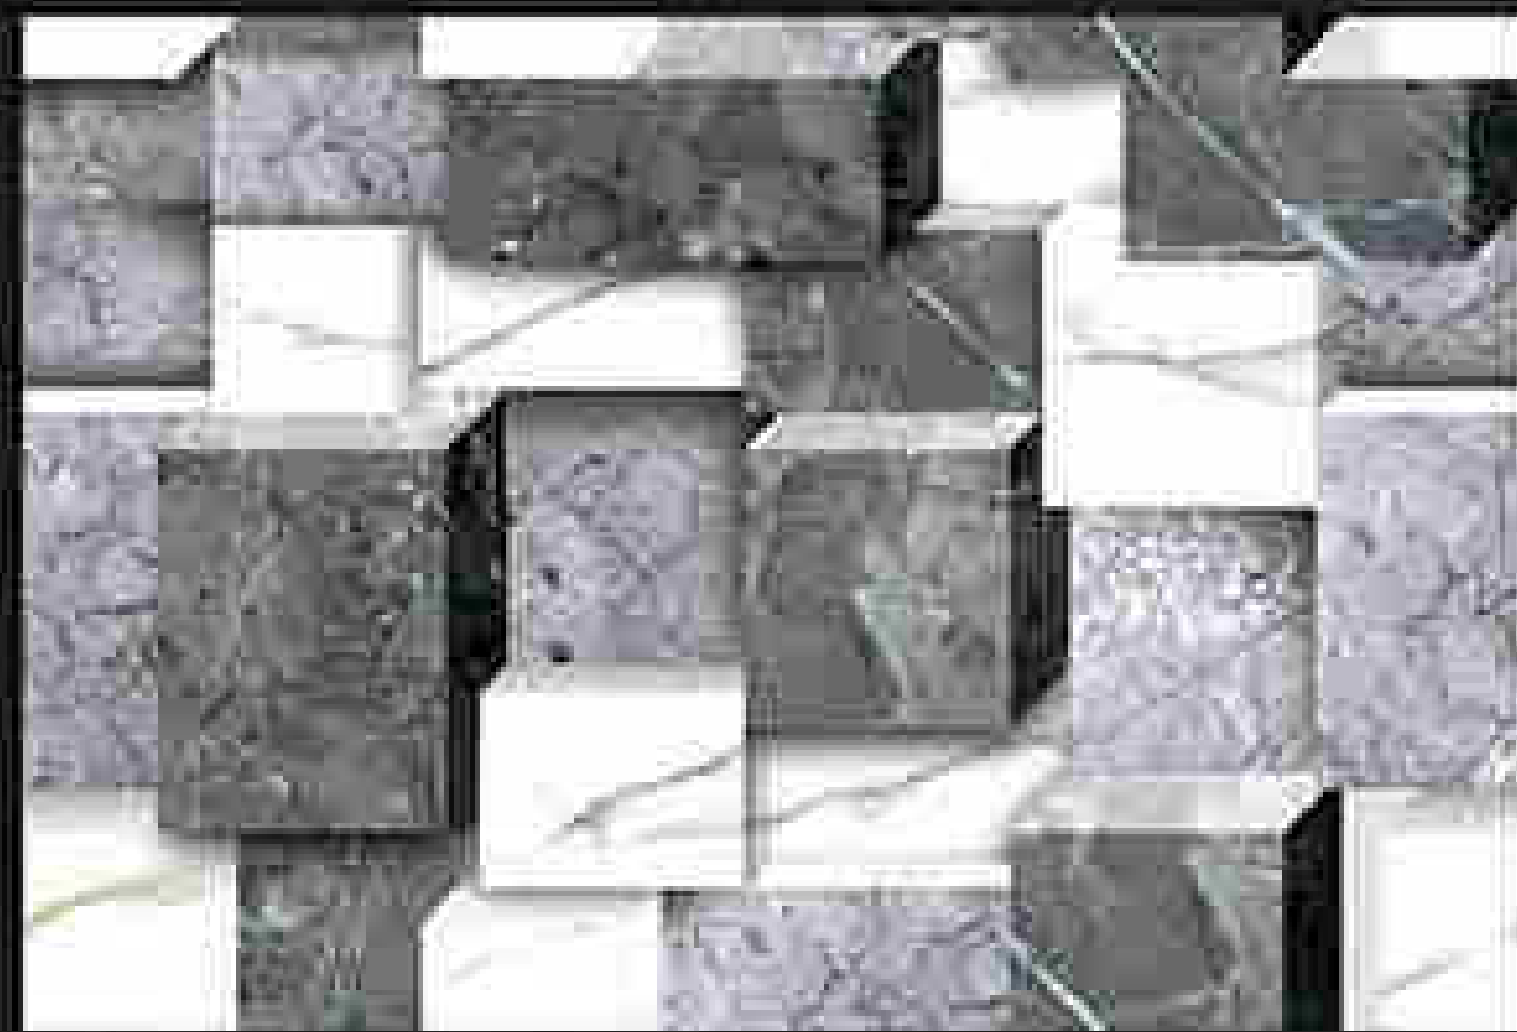

300x450mm
DIGITAL WALL TILES

GLOSSY \ SATIN
ELEVATION SERIES

LUXURIOUS
Collection

HC
HARISUN
CERAMIC

G_EL_8139